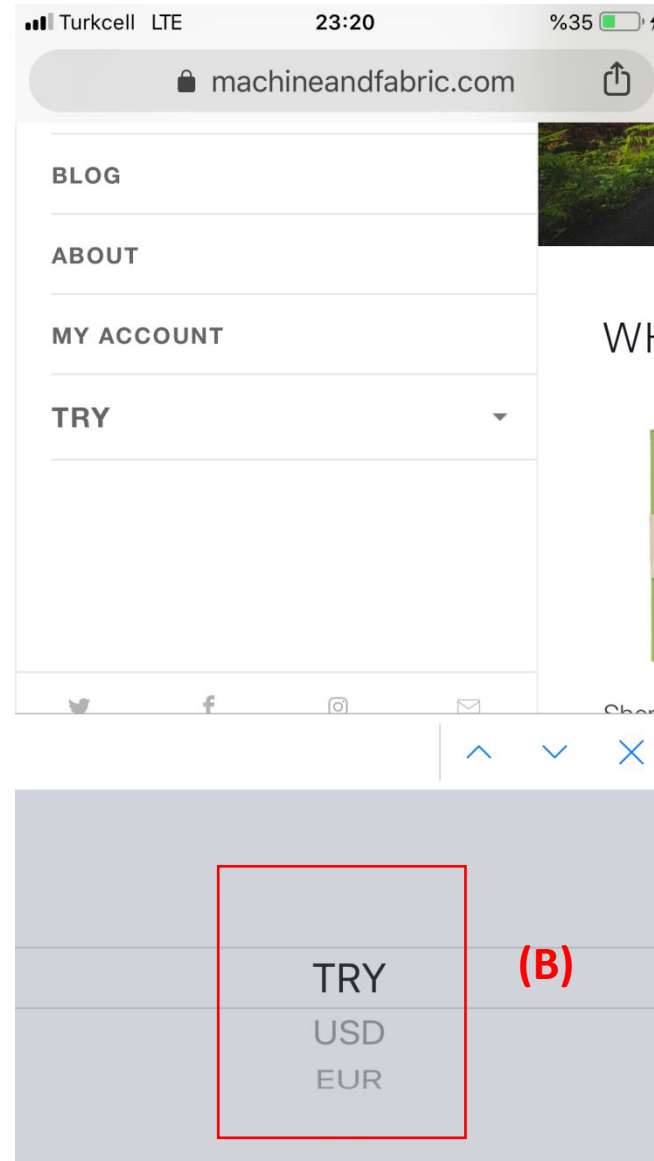

MOBILE VERSION

ENGLISH (machineandfabric.com)

- Language dropdown must be located where the currency dropdown is (A), (in this picture it's shown as TRY). I will delete the currency option later, I'm just keeping for you, so that you can use the same format for language dropdown.
- We can use the same format of dropdown menu (B)
  www.machineandfabric.com default language icon must be «EN» and in the dropdown it must show «EN» title first and below that there should be «TR» title