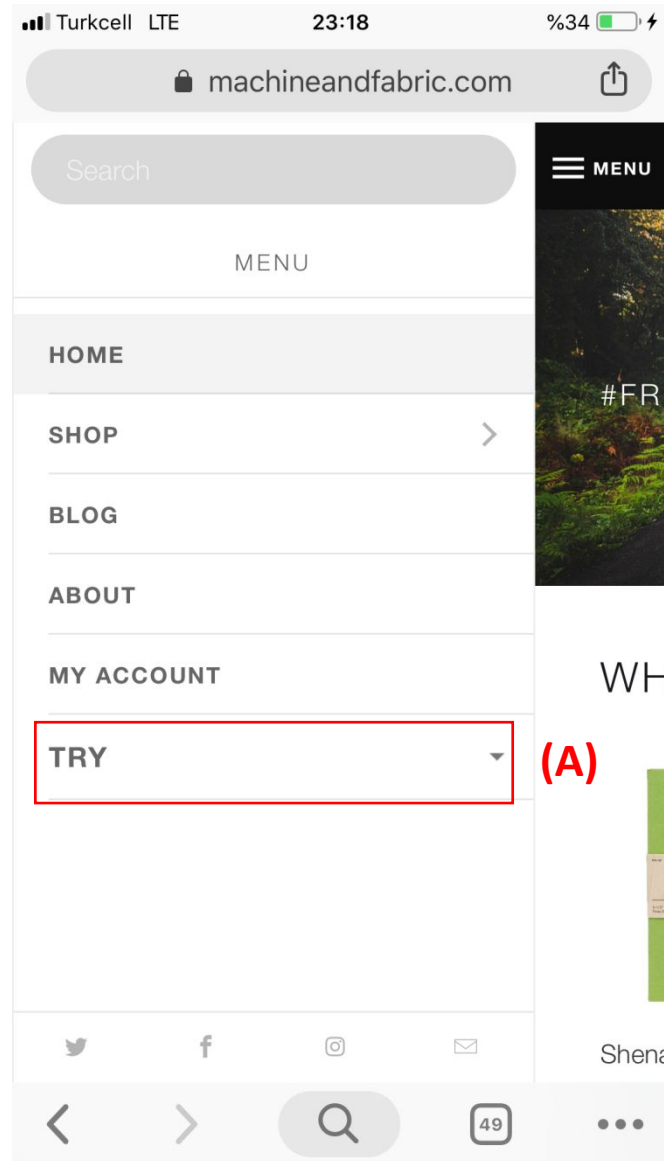

MOBILE VERSION

ENGLISH (machineandfabric.com)

- Language dropdown must be located where the currency dropdown is (A), (in this picture it's shown as TRY). I will delete the currency option later, I'm just keeping for you, so that you can use the same format for language dropdown.
- We can use the same format of dropdown menu (B)
  www.machineandfabric.com default language icon must be «EN» and in the dropdown it must show «EN» title first and below that there should be «TR» title