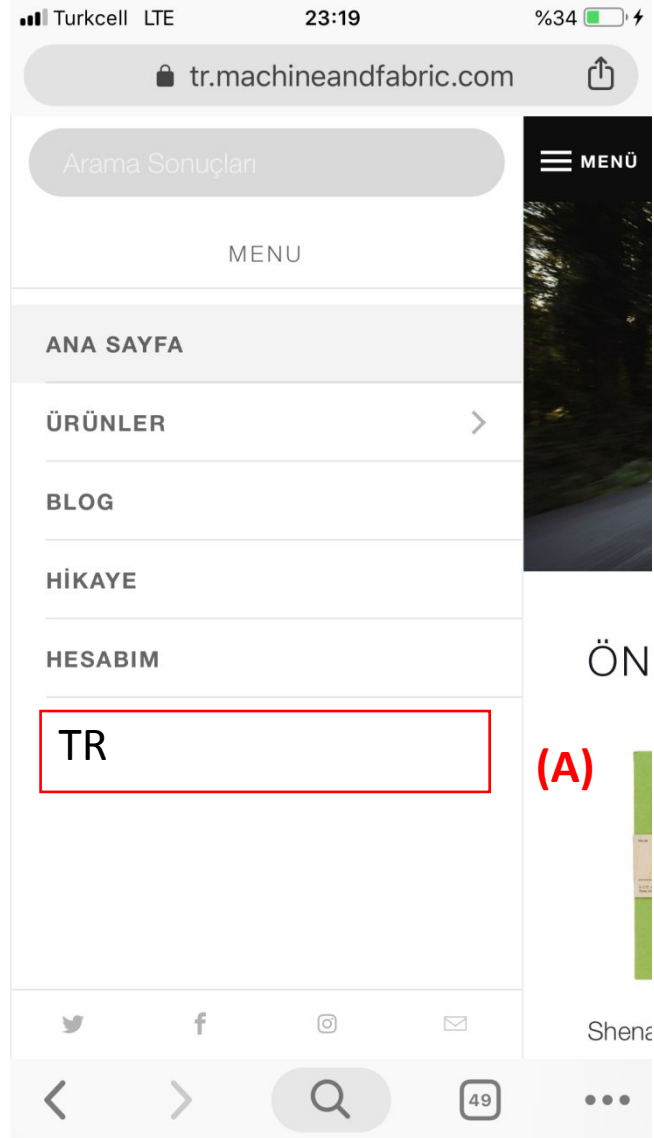

MOBILE VERSION

TURKISH VERSION (tr.machineandfabric.com)

- Language dropdown must be located in (A) location, (in this picture it's shown as TR). Please use the same format of English Mobile version
- We can use the same format of dropdown menu (B)
  www.machineandfabric.com default language icon must be «TR» and in the dropdown it must show «TR» title first and below that there should be «EN» title