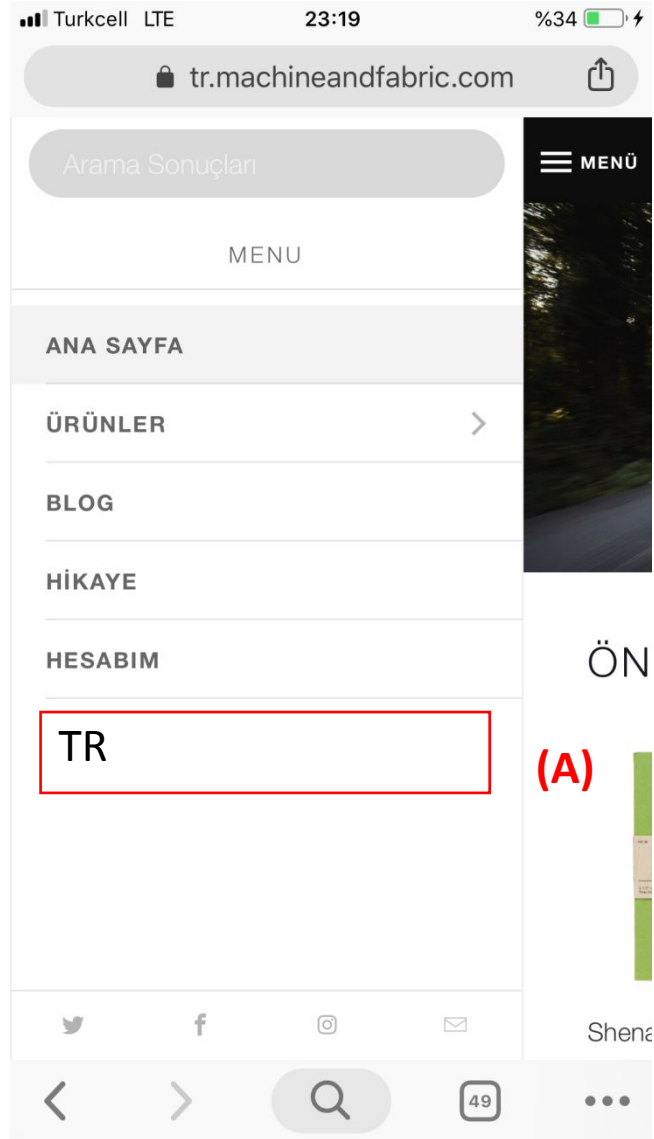

MOBILE VERSION

TURKISH VERSION (tr.machineandfabric.com)

- Language dropdown must located in (A) location, (in this picture its shown as TR). Please use the same format of English Mobile version
- We can use the same format of dropdown menu (B)
  www.machineandfabric.com default language icon must be «TR» and in the dropdown it must show «TR» title first and below that there should be «EN» title