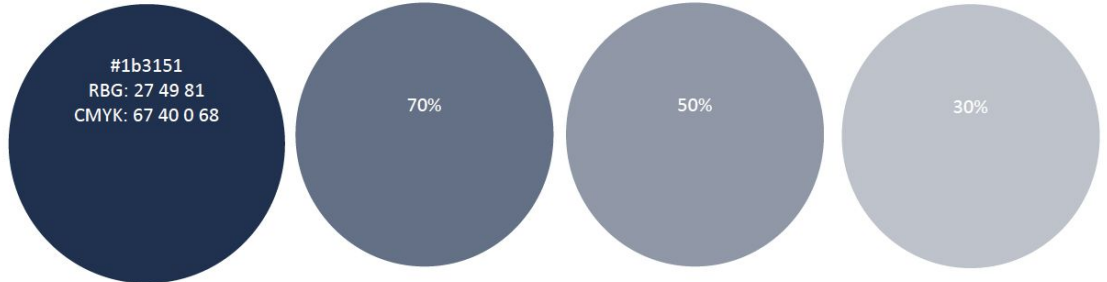

Lifeline light blue

Vibrant Dark Blue

Lifeline Site Green

Font Family: Montserrat