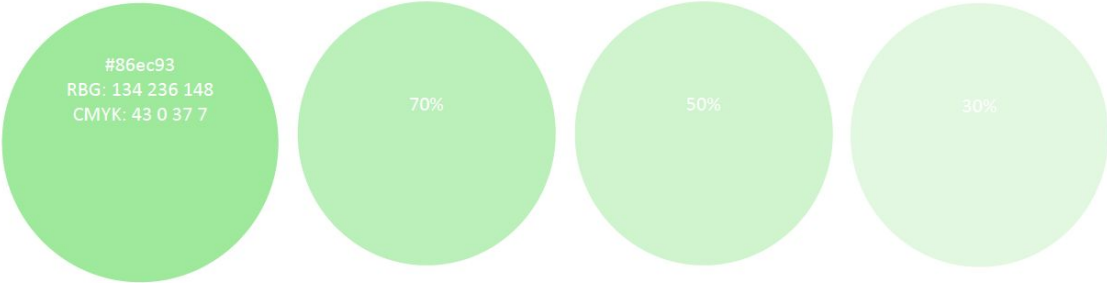

Lifeline light blue

Vibrant Dark Blue

Lifeline Site Green

Font Family: Montserrat