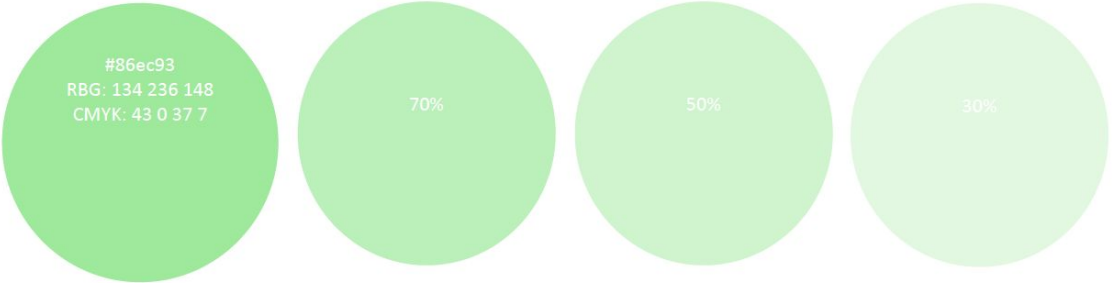

Lifeline light blue

Vibrant Dark Blue

Lifeline Site Green

Font Family: Montserrat