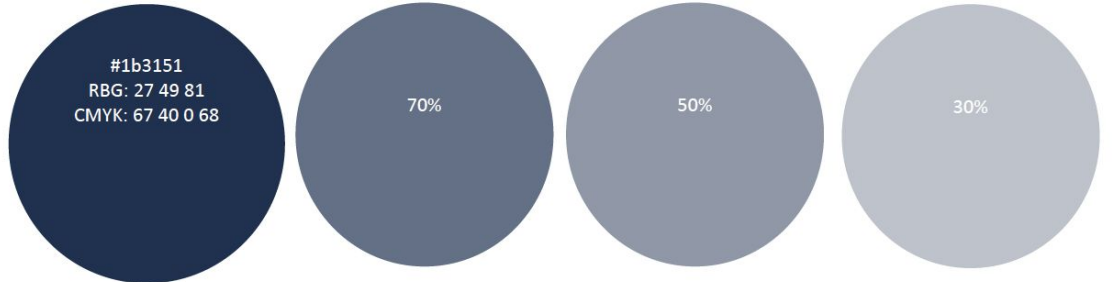

Lifeline light blue

Vibrant Dark Blue

Lifeline Site Green

Font Family: Montserrat