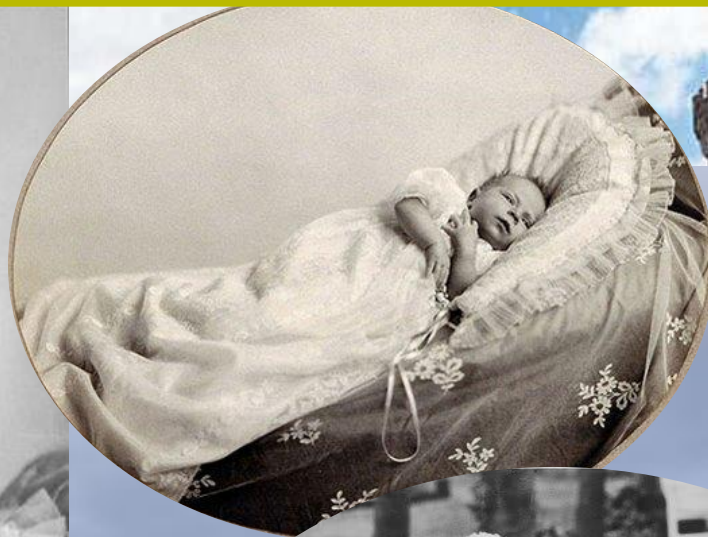

QUEEN

Elizabeth II

The Queen's Early Life

THE ILLUSTRATED
LONDON NEWS

The Queen's Early Life

1934. Elisabeth is 8 years old

Education

Buckingham Palace Lon

don England - www.christopherholt.com

Marriage

Coronation

The Coronation took place in Westminster Abbey on 2 June 1953

Interests

Personal Qualities

**Thank you for
attention**