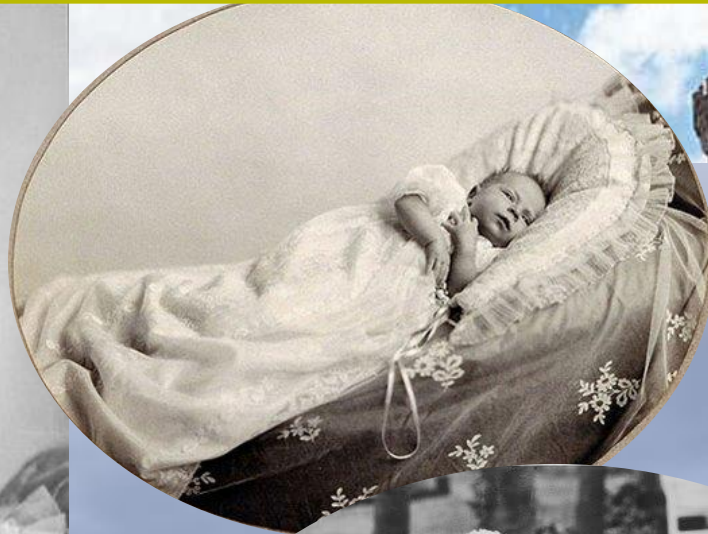

QUEEN

Elizabeth II

The Queen's Early Life

THE ILLUSTRATED
LONDON NEWS

The Queen's Early Life

1934. Elisabeth is 8 years old

Education

Buckingham Palace Lon

don England - www.christopherholt.com

Marriage

Coronation

The Coronation took place in Westminster Abbey on 2 June 1953

Interests

Personal Qualities

**Thank you for
attention**