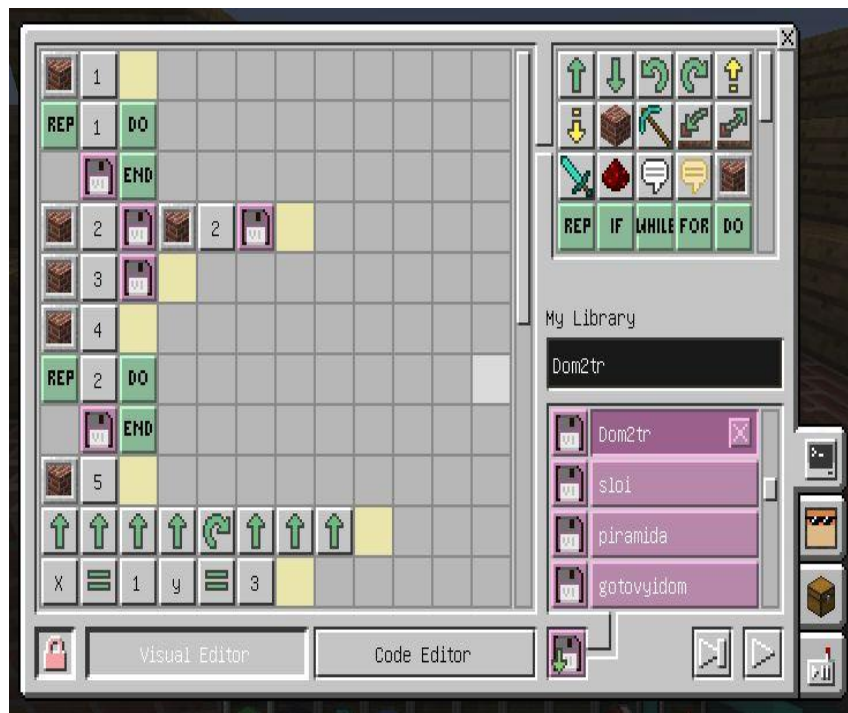

Дом с треугольной крышей

Код часть 2