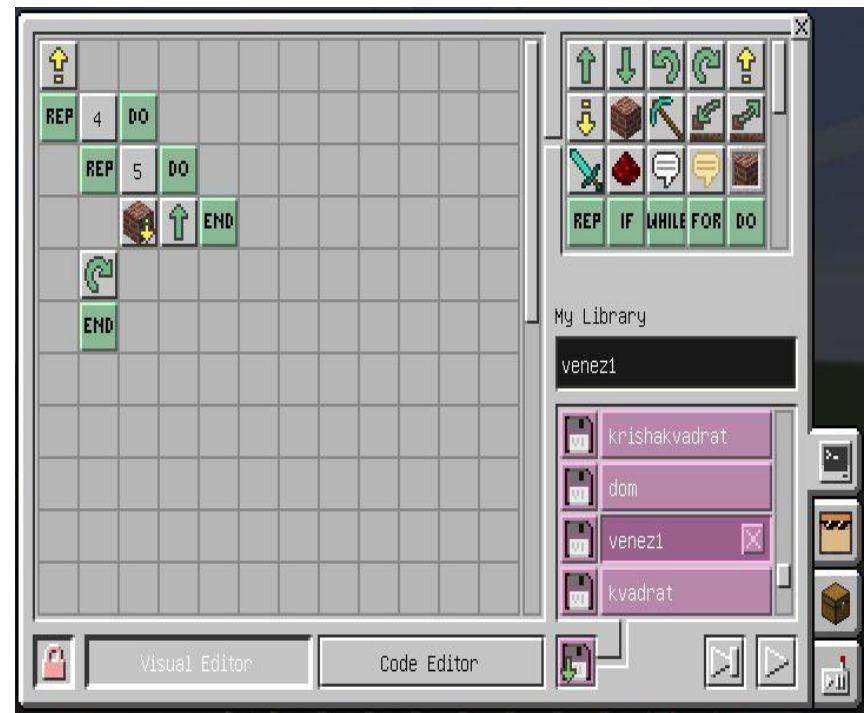

Деревня Кирилла

Пирамида

Вид

Код часть 1

Дом с плоской крышей

Вид

Код часть 1 венец

Дом с плоской крышей

Код часть 2

The image shows the Scratch code editor with a grid of code blocks. The code is as follows:

```
1  
REP 1 DO  
  END  
2  
3  
4  
REP 1 DO  
  END  
5  
↑ ↑ ↑  
REP 2 DO
```

The right sidebar shows a 'My Library' section with the following items:

- gotovyidom
- sloi
- piramida
- gotovyidom
- lestniza

The bottom of the editor has tabs for 'Visual Editor' and 'Code Editor'.

Код часть 2 прод

The image shows the Scratch code editor with a grid of code blocks. The code is as follows: