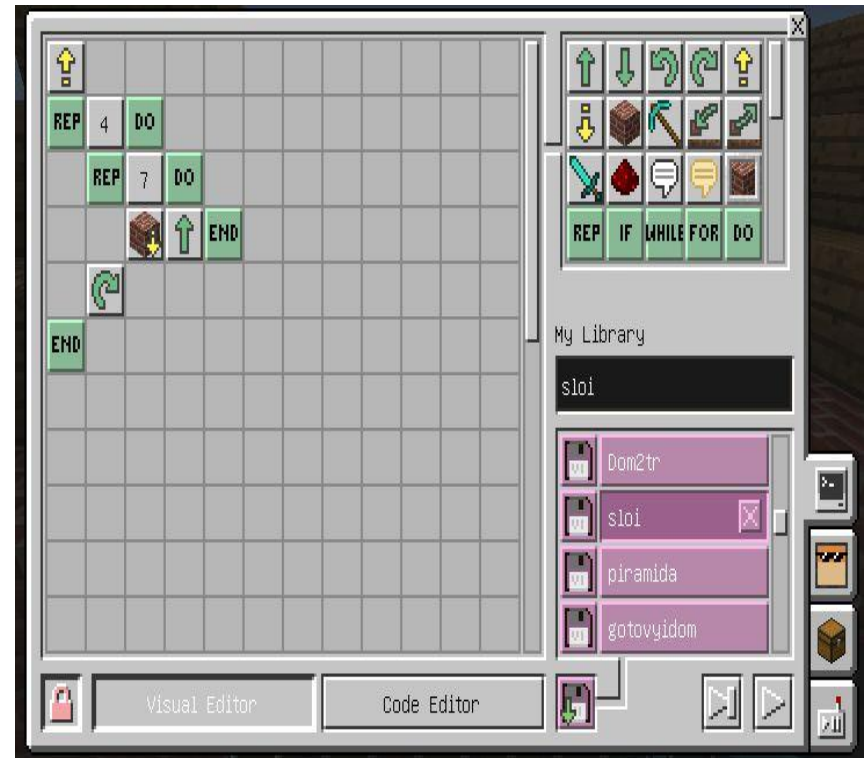

## Код часть 2

The image shows a Scratch code editor window with a grid of code blocks. The code is as follows:

```
1  
REP 1 DO  
  END  
2  
3  
4  
REP 1 DO  
  END  
5  
↑ ↑ ↑  
REP 2 DO
```

The right sidebar contains a 'My Library' section with the following items:

## Код часть 2 прод

The image shows a Scratch code editor window with a grid of code blocks. The code is as follows:

```
5  
↑ ↑ ↑ ↑  
REP 2 DO  
  REP 4 DO  
    ↑ END  
  ↑ ↑ ↑ ↑  
  REP 4 DO  
    ↑ END  
  ↑ ↑ ↑ ↑  
END
```

The right sidebar contains a 'My Library' section with the following items:

- gotovyidom
- New
- dorozka
- mosttynel
- most

The bottom of the window has tabs for 'Visual Editor' and 'Code Editor', and a 'Run' button.

# Дом с треугольной крышей

Вид

Код часть 1 венец