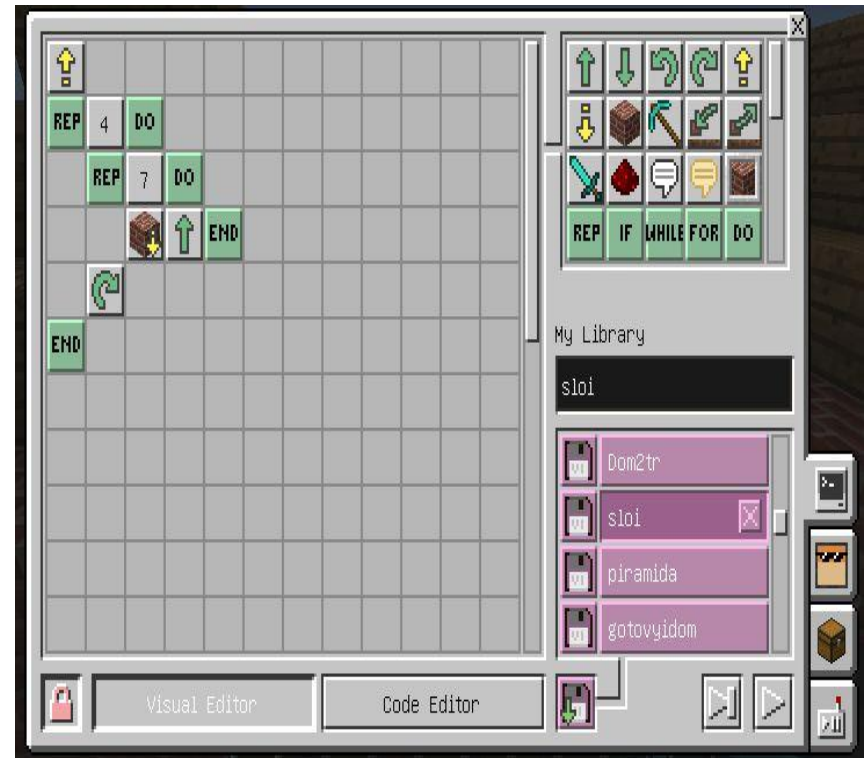

Код часть 2

The image shows the Scratch code editor with a grid of code blocks. The code is as follows:

```
1  
REP 1 DO  
  END  
2  
3  
4  
REP 1 DO  
  END  
5  
↑ ↑ ↑  
REP 2 DO
```

The right sidebar shows a 'My Library' section with the following items:

- gotovyidom
- sloi
- piramida
- gotovyidom
- lestniza

The bottom of the editor has tabs for 'Visual Editor' and 'Code Editor'.

Код часть 2 прод

The image shows the Scratch code editor with a grid of code blocks. The code is as follows:

```
5  
↑ ↑ ↑ ↑  
REP 2 DO  
  REP 4 DO  
    ↑ END  
  ↑ ↑ ↑ ↑  
  REP 4 DO  
    ↑ END  
  ↑ ↑ ↑ ↑  
END
```

The right sidebar shows a 'My Library' section with the following items:

- gotovyidom
- New
- dorozka
- mosttynel
- most

The bottom of the editor has tabs for 'Visual Editor' and 'Code Editor'.

Дом с треугольной крышей

Вид

Код часть 1 венец

Дом с треугольной крышей

Код часть 2

Код часть 2 прод

Башня охранная