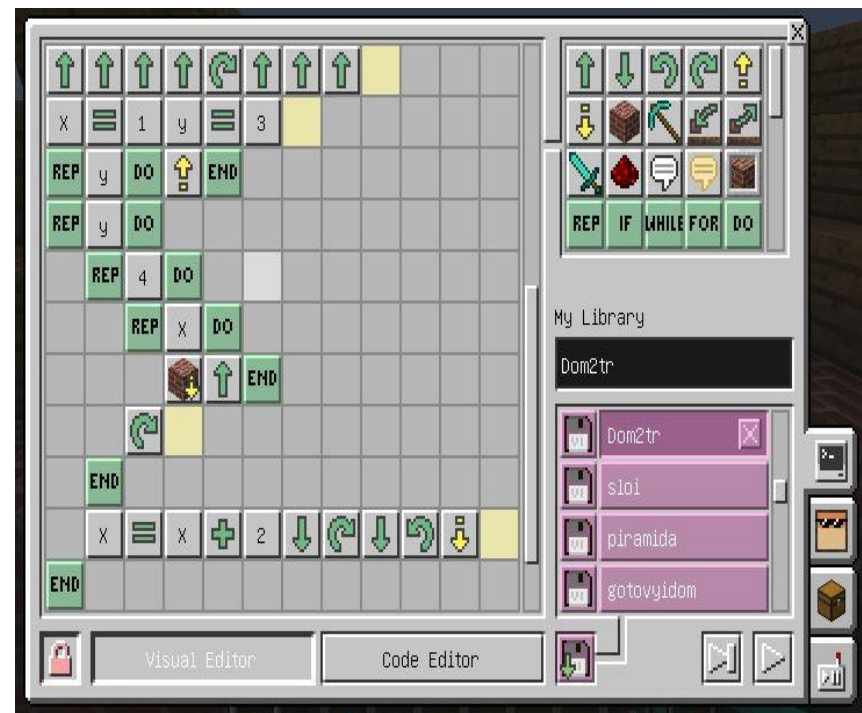

Код часть 2 прод