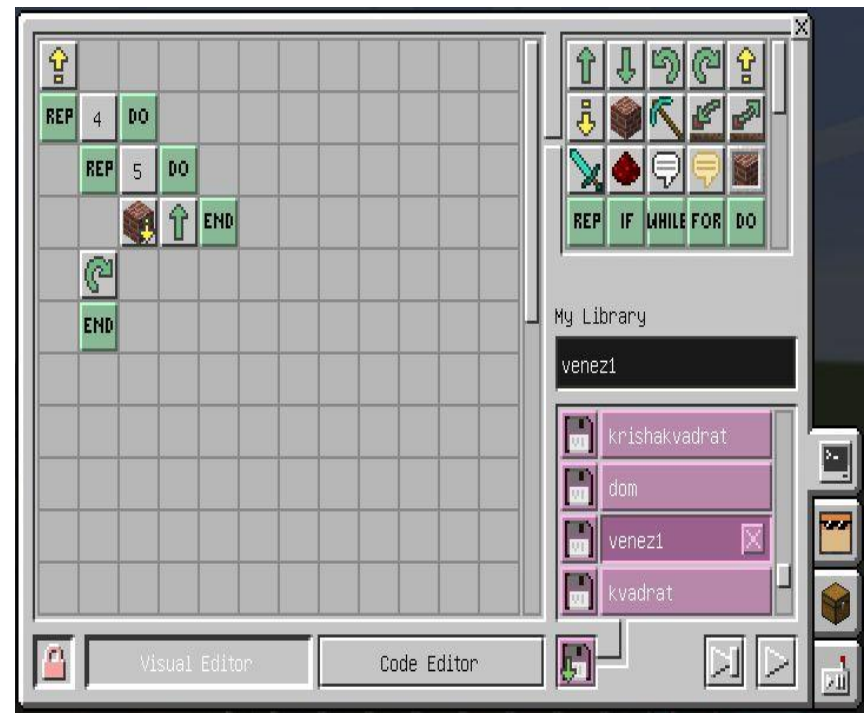

# Пирамида

Вид

Код часть 1

# Дом с плоской крышей

Вид

Код часть 1 венец

## Код часть 2

The image shows a Scratch code editor window with a grid of code blocks. The code is as follows:

```
1  
REP 1 DO  
  END  
2  
3  
4  
REP 1 DO  
  END  
5  
↑ ↑ ↑  
REP 2 DO
```

The right sidebar contains a 'My Library' section with the following items: