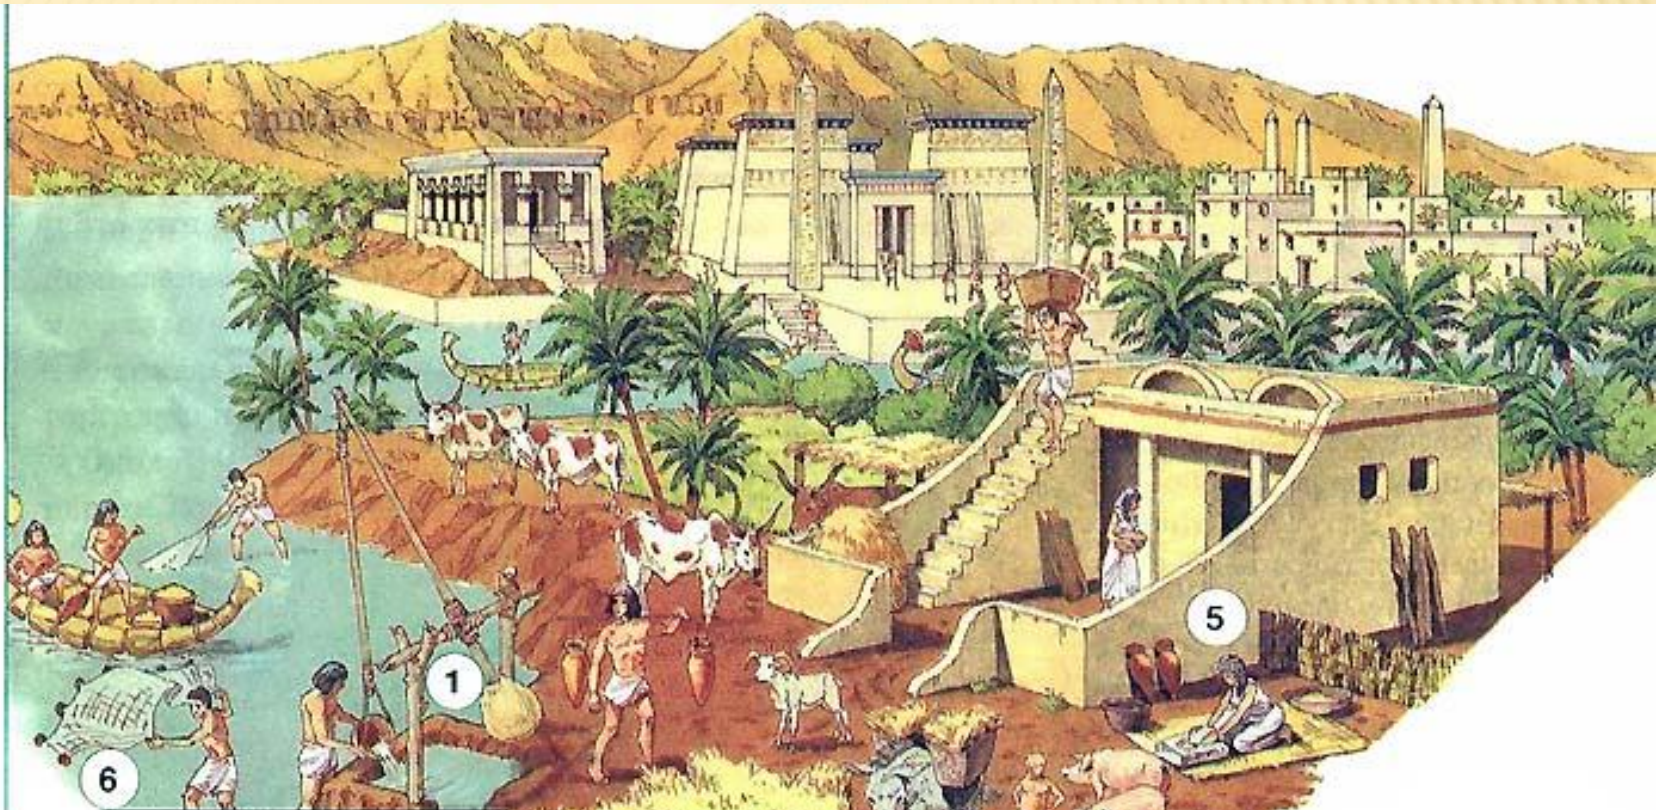

Земледелие

1. Шадуф. Противовес облегчал поднятие ведра с водой из реки.
2. Жнец срезает спелую пшеницу серпом.
3. Вязка снопов.
4. Погрузка снопов в корзины.
5. Приготовление хлеба.
6. Рыбалка.
7. Базар