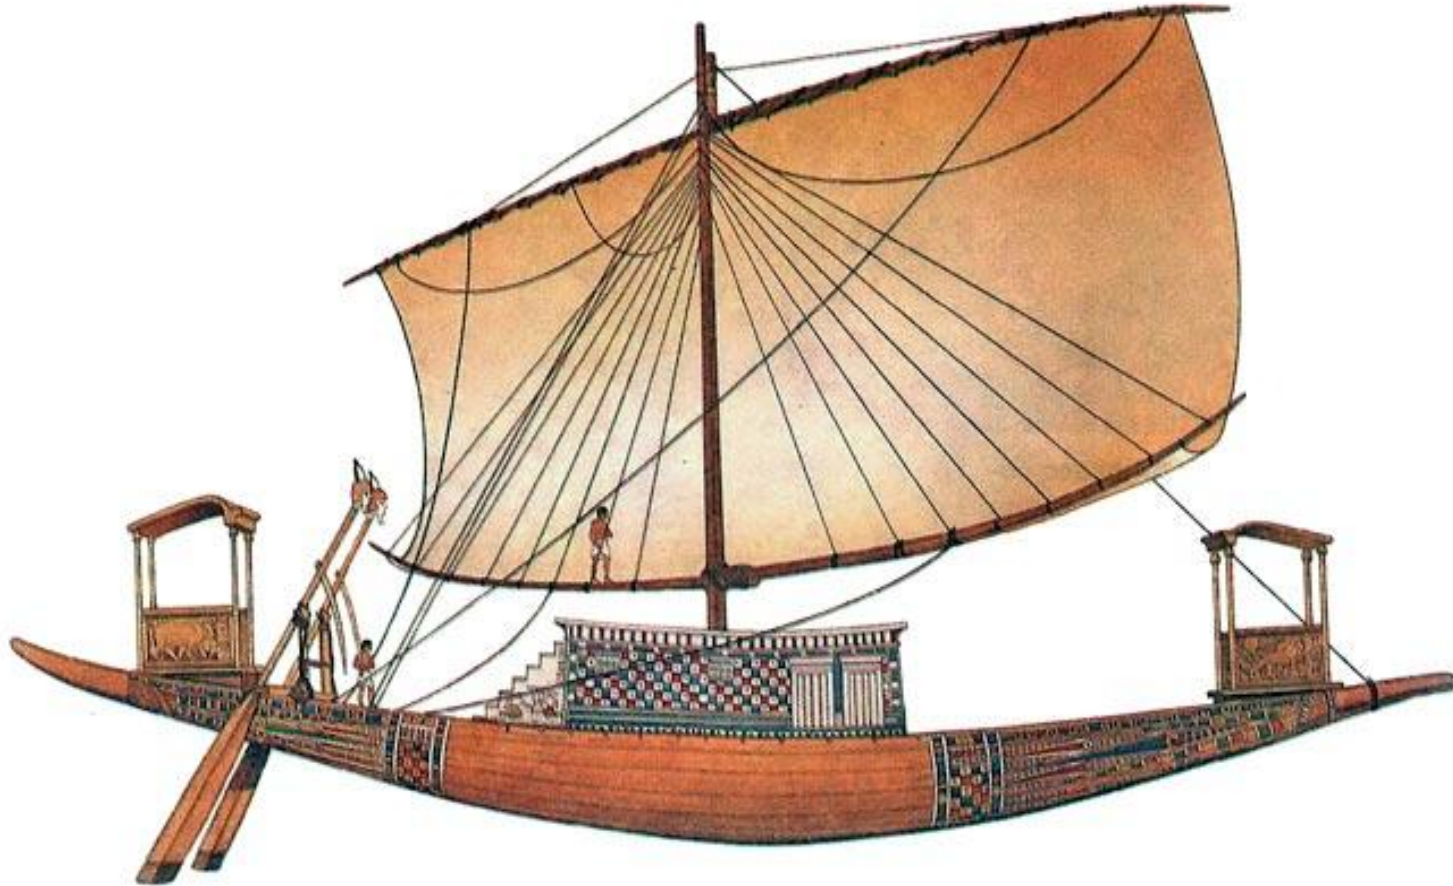

The background of the slide is a golden-brown wall relief from an ancient Egyptian tomb. It depicts three standing figures in traditional Egyptian attire, including long kilt-like dresses and broad collars. The central figure is flanked by two other figures, and they appear to be holding hands or objects. Hieroglyphs are visible in columns above and below the figures. The overall style is characteristic of the Late Period of ancient Egypt.

Древний Египет

Выполнили:

Иванов Петр и Васильев Илья

Ученики 2 «В» класса

Нильские суда

Это судно снабжено одним парусом и двумя большими рулевыми веслами.

Боги Древнего Египта

Макияж