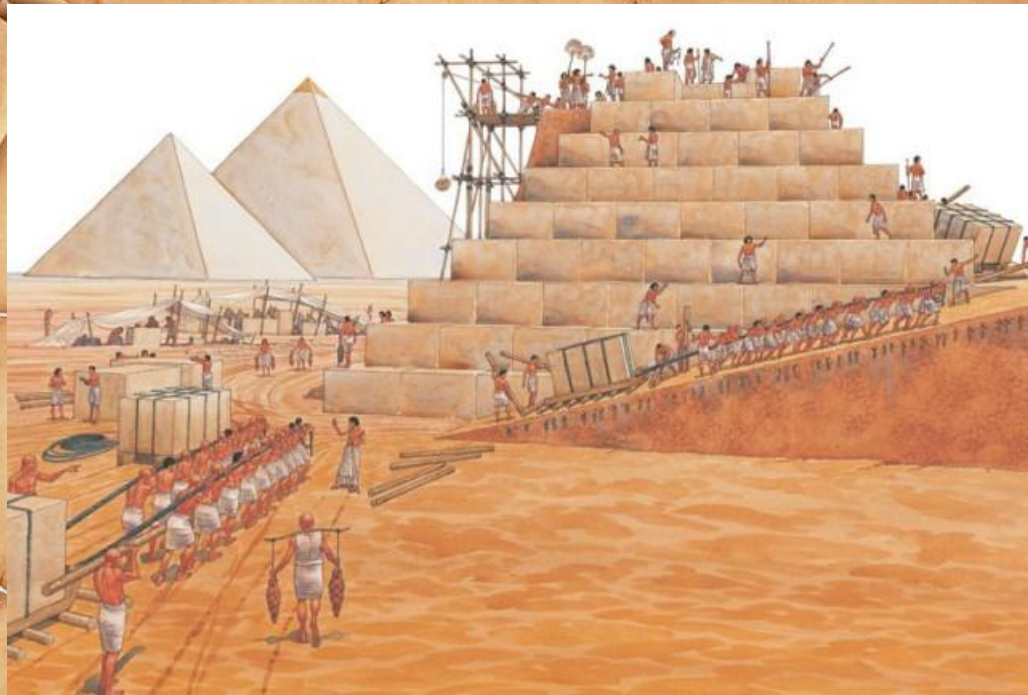

The background of the slide is a golden-brown wall relief from an ancient Egyptian tomb. It depicts three standing figures in traditional Egyptian attire, including long kilt-like dresses and broad collars. The central figure is flanked by two other figures, and they appear to be holding hands or objects. Hieroglyphs are visible in columns above and below the figures. The overall style is characteristic of the Late Period of ancient Egypt.

Ремесла

Развлечения

Самая популярная настольная игра — «Сенет»

Жилье

Домашние животные

Пирамиды

**Пирамида
Хеопса**

Сфинкс