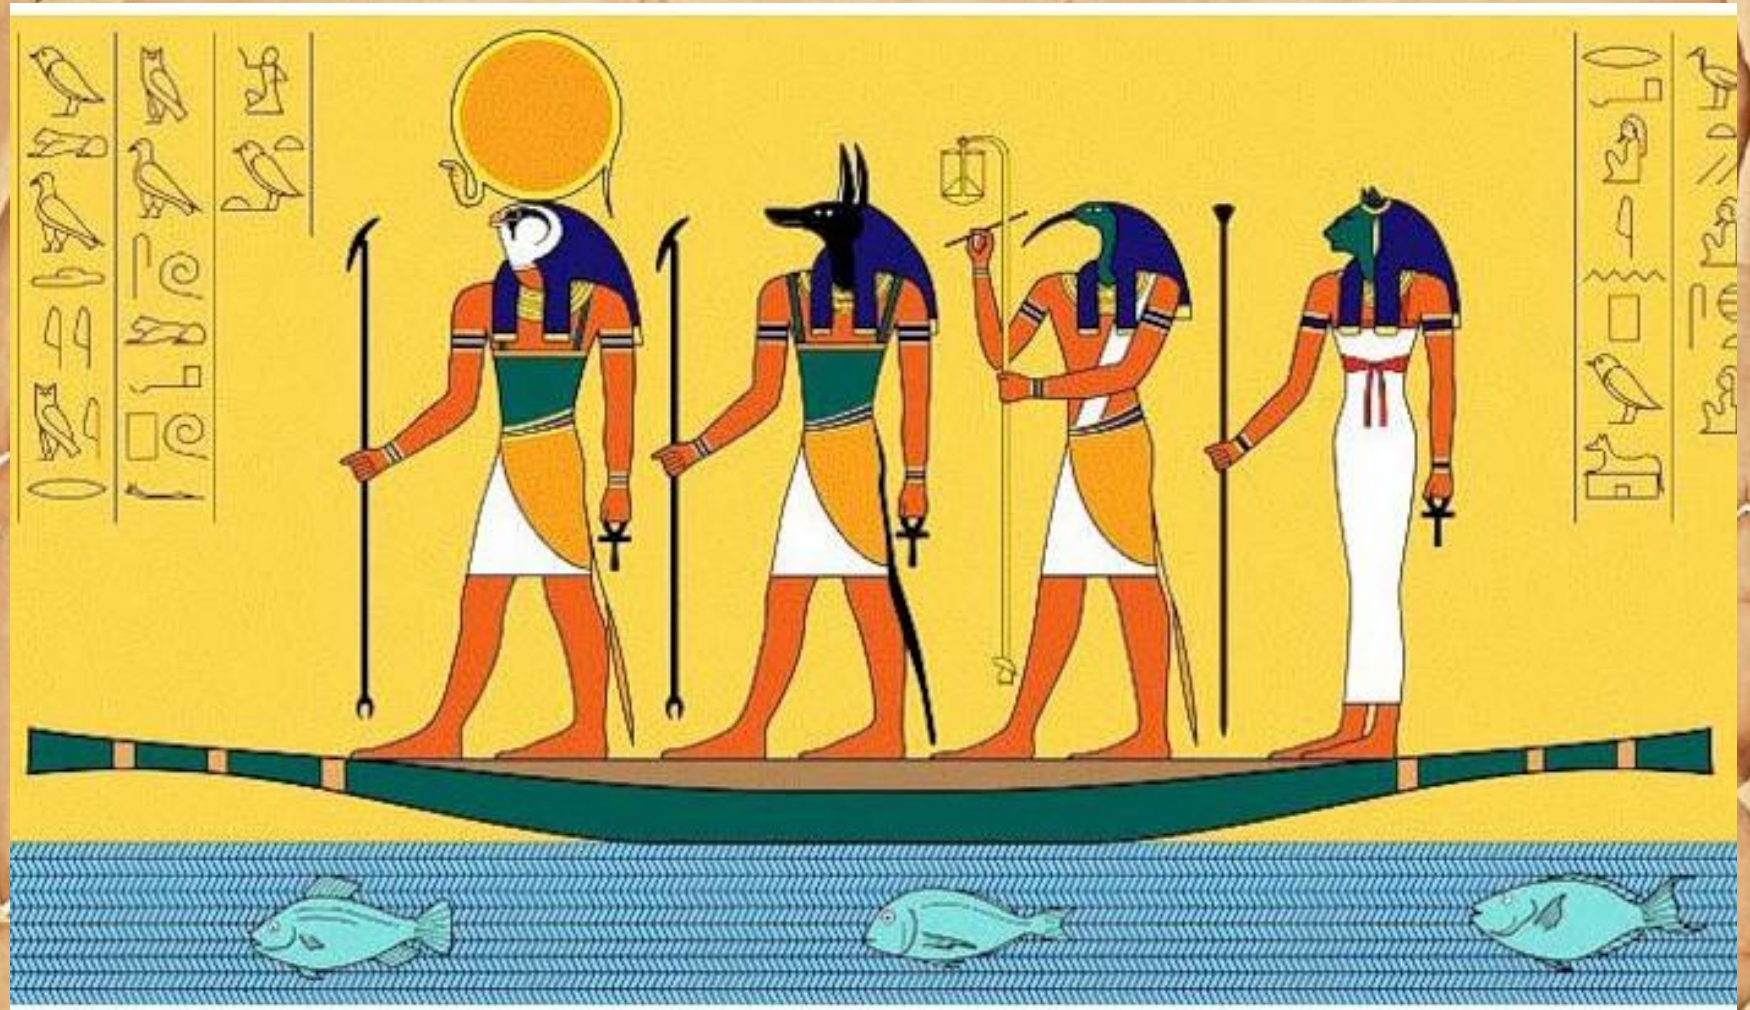

The background of the slide is a golden-brown wall relief from an ancient Egyptian tomb. It depicts three standing figures in traditional Egyptian attire, including long kilt-like dresses and broad collars. The central figure is flanked by two other figures, and they appear to be holding hands or objects. Hieroglyphs are visible in columns above and below the figures. The overall style is characteristic of the Late Period of ancient Egypt.

Древний Египет

Выполнили:

Иванов Петр и Васильев Илья

Ученики 2 «В» класса

Нильские суда

Это судно снабжено одним парусом и двумя большими рулевыми веслами.

Боги Древнего Египта

Макияж