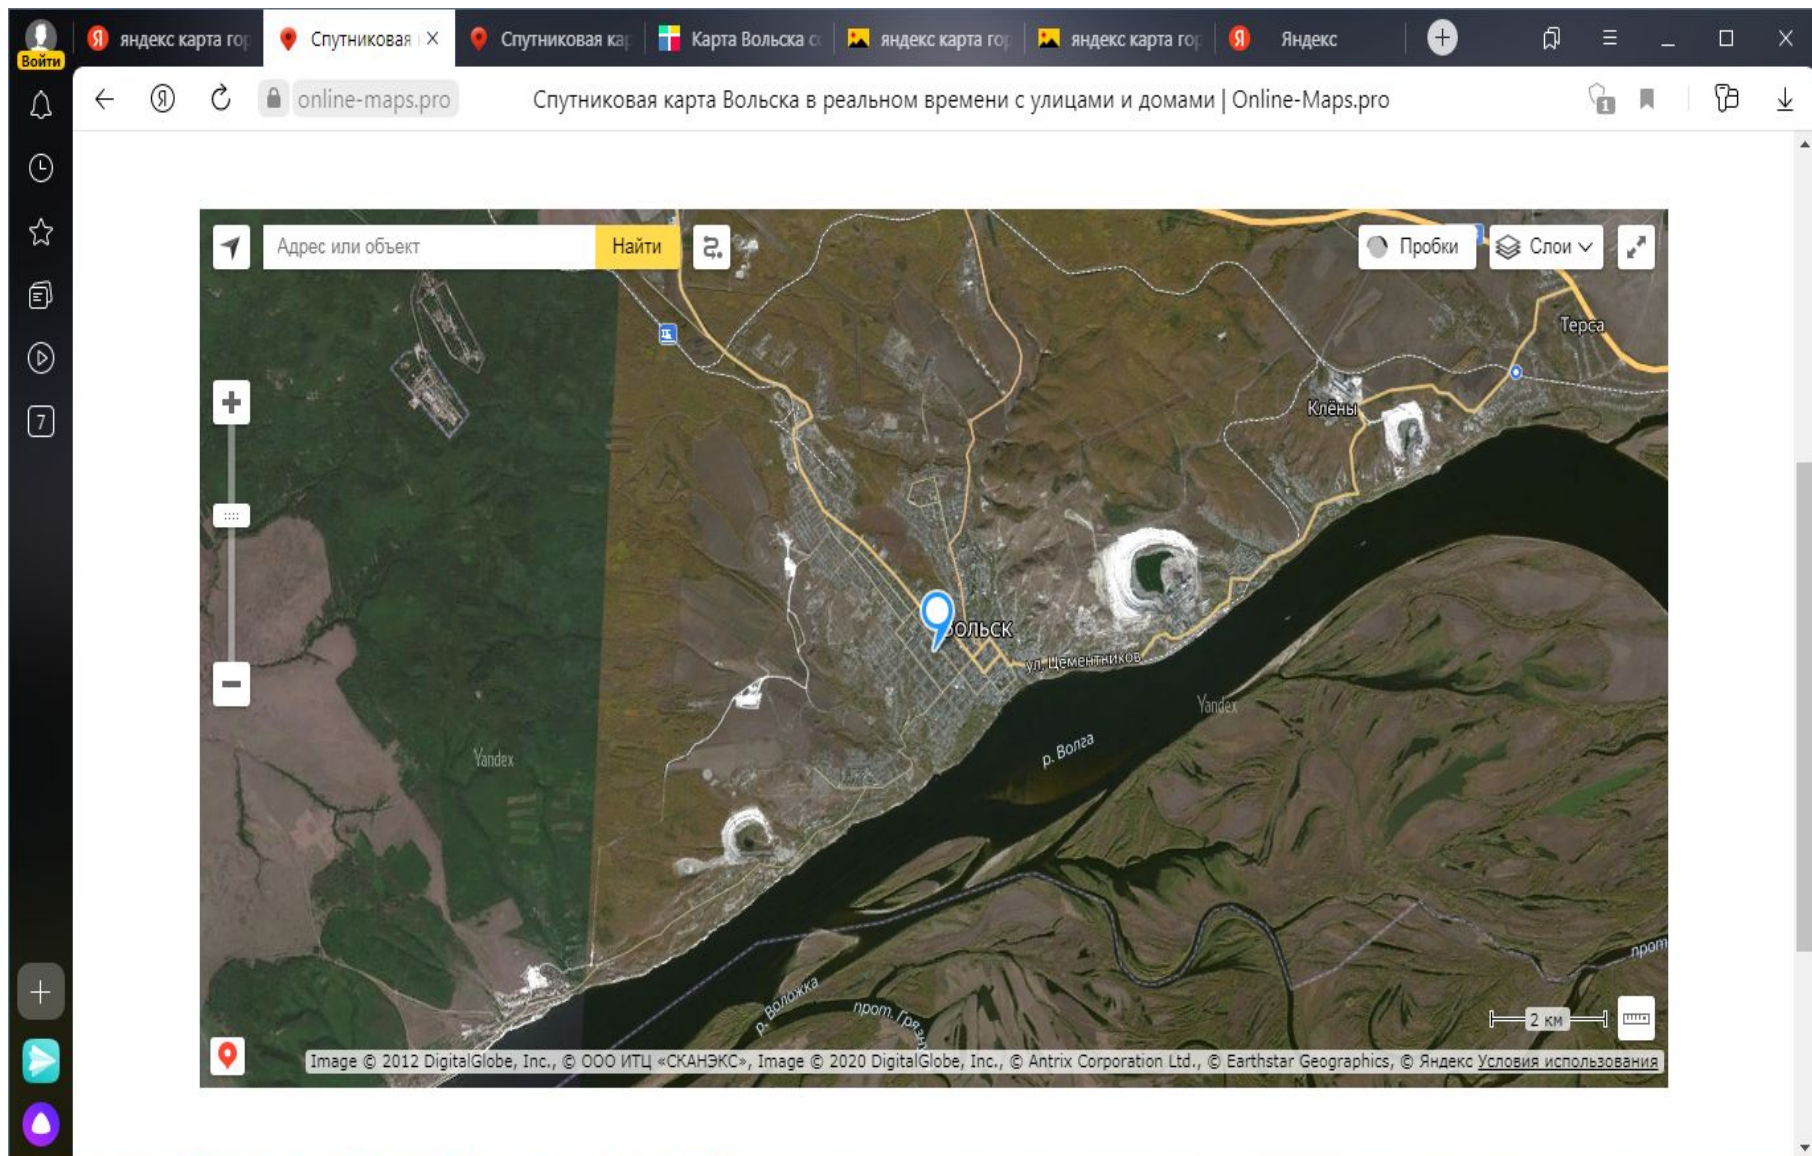

# Спутниковая карта Вольска

# Троицкий собор

The screenshot displays the Yandex Maps interface for the Trinity Cathedral (Троицкий кафедральный собор) in Volsk. The browser window shows the URL yandex.ru and the search results for the cathedral. The page features a gallery of three photographs of the building, a 'Добавить фото' (Add photo) button, and a map view. The map shows the cathedral's location at the intersection of Ul. St. Elizabetha and Ul. Struina, with a rating of 4.7 and a note 'Закрито до завтра' (Closed until tomorrow). The interface includes standard navigation and search elements, and the Windows taskbar is visible at the bottom.

# Набережная

# Главная городская площадь. Мемориальный комплекс.