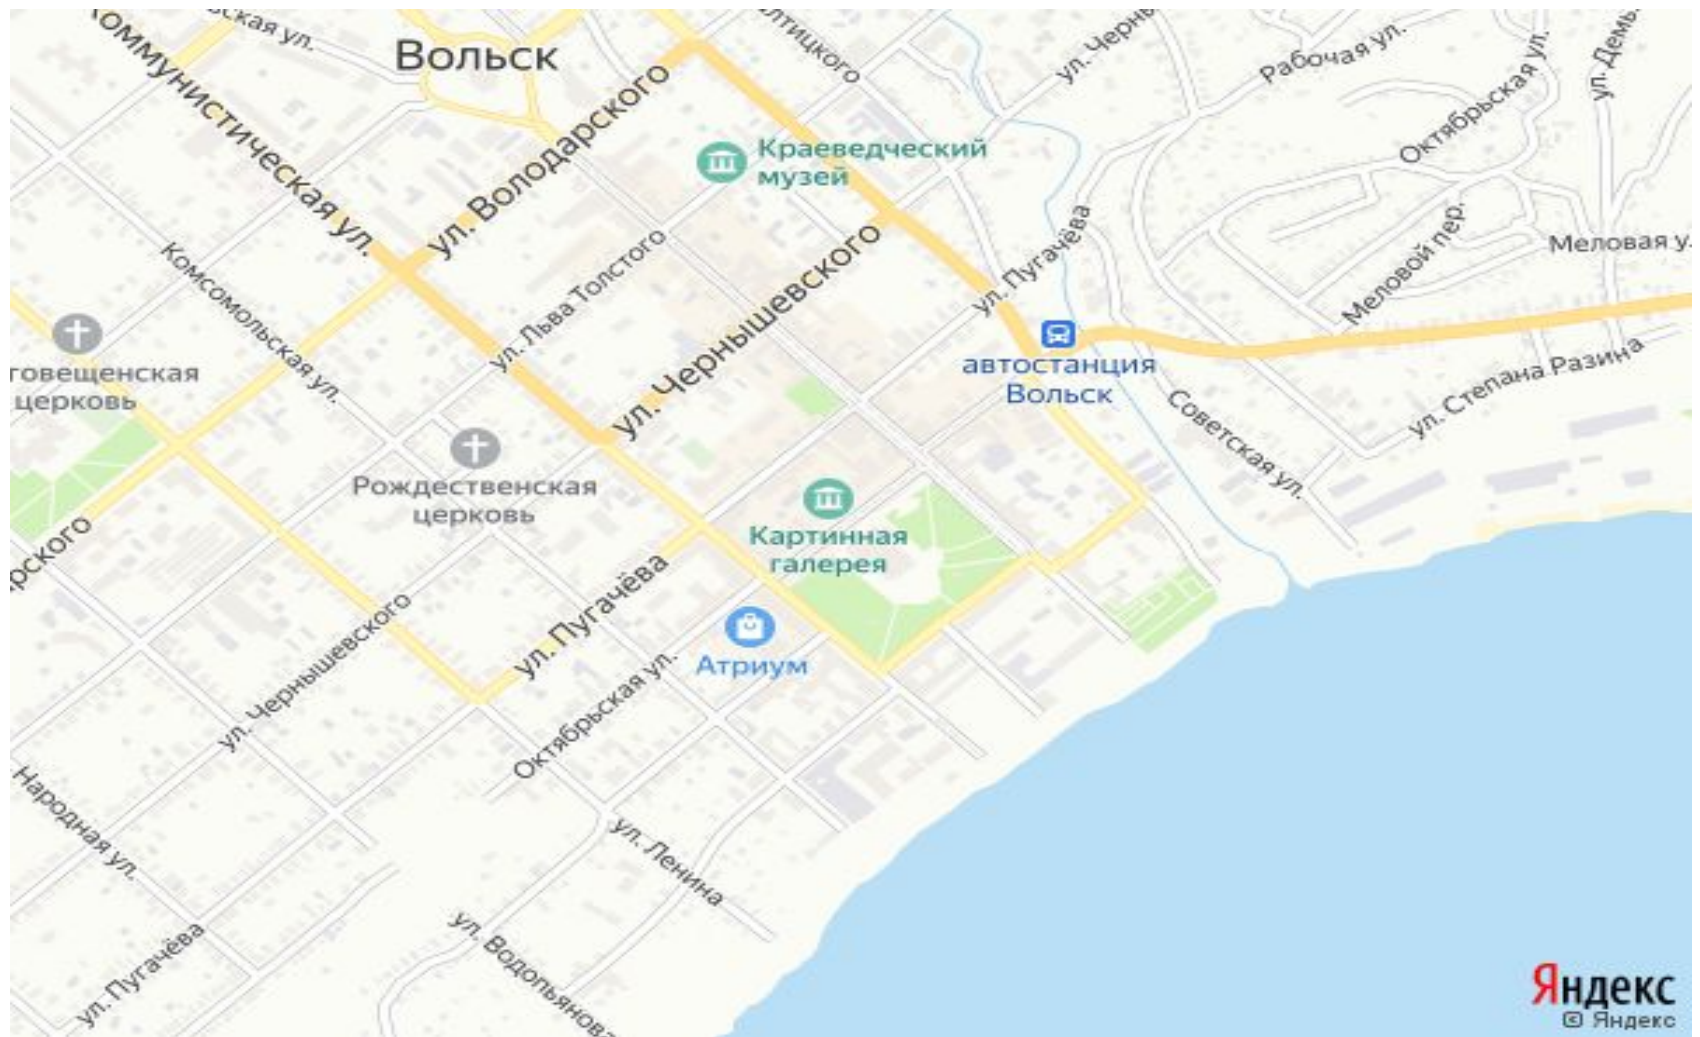

# Спутниковая карта Вольска

# Троицкий собор

The screenshot displays the Yandex Maps interface for the Trinity Cathedral (Троицкий кафедральный собор) in Volsk. The browser window shows the URL yandex.ru and the search results for the cathedral. The page features a gallery of three photographs of the building, a 'Добавить фото' (Add photo) button, and a map view. The map shows the cathedral's location at the intersection of Ul. St. Elizabetha and Ul. Struina, with a rating of 4.7 and a note 'Закрито до завтра' (Closed until tomorrow). The interface includes standard navigation and search elements, and the Windows taskbar is visible at the bottom.

# Набережная

# Главная городская площадь. Мемориальный комплекс.