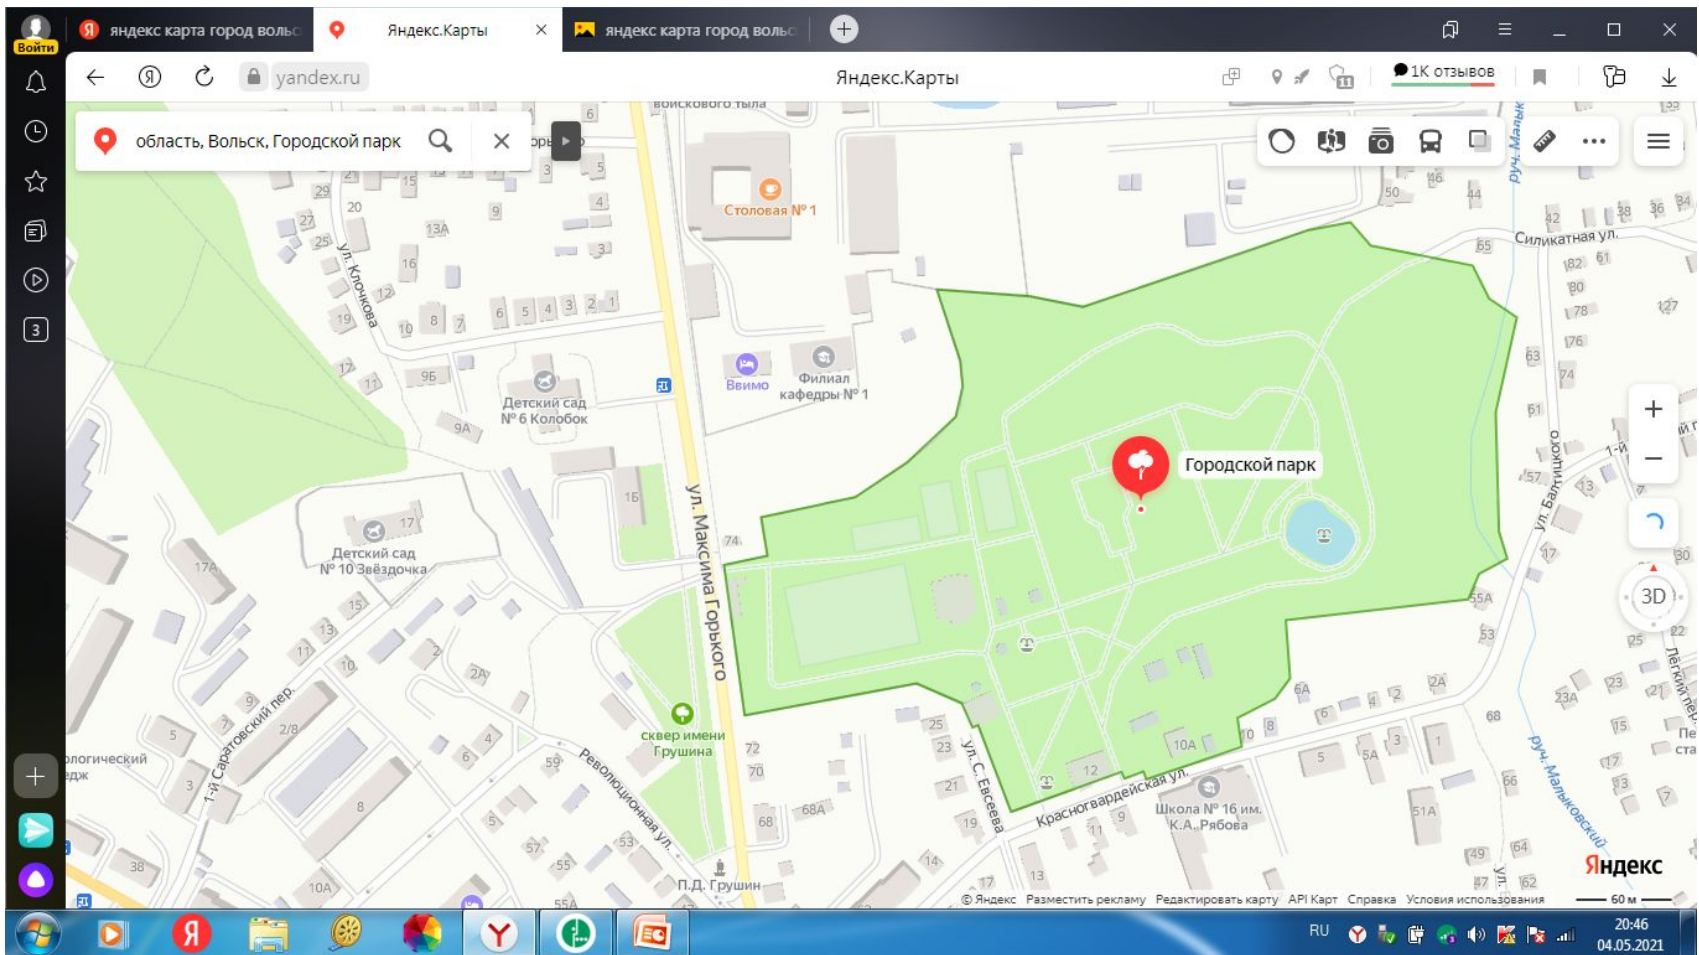

# Спутниковая карта Вольска

# Троицкий собор

The screenshot displays the Yandex Maps interface for the Trinity Cathedral (Троицкий кафедральный собор) in Volsk. The browser window shows the URL yandex.ru and the search results for the cathedral. The page features a gallery of three photographs of the building, a 'Добавить фото' (Add photo) button, and a map view. The map shows the cathedral's location at the intersection of Ul. St. Elizabetha and Ul. Struina, with a rating of 4.7 and a note 'Закрито до завтра' (Closed until tomorrow). The interface includes standard navigation and search elements, and the Windows taskbar is visible at the bottom.

# Набережная

# Главная городская площадь. Мемориальный комплекс.