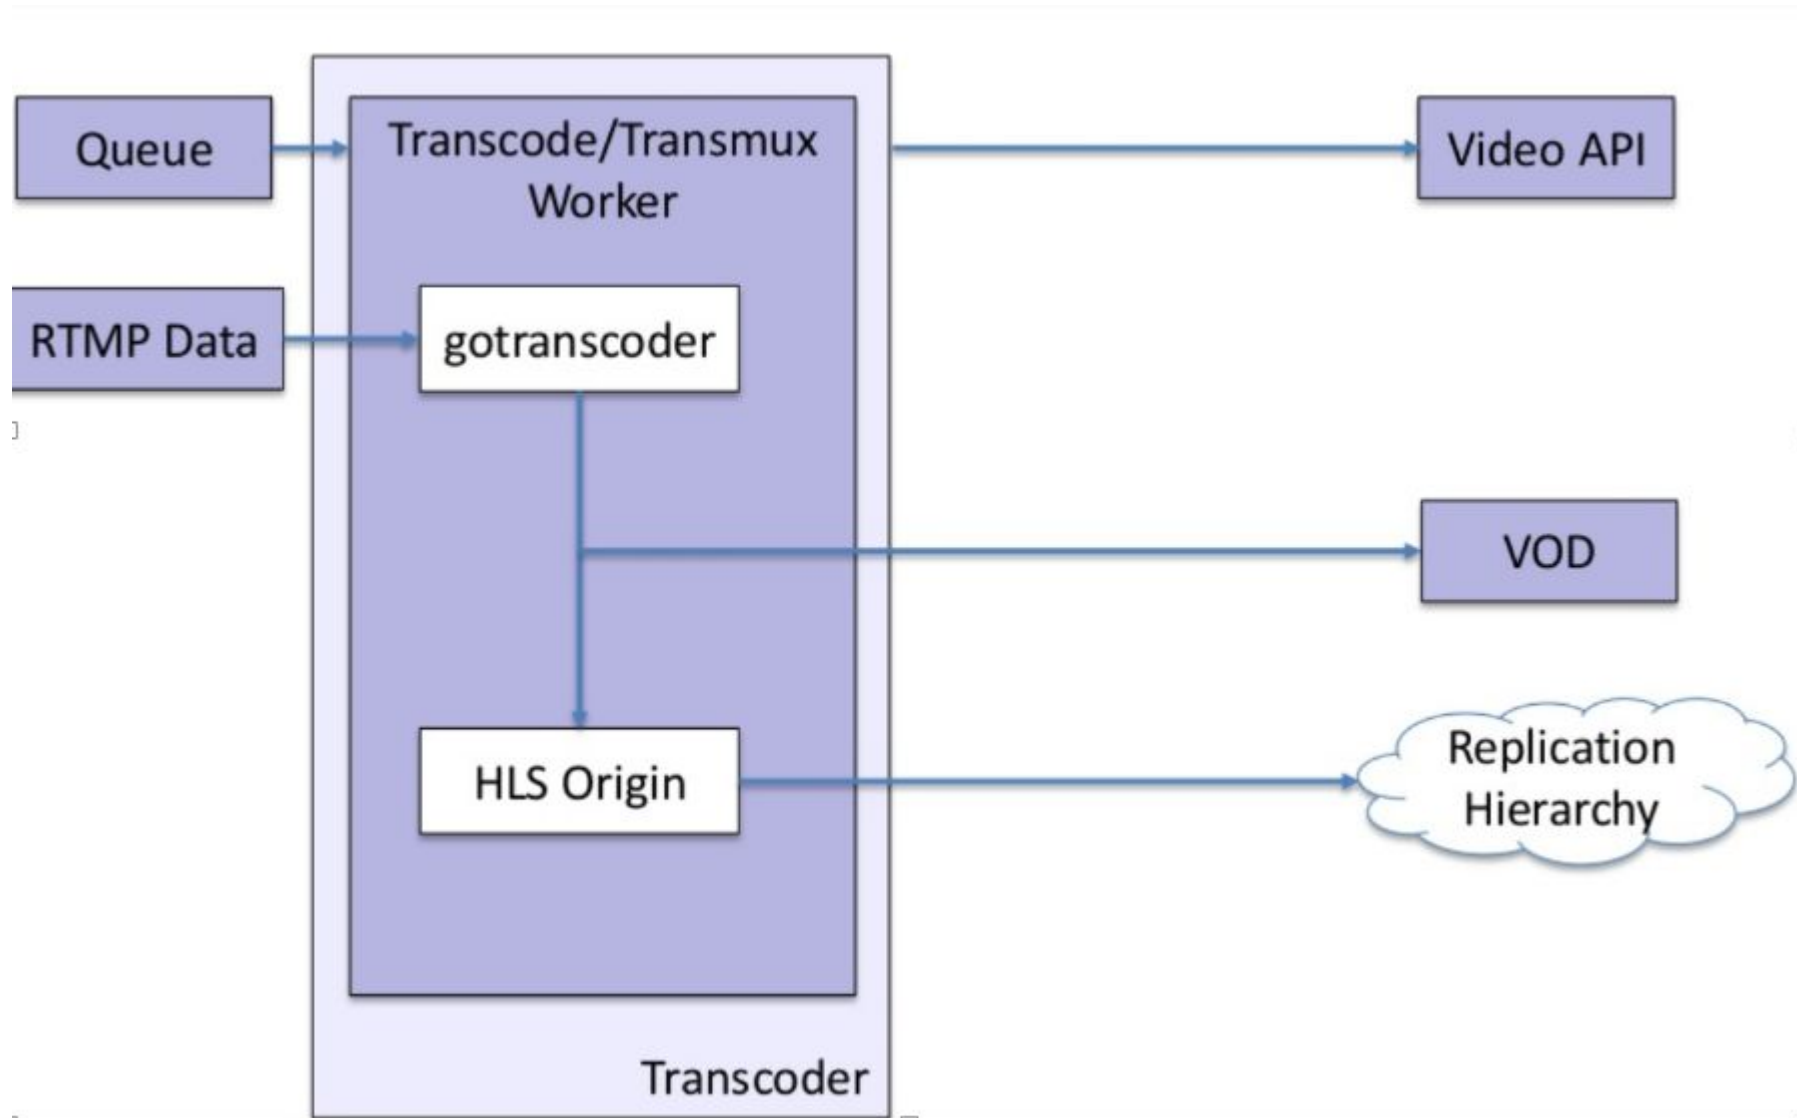

[Click here to watch the CafeID community in action!](#)

Обзор стека технологий

Видеосистема

- Захват видео;
- Система транскодирования;
- Распределение и Edge;
- VOD (Video on Demand).

Видеосистема

Видеосистема

Видеосистема

Чат

- Edge;
- Pubsub;
- Clue;
- Room.

Chat

Edge Server: Sits at the “edge” of the public internet and Twitch’s internal network

Web API и данные

- Веб-API;
- Службы поиска и обнаружения;
- Системы доходов;
- Административные инструменты.

TABLE I: The details about Twitch REST APIs in our crawler

REST APIs	Description
GET /streams/summary	Get the global statistics of streams and views at present
GET /streams	Get the meta file of live streams at present
GET /channels/:channel	Get the number of total views, followers and delay setting of broadcaster's channel
GET /channels/:channel/videos	Get the number of total views, duration of each stream in broadcaster's channel