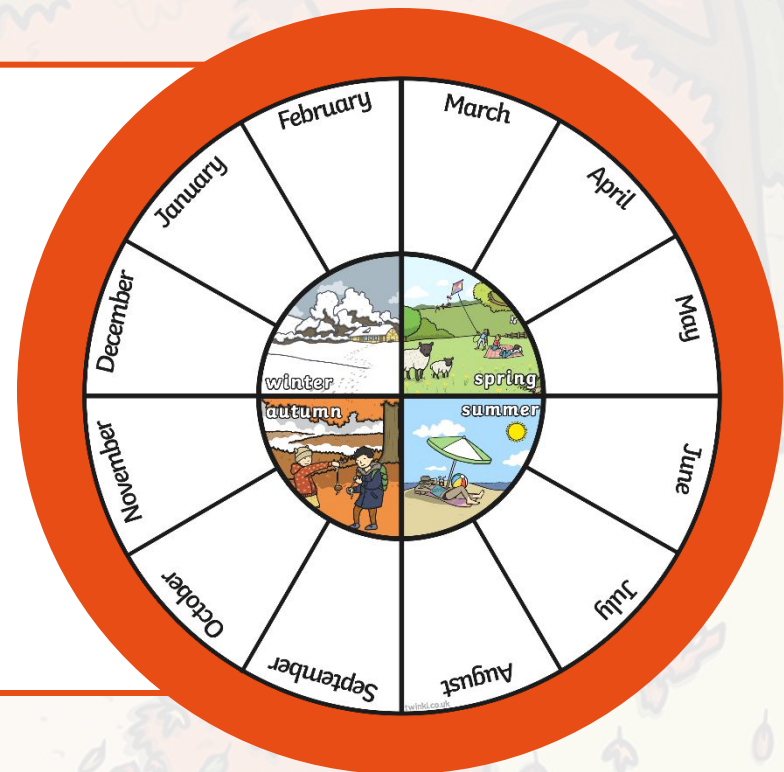

All About Autumn

Autumn

Autumn is one of the four seasons.

spring

summer

autumn

winter

Months and Seasons

The autumn months are September, October and November.

With a partner, look at the seasons wheel.

- Can you name the autumn months?
- If the month is March, what season is it?
- If the month is August, how many months are there until winter begins?

What Does Autumn Look Like?

Autumn Weather

In the autumn, the weather is usually a bit chilly. The temperature around the UK drops, especially in the evening and at night. There is usually more rain than during the summer and it can be foggy.

northern
hemisphere

equator

southern
hemisphere

Autumn around the World

In the southern hemisphere, in countries like Australia, autumn is in March, April and May!

winter – June, July, August

spring – September, October, November