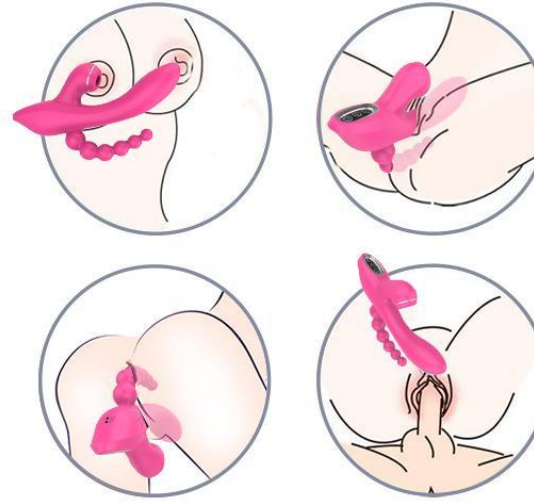

Operation & use

Use in multiple scenarios

3 suction cycles modes(3个吸入循环模式)

3 режима циклов всасывания

7 vibration cycles modes(7种振动循环模式)

7 режимов вибрационных циклов

OPERATION & USE

Use in multiple scenarios

⏸ 3 SUCTION CYCLES MODES

🌀 7 VIBRATION CYCLES MODES

🔌 NO / OFF