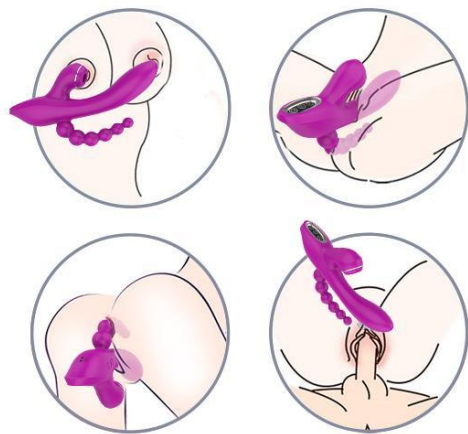

waterproof(防水剂)
водонепроницаемый

DEEP WATERPROOF
SAFE SKIN FRIENDLY WATERPROOF

WATERPROOF
IPX7

The advertisement features a woman relaxing in a bathtub filled with bubbles. The product is a pink, ergonomic waterproofing device. Two inset images show the device being used: one shows a hand holding the device under water, and the other shows the device floating in water with bubbles.

**Multifunction
Vibrator**

7 VIBRATION MODES

- 1
- 2
- 3
- 4
- 5
- 6
- 7

SUCTION FUNCTION
3 SUCTION MODES

- 1 
- 2 
- 3 

OPERATION & USE

Use in multiple scenarios

⏸ 3 SUCTION CYCLES MODES