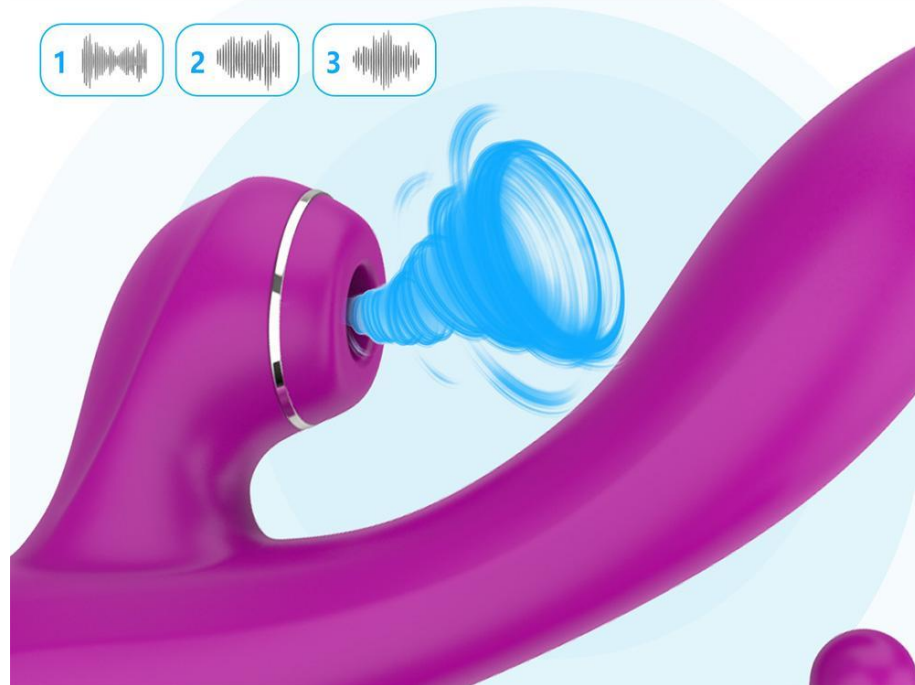

DEEP WATERPROOF
SAFE SKIN FRIENDLY WATERPROOF

WATERPROOF
IPX7

The advertisement features a woman relaxing in a bathtub filled with bubbles. The product is a pink, ergonomic vibrator with a textured surface. Two inset images show the device: one being held by a hand and another floating in water with bubbles around it, demonstrating its waterproof capabilities.

**Multifunction
Vibrator**

7 VIBRATION MODES

- 1
- 2
- 3
- 4
- 5
- 6
- 7

SUCTION FUNCTION
3 SUCTION MODES

- 1 
- 2 
- 3 

OPERATION & USE

Use in multiple scenarios

⏸ 3 SUCTION CYCLES MODES