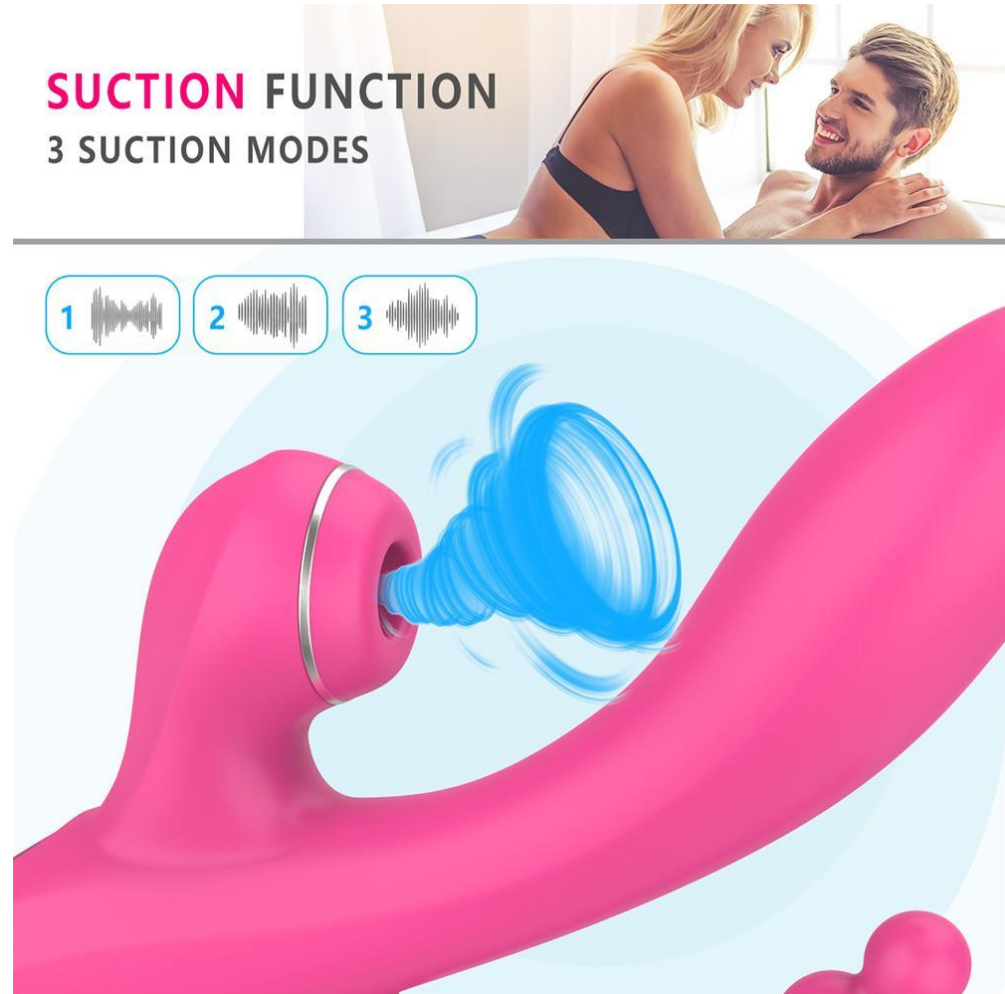

Multifunction vibrator(多功能振动器)
Многофункциональный вибратор

Multifunction Vibrator

7 vibration modes(7种振动模式)
7 режимов вибрации

7 VIBRATION MODES

- 1
- 2
- 3
- 4
- 5
- 6
- 7

Suction function 3 suction modes(抽吸功能3种抽吸模式)

waterproof(防水剂)
водонепроницаемый

DEEP WATERPROOF
SAFE SKIN FRIENDLY WATERPROOF

WATERPROOF
IPX7

The advertisement features a woman relaxing in a bathtub filled with bubbles. The product is a pink, ergonomic waterproofing device. Two inset images show the device being used: one shows a hand holding the device under water, and the other shows the device floating in water with bubbles.