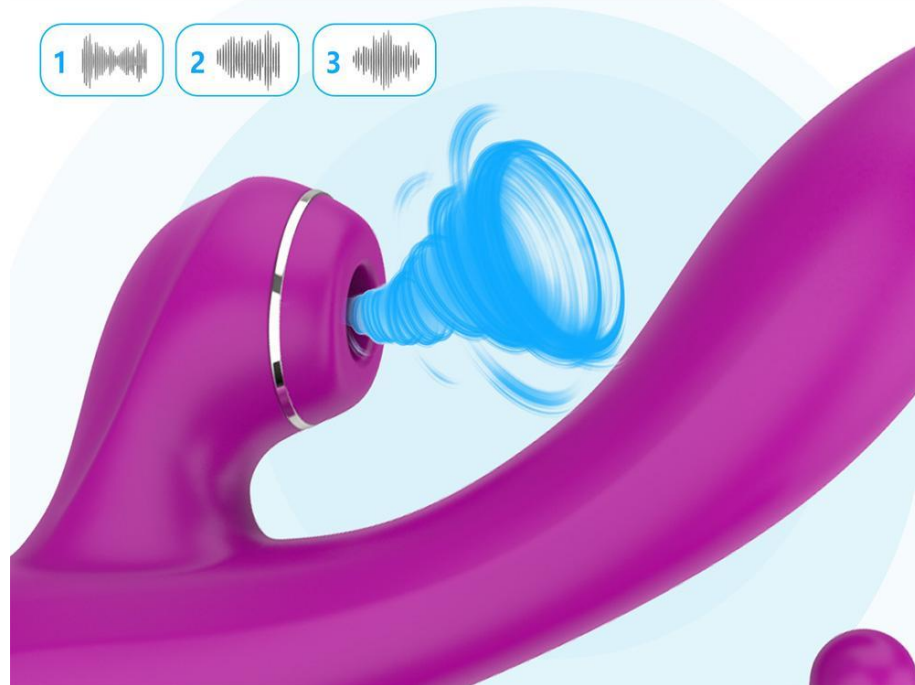

waterproof(防水剂)
водонепроницаемый

DEEP WATERPROOF
SAFE SKIN FRIENDLY WATERPROOF

WATERPROOF
IPX7

The advertisement features a woman relaxing in a bathtub filled with bubbles. The product is a pink, ergonomic waterproofing device. Two inset images show the device being used: one shows a hand holding the device under water, and the other shows the device floating in water with bubbles.

**Multifunction
Vibrator**

7 VIBRATION MODES

- 1
- 2
- 3
- 4
- 5
- 6
- 7

SUCTION FUNCTION
3 SUCTION MODES

- 1 
- 2 
- 3 

OPERATION & USE

Use in multiple scenarios

⏸ 3 SUCTION CYCLES MODES