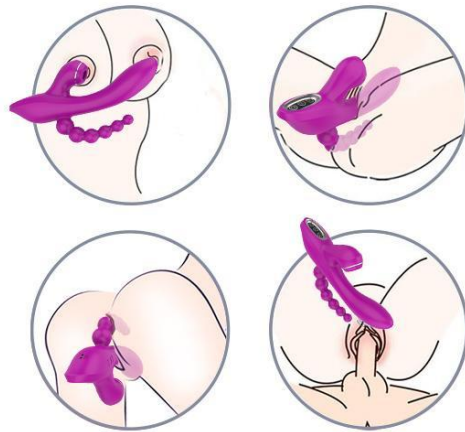

DEEP WATERPROOF
SAFE SKIN FRIENDLY WATERPROOF

WATERPROOF
IPX7

The advertisement features a woman relaxing in a bathtub filled with bubbles. The product is a pink, ergonomic vibrator with a textured surface. Two inset images show the device: one being held by a hand and another floating in water with bubbles around it, demonstrating its waterproof capabilities.

**Multifunction
Vibrator**

7 VIBRATION MODES

- 1
- 2
- 3
- 4
- 5
- 6
- 7

SUCTION FUNCTION
3 SUCTION MODES

- 1 
- 2 
- 3 

OPERATION & USE

Use in multiple scenarios

⏸ 3 SUCTION CYCLES MODES