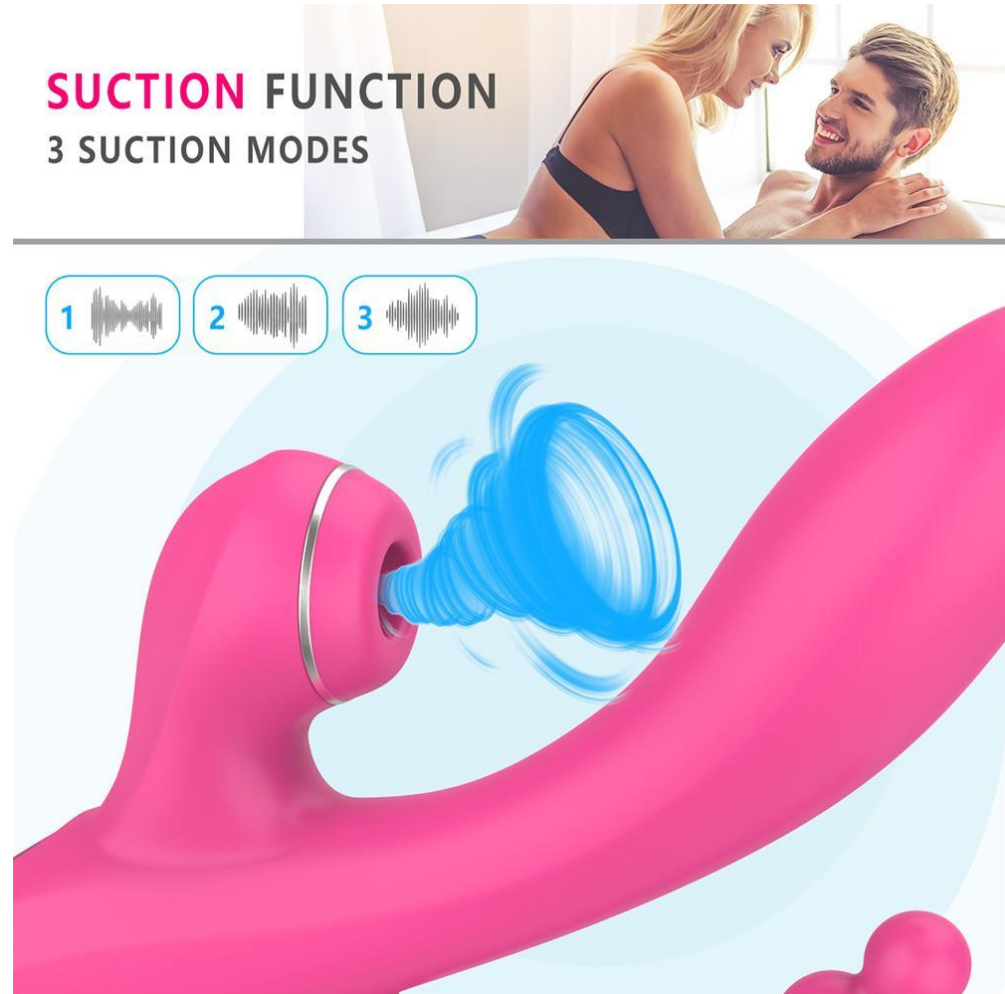

Multifunction vibrator(多功能振动器)
Многофункциональный вибратор

Multifunction Vibrator

7 vibration modes(7种振动模式)
7 режимов вибрации

7 VIBRATION MODES

Suction function 3 suction modes(抽吸功能3种抽吸模式)

Функция всасывания 3 режима всасывания

DEEP WATERPROOF
SAFE SKIN FRIENDLY WATERPROOF

WATERPROOF
IPX7

The advertisement features a woman relaxing in a bathtub filled with bubbles. The product is a pink, ergonomic vibrator with a textured surface. Two inset images show the device: one being held by a hand and another floating in water with bubbles around it, demonstrating its waterproof capabilities.