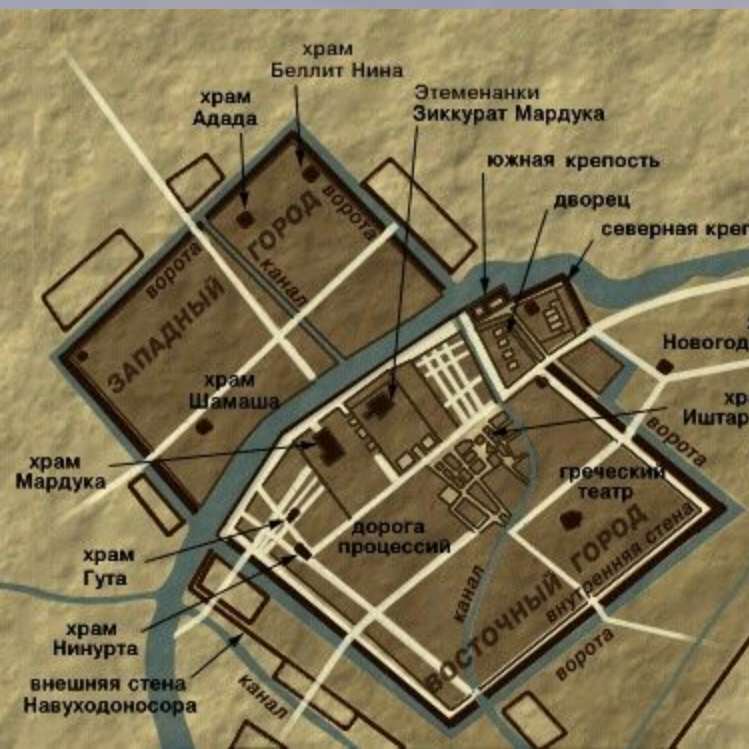

Древний город Вавилон

0 500 м