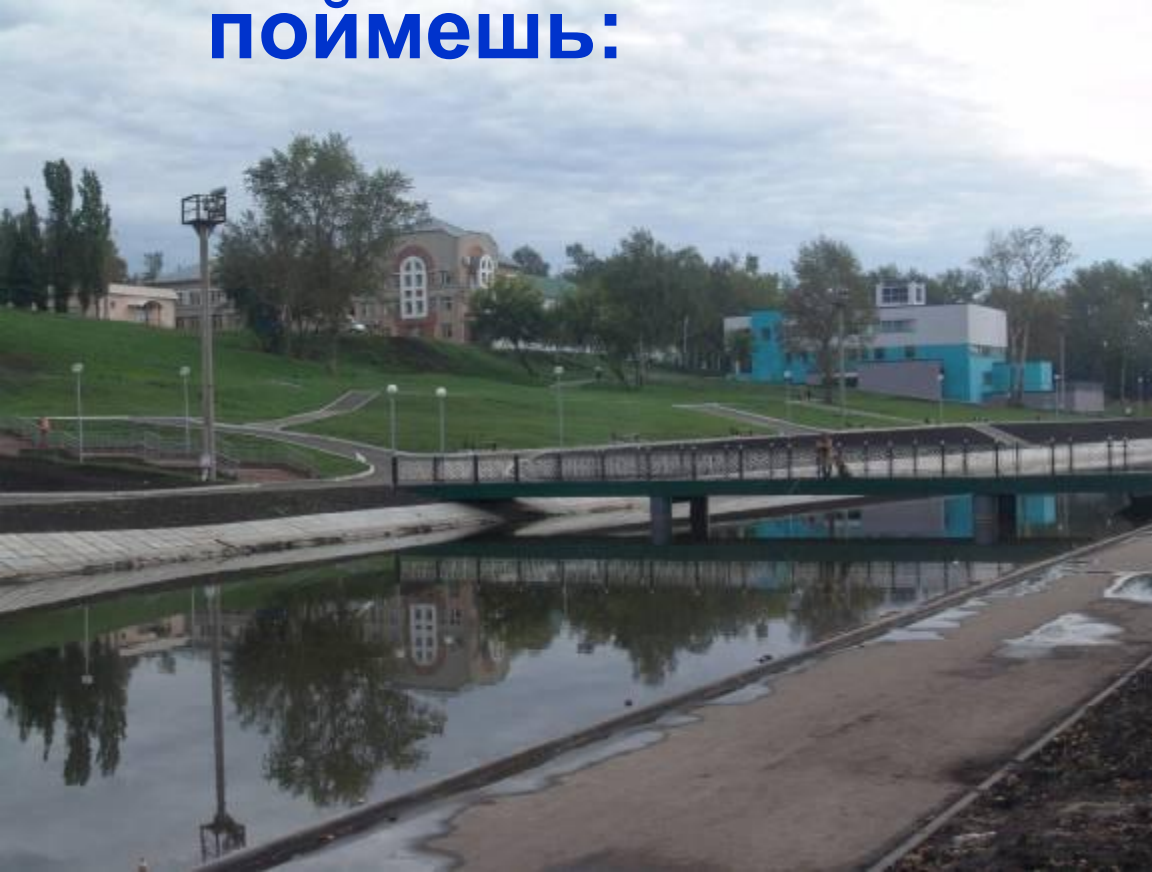

**Все на свете,
что видишь,
давно
геометрией
отражено.**

A photograph of a puddle reflecting a building and trees, with raindrops creating ripples on the water surface. The reflection is clear but slightly distorted by the ripples. The text is overlaid in the lower-left quadrant.

**Точки капель, окружности луж –
Неужели ты не видишь?
Ну ж...**

A bright sun in a blue sky with clouds, a Ferris wheel, and water fountains. The sun is positioned at the top center, casting rays across the sky. The Ferris wheel is on the left side, and the water fountains are in the foreground. The text is overlaid on the right side of the image.