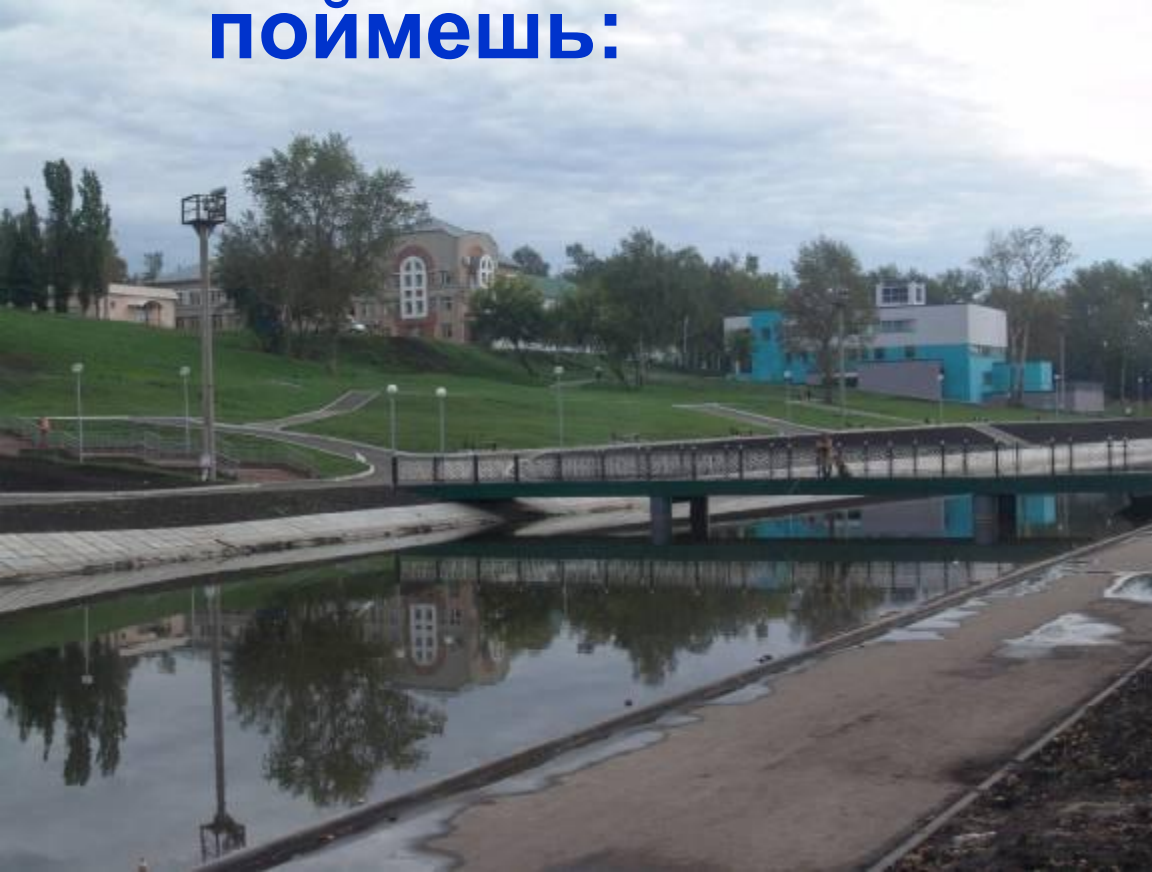

**Все на свете,
что видишь,
давно
геометрией
отражено.**

A photograph of a puddle reflecting a building and trees, with raindrops creating ripples on the water surface. The reflection is clear but slightly distorted by the ripples. The text is overlaid in the lower-left quadrant.

**Точки капель, окружности луж –
Неужели ты не видишь?
Ну ж...**

A bright sun in a blue sky with clouds, a Ferris wheel, and water fountains. The sun is positioned at the top center, casting rays across the sky. Below it, a large Ferris wheel with colorful gondolas is visible on the left. In the foreground, several water fountains are spraying water into the air. The scene is set in an outdoor park or fairground.