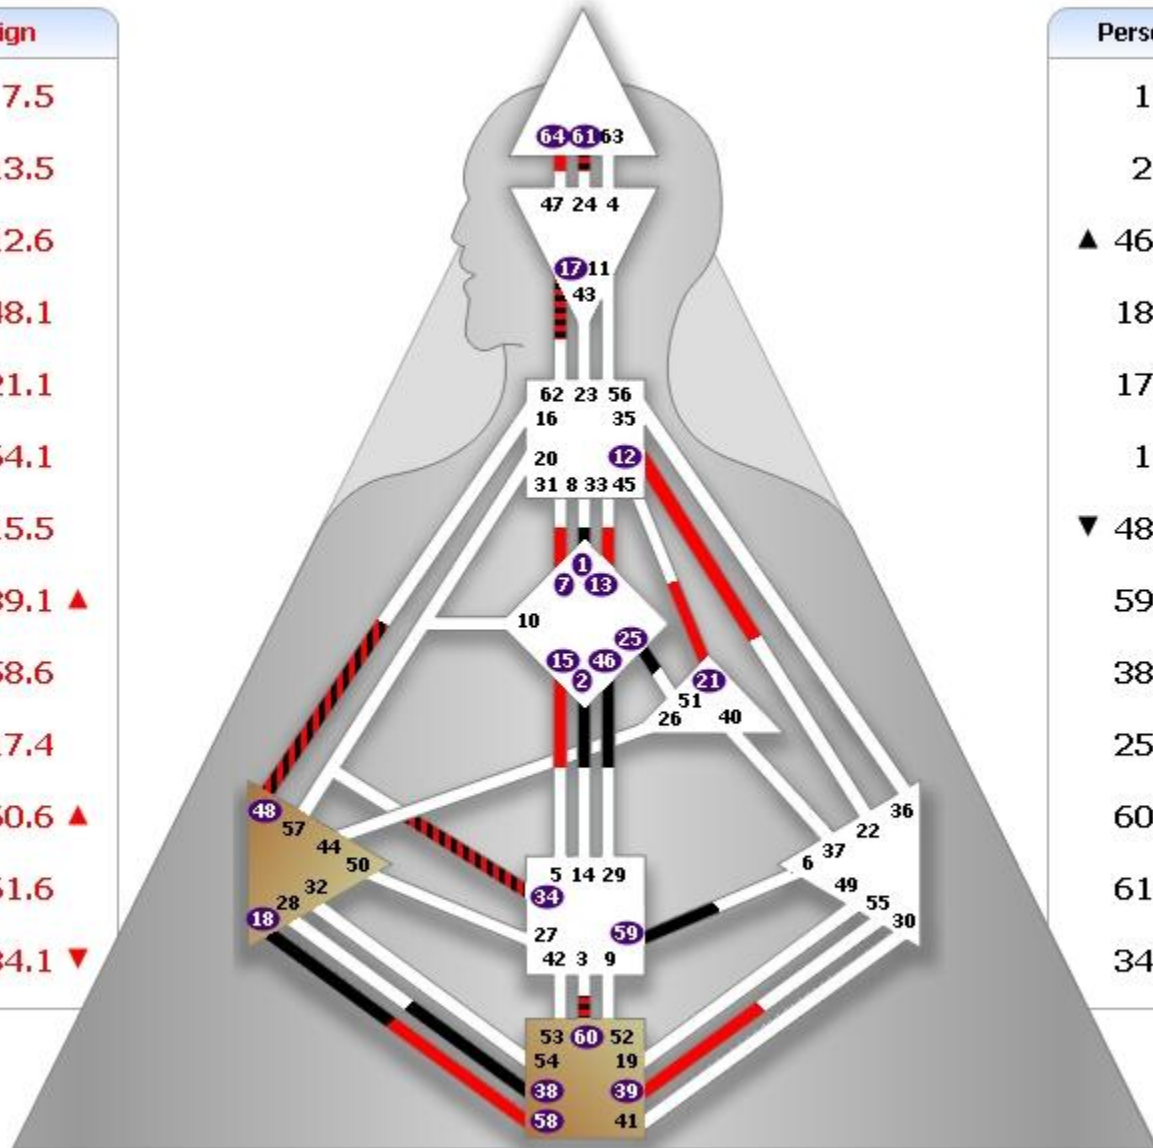

Design	
☉	7.5
♁	13.5
♃	12.6
♄	48.1
♅	21.1
♆	64.1
♇	15.5
♈	39.1 ▲
♉	58.6
♊	17.4
♋	60.6 ▲
♌	61.6
♍	34.1 ▼

Personality	
1.3	☉
2.3	♁
▲ 46.5	♃
18.4	♄
17.4	♅
1.6	♆
▼ 48.2	♇
59.5	♈
38.5	♉
25.4	♊
60.5	♋
61.5	♌
34.3	♍