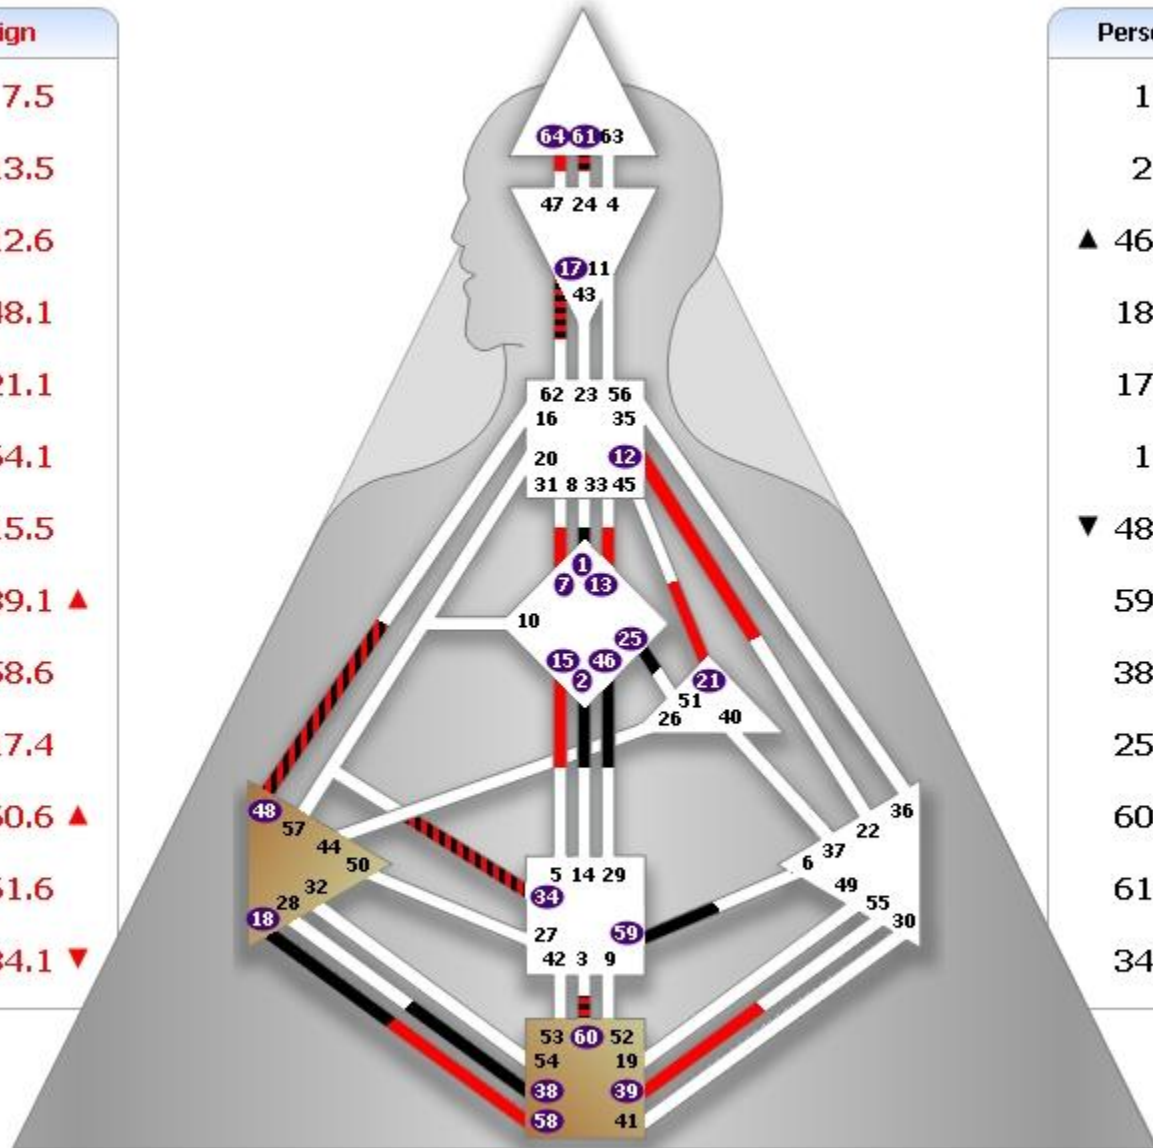

# The Rave Book of The Dead

The Gates of Death and Dying

The Bardo Stages of the Decarnated Personality Crystal

Decarnation is a sequential trinary process.

Potential Bardo Trinaries

Time/Surrender/Chaos  
Surrender/Chaos/Passage  
Chaos/Passage/Reunion  
Passage/Reunion/Vision  
Reunion/Vision/Time  
Vision/Time/Surrender

- 6 Vision
- 5 Reunion
- 4 Passage
- 3 Chaos
- 2 Surrender
- 1 Time

Design	
☉	49.6
♁	4.6
♃	60.3
♄	64.3
♅	63.3
♆	13.4
♇	41.6
♈	2.5
♉	35.1
♊	23.4 ★
♋	8.3
♌	46.2
♍	31.3

Personality	
★	23.4 ☉
	43.4 ♁
▲	27.2 ♃
	40.6 ♄
	37.6 ♅
▲	35.3 ♆
	17.5 ♇
	39.2 ♈
	12.2 ♉
	20.1 ♊
	8.6 ♋
	6.5 ♌
	31.2 ♍

Design	
☉	62.5
♁	61.5
☾	31.6 ▼
♊	48.2
♋	21.2
♌	56.5
♍	35.5
♎	12.2
♏	38.2
♐	17.4
♑	41.2
♒	60.1
♓	34.1 ▼

Personality	
32.2	☉
42.2	♁
14.6	☾
18.5	♊
17.5	♋
48.2	♌
64.3	♍
4.3	♎
38.2	♏
25.5	♐
▲ 60.5	♑
61.5	♒
34.2	♓

Design	
☉	7.5
♁	13.5
♂	12.6
♊	48.1
♋	21.1
♌	64.1
♍	15.5
♎	39.1 ▲
♏	58.6
♐	17.4
♑	60.6 ▲
♒	61.6
♓	34.1 ▼

Personality	
1.3	☉
2.3	♁
▲ 46.5	♂
18.4	♊
17.4	♋
1.6	♌
▼ 48.2	♍
59.5	♎
38.5	♏
25.4	♐
60.5	♑
61.5	♒
34.3	♓