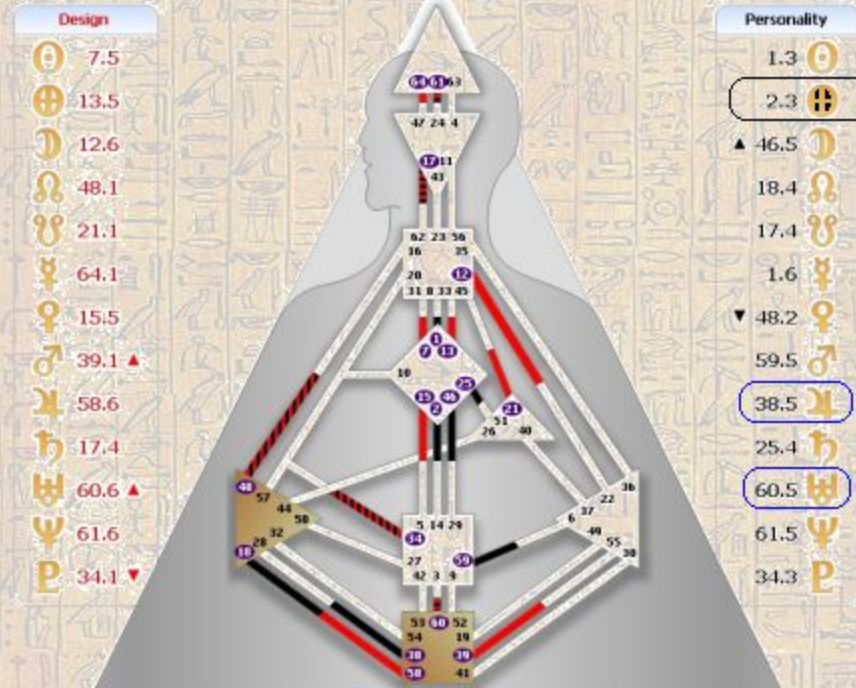

The Bardo Stages of the Decarnated Personality Crystal

Decarnation is a sequential trinary process.
Sequence is determined by the Geometry of the Earth at Death through Resonance

The Bardo Sequence of Yolae Ray

2³

- 11/7 Beginning of Bardo Line 3 13:54 GMT
- 11/8 Line 4 06:00 GMT
- 11/9 Line 5 04:00 GMT
- 11/10 End of Bardo 02:00 GMT

The Rave Book of The Dead

The Gates of Death and Dying

The Alienated Leader

71 hrs.

The Rave Book of The Dead

The Gates of Death and Dying

The Bardo Stages of the Decarnated Personality Crystal

Chaos/Passage/Reunion

2³

11/7 Beginning of Bardo	Line 3	13:54 GMT
11/8	Line 4	06:00 GMT
11/9	Line 5	04:00 GMT
11/10 End of Bardo		02:00 GMT