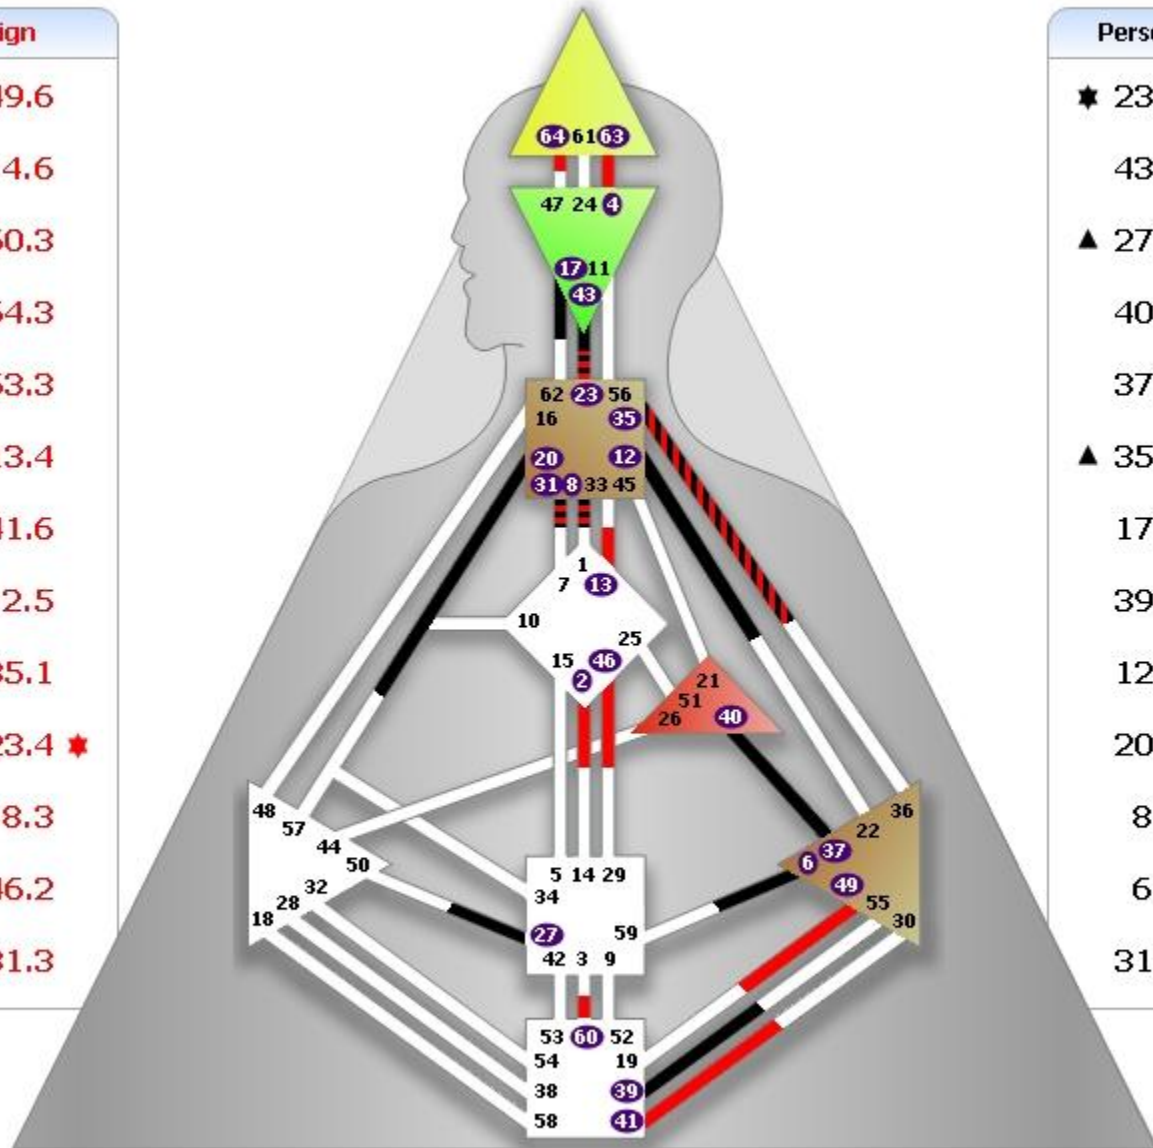

## The Bardo Stages of the Decarnated Personality Crystal

Decarnation is a sequential trinary process.

Sequence is determined by the Geometry of the Earth at Death through Resonance

- 
- △ Vision
  - ∩ Reunion
  - 4 Passage
  - ∩ Chaos
  - ∩ Surrender
  - | Time

# The Rave Book of The Dead

The Gates of Death and Dying

The Bardo Stages of the Decarnated Personality Crystal

Decarnation is a sequential trinary process.

Potential Bardo Trinaries

Time/Surrender/Chaos  
Surrender/Chaos/Passage  
Chaos/Passage/Reunion  
Passage/Reunion/Vision  
Reunion/Vision/Time  
Vision/Time/Surrender

- 6 Vision
- 5 Reunion
- 4 Passage
- 3 Chaos
- 2 Surrender
- 1 Time

Design	
☉	49.6
♁	4.6
♃	60.3
♄	64.3
♅	63.3
♆	13.4
♇	41.6
♈	2.5
♉	35.1
♊	23.4 ★
♋	8.3
♌	46.2
♍	31.3

Personality	
★	23.4 ☉
	43.4 ♁
▲	27.2 ♃
	40.6 ♄
	37.6 ♅
▲	35.3 ♆
	17.5 ♇
	39.2 ♈
	12.2 ♉
	20.1 ♊
	8.6 ♋
	6.5 ♌
	31.2 ♍