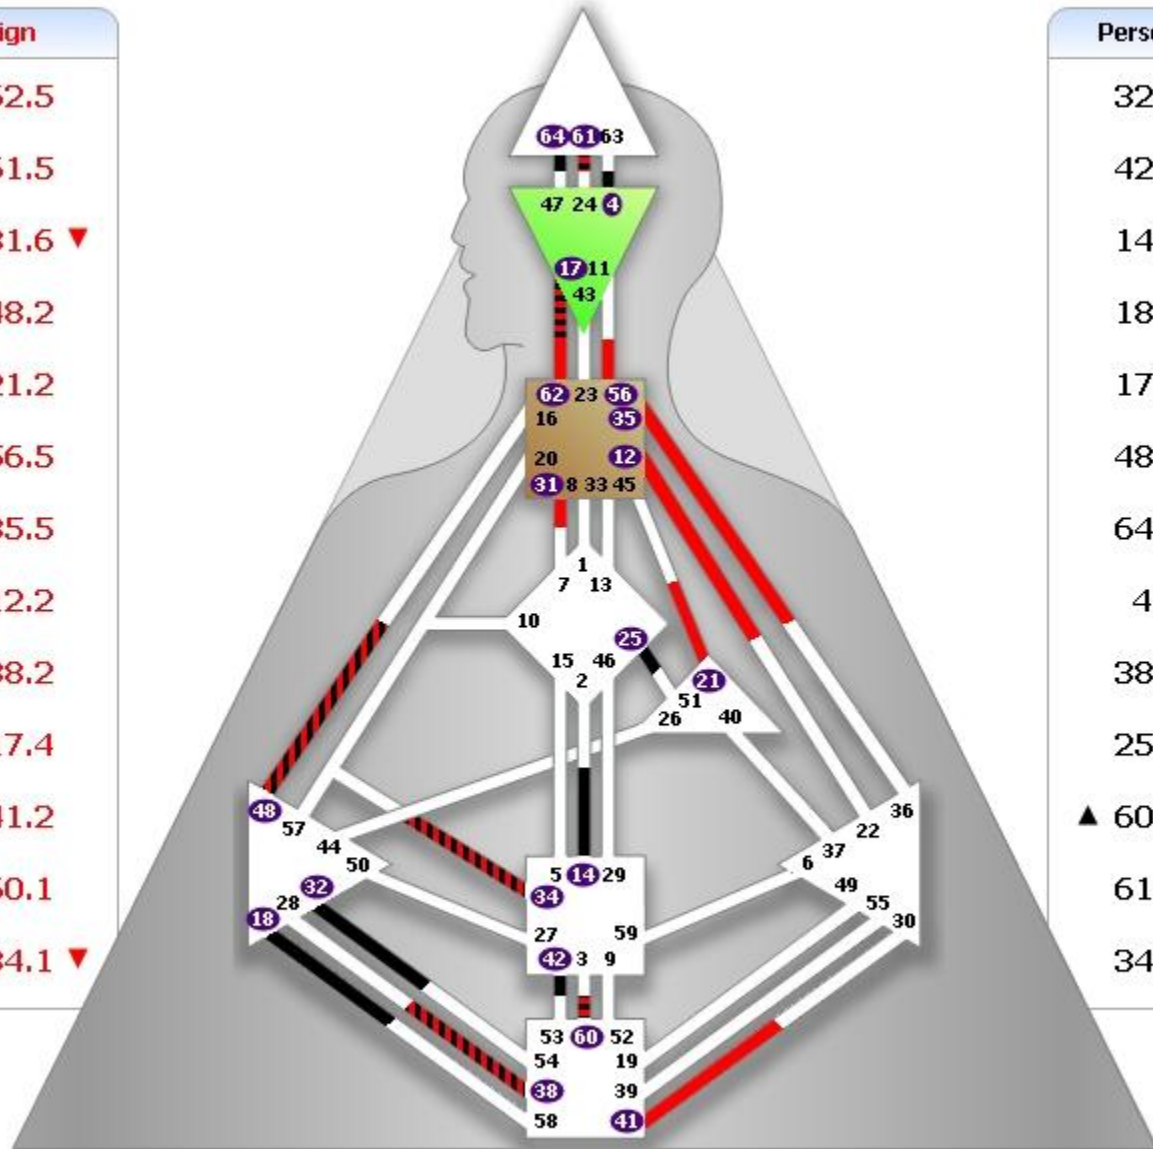

## The Bardo Stages of the Decarnated Personality Crystal

Decarnation is a sequential trinary process.

Sequence is determined by the Geometry of the Earth at Death through Resonance

- 
- △ Vision
  - ∩ Reunion
  - 4 Passage
  - ∩ Chaos
  - ∩ Surrender
  - | Time

# The Rave Book of The Dead

The Gates of Death and Dying

The Bardo Stages of the Decarnated Personality Crystal

Decarnation is a sequential trinary process.

Potential Bardo Trinaries

Time/Surrender/Chaos  
Surrender/Chaos/Passage  
Chaos/Passage/Reunion  
Passage/Reunion/Vision  
Reunion/Vision/Time  
Vision/Time/Surrender

- 6 Vision
- 5 Reunion
- 4 Passage
- 3 Chaos
- 2 Surrender
- 1 Time

Design	
☉	49.6
♁	4.6
♃	60.3
♄	64.3
♅	63.3
♆	13.4
♇	41.6
♈	2.5
♉	35.1
♊	23.4 ★
♋	8.3
♌	46.2
♍	31.3

Personality	
★	23.4 ☉
	43.4 ♁
▲	27.2 ♃
	40.6 ♄
	37.6 ♅
▲	35.3 ♆
	17.5 ♇
	39.2 ♈
	12.2 ♉
	20.1 ♊
	8.6 ♋
	6.5 ♌
	31.2 ♍

Design	
☉	62.5
♁	61.5
☾	31.6 ▼
♊	48.2
♋	21.2
♌	56.5
♍	35.5
♎	12.2
♏	38.2
♐	17.4
♑	41.2
♒	60.1
♓	34.1 ▼

Personality	
32.2	☉
42.2	♁
14.6	☾
18.5	♊
17.5	♋
48.2	♌
64.3	♍
4.3	♎
38.2	♏
25.5	♐
▲ 60.5	♑
61.5	♒
34.2	♓