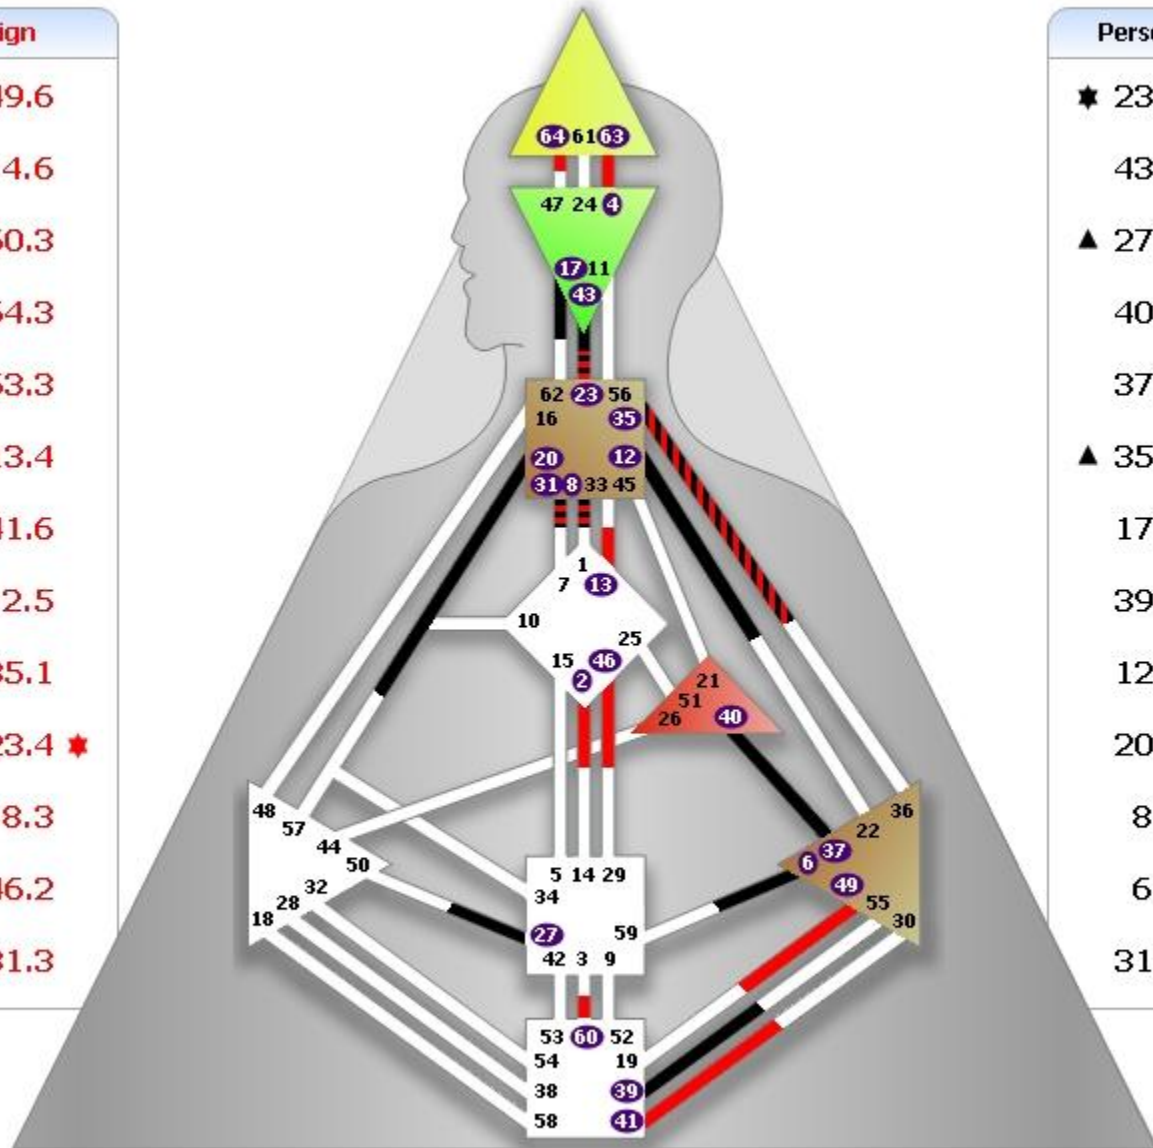

The Bardo Stages of the Decarnated Personality Crystal

Decarnation is a sequential trinary process.

Sequence is determined by the Geometry of the Earth at Death through Resonance

- 
- △ Vision
 - ∩ Reunion
 - 4 Passage
 - ∩ Chaos
 - ∩ Surrender
 - | Time

71 hrs.

The Rave Book of The Dead

The Gates of Death and Dying

The Bardo Stages of the Decarnated Personality Crystal

Decarnation is a sequential trinary process.

Potential Bardo Trinaries

Time/Surrender/Chaos
Surrender/Chaos/Passage
Chaos/Passage/Reunion
Passage/Reunion/Vision
Reunion/Vision/Time
Vision/Time/Surrender

- 6 Vision
- 5 Reunion
- 4 Passage
- 3 Chaos
- 2 Surrender
- 1 Time

Design	
☉	49.6
♁	4.6
☾	60.3
♊	64.3
♋	63.3
♌	13.4
♍	41.6
♎	2.5
♏	35.1
♐	23.4 ★
♑	8.3
♒	46.2
♓	31.3

Personality	
★	23.4 ☉
	43.4 ♁
▲	27.2 ☾
	40.6 ♊
	37.6 ♋
▲	35.3 ♌
	17.5 ♍
	39.2 ♎
	12.2 ♏
	20.1 ♐
	8.6 ♑
	6.5 ♒
	31.2 ♓

The Bardo Stages of the Decarnated Personality Crystal

Decarnation is a sequential trinary process.
Sequence is determined by the Geometry of the Earth at Death through Resonance

The Bardo Sequence of Yolae Ray