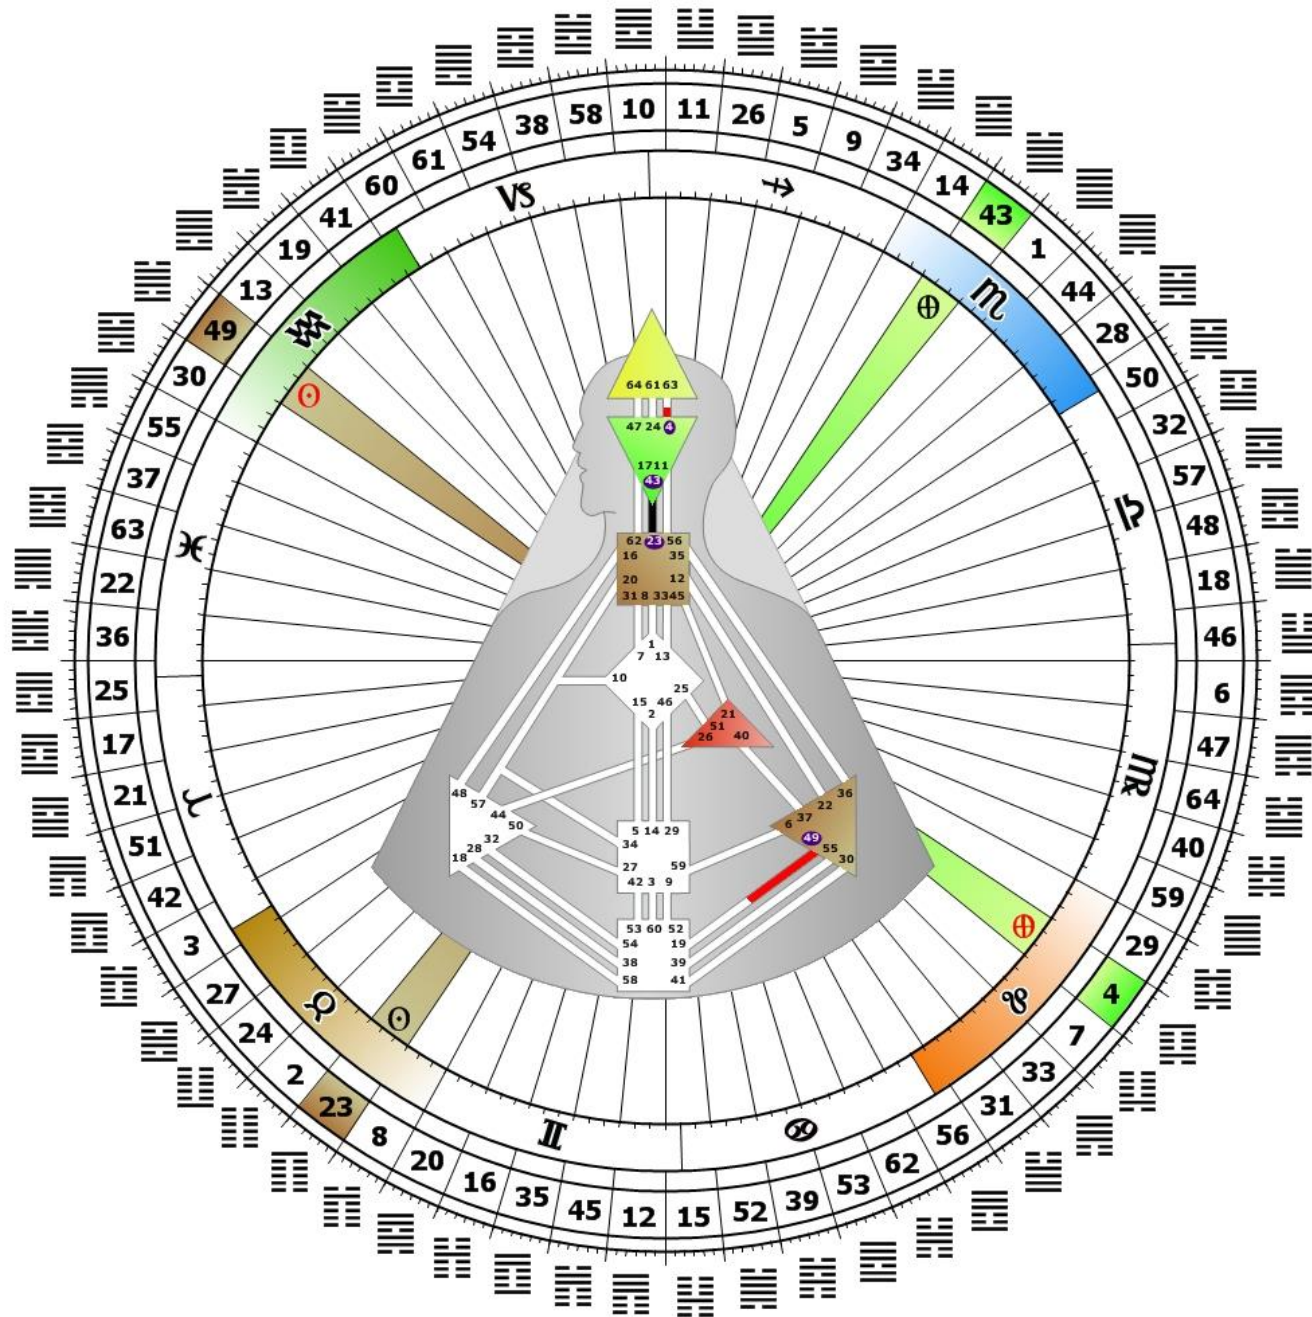

Design	
☉	62.5
♁	61.5
☾	31.6 ▼
♊	48.2
♋	21.2
♌	56.5
♍	35.5
♎	12.2
♏	38.2
♐	17.4
♑	41.2
♒	60.1
♓	34.1 ▼