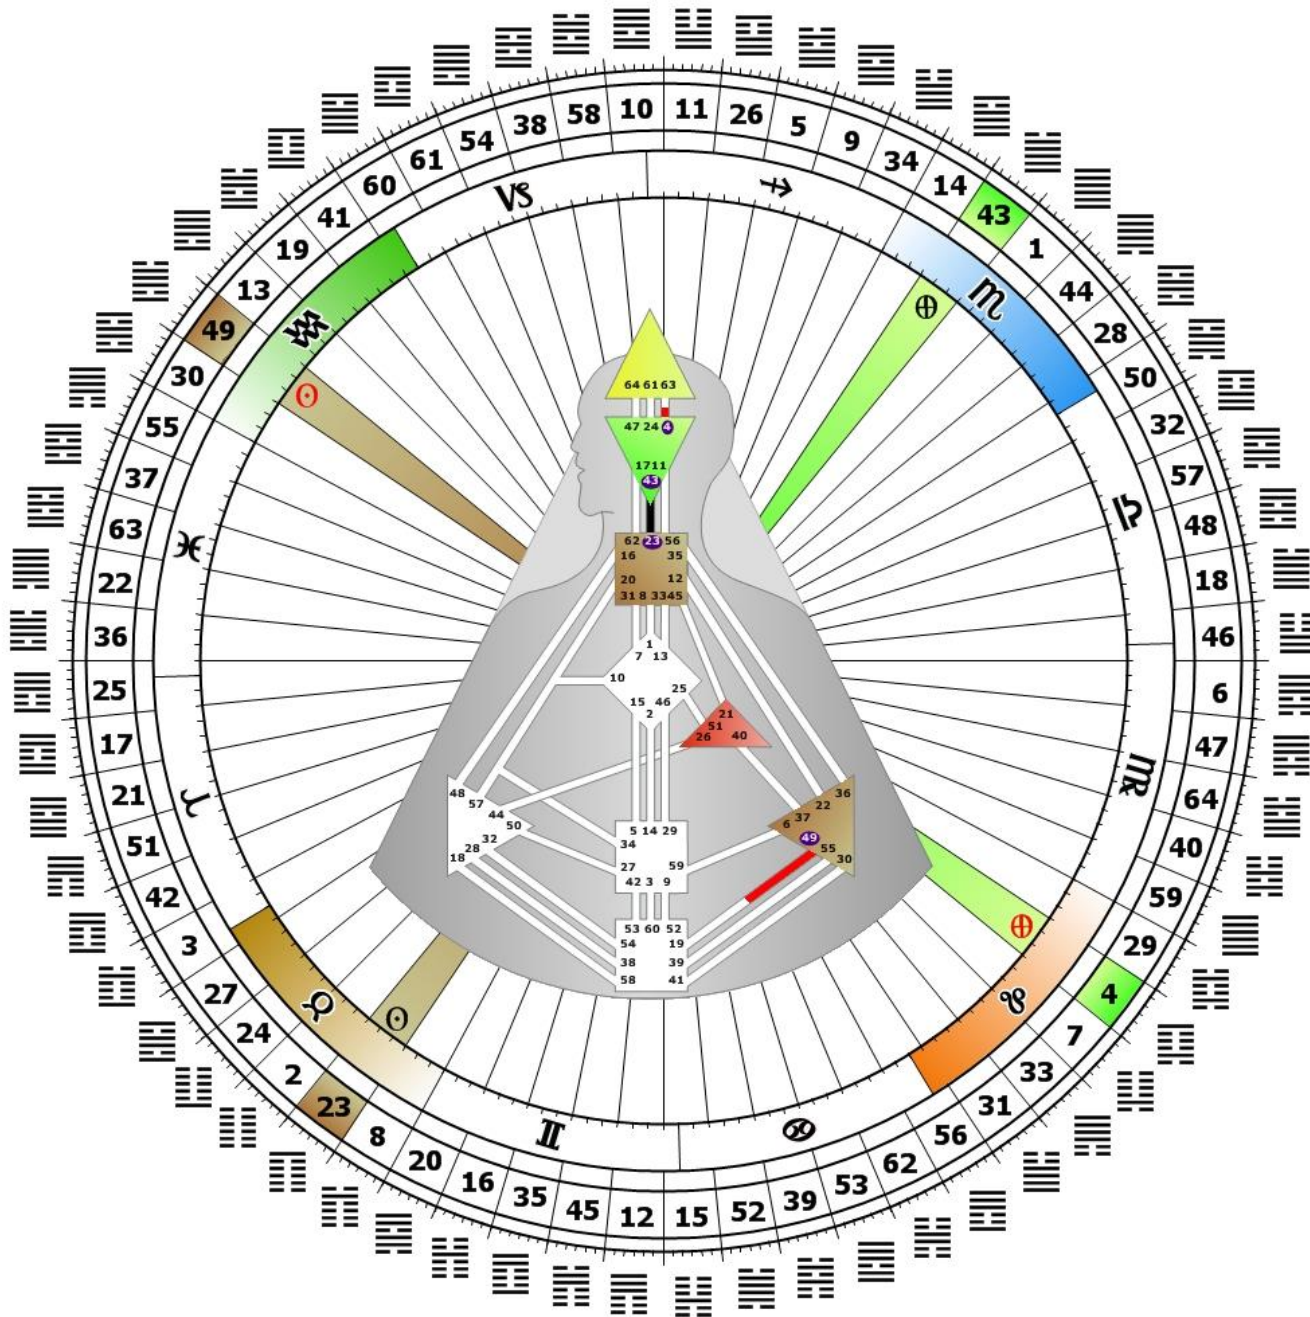

The Bardo Stages of the Decarnated Personality Crystal

Decarnation is a sequential trinary process.

Sequence is determined by the Geometry of the Earth at Death through Resonance

- 
- △ Vision
 - ∩ Reunion
 - 4 Passage
 - ∩ Chaos
 - ∩ Surrender
 - | Time

71 hrs.

The Rave Book of The Dead

The Gates of Death and Dying

The Bardo Stages of the Decarnated Personality Crystal

Decarnation is a sequential trinary process.

Potential Bardo Trinaries

Time/Surrender/Chaos
Surrender/Chaos/Passage
Chaos/Passage/Reunion
Passage/Reunion/Vision
Reunion/Vision/Time
Vision/Time/Surrender

- 6 Vision
- 5 Reunion
- 4 Passage
- 3 Chaos
- 2 Surrender
- 1 Time

Design	
☉	49.6
♁	4.6
☾	60.3
♊	64.3
♋	63.3
♌	13.4
♍	41.6
♎	2.5
♏	35.1
♐	23.4 ★
♑	8.3
♒	46.2
♓	31.3

Personality	
★	23.4 ☉
	43.4 ♁
▲	27.2 ☾
	40.6 ♊
	37.6 ♋
▲	35.3 ♌
	17.5 ♍
	39.2 ♎
	12.2 ♏
	20.1 ♐
	8.6 ♑
	6.5 ♒
	31.2 ♓

The Bardo Stages of the Decarnated Personality Crystal

Decarnation is a sequential trinary process.
Sequence is determined by the Geometry of the Earth at Death through Resonance

The Bardo Sequence of Yolae Ray