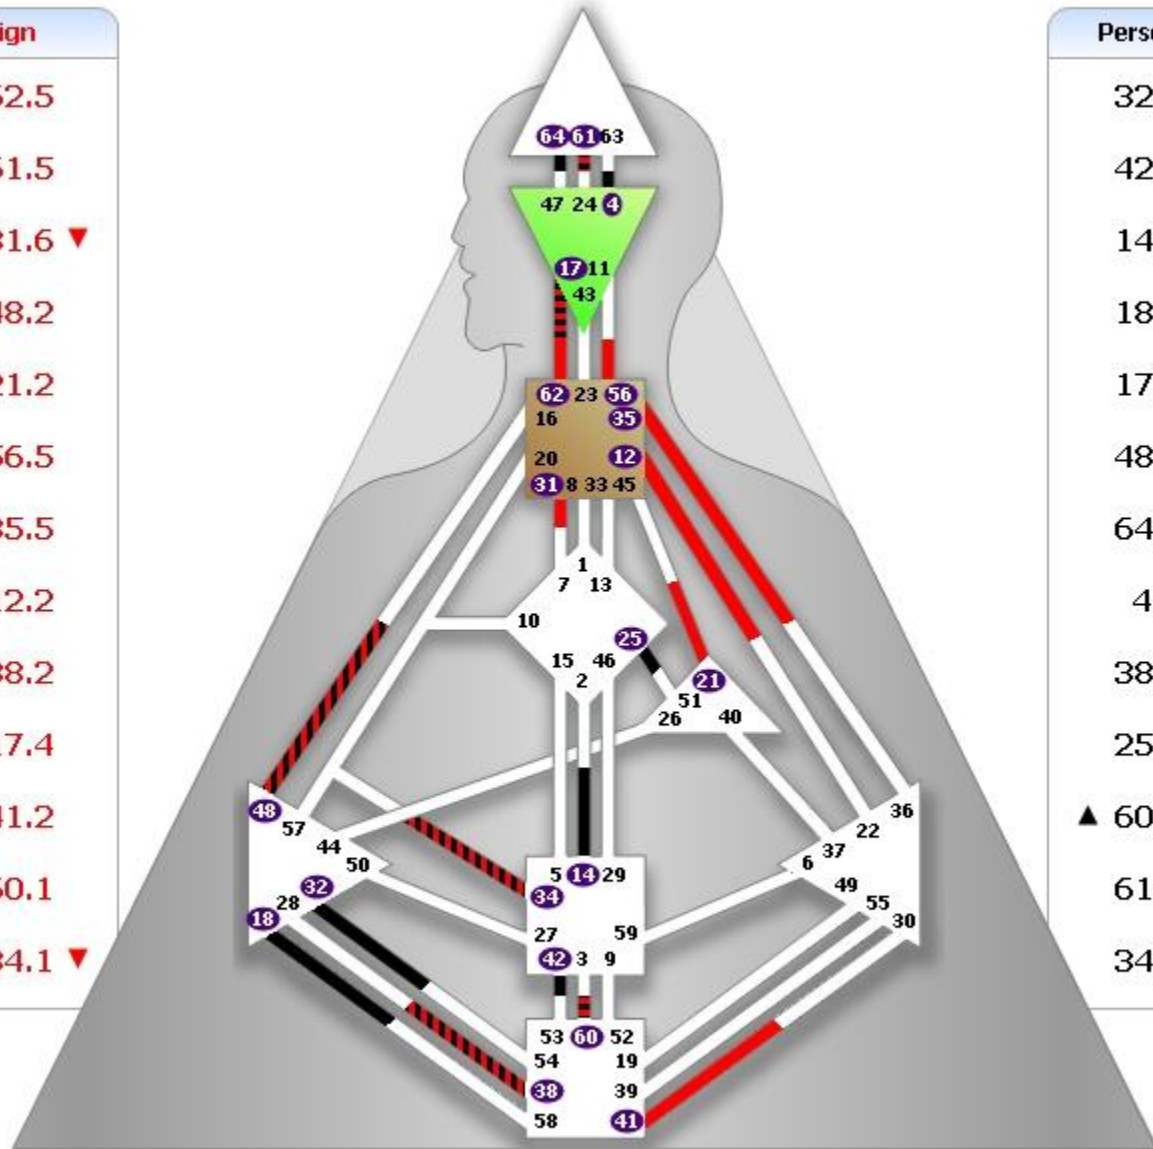

The Bardo Stages of the Decarnated Personality Crystal

Decarnation is a sequential trinary process.

Sequence is determined by the Geometry of the Earth at Death through Resonance

- 
- △ Vision
 - ∩ Reunion
 - 4 Passage
 - ∩ Chaos
 - ∩ Surrender
 - | Time

71 hrs.

The Rave Book of The Dead

The Gates of Death and Dying

The Bardo Stages of the Decarnated Personality Crystal

Decarnation is a sequential trinary process.

Potential Bardo Trinaries

Time/Surrender/Chaos
Surrender/Chaos/Passage
Chaos/Passage/Reunion
Passage/Reunion/Vision
Reunion/Vision/Time
Vision/Time/Surrender

- 6 Vision
- 5 Reunion
- 4 Passage
- 3 Chaos
- 2 Surrender
- 1 Time

Design	
☉	49.6
♁	4.6
☾	60.3
♊	64.3
♋	63.3
♌	13.4
♍	41.6
♎	2.5
♏	35.1
♐	23.4 ★
♑	8.3
♒	46.2
♓	31.3

Personality	
★	23.4 ☉
	43.4 ♁
▲	27.2 ☾
	40.6 ♊
	37.6 ♋
▲	35.3 ♌
	17.5 ♍
	39.2 ♎
	12.2 ♏
	20.1 ♐
	8.6 ♑
	6.5 ♒
	31.2 ♓

Design	
☉	62.5
♁	61.5
♂	31.6 ▼
♋	48.2
♌	21.2
♍	56.5
♎	35.5
♏	12.2
♐	38.2
♑	17.4
♒	41.2
♓	60.1
♈	34.1 ▼

Personality	
32.2	☉
42.2	♁
14.6	♂
18.5	♋
17.5	♌
48.2	♍
64.3	♎
4.3	♏
38.2	♐
25.5	♑
▲ 60.5	♒
61.5	♓
34.2	♈