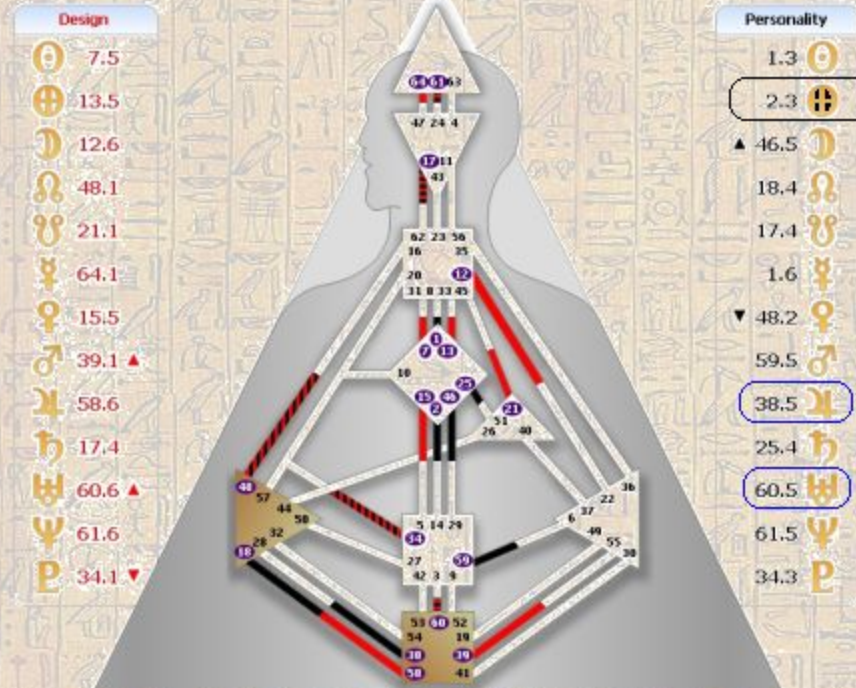

The Rave Book of The Dead

The Gates of Death and Dying

The Alienated Leader