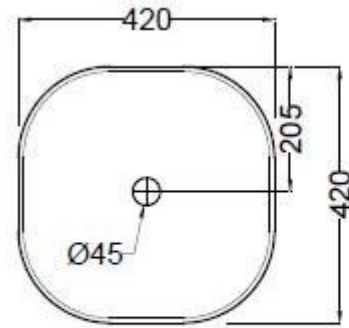

Code	Description
SLS-WHM-6953BIUFSM	Rimless, Blind Installation Wall Hung WC with UF soft close slim seat cover, Hinges, Fixing Accessories and Accessories Set, Size : 375x520x400 mm

JDR – цена 8494,8 руб.

TOP VIEW

SIDE VIEW

Code	Description
JDS-BLM-25907N	Thin Rim Table Top Basin, Shape - Rectangular, Size:525x415x140 mm

JDR – цена 8494,8 руб.

TOP VIEW

SIDE VIEW

Code	Description
JDS-WHM-25907N	Thin Rim Table Top Basin, Shape - Rectangular, Size:525x415x140 mm

JDR – цена 10628,4 руб.

TOP VIEW

FRONT VIEW

Code	Description
JDS-BLM-25911	Thin Rim Table Top Basin, Shape - Square, Size:420x420x150 mm

JDR – цена 10628,4 руб.

TOP VIEW

FRONT VIEW

Code	Description
JDS-WHM-25911	Thin Rim Table Top Basin, Shape - Square, Size:420x420x150 mm