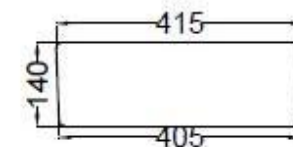

Code	Description
SLS-BLM-6953BIUFSM	Rimless, Blind Installation Wall Hung WC with UF soft close slim seat cover, Hinges, Fixing Accessories and Accessories Set, Size : 375x520x400 mm

SOLO - цена 18295,2 руб.

Code	Description
SLS-WHM-6953BIUFSM	Rimless, Blind Installation Wall Hung WC with UF soft close slim seat cover, Hinges, Fixing Accessories and Accessories Set, Size : 375x520x400 mm

JDR – цена 8494,8 руб.

TOP VIEW

SIDE VIEW

Code	Description
JDS-BLM-25907N	Thin Rim Table Top Basin, Shape - Rectangular, Size:525x415x140 mm

JDR – цена 8494,8 руб.

TOP VIEW

SIDE VIEW

Code	Description
JDS-WHM-25907N	Thin Rim Table Top Basin, Shape - Rectangular, Size:525x415x140 mm