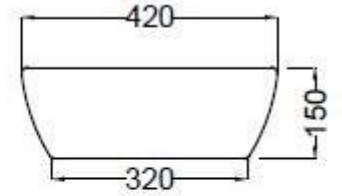

TOP VIEW

SIDE VIEW

Code	Description
JDS-BLM-25907N	Thin Rim Table Top Basin, Shape - Rectangular, Size:525x415x140 mm

JDR – цена 8494,8 руб.

TOP VIEW

SIDE VIEW

Code	Description
JDS-WHM-25907N	Thin Rim Table Top Basin, Shape - Rectangular, Size:525x415x140 mm

JDR – цена 10628,4 руб.

TOP VIEW

FRONT VIEW

Code	Description
JDS-BLM-25911	Thin Rim Table Top Basin, Shape - Square, Size:420x420x150 mm

JDR – цена 10628,4 руб.

TOP VIEW

FRONT VIEW

Code	Description
JDS-WHM-25911	Thin Rim Table Top Basin, Shape - Square, Size:420x420x150 mm