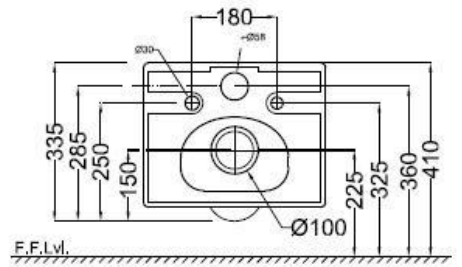

SIDE VIEW

F.F.Lvl.

BACK VIEW

Code	Description
KUS-BLM-35953BIUFSM	Rimless, Blind Installation Wall Hung WC with UF soft close slim seat cover, Hinges, Accessories set, Size : 360x500x335 mm

KUBIX - цена 22825,2 руб.

TOP VIEW

SIDE VIEW

BACK VIEW

Code	Description
KUS-WHM-35953BIUFSM	Rimless, Blind Installation Wall Hung WC with UF soft close slim seat cover, Hinges, Accessories set, Size : 360x500x335 mm

SOLO - цена 18295,2 руб.

TOP VIEW

SIDE VIEW

Code	Description
JDS-BLM-25907N	Thin Rim Table Top Basin, Shape - Rectangular, Size:525x415x140 mm

JDR – цена 8494,8 руб.

TOP VIEW

SIDE VIEW

Code	Description
JDS-WHM-25907N	Thin Rim Table Top Basin, Shape - Rectangular, Size:525x415x140 mm

JDR – цена 10628,4 руб.

TOP VIEW

FRONT VIEW

Code	Description
JDS-BLM-25911	Thin Rim Table Top Basin, Shape - Square, Size:420x420x150 mm

JDR – цена 10628,4 руб.

TOP VIEW

FRONT VIEW

Code	Description
JDS-WHM-25911	Thin Rim Table Top Basin, Shape - Square, Size:420x420x150 mm