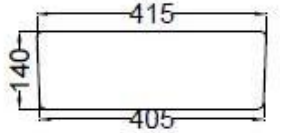

Code	Description
SLS-WHM-6953BIUFSM	Rimless, Blind Installation Wall Hung WC with UF soft close slim seat cover, Hinges, Fixing Accessories and Accessories Set, Size : 375x520x400 mm

JDR – цена 8494,8 руб.

TOP VIEW

SIDE VIEW

Code	Description
JDS-BLM-25907N	Thin Rim Table Top Basin, Shape - Rectangular, Size:525x415x140 mm

JDR – цена 8494,8 руб.

TOP VIEW

SIDE VIEW

Code	Description
JDS-WHM-25907N	Thin Rim Table Top Basin, Shape - Rectangular, Size:525x415x140 mm

JDR – цена 10628,4 руб.

TOP VIEW

FRONT VIEW

Code	Description
JDS-BLM-25911	Thin Rim Table Top Basin, Shape - Square, Size:420x420x150 mm

JDR – цена 10628,4 руб.

TOP VIEW

FRONT VIEW

Code	Description
JDS-WHM-25911	Thin Rim Table Top Basin, Shape - Square, Size:420x420x150 mm