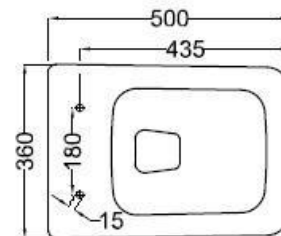

KUBIX - цена 22825,2 руб.

TOP VIEW