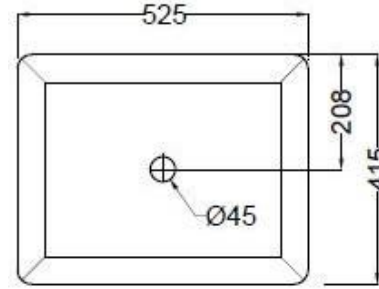

Code	Description
SLS-BLM-6953BIUFSM	Rimless, Blind Installation Wall Hung WC with UF soft close slim seat cover, Hinges, Fixing Accessories and Accessories Set, Size : 375x520x400 mm

SOLO - цена 18295,2 руб.

Code	Description
SLS-WHM-6953BIUFSM	Rimless, Blind Installation Wall Hung WC with UF soft close slim seat cover, Hinges, Fixing Accessories and Accessories Set, Size : 375x520x400 mm

JDR – цена 8494,8 руб.

TOP VIEW

SIDE VIEW

Code	Description
JDS-BLM-25907N	Thin Rim Table Top Basin, Shape - Rectangular, Size:525x415x140 mm

JDR – цена 8494,8 руб.

TOP VIEW

SIDE VIEW

Code	Description
JDS-WHM-25907N	Thin Rim Table Top Basin, Shape - Rectangular, Size:525x415x140 mm

JDR – цена 10628,4 руб.

TOP VIEW

FRONT VIEW

Code	Description
JDS-BLM-25911	Thin Rim Table Top Basin, Shape - Square, Size:420x420x150 mm

JDR – цена 10628,4 руб.

TOP VIEW

FRONT VIEW

Code	Description
JDS-WHM-25911	Thin Rim Table Top Basin, Shape - Square, Size:420x420x150 mm