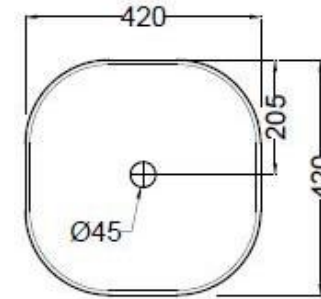

Code	Description
SLS-WHM-6953BIUFSM	Rimless, Blind Installation Wall Hung WC with UF soft close slim seat cover, Hinges, Fixing Accessories and Accessories Set, Size : 375x520x400 mm

JDR – цена 8494,8 руб.

TOP VIEW

SIDE VIEW

Code	Description
JDS-BLM-25907N	Thin Rim Table Top Basin, Shape - Rectangular, Size:525x415x140 mm

JDR – цена 8494,8 руб.

TOP VIEW

SIDE VIEW

Code	Description
JDS-WHM-25907N	Thin Rim Table Top Basin, Shape - Rectangular, Size:525x415x140 mm

JDR – цена 10628,4 руб.

TOP VIEW

FRONT VIEW

Code	Description
JDS-BLM-25911	Thin Rim Table Top Basin, Shape - Square, Size:420x420x150 mm

JDR – цена 10628,4 руб.

TOP VIEW

FRONT VIEW

Code	Description
JDS-WHM-25911	Thin Rim Table Top Basin, Shape - Square, Size:420x420x150 mm