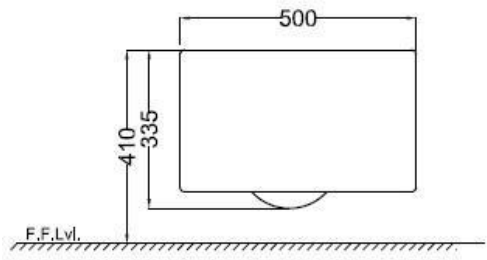

SIDE VIEW

F.F.Lvl.

BACK VIEW

Code	Description
KUS-BLM-35953BIUFSM	Rimless, Blind Installation Wall Hung WC with UF soft close slim seat cover, Hinges, Accessories set, Size : 360x500x335 mm

KUBIX - цена 22825,2 руб.

TOP VIEW

SIDE VIEW

BACK VIEW

Code	Description
KUS-WHM-35953BIUFSM	Rimless, Blind Installation Wall Hung WC with UF soft close slim seat cover, Hinges, Accessories set, Size : 360x500x335 mm

SOLO - цена 18295,2 руб.

TOP VIEW

SIDE VIEW

Code	Description
JDS-BLM-25907N	Thin Rim Table Top Basin, Shape - Rectangular, Size:525x415x140 mm

JDR – цена 8494,8 руб.

TOP VIEW

SIDE VIEW

Code	Description
JDS-WHM-25907N	Thin Rim Table Top Basin, Shape - Rectangular, Size:525x415x140 mm