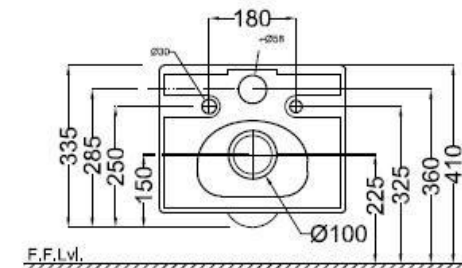

SIDE VIEW

F.F.Lvl.

BACK VIEW

Code	Description
KUS-BLM-35953BIUFSM	Rimless, Blind Installation Wall Hung WC with UF soft close slim seat cover, Hinges, Accessories set, Size : 360x500x335 mm

KUBIX - цена 22825,2 руб.

TOP VIEW

SIDE VIEW

Code	Description
JDS-BLM-25907N	Thin Rim Table Top Basin, Shape - Rectangular, Size:525x415x140 mm

JDR – цена 8494,8 руб.

TOP VIEW

SIDE VIEW

Code	Description
JDS-WHM-25907N	Thin Rim Table Top Basin, Shape - Rectangular, Size:525x415x140 mm