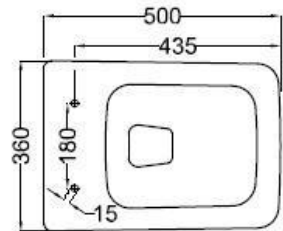

SIDE VIEW

F.F.Lvl.

BACK VIEW

Code	Description
KUS-BLM-35953BIUFSM	Rimless, Blind Installation Wall Hung WC with UF soft close slim seat cover, Hinges, Accessories set, Size : 360x500x335 mm

KUBIX - цена 22825,2 руб.

TOP VIEW

SIDE VIEW

BACK VIEW

Code	Description
KUS-WHM-35953BIUFSM	Rimless, Blind Installation Wall Hung WC with UF soft close slim seat cover, Hinges, Accessories set, Size : 360x500x335 mm

SOLO - цена 18295,2 руб.

Code	Description
SLS-BLM-6953BIUFSM	Rimless, Blind Installation Wall Hung WC with UF soft close slim seat cover, Hinges, Fixing Accessories and Accessories Set, Size : 375x520x400 mm

SOLO - цена 18295,2 руб.

TOP VIEW

SIDE VIEW

Code	Description
JDS-BLM-25907N	Thin Rim Table Top Basin, Shape - Rectangular, Size:525x415x140 mm

JDR – цена 8494,8 руб.

TOP VIEW

SIDE VIEW

Code	Description
JDS-WHM-25907N	Thin Rim Table Top Basin, Shape - Rectangular, Size:525x415x140 mm