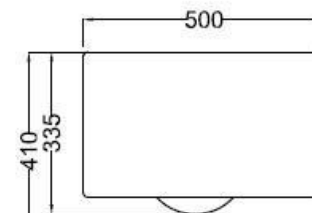

F.F.Lvl.

SIDE VIEW