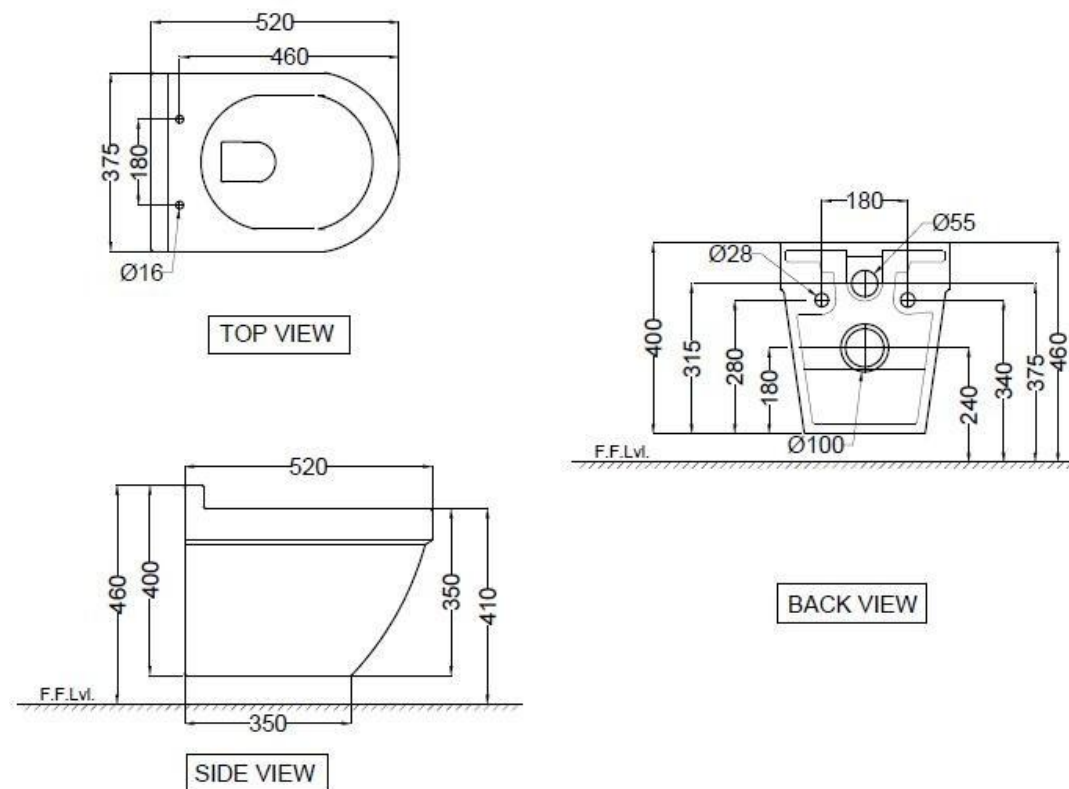

TOP VIEW

SIDE VIEW

BACK VIEW

Code	Description
KUS-WHM-35953BIUFSM	Rimless, Blind Installation Wall Hung WC with UF soft close slim seat cover, Hinges, Accessories set, Size : 360x500x335 mm

SOLO - цена 18295,2 руб.

Code	Description
SLS-BLM-6953BIUFSM	Rimless, Blind Installation Wall Hung WC with UF soft close slim seat cover, Hinges, Fixing Accessories and Accessories Set, Size : 375x520x400 mm

SOLO - цена 18295,2 руб.

TOP VIEW

SIDE VIEW

Code	Description
JDS-BLM-25907N	Thin Rim Table Top Basin, Shape - Rectangular, Size:525x415x140 mm

JDR – цена 8494,8 руб.

TOP VIEW

SIDE VIEW

Code	Description
JDS-WHM-25907N	Thin Rim Table Top Basin, Shape - Rectangular, Size:525x415x140 mm

JDR – цена 10628,4 руб.

TOP VIEW

FRONT VIEW

Code	Description
JDS-BLM-25911	Thin Rim Table Top Basin, Shape - Square, Size:420x420x150 mm

JDR – цена 10628,4 руб.

TOP VIEW

FRONT VIEW

Code	Description
JDS-WHM-25911	Thin Rim Table Top Basin, Shape - Square, Size:420x420x150 mm