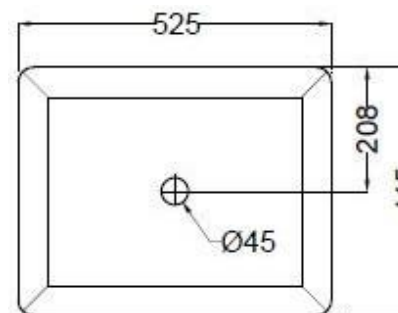

SIDE VIEW

F.F.Lvl.

BACK VIEW

Code	Description
KUS-BLM-35953BIUFSM	Rimless, Blind Installation Wall Hung WC with UF soft close slim seat cover, Hinges, Accessories set, Size : 360x500x335 mm

KUBIX - цена 22825,2 руб.

TOP VIEW

SIDE VIEW

BACK VIEW

Code	Description
KUS-WHM-35953BIUFSM	Rimless, Blind Installation Wall Hung WC with UF soft close slim seat cover, Hinges, Accessories set, Size : 360x500x335 mm

SOLO - цена 18295,2 руб.

Code	Description
SLS-BLM-6953BIUFSM	Rimless, Blind Installation Wall Hung WC with UF soft close slim seat cover, Hinges, Fixing Accessories and Accessories Set, Size : 375x520x400 mm

SOLO - цена 18295,2 руб.

TOP VIEW

SIDE VIEW

Code	Description
JDS-BLM-25907N	Thin Rim Table Top Basin, Shape - Rectangular, Size:525x415x140 mm

JDR – цена 8494,8 руб.

TOP VIEW

SIDE VIEW

Code	Description
JDS-WHM-25907N	Thin Rim Table Top Basin, Shape - Rectangular, Size:525x415x140 mm