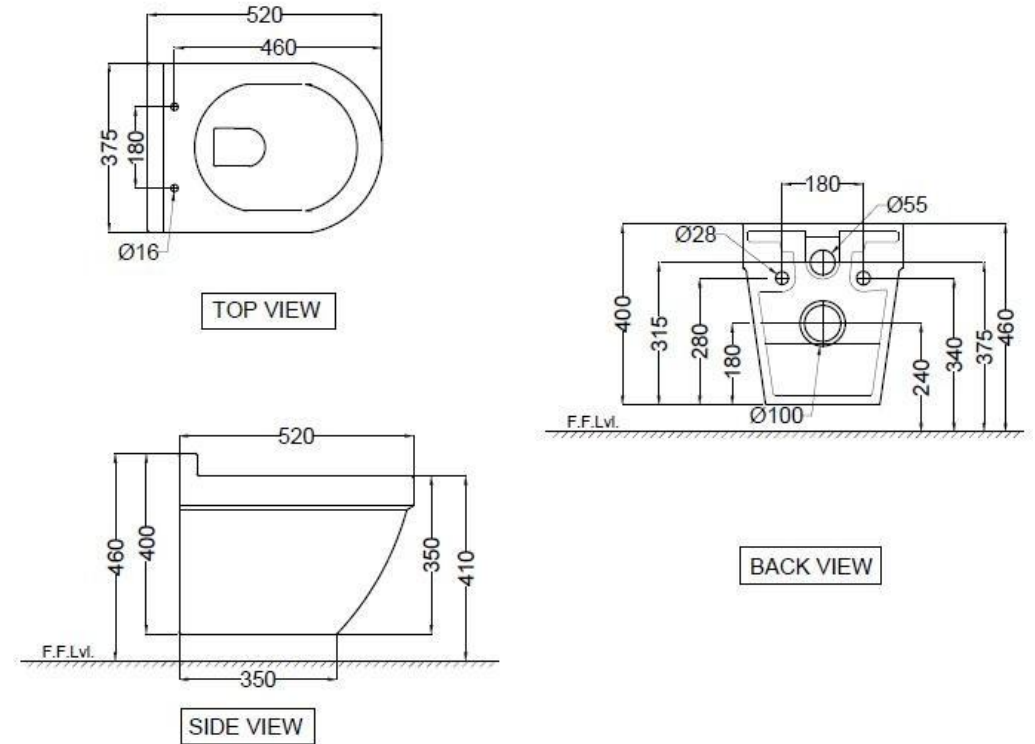

TOP VIEW

SIDE VIEW

BACK VIEW

Code	Description
KUS-WHM-35953BIUFSM	Rimless, Blind Installation Wall Hung WC with UF soft close slim seat cover, Hinges, Accessories set, Size : 360x500x335 mm

SOLO - цена 18295,2 руб.

Code	Description
SLS-BLM-6953BIUFSM	Rimless, Blind Installation Wall Hung WC with UF soft close slim seat cover, Hinges, Fixing Accessories and Accessories Set, Size : 375x520x400 mm

SOLO - цена 18295,2 руб.

TOP VIEW

SIDE VIEW

Code	Description
JDS-BLM-25907N	Thin Rim Table Top Basin, Shape - Rectangular, Size:525x415x140 mm

JDR – цена 8494,8 руб.

TOP VIEW

SIDE VIEW

Code	Description
JDS-WHM-25907N	Thin Rim Table Top Basin, Shape - Rectangular, Size:525x415x140 mm

JDR – цена 10628,4 руб.

TOP VIEW

FRONT VIEW

Code	Description
JDS-BLM-25911	Thin Rim Table Top Basin, Shape - Square, Size:420x420x150 mm

JDR – цена 10628,4 руб.

TOP VIEW

FRONT VIEW

Code	Description
JDS-WHM-25911	Thin Rim Table Top Basin, Shape - Square, Size:420x420x150 mm