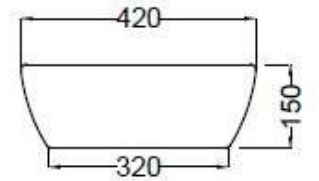

TOP VIEW

SIDE VIEW

Code	Description
JDS-BLM-25907N	Thin Rim Table Top Basin, Shape - Rectangular, Size:525x415x140 mm

JDR – цена 8494,8 руб.

TOP VIEW

SIDE VIEW

Code	Description
JDS-WHM-25907N	Thin Rim Table Top Basin, Shape - Rectangular, Size:525x415x140 mm

JDR – цена 10628,4 руб.

TOP VIEW

FRONT VIEW

Code	Description
JDS-BLM-25911	Thin Rim Table Top Basin, Shape - Square, Size:420x420x150 mm

JDR – цена 10628,4 руб.

TOP VIEW

FRONT VIEW

Code	Description
JDS-WHM-25911	Thin Rim Table Top Basin, Shape - Square, Size:420x420x150 mm