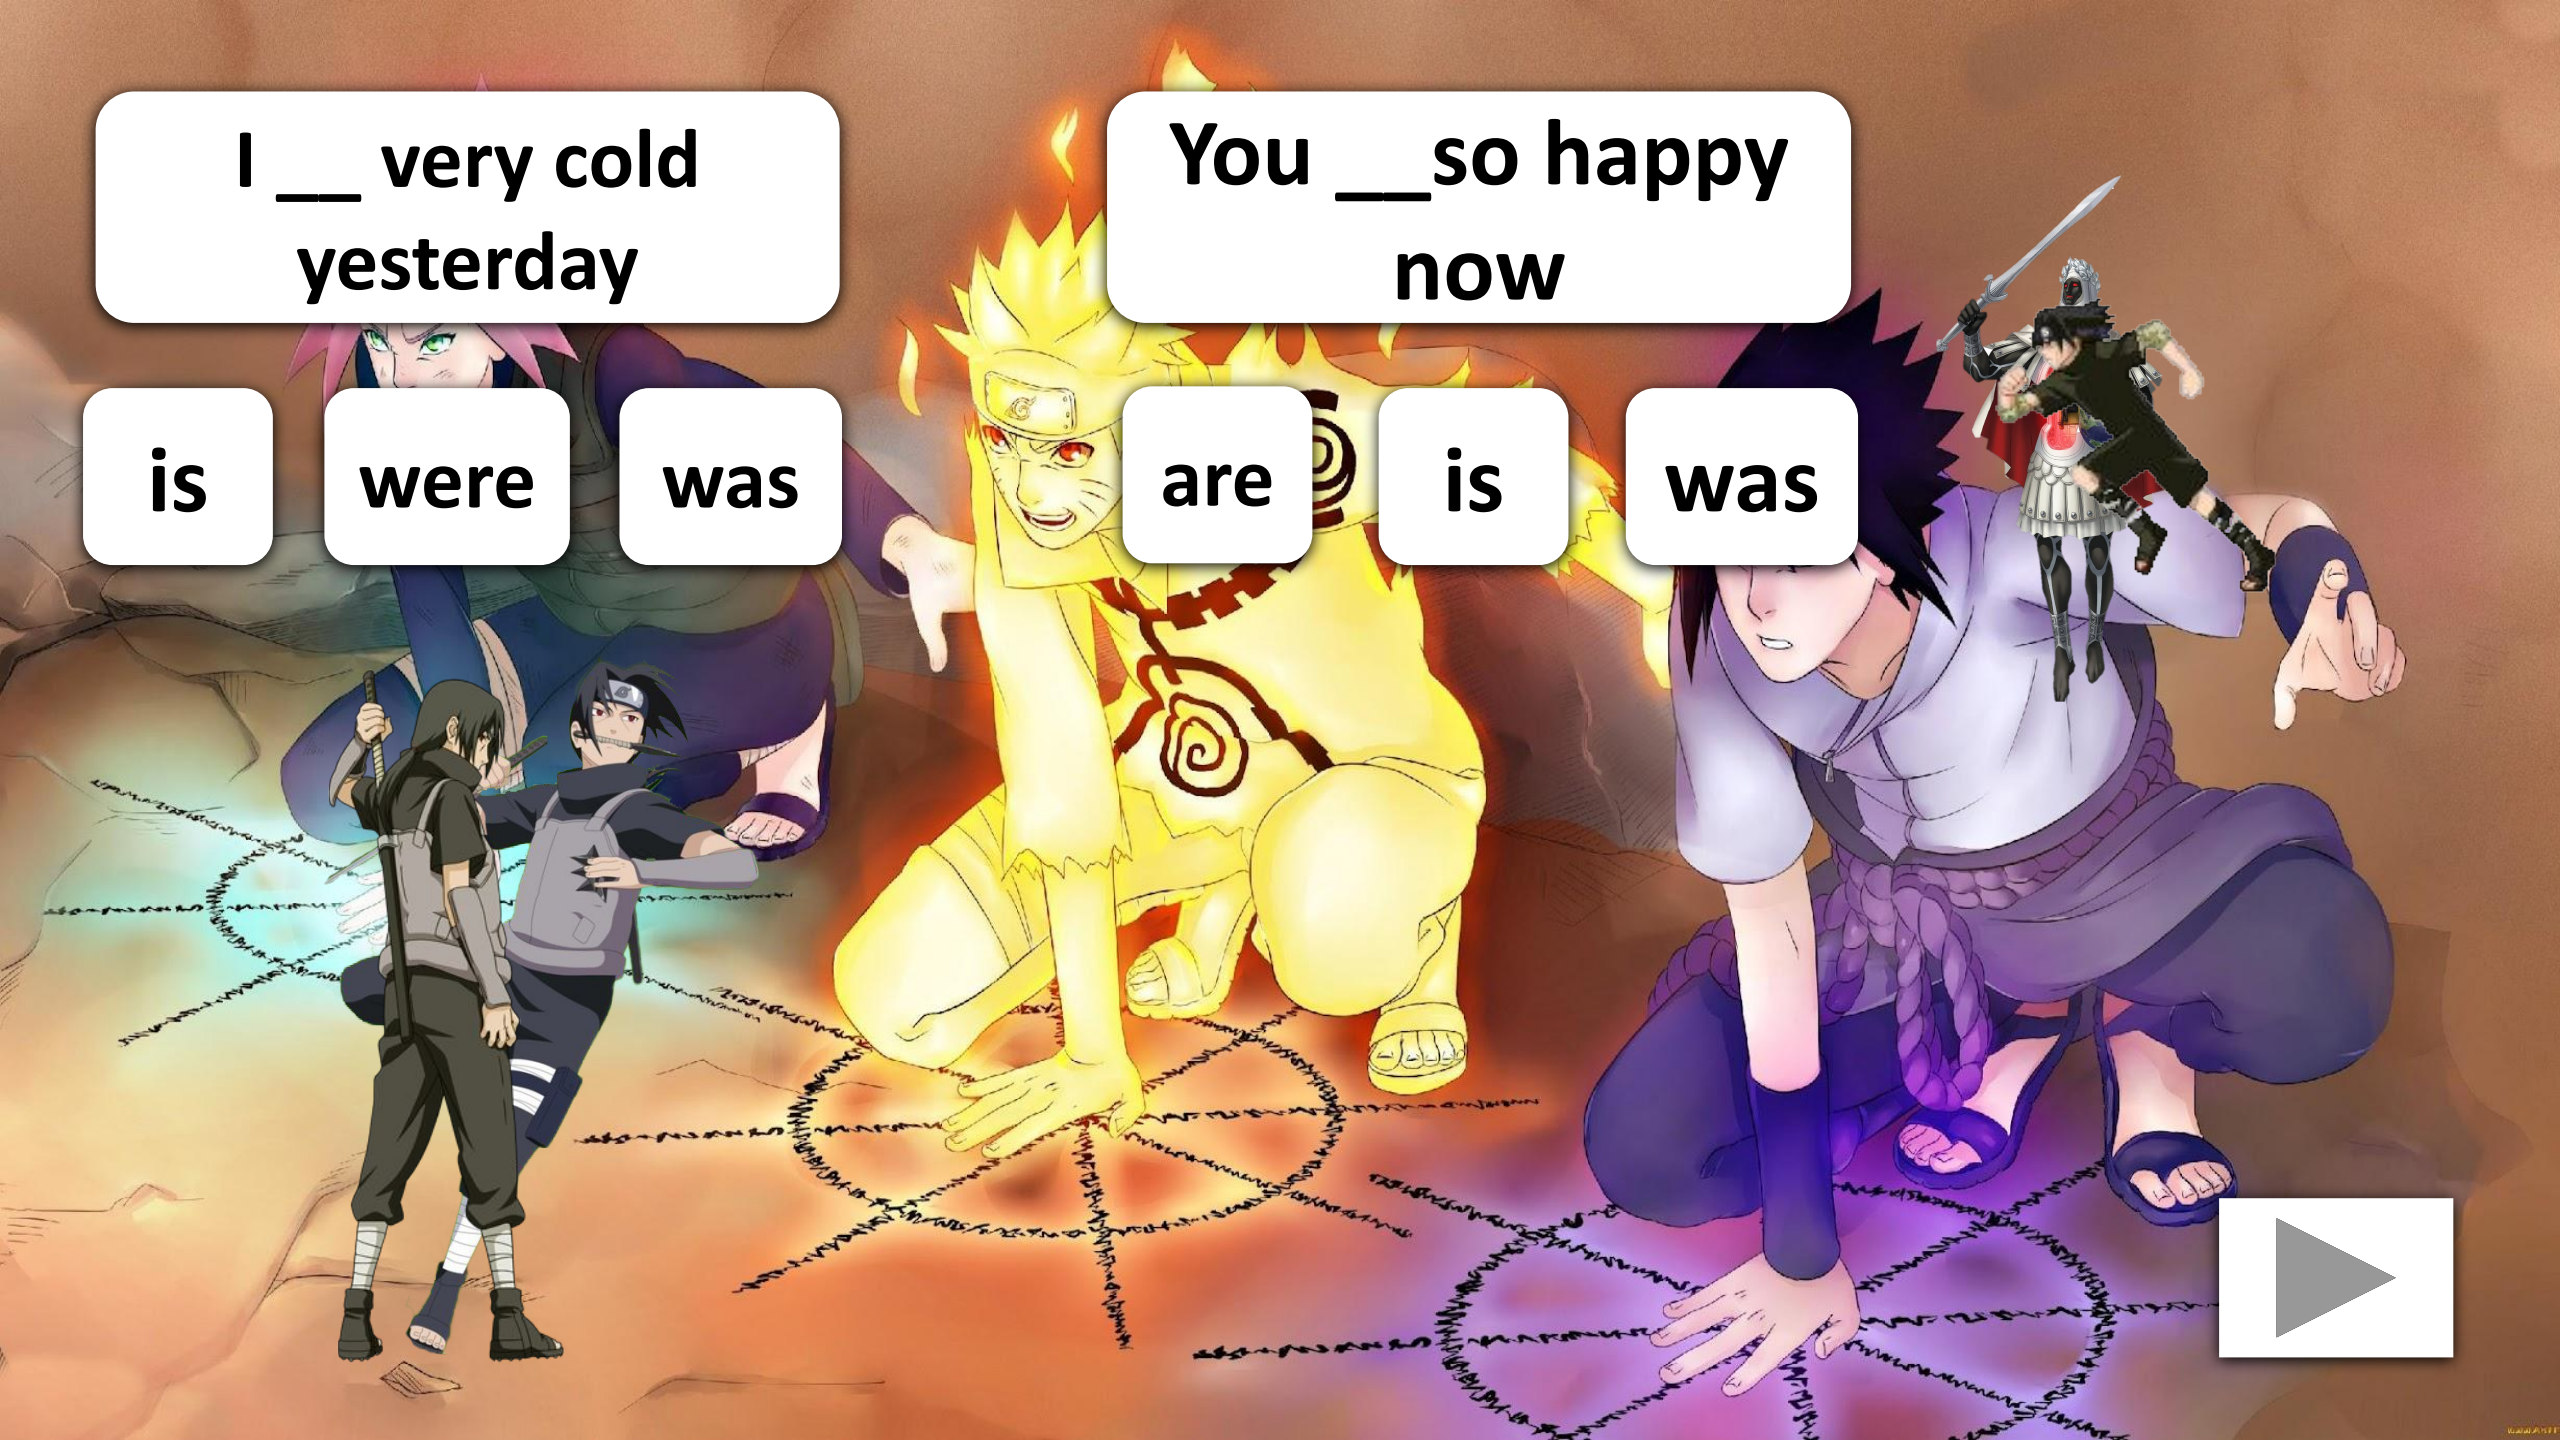

I __ very cold
yesterday

You __ so happy
now

is

were

was

are

is

was