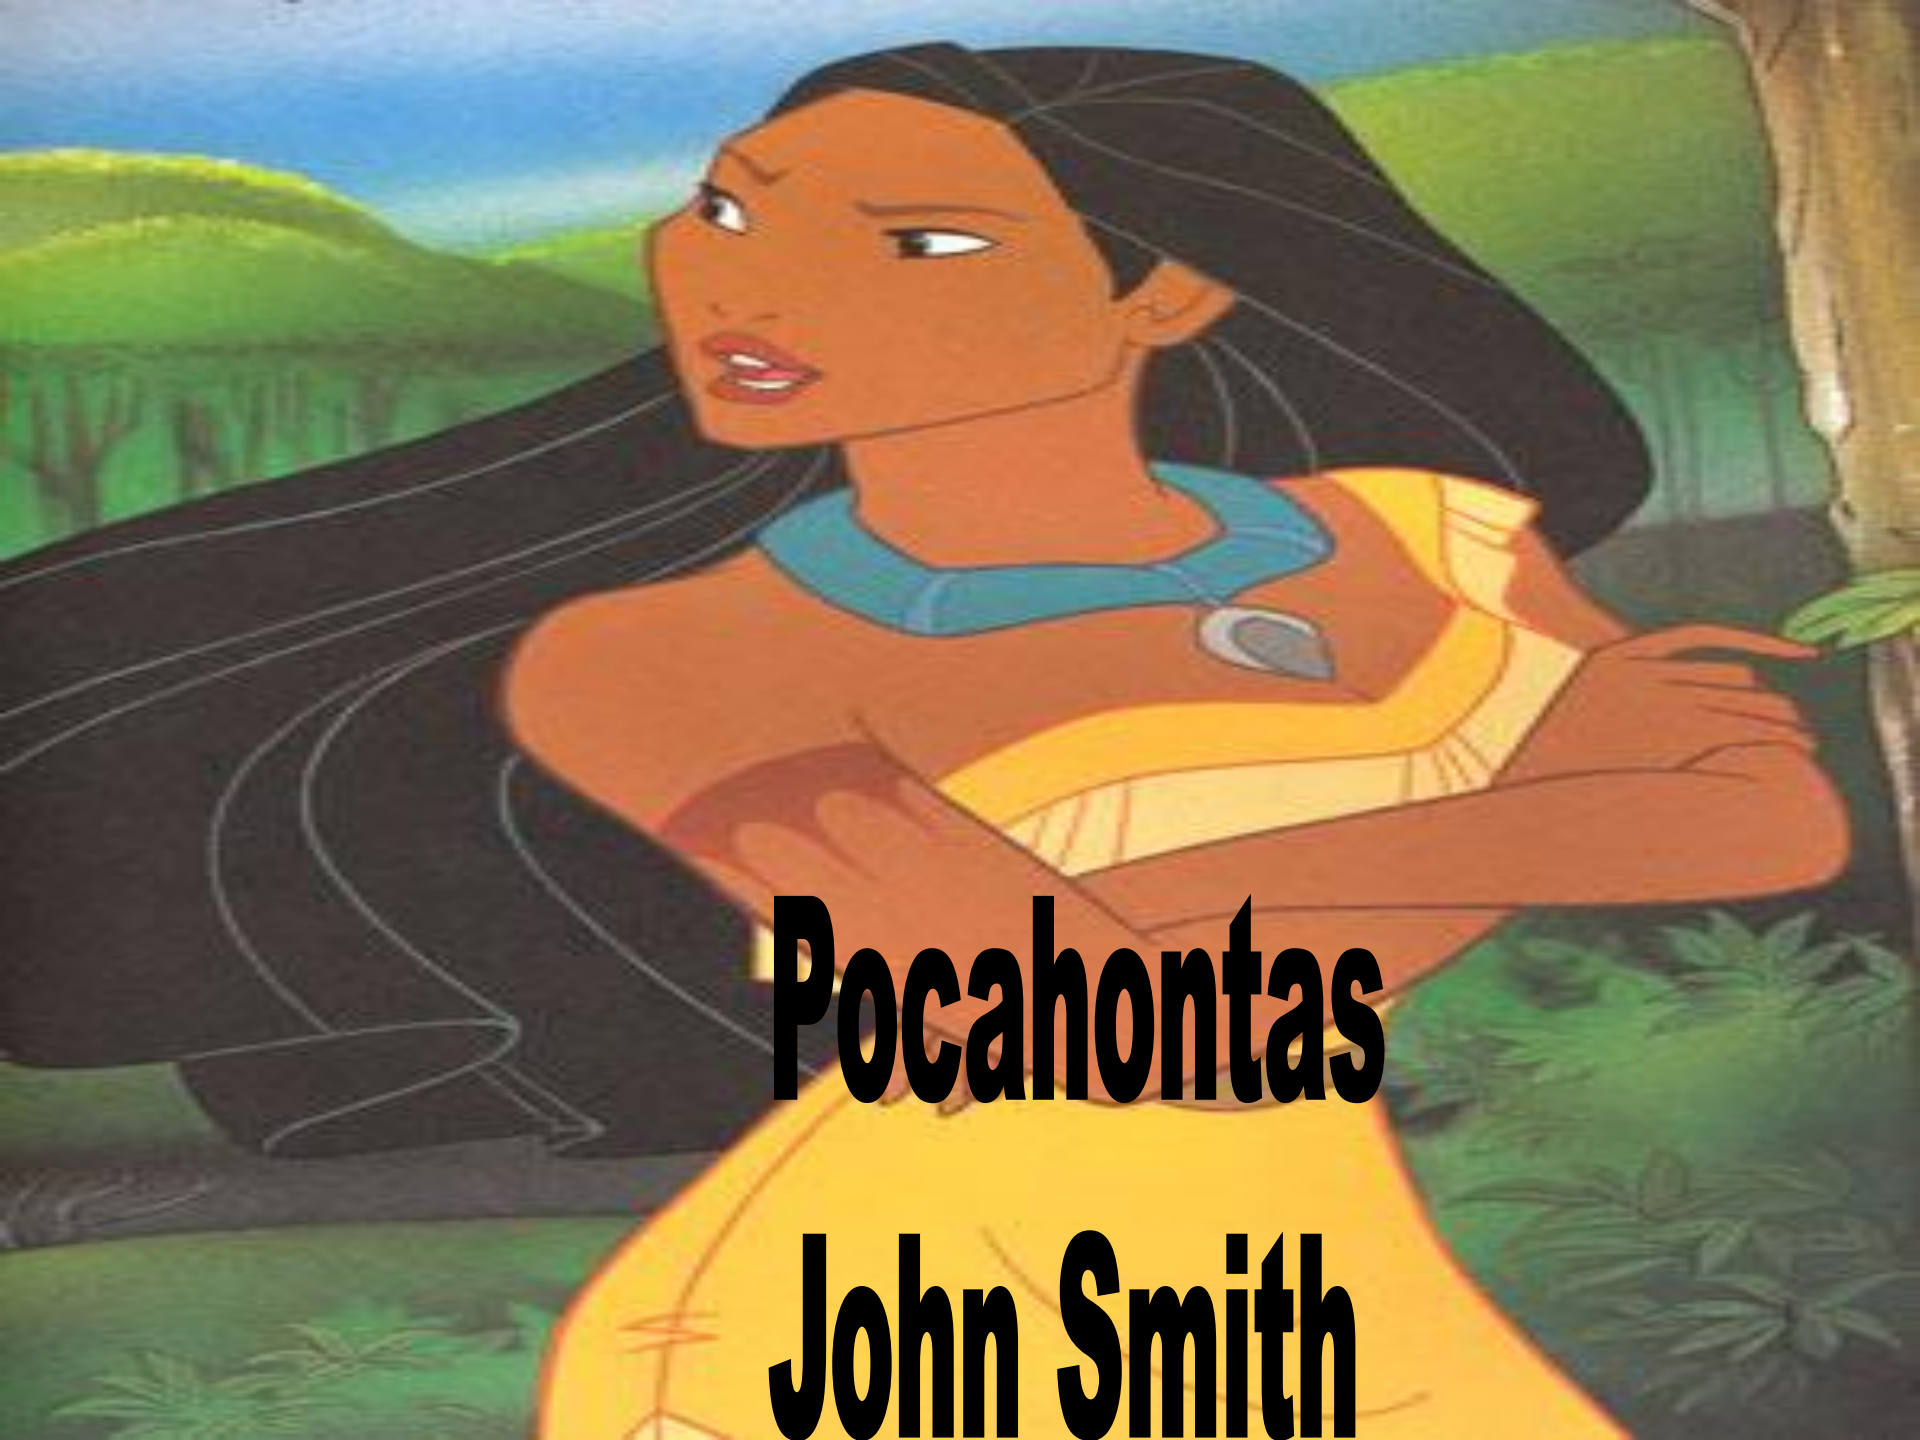

Pocahontas

John Smith

Betsy Ross Flag

Condoleezza Rice
Sec of State

Rosa Parks

Bus

A photograph of Sandra Day O'Connor, a former Associate Justice of the United States Supreme Court. She is shown from the chest up, wearing a black judicial robe with a prominent white lace collar. She has short, wavy white hair and is smiling warmly, looking slightly to her left. The background is a blurred interior space, likely a courtroom or a formal hall, with an American flag visible on the right side. The text "Sandra Day O'Connor" and "Spreme Court" is overlaid in yellow on the lower part of the image.