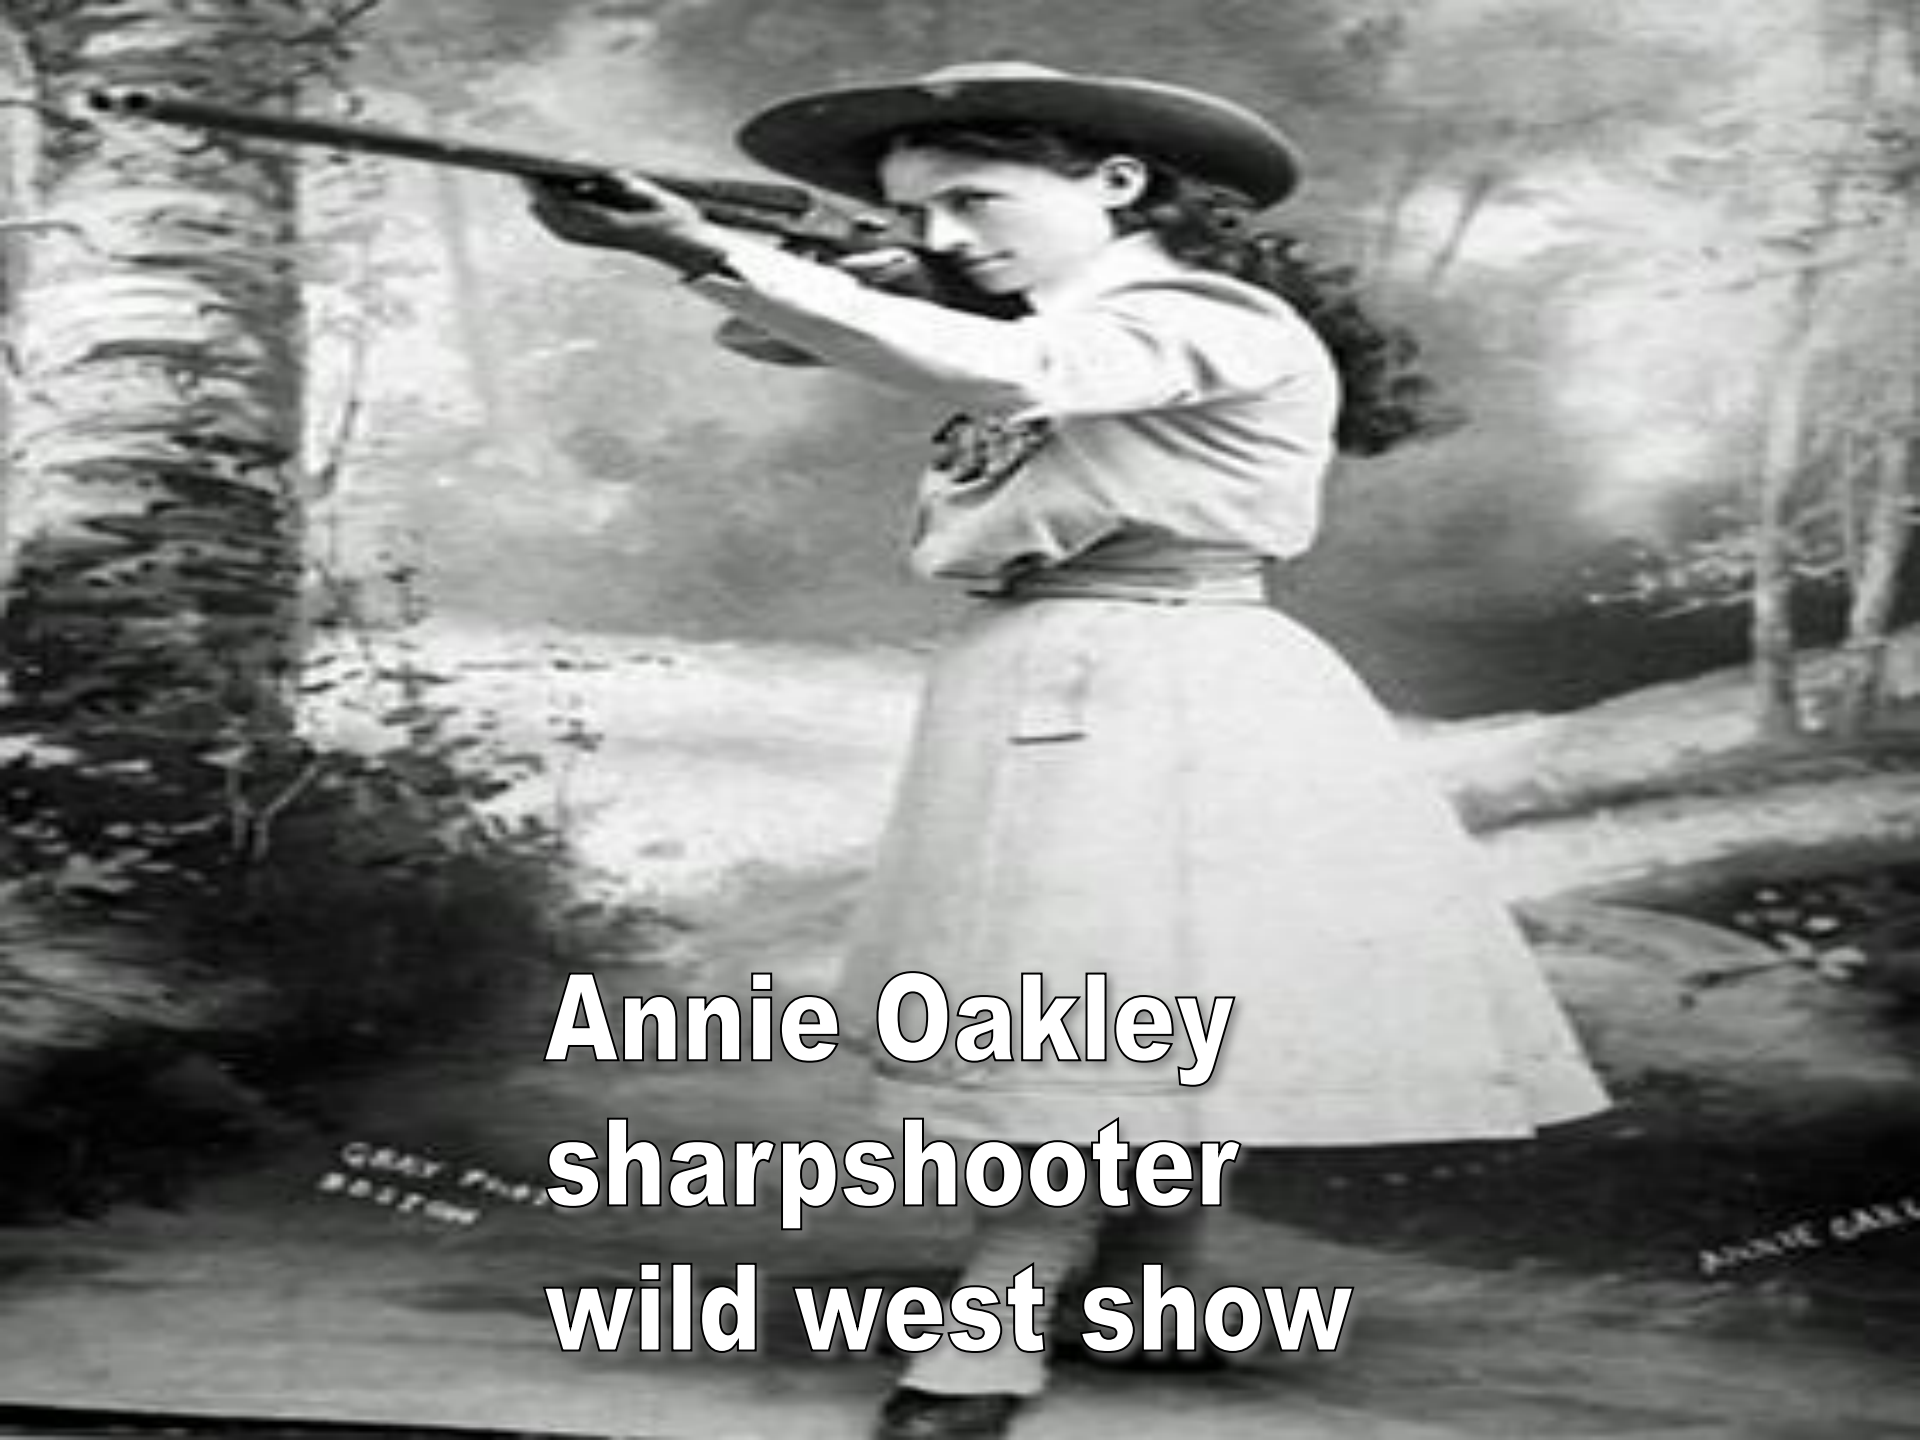

Women

GRAY PHOTO
BOSTON

ANNIE CARR

Whoopi Goldberg

Women

Cher
Singer/Actress

Yoko Ono
Lennon/Activist

Ruth Westheimer

Dr. Ruth

Oprah Winfrey
talk/actress,prod

Sally Ride
1st in space

**Annie Oakley
sharpshooter
wild west show**

GRAY PHOTO
BOSTON

ANNIE OAKLEY

Diana Ross
singer
Supremes

Amelia Earhart
transcontinental

Pocahontas

John Smith

Betsy Ross Flag

Condoleezza Rice
Sec of State

Rosa Parks

Bus

A photograph of Sandra Day O'Connor, a former Associate Justice of the United States Supreme Court. She is shown from the chest up, wearing a black judicial robe with a prominent white lace collar. She has short, wavy white hair and is smiling warmly, looking slightly to her left. The background is a blurred interior space, likely a courtroom or a formal hall, with an American flag visible on the right side. The text "Sandra Day O'Connor" and "Spreme Court" is overlaid in yellow on the lower part of the image.

Sandra Day O'Connor
Spreme Court

A black and white portrait of Helen Keller. She is wearing a dark, elegant hat with a large feather and a necklace with a circular pendant. She has a slight smile and is looking directly at the camera. The background is a plain, light color.