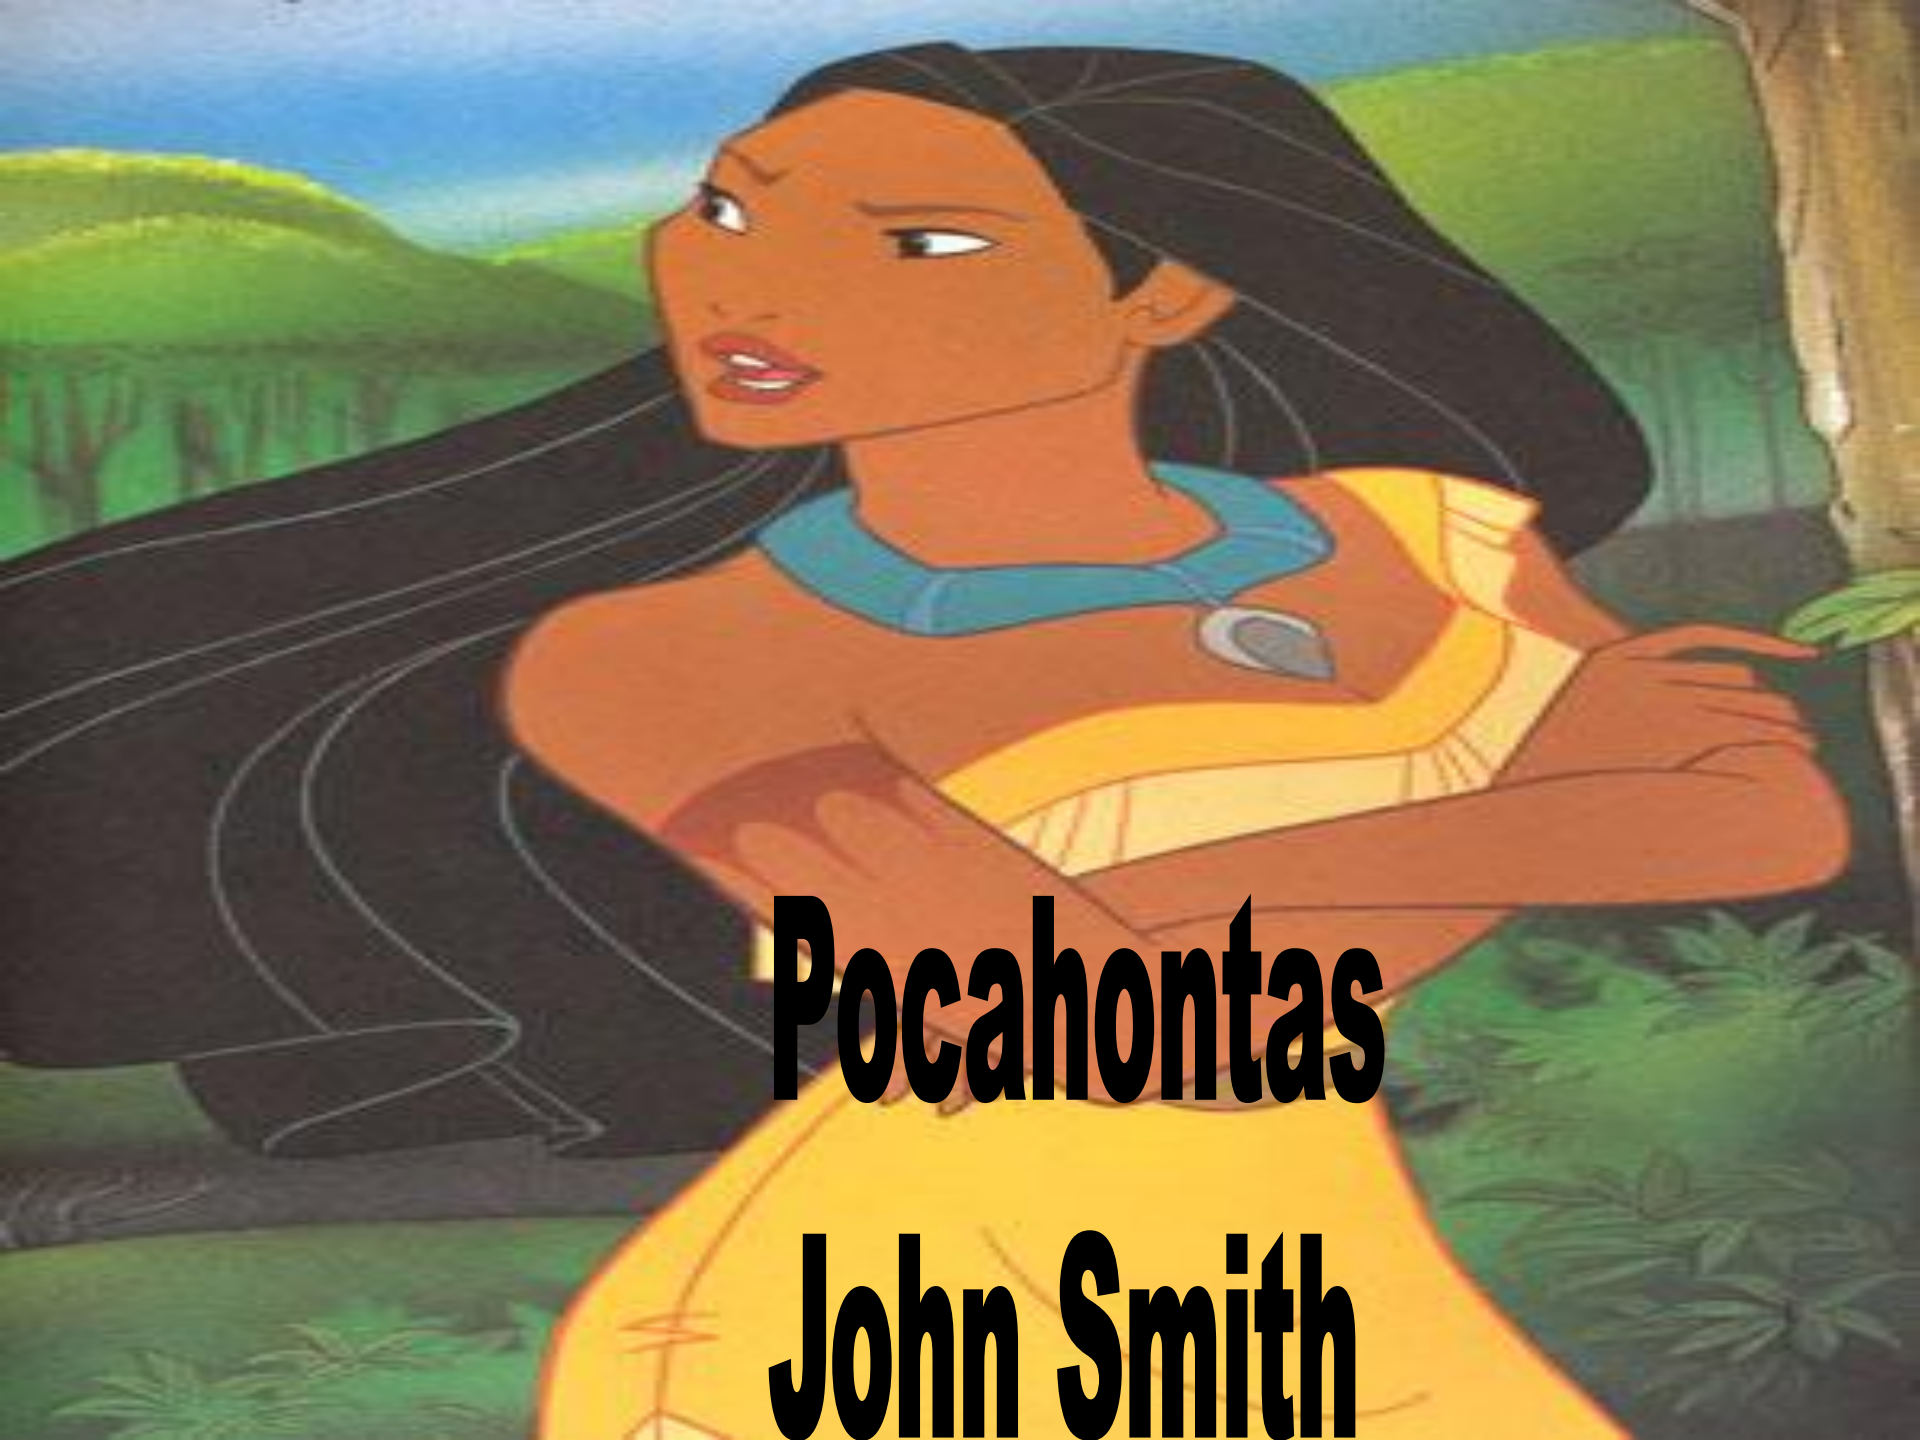

Pocahontas

John Smith

Betsy Ross Flag

Condoleezza Rice
Sec of State

Rosa Parks

Bus

A photograph of Sandra Day O'Connor, a former Associate Justice of the United States Supreme Court. She is shown from the chest up, wearing a black judicial robe with a prominent white lace collar. She has short, wavy white hair and is smiling warmly, looking slightly to her left. The background is a blurred interior space, likely a courtroom, with an American flag visible on the right side. The text "Sandra Day O'Connor" and "Spreme Court" is overlaid in yellow on the lower part of the image.

Helen Keller

Susan B Anthony
suffrage

A black and white portrait of Harriet Tubman, an elderly African American woman with a serious expression. She is wearing a white headscarf and a white shawl. The background is dark. The text "Harriet Tubman" and "Underground RR" is overlaid on the bottom left of the image.