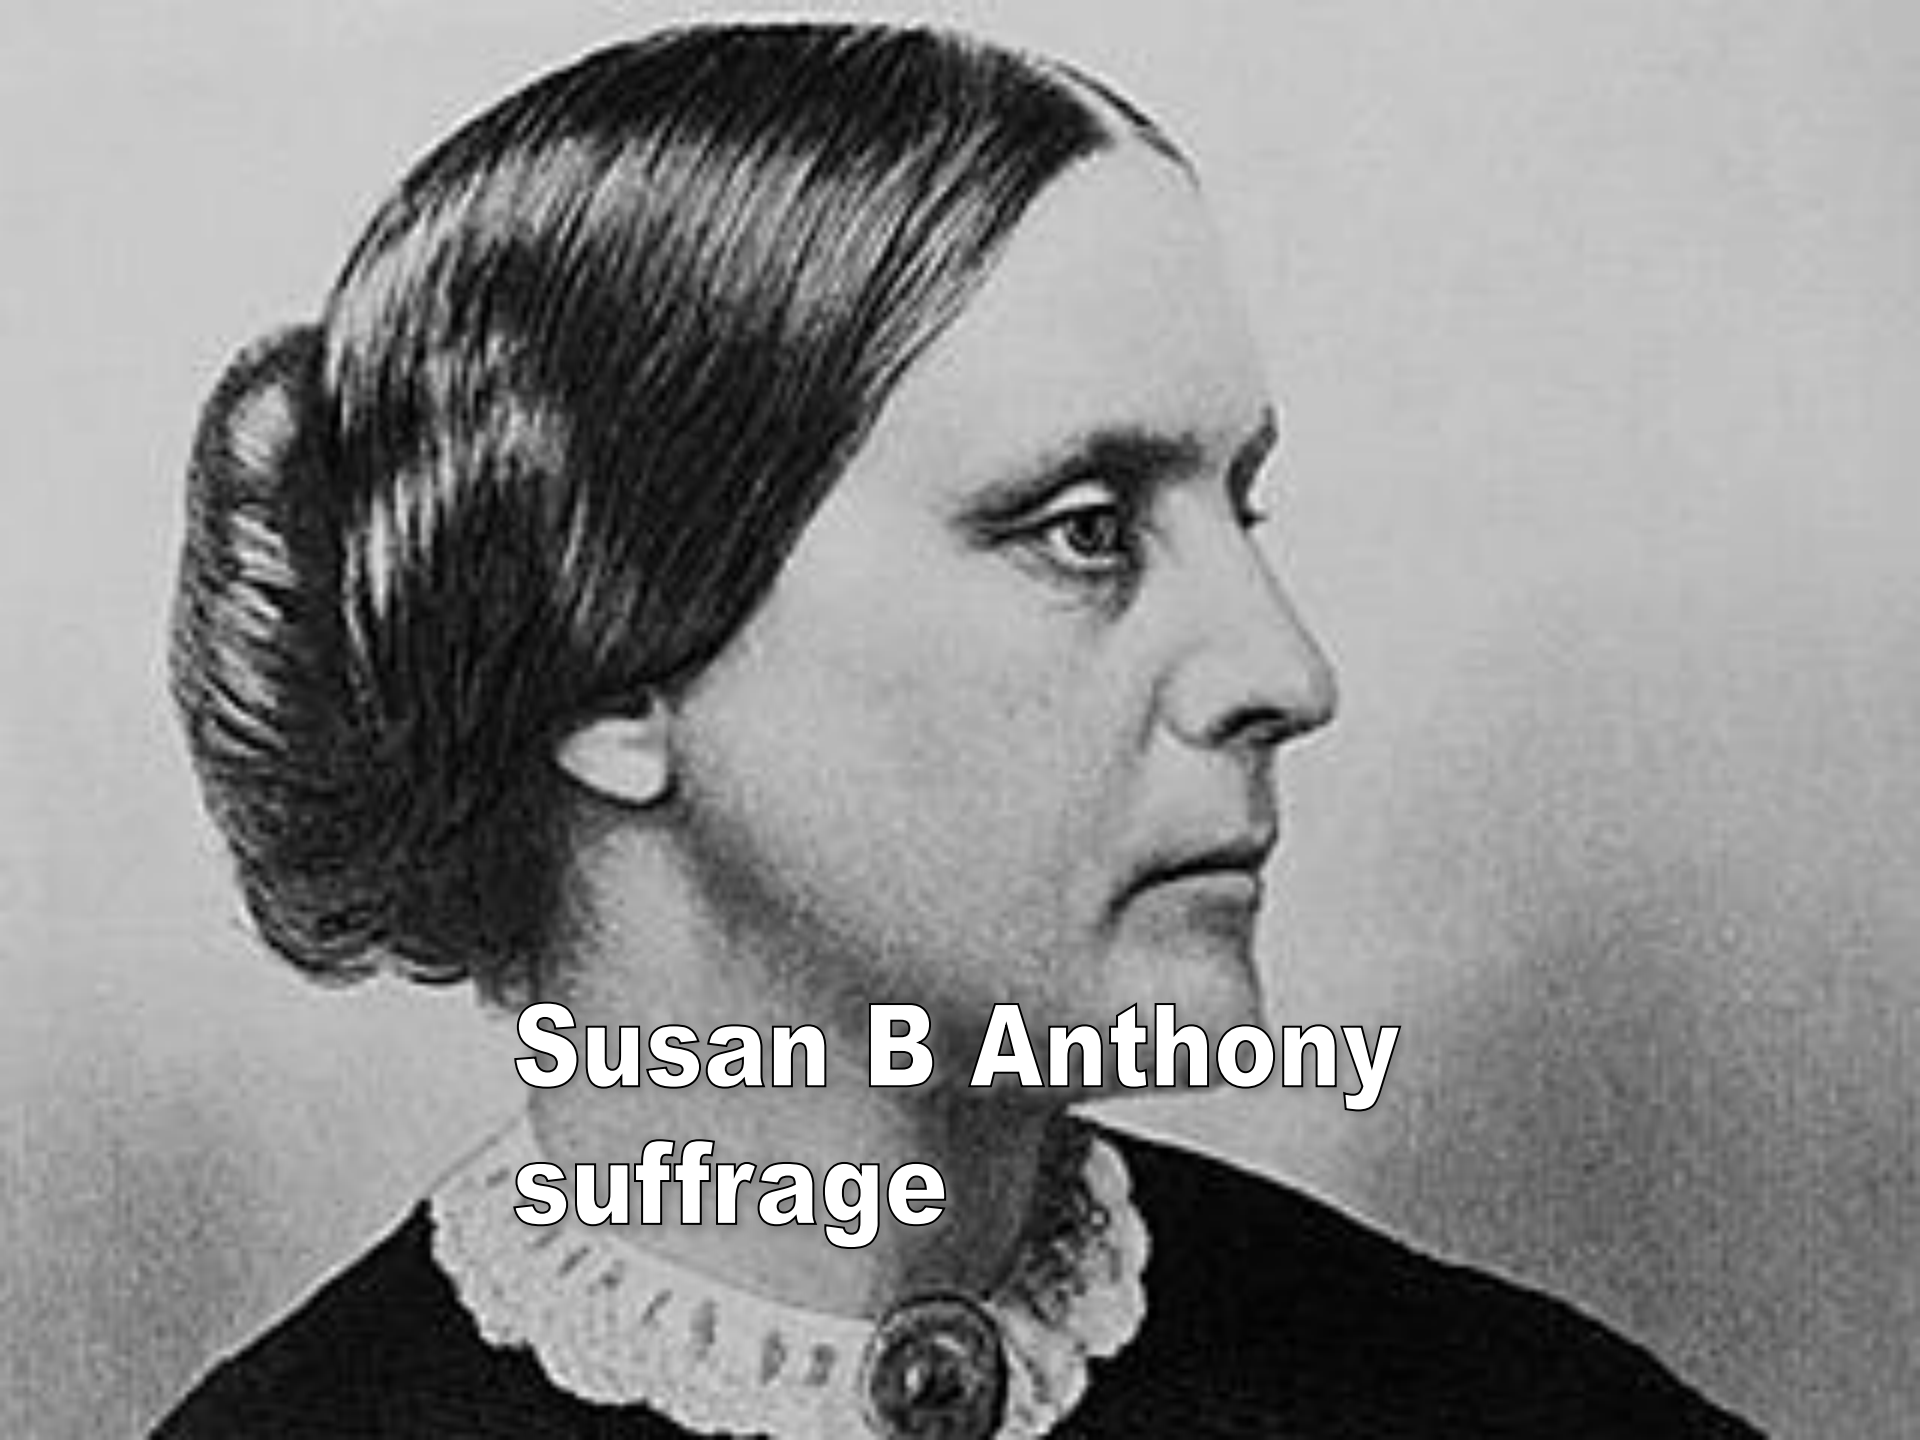

Pocahontas

John Smith

Betsy Ross Flag

Condoleezza Rice
Sec of State

Rosa Parks

Bus

A photograph of Sandra Day O'Connor, a former Associate Justice of the United States Supreme Court. She is shown from the chest up, wearing a black judicial robe with a prominent white lace collar. She has short, wavy white hair and is smiling warmly, looking slightly to her left. The background is a blurred interior space, likely a courtroom, with an American flag visible on the right side. The text "Sandra Day O'Connor" and "Spreme Court" is overlaid in yellow on the lower part of the image.

Sandra Day O'Connor
Spreme Court

A black and white portrait of Helen Keller. She is wearing a dark, elegant hat with a large feather and a necklace with a circular pendant. She has a slight smile and is looking directly at the camera.

Helen Keller

Susan B Anthony
suffrage

A black and white portrait of Harriet Tubman, an elderly African American woman with a serious expression. She is wearing a white headscarf and a white shawl. The background is dark. The text "Harriet Tubman" and "Underground RR" is overlaid on the bottom left of the image.