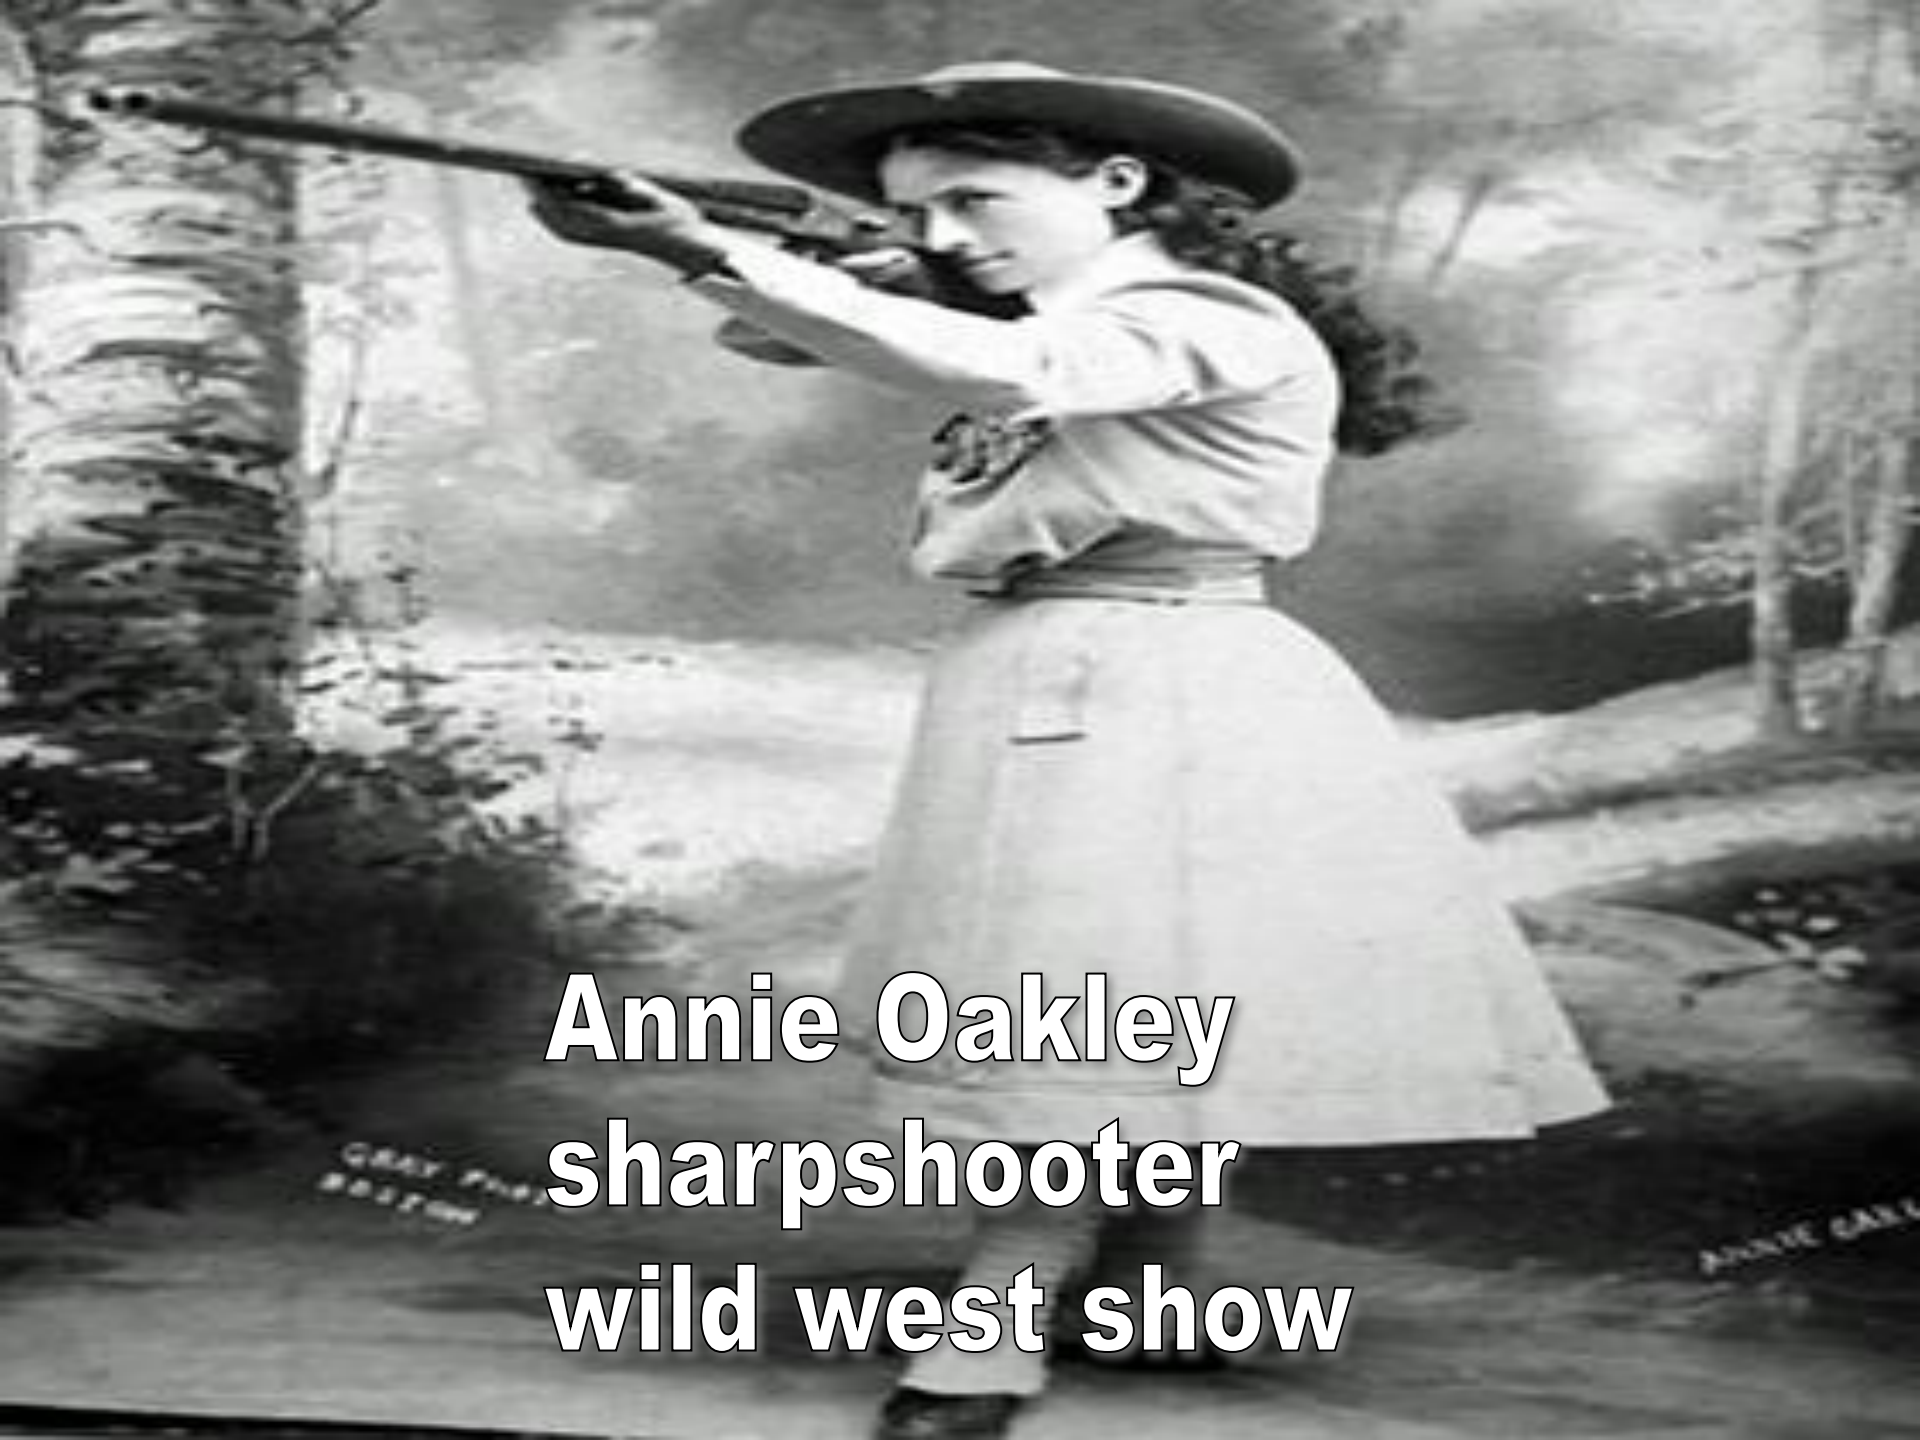

Women

GRAY PHOTO
BOSTON

ANNIE CARR

Whoopi Goldberg

Women

Cher
Singer/Actress

Yoko Ono
Lennon/Activist

Ruth Westheimer

Dr. Ruth

Oprah Winfrey
talk/actress,prod

Sally Ride
1st in space

**Annie Oakley
sharpshooter
wild west show**

GRAY PHOTO
BOSTON

ANNIE OAKLEY

Diana Ross
singer
Supremes

**Amelia Earhart
transcontinental**

Pocahontas

John Smith

Betsy Ross Flag

Condoleezza Rice
Sec of State

Rosa Parks

Bus

A photograph of Sandra Day O'Connor, a former Associate Justice of the United States Supreme Court. She is shown from the chest up, wearing a black judicial robe with a prominent white lace collar. She has short, wavy white hair and is smiling warmly, looking slightly to her left. The background is a blurred interior space, likely a courtroom, with an American flag visible on the right side. The text "Sandra Day O'Connor" and "Spreme Court" is overlaid in yellow on the lower part of the image.

Sandra Day O'Connor
Spreme Court

A black and white portrait of Helen Keller. She is wearing a dark, elegant hat with a large feather and a necklace with a circular pendant. She has a slight smile and is looking directly at the camera.