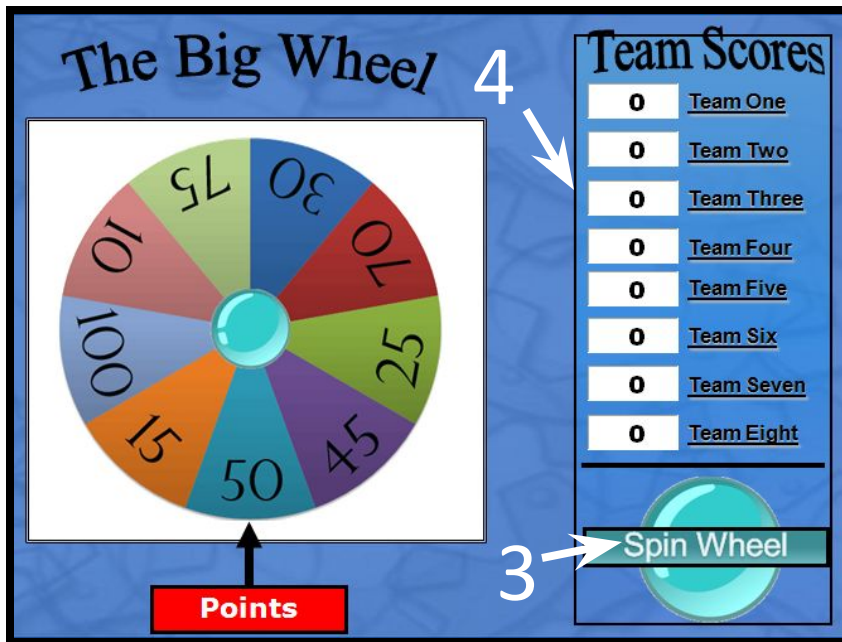

The Big Wheel

Play

The Big Wheel

Instructions:

- 1) Divide into Teams
- 2) Ask a Question to a Team
- 3) If correct, click the Spin Wheel Button to choose the number of points that team will receive.
- 4) Type points from wheel into Team Score Box
- 5) Continue until out of questions.

Play

The Big Wheel

Points

Team Scores

Team One

Team Two

Team Three

Team Four