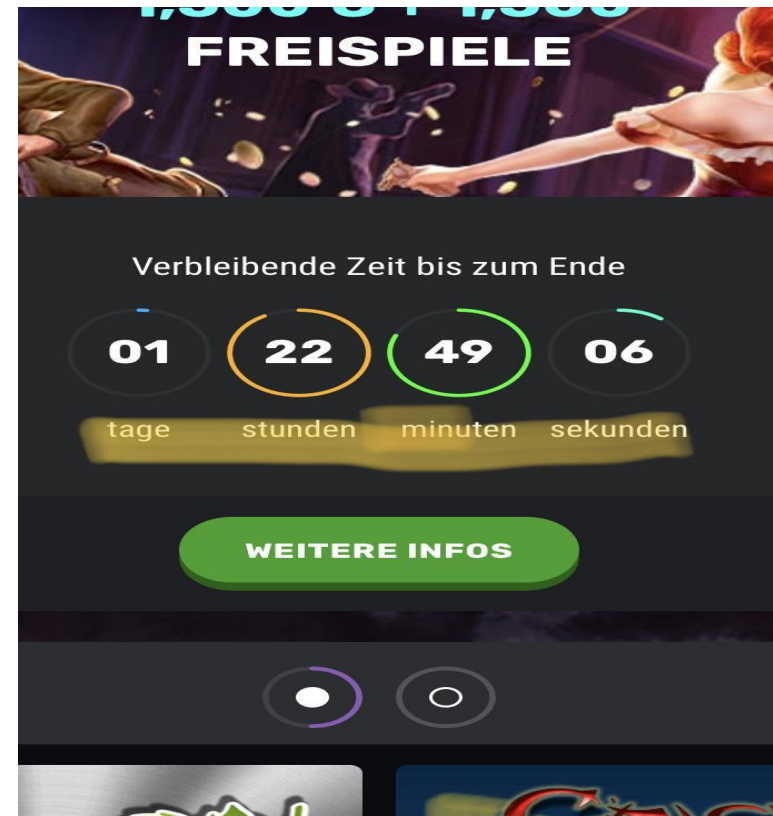

- The yellow words must be with first capital letter „Tage - Stunden - Minuten - Sekunden“