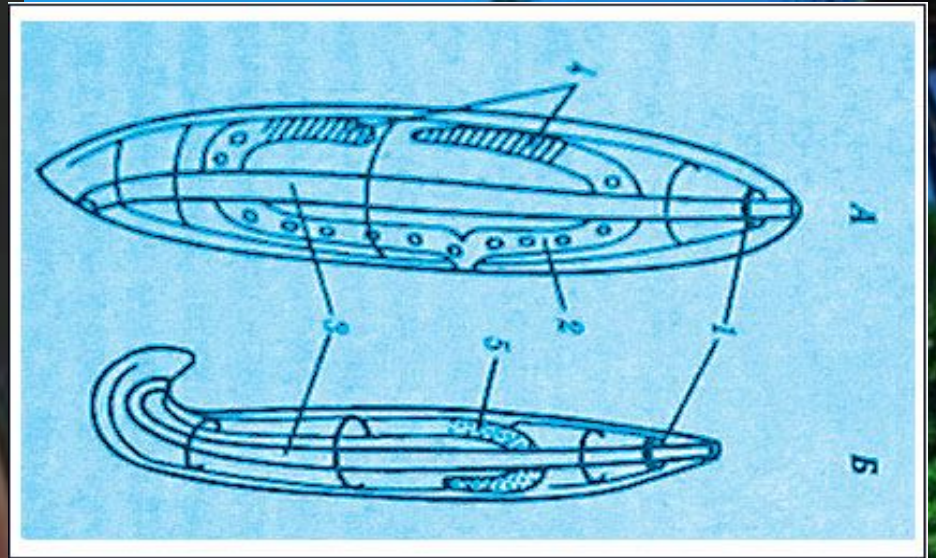

A tropical beach scene at sunset. The sky is a warm orange and yellow, with silhouettes of palm trees against it. The ocean is calm, and a sandy beach is visible in the foreground. The text is overlaid on the left side of the image.

Какие
приспособления
наиболее характерны
для **Круглых Червей**
и почему?

A tropical beach scene at sunset. The sky is a mix of orange, yellow, and light blue. The ocean is calm with gentle waves. In the foreground, several palm trees lean over the beach. The text '2 тур' is at the top, 'ЗООЛОГИЧЕСКАЯ' is in the middle, and 'ШАРАДА' is at the bottom, all in white serif font.

2 тур
ЗООЛОГИЧЕСКАЯ
ШАРАДА