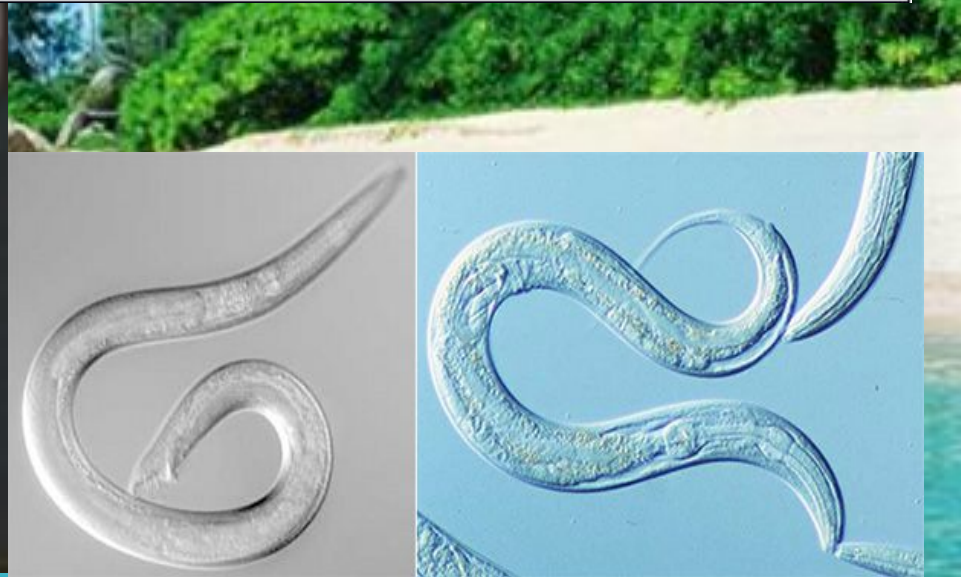

A tropical beach scene at sunset. The sky is a warm orange and yellow, with silhouettes of palm trees against it. The ocean is calm, and a sandy beach is visible in the foreground. The text is overlaid on the image.

Какие  
приспособления  
наиболее характерны  
для **Круглых Червей**  
и почему?

A tropical beach scene at sunset. The sky is a mix of orange, yellow, and light blue. The ocean is calm with gentle waves. In the foreground, several palm trees lean over the beach. The text '2 тур' is at the top, 'ЗООЛОГИЧЕСКАЯ' is in the middle, and 'ШАРАДА' is at the bottom, all in white serif font.