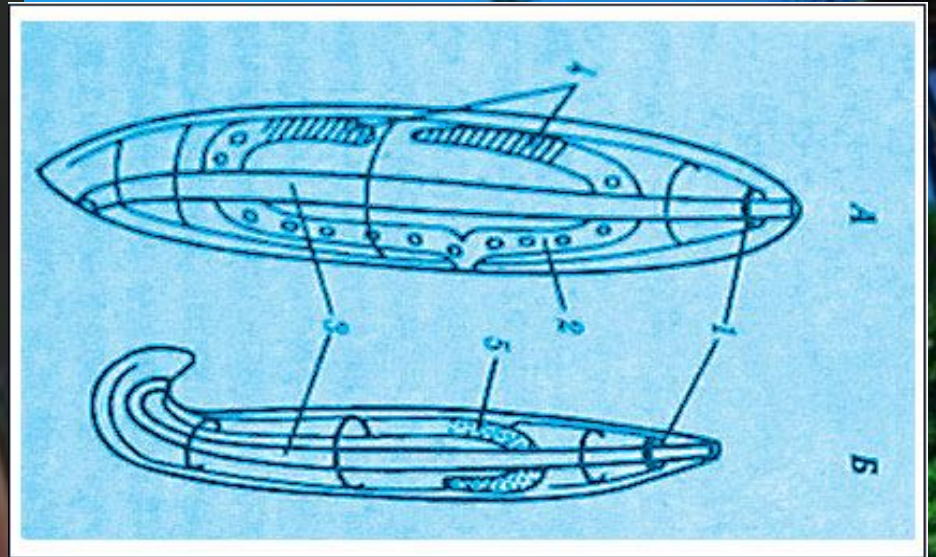

A tropical beach scene at sunset. The sky is a warm orange and yellow, with silhouettes of palm trees against it. The ocean is calm, and a sandy beach is visible in the foreground. The text is overlaid on the image.

Какие  
приспособления  
наиболее характерны  
для **Круглых Червей**  
и почему?

A tropical beach scene at sunset. The sky is a mix of orange, yellow, and light blue. The ocean is calm with gentle waves. In the foreground, several palm trees lean over the beach. The text '2 тур' is at the top, 'ЗООЛОГИЧЕСКАЯ' is in the middle, and 'ШАРАДА' is at the bottom, all in white serif font.

2 тур  
ЗООЛОГИЧЕСКАЯ  
ШАРАДА