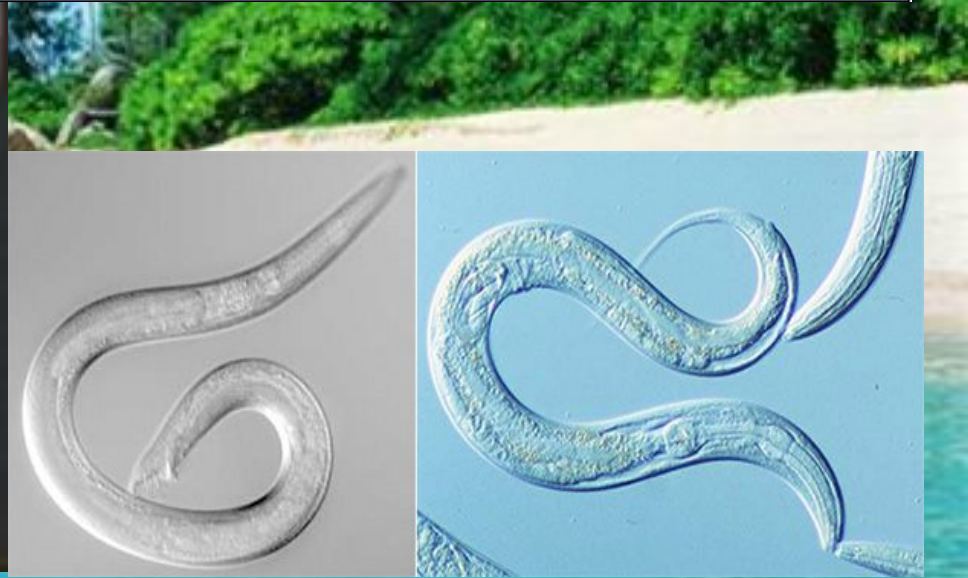

A tropical beach scene at sunset. The sky is a warm orange and yellow, with silhouettes of palm trees against it. The ocean is calm, and a sandy beach is visible in the foreground. The text is overlaid on the left side of the image.

Какие
приспособления
наиболее характерны
для **Круглых Червей**
и почему?

A tropical beach scene at sunset. The sky is a mix of orange, yellow, and light blue. The ocean is calm with gentle waves. In the foreground, several palm trees lean over the beach. The text '2 тур' is at the top, 'ЗООЛОГИЧЕСКАЯ' is in the middle, and 'ШАРАДА' is at the bottom, all in white serif font.