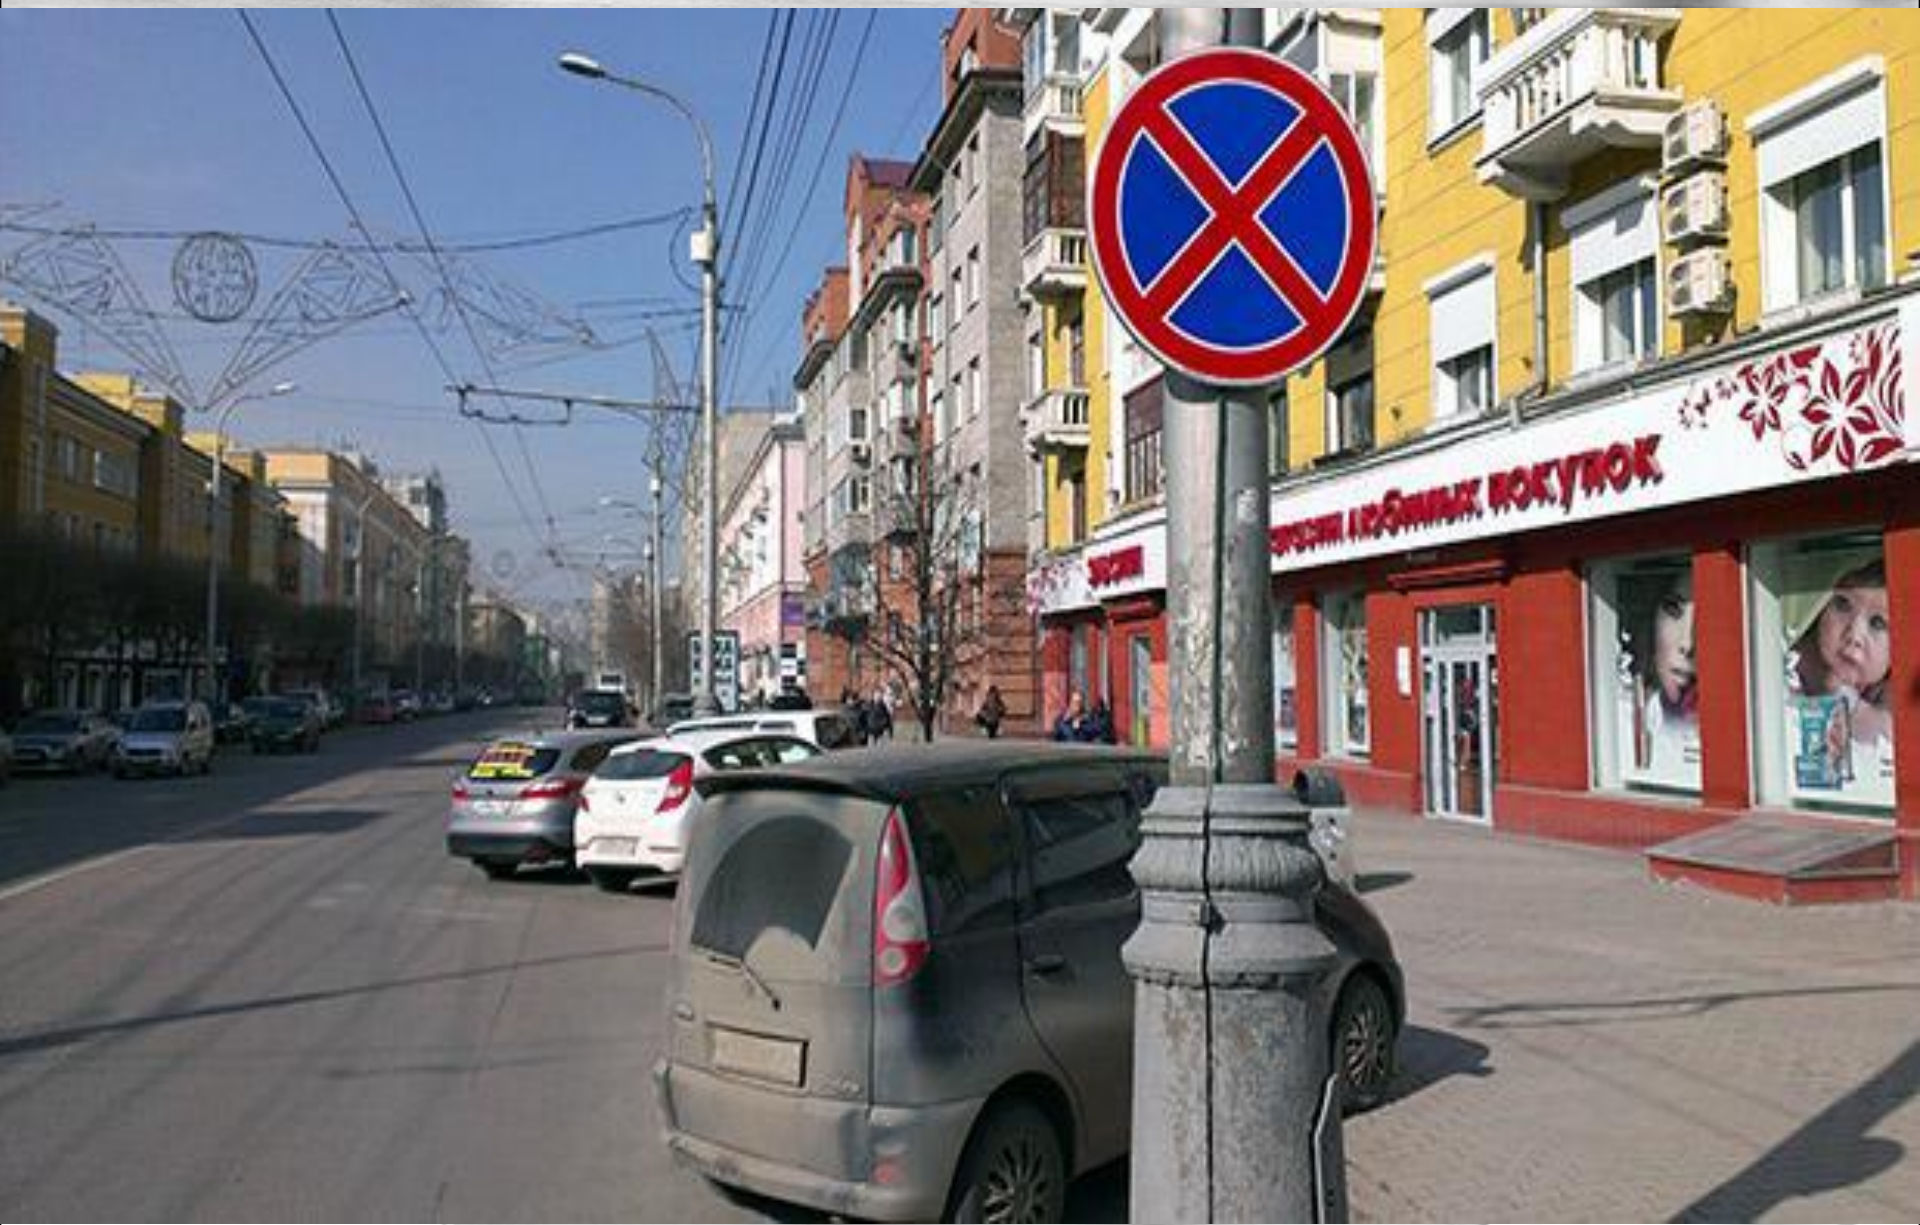

НРО

A stylized white graphic logo on a dark blue background with bokeh light effects. The logo consists of several interconnected geometric shapes: a top-left square containing the Cyrillic letters 'НРО', a central square with a smaller square inside, a bottom-left square with a smaller square inside, and a large, complex shape on the right that resembles a stylized 'А' or 'R'. The overall design is clean and modern.

НРО

A stylized white graphic logo is centered on a dark blue background filled with out-of-focus bokeh lights in various colors (yellow, orange, blue, red). The logo consists of several interconnected geometric shapes: a top-left square containing the Cyrillic letters 'НРО', a central square with a smaller square inside, a vertical bar to the right of the central square, and a larger, more complex shape on the right side that resembles a stylized letter 'А' or 'А' with a square cutout at the top. The overall style is modern and minimalist.