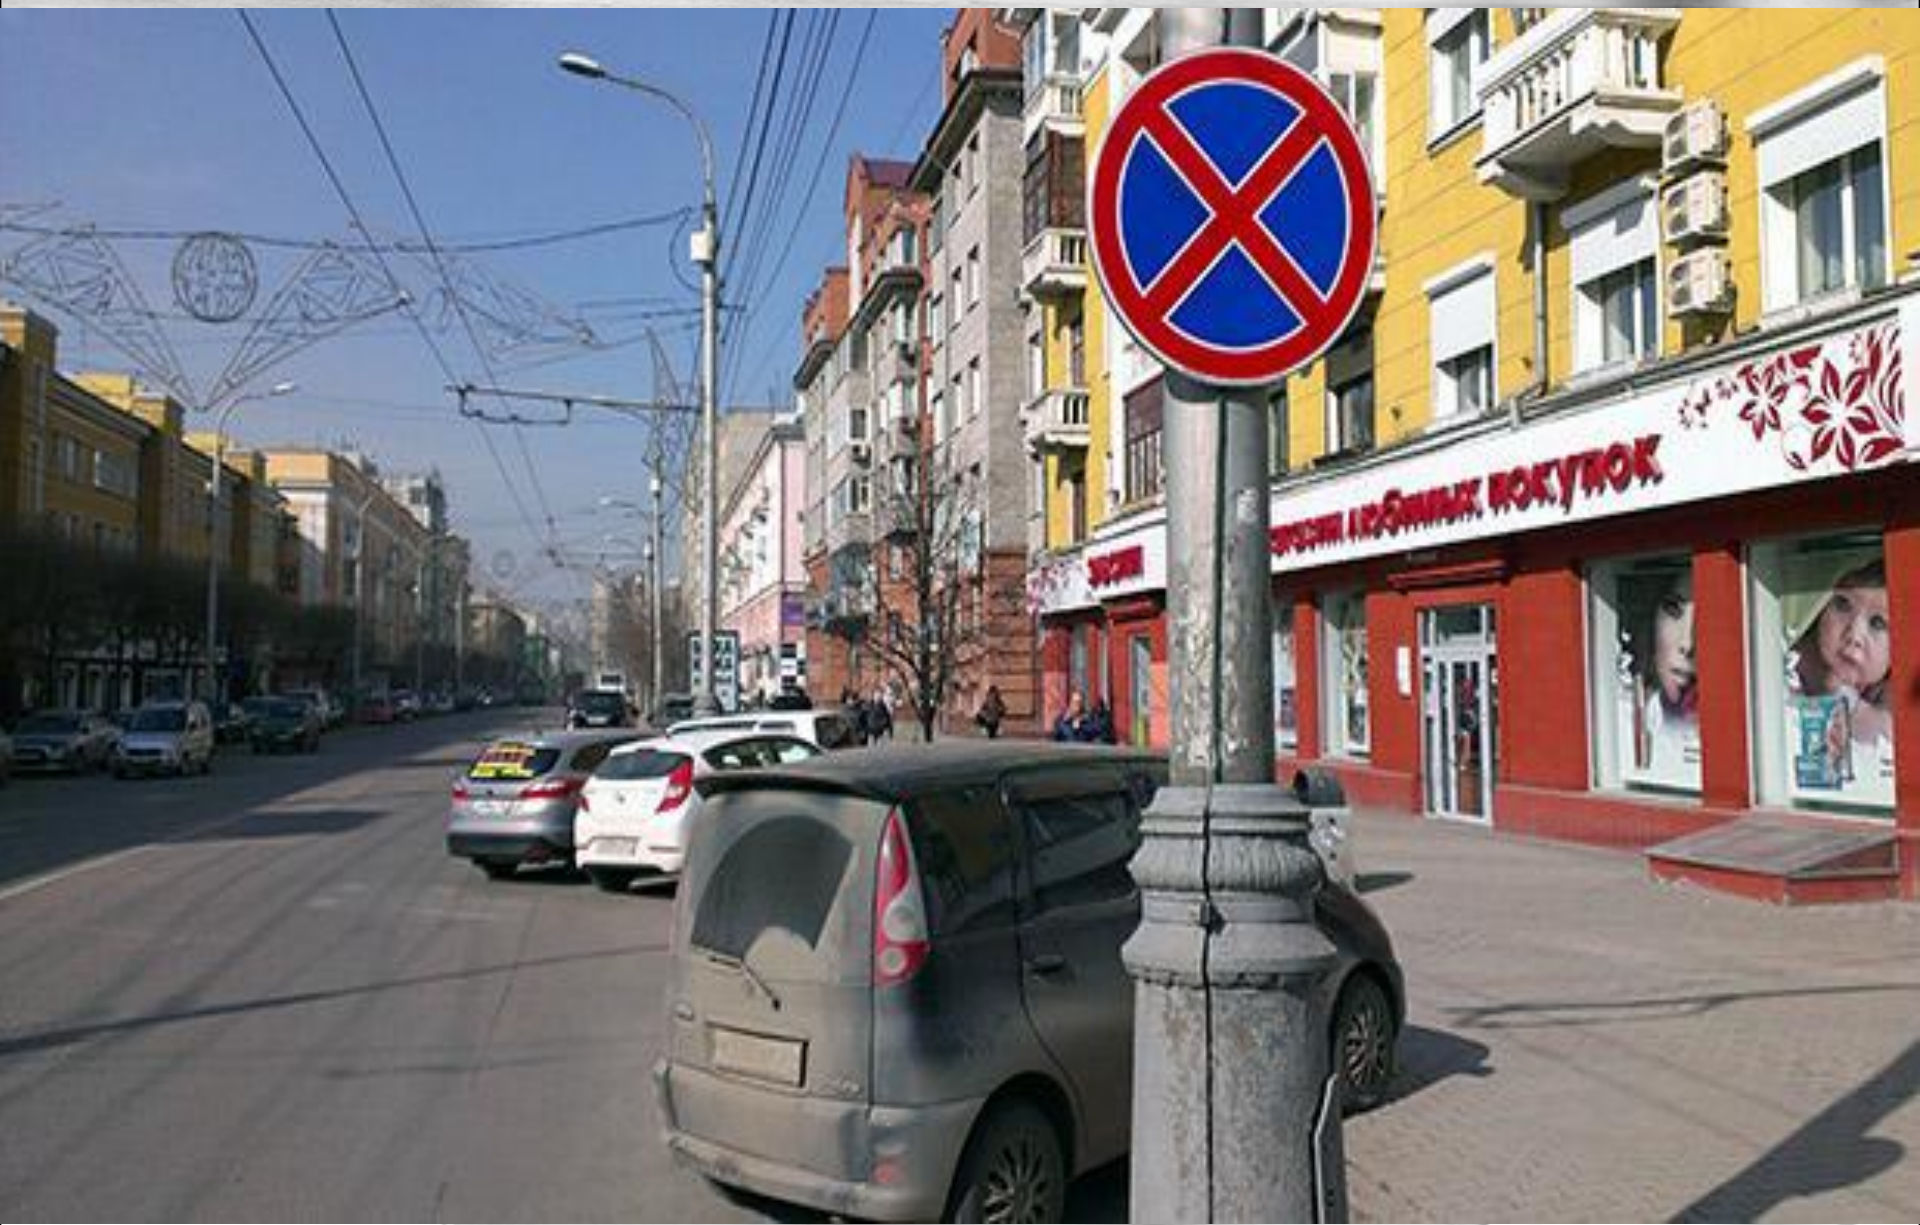

НРО

A stylized white graphic logo is centered on a dark blue background with colorful bokeh lights. The logo consists of several interconnected geometric shapes: a square at the top left containing the Cyrillic letters 'НРО', a vertical bar to its right, a square with a smaller square inside it below the 'НРО', a square with a smaller square inside it to the left of the bottom part of the vertical bar, a circle below the 'НРО' and the square with the inner square, and a large, complex shape on the right that resembles a stylized 'А' or 'R' with a diagonal cutout. The overall style is clean and modern.

13
—
14

28
—
29

26
—
27

25

38
—
39

• Спасибо за внимание!

НРО

A stylized white graphic logo is centered on a dark blue background with a bokeh effect of colorful lights. The logo consists of several interconnected geometric shapes: a top-left square containing the Cyrillic letters 'НРО', a central square with a smaller square inside, a vertical bar to the right of the central square, and a larger, more complex shape on the right side that resembles a stylized letter 'А' or 'R'. The overall design is clean and modern.