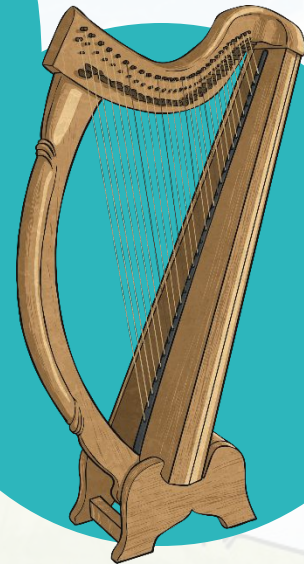

Cad atá imithe?

Bodhrán