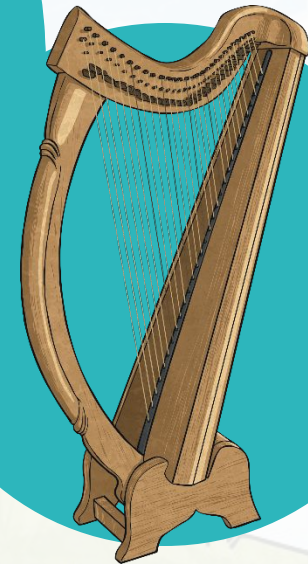

Cad atá imithe?

Naomh
Pádraig!