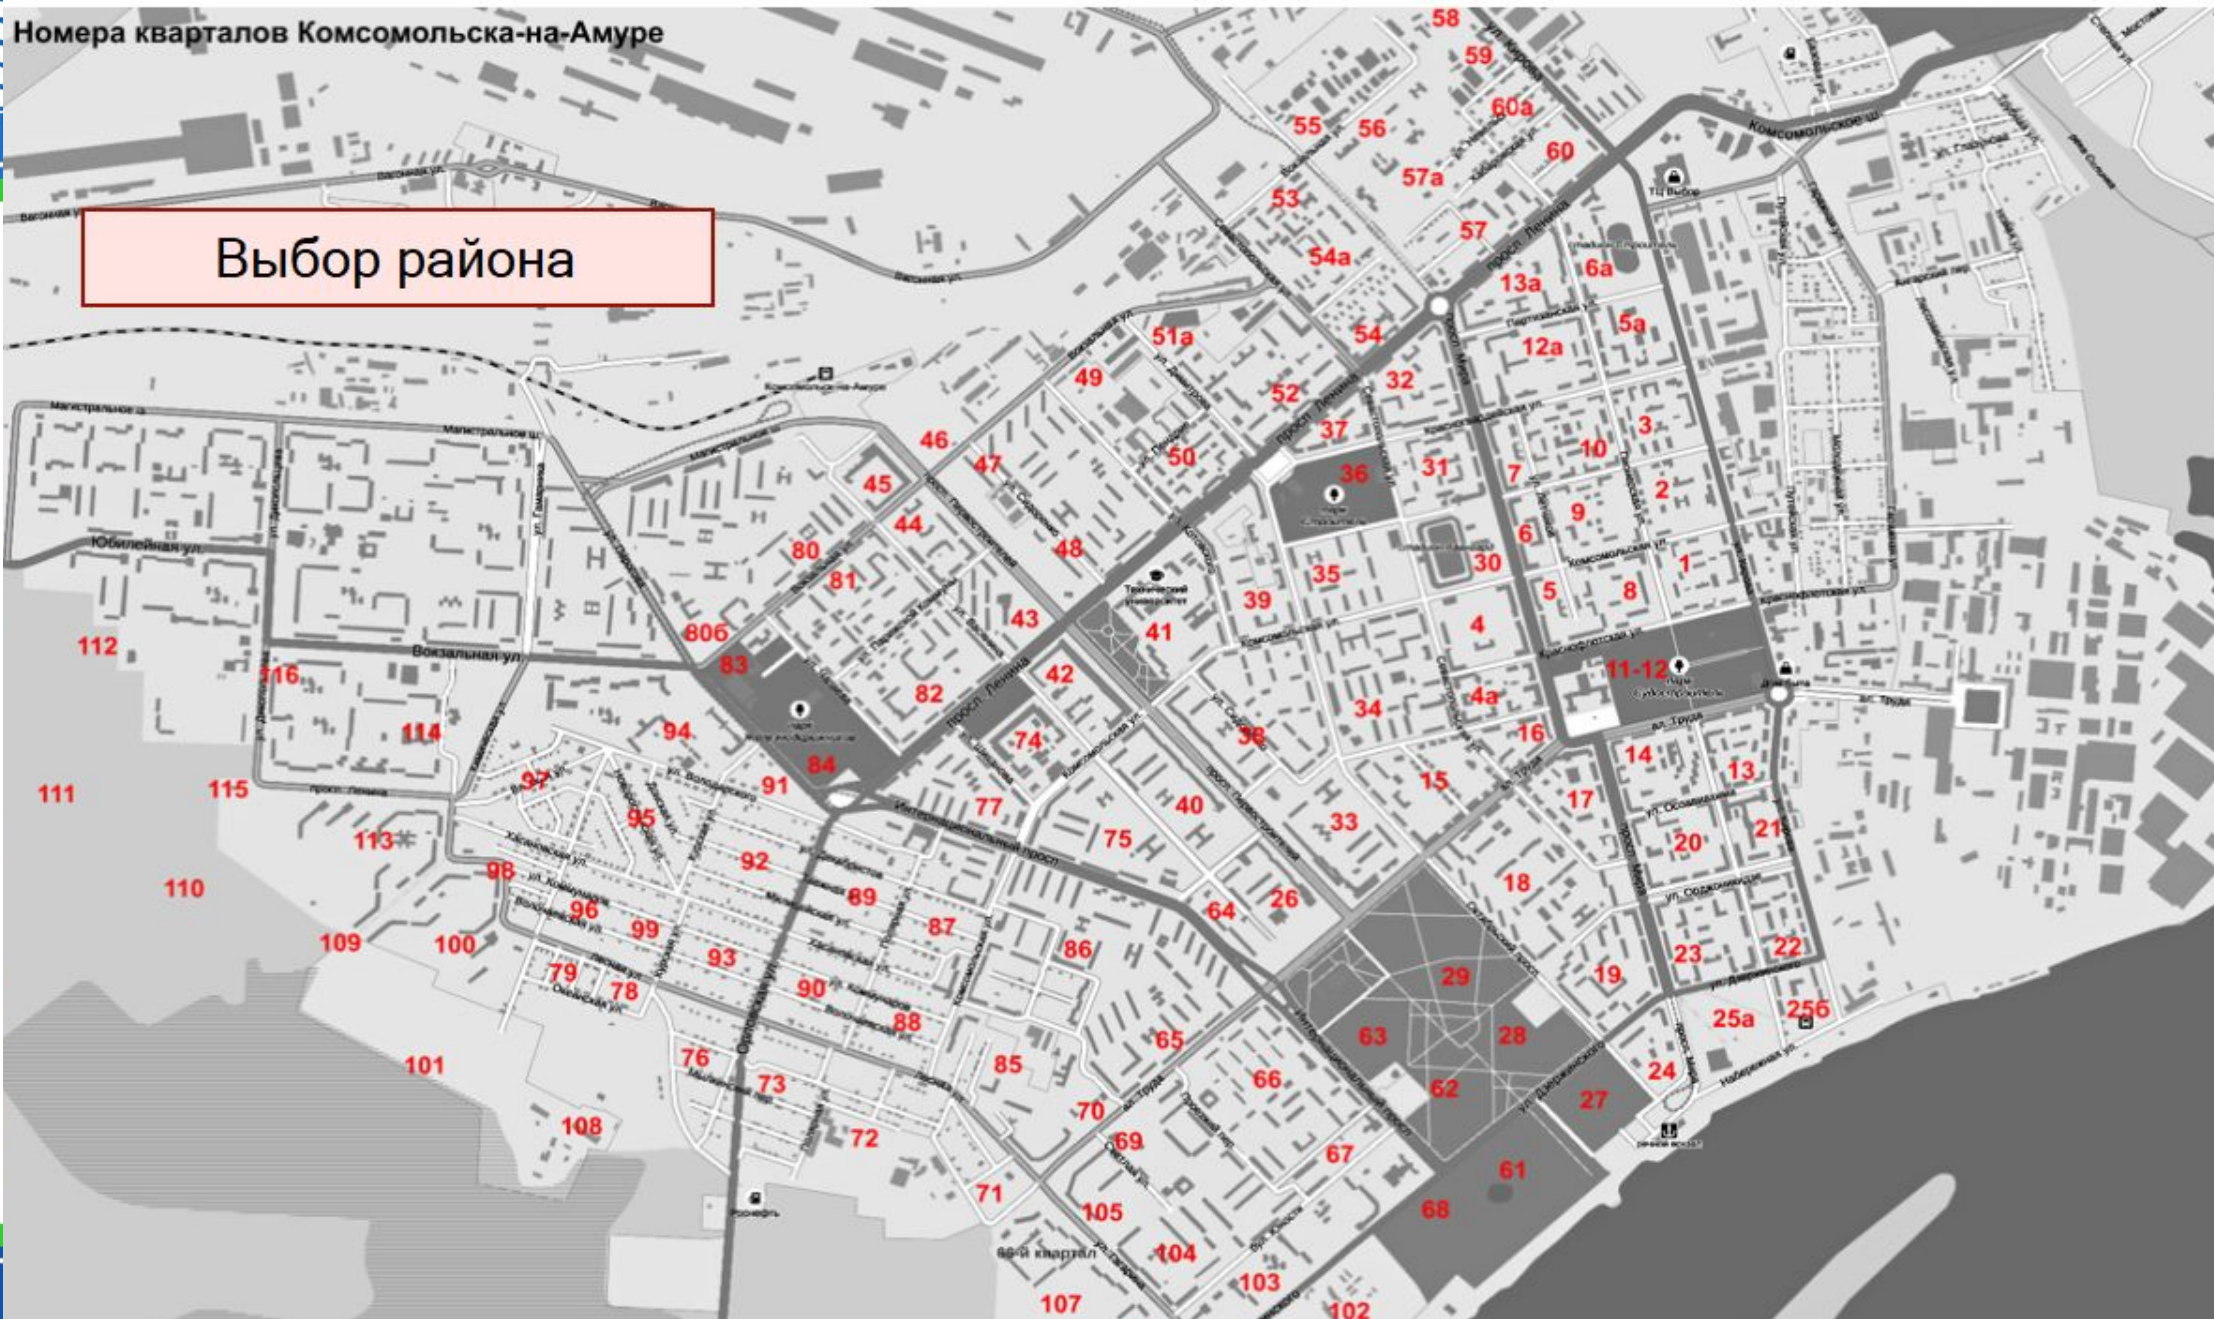

Komgrad2.0

Карта кварталов

Переход на квартал

Нажмите на кнопку для перехода на выбранный район

Номера кварталов Комсомольска-на-Амуре

Выбор района

Komgrad2

Карта кварт

Переход на кв

Zone23

Адрес: Мира 10/2
Количество подъездов: 3

OK

The screenshot shows a software window titled 'Zone23' displaying a floor plan of an apartment building. The plan consists of several interconnected blocks of units. Units are labeled with numbers: 12, 11, 9, 7, 12, 11, 9/2, 11, 11, 10, 10/3, 9/3, 9, 10, 10/2, 8, 12a, 10, 7, 8. A central dialog box is open, showing the address 'Мира 10/2' and the number of entrances '3'. The dialog box has an 'OK' button. The software interface also includes a taskbar at the top right with icons for volume, network, and other system functions, and a small icon in the bottom right corner of the main window.