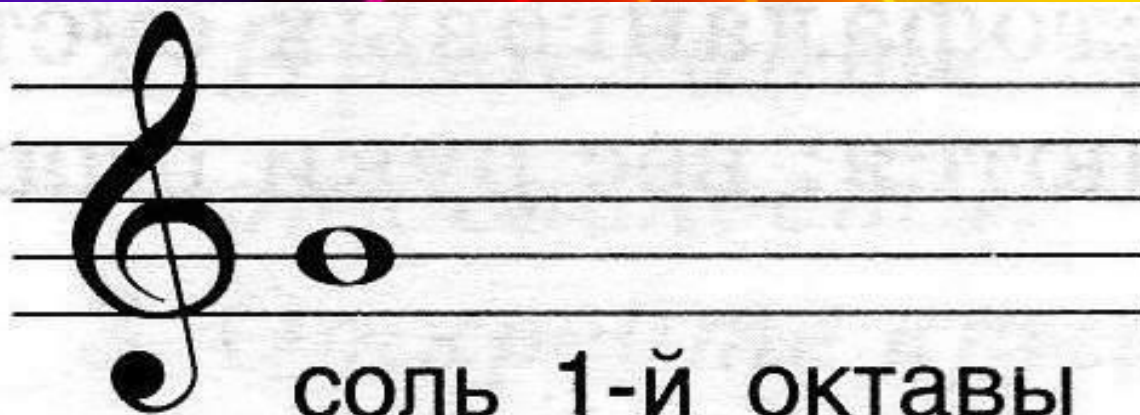

КЛЮЧ

Семь всего лишь нот на
свете:

До, ре, ми, фа, соль, ля, си.

Ты запомни ноты эти

И со мной произнеси:

До Ре Ми Фа Соль Ля Си До

The image shows a musical staff with seven notes, each corresponding to a Cyrillic label below it. The notes are colored: Do (red), Re (orange), Mi (yellow), Fa (green), Sol (blue), La (purple), and Si (pink). The background of the staff is a vibrant, colorful sky with a white dove flying, musical notes, and sparkling light effects.