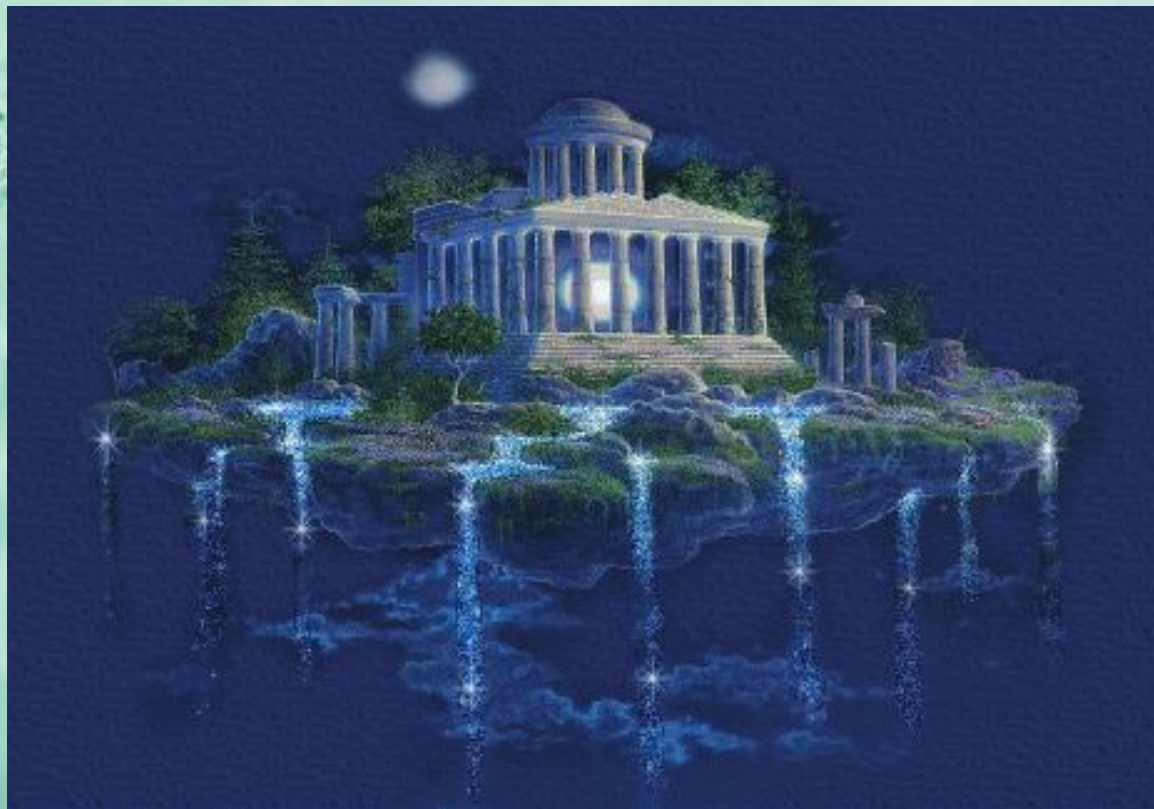

Удивительные творения человеческих рук