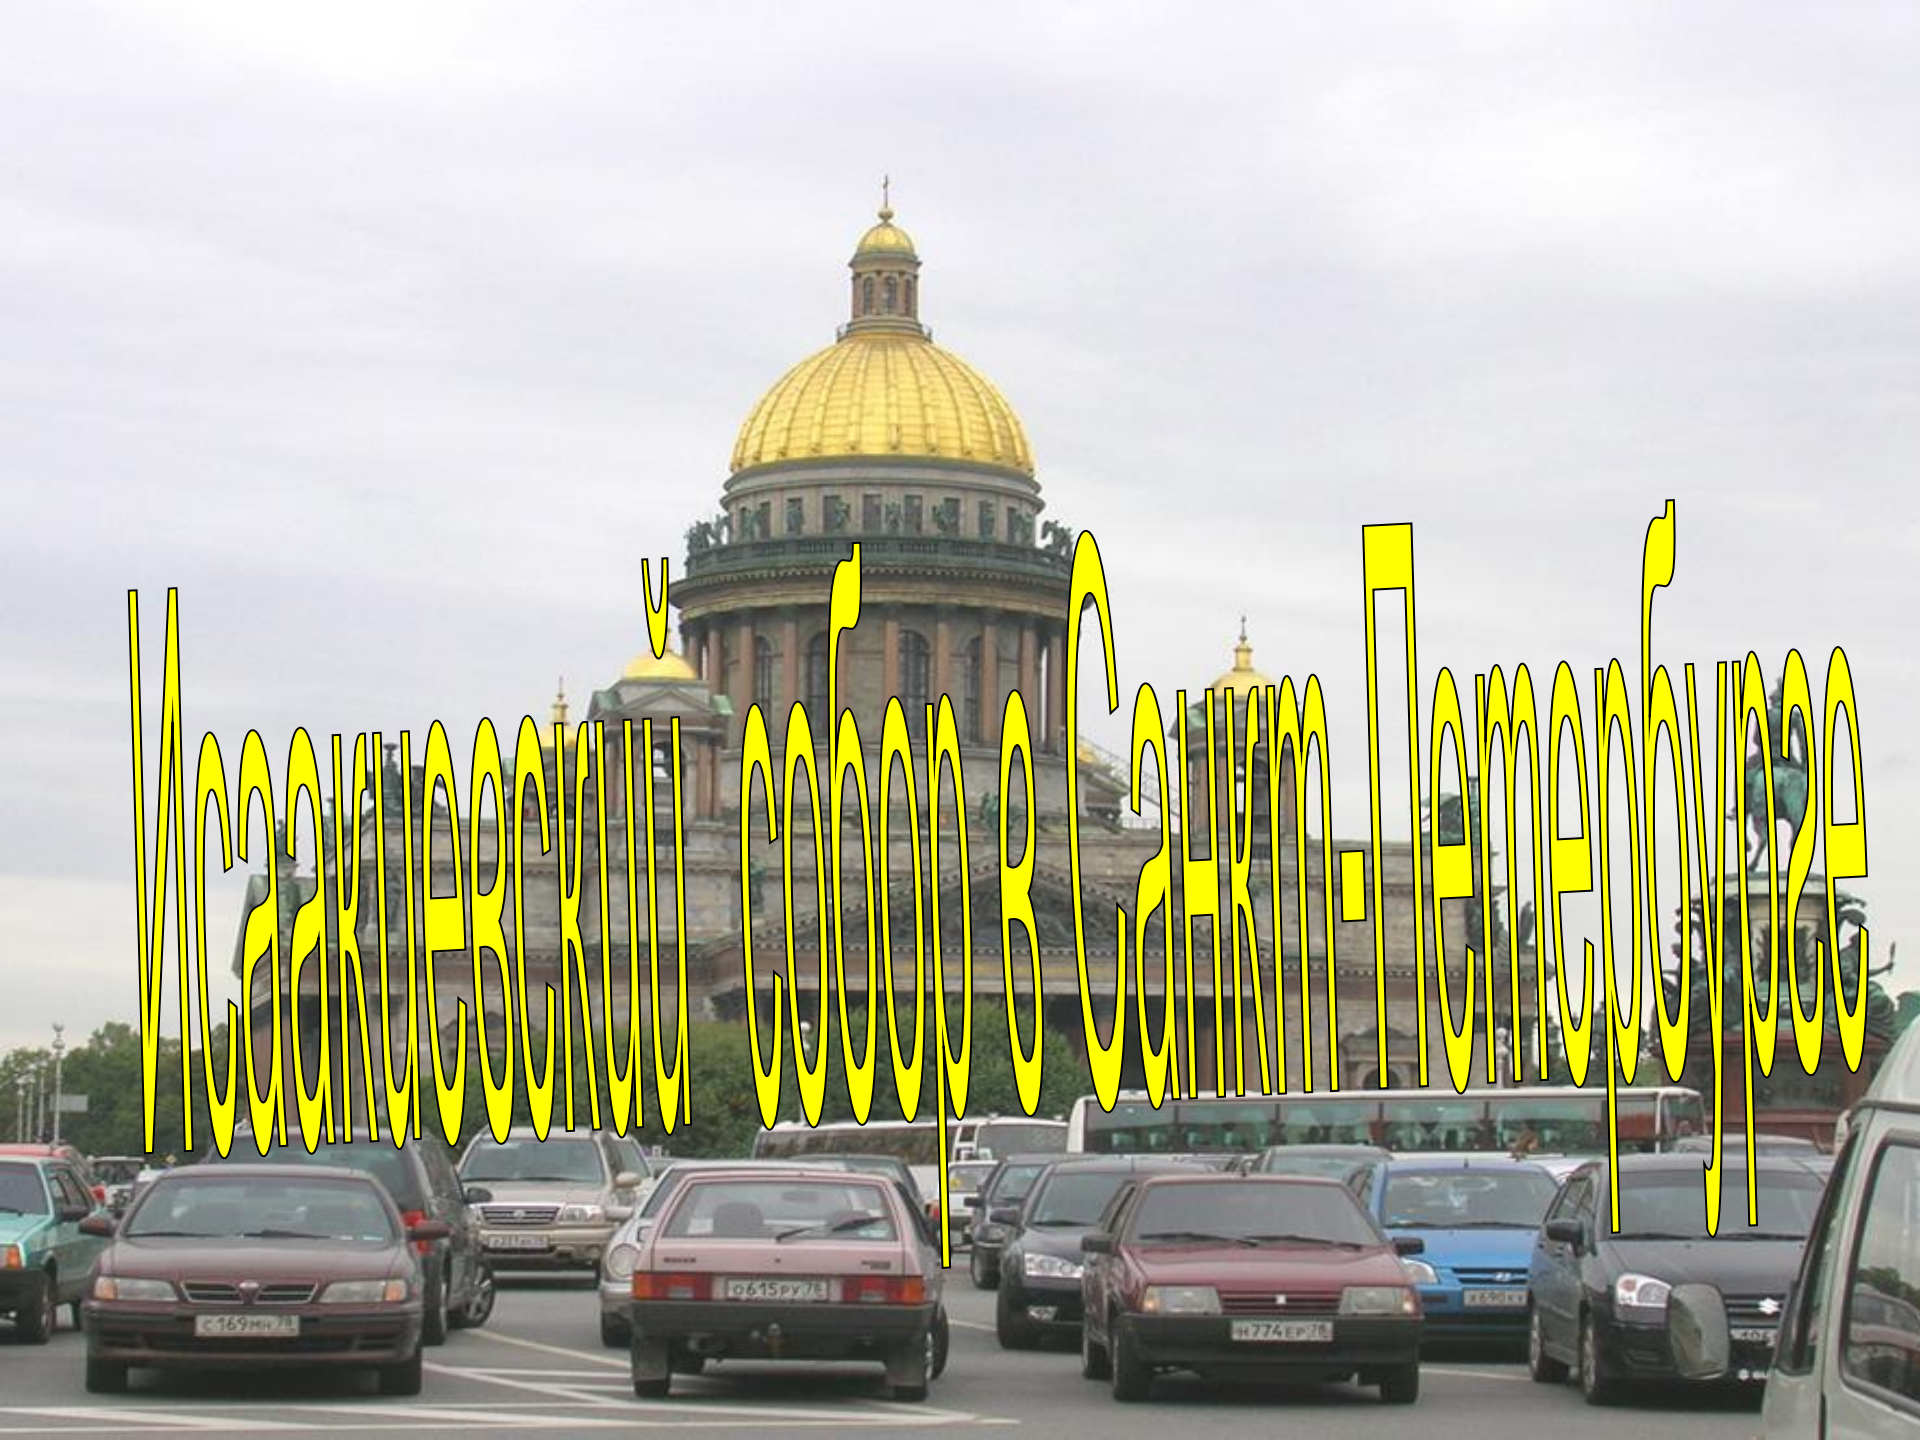

Раффлезия

ШИШИШИЛЛА

Мурена

Удивительные творения человеческих рук

Исторический центр Санкт-Петербурга

Биз-Бен в Лондоне

Триумфальная арка в Париже

A photograph of the Sydney Opera House in Australia, viewed from the water. The building's iconic white, shell-like roof is the central focus. In the foreground, several sailboats with colorful sails (yellow, pink, white, and red) are on the water. The sky is clear and blue. The text 'Сиднейская опера в Австралии' is overlaid in a large, stylized, yellow-to-orange gradient font with a black outline.