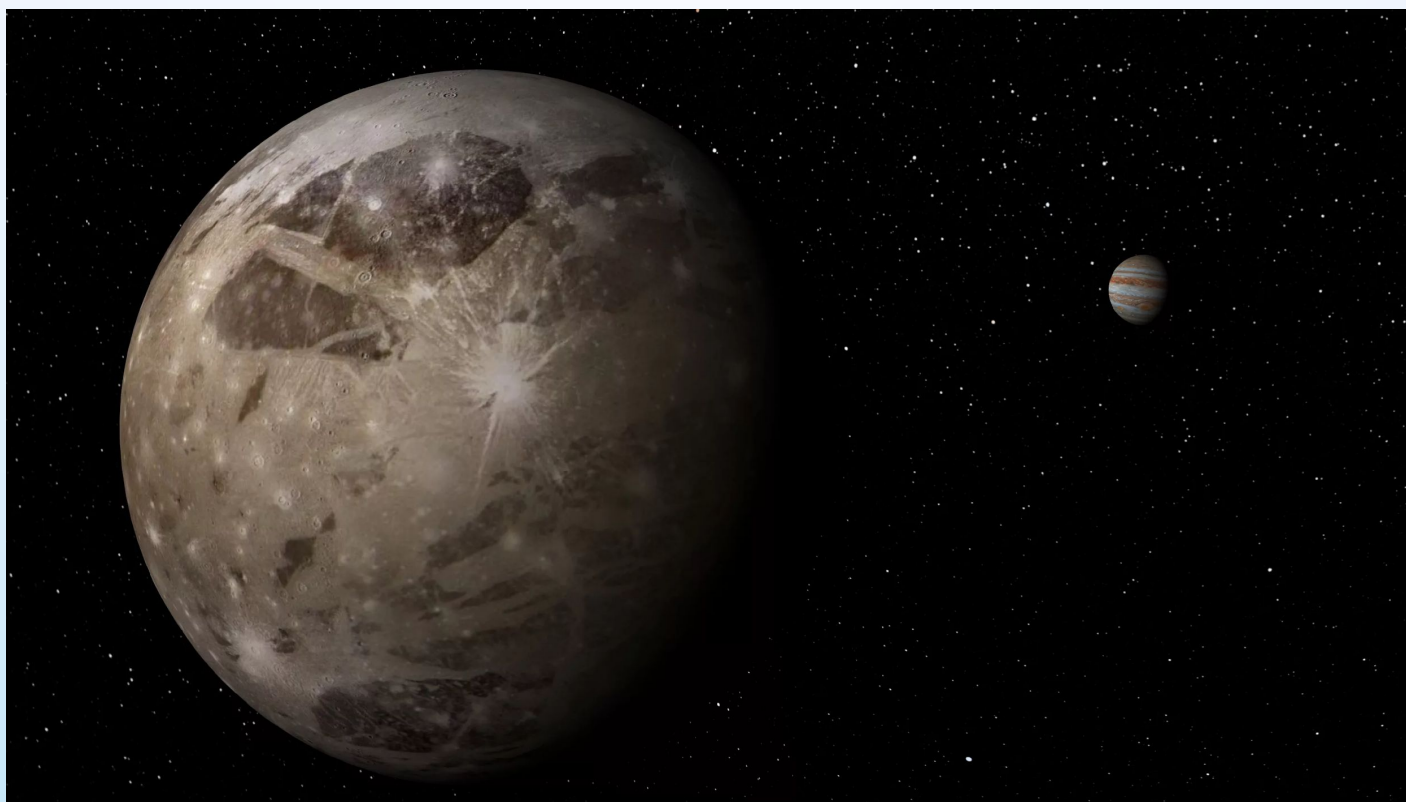

The background is a light blue gradient with several realistic water droplets of various sizes scattered across it. The droplets have highlights and shadows, giving them a three-dimensional appearance.

Кратер «Кабеус»

КОВАРНАЯ ВЕНЕРА

**Утренняя
звезда**

An aerial photograph of a vast, arid desert landscape, likely the Grand Canyon, showing deep, winding canyons and plateaus. The scene is overlaid with numerous translucent, realistic-looking water droplets of various sizes, scattered across the frame. The lighting is soft, creating a hazy atmosphere. The text 'MAPC' is centered in the middle of the image.

MAPC

**Фотография с
Марса**

**«Красная
планета»**

Следы текущей воды

ЮПИТЕР

ΕΒΡΟΠΑ

ГАНИМЕД

КАЛІСТО

The background features a dark, almost black, space-like environment. On the left, a large, dark, semi-transparent sphere is partially visible. In the center, a series of concentric, glowing rings or ripples emanate from a point, creating a sense of depth and movement. Scattered throughout the scene are numerous bubbles of varying sizes, some appearing to float in the dark space, while others seem to be on the surface of the rings or the sphere. The overall aesthetic is futuristic and ethereal.