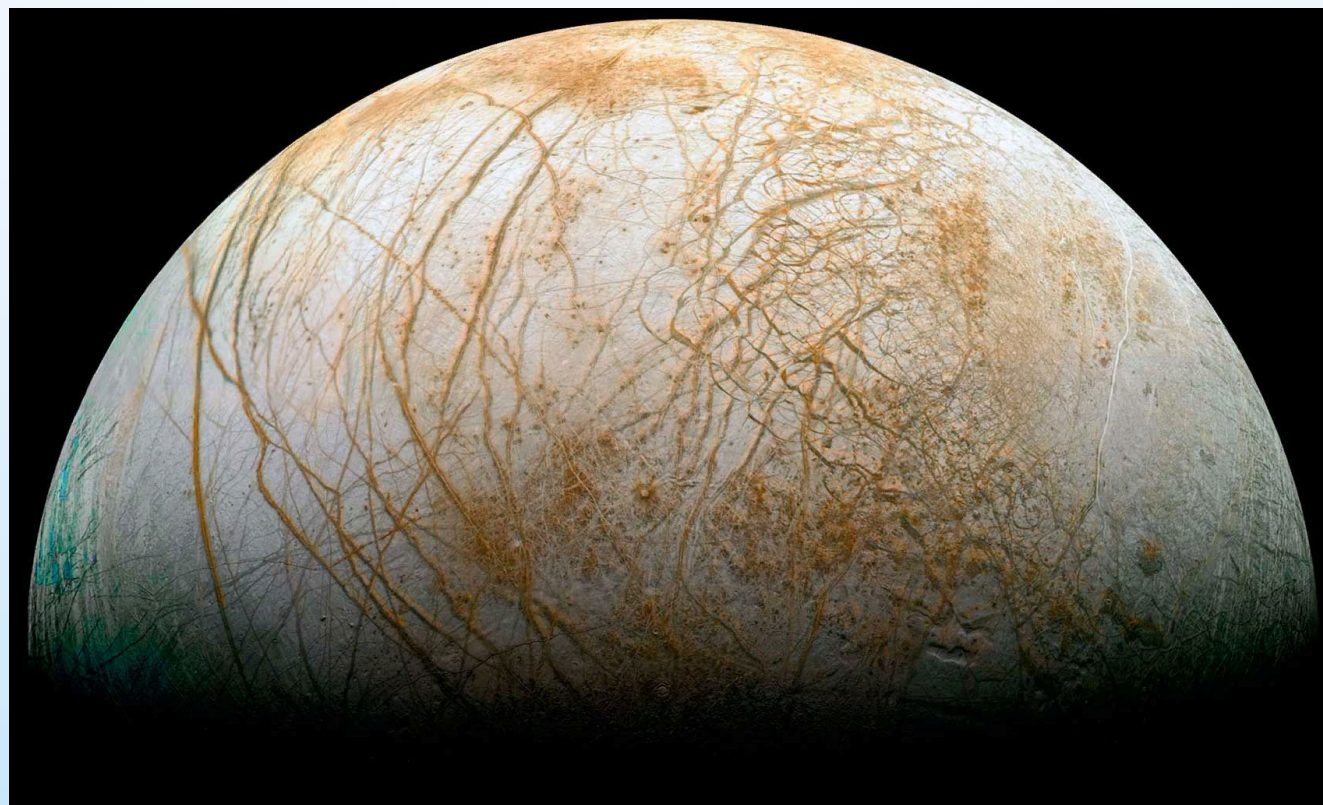

The background is a light blue gradient with several realistic water droplets of various sizes scattered across it. The droplets have highlights and shadows, giving them a three-dimensional appearance.

Кратер «Кабеус»

КОВАРНАЯ ВЕНЕРА

**Утренняя
звезда**

An aerial photograph of a vast, arid desert landscape, likely the Grand Canyon, showing deep, winding canyons and plateaus. The scene is overlaid with numerous translucent, realistic-looking water droplets of various sizes, scattered across the frame. The lighting is soft, creating a hazy atmosphere. The text 'MAPC' is centered in the middle of the image.

MAPC

**Фотография с
Марса**

**«Красная
планета»**

Следы текущей воды

ЮПИТЕР

ΕΒΡΟΠΑ

ГАНИМЕД

КАЛІСТО

The background features a dark, almost black, space-like environment. On the left, a large, dark, semi-transparent sphere is partially visible. In the center, a series of concentric, glowing rings or ripples emanate from a point, creating a sense of depth and movement. Scattered throughout the scene are numerous bubbles of varying sizes, some appearing to float in the dark space, while others seem to be on the surface of the rings or the sphere. The overall aesthetic is futuristic and ethereal.