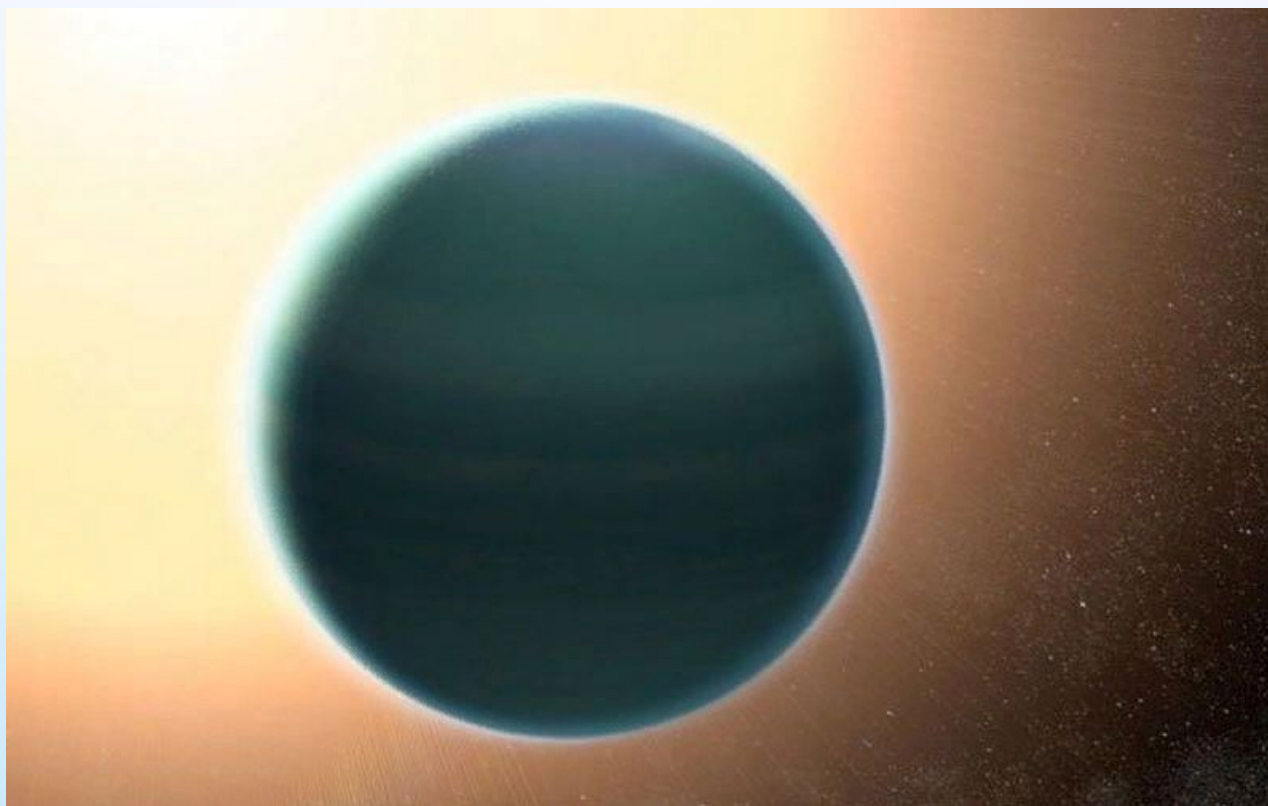

НАТ-Р-26В

Созвездие Девы