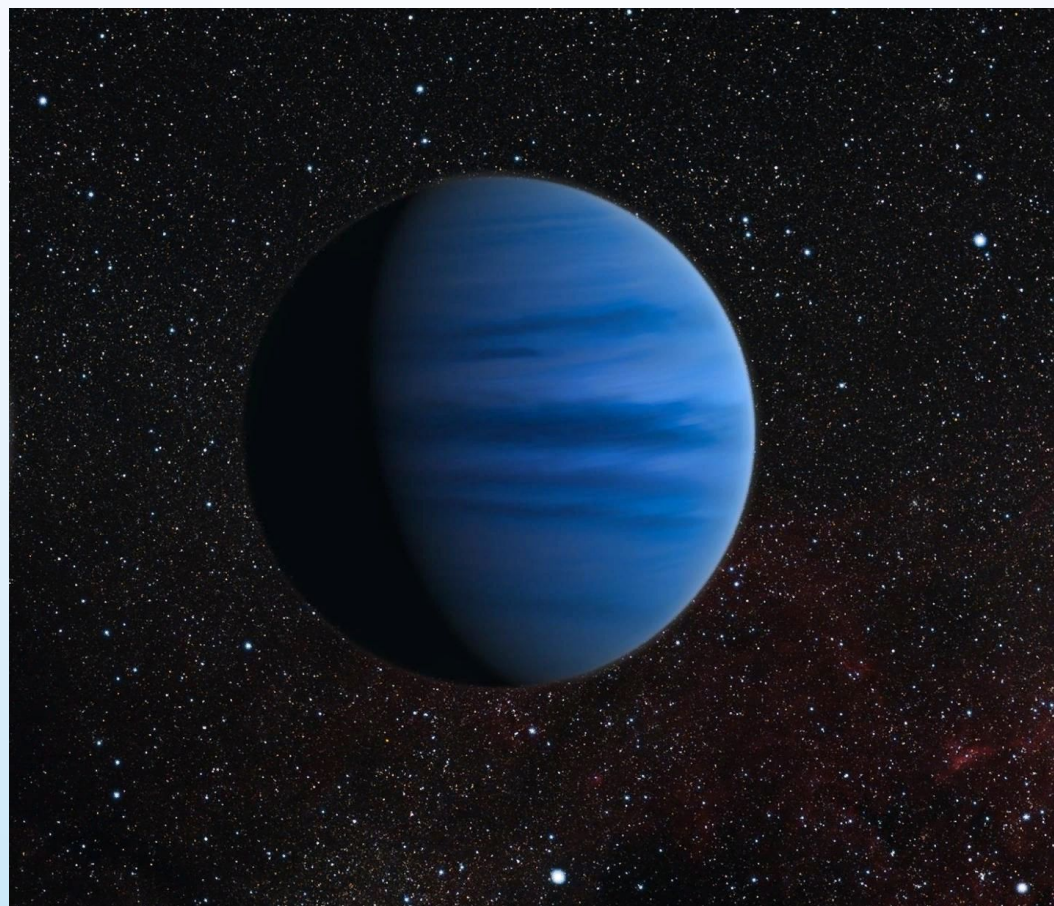

WASP-29B

Созвездие Девы