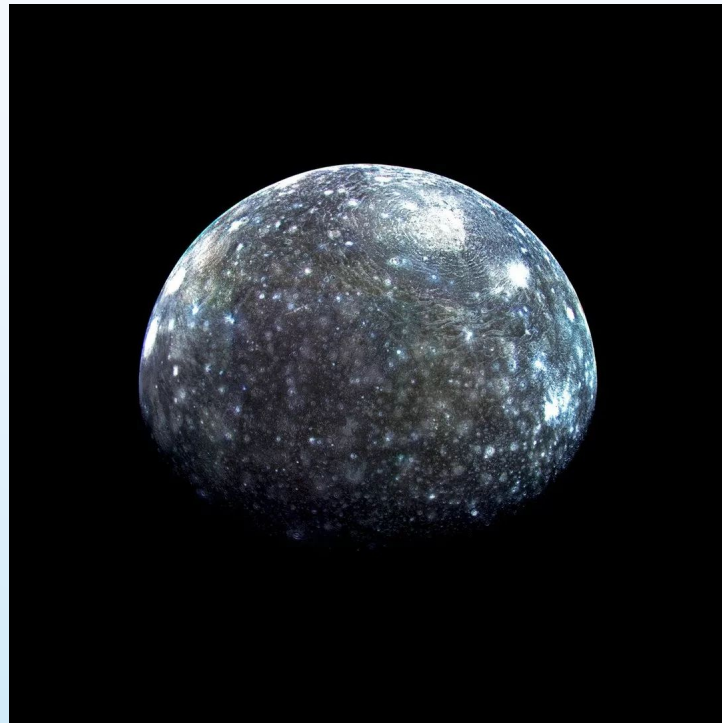

The background is a light blue gradient with several realistic water droplets of various sizes scattered across it. The droplets have highlights and shadows, giving them a three-dimensional appearance.

Кратер «Кабеус»

КОВАРНАЯ ВЕНЕРА

**Утренняя
звезда**

An aerial photograph of a vast, arid desert landscape, likely the Grand Canyon, showing deep, winding canyons and plateaus. The scene is overlaid with numerous translucent, realistic-looking water droplets of various sizes, scattered across the frame. The lighting is soft, creating a hazy atmosphere. The text 'MAPC' is centered in the middle of the image.

MAPC

**Фотография с
Марса**

**«Красная
планета»**

Следы текущей воды

ЮПИТЕР

ΕΒΡΟΠΑ

ГАНИМЕД

КАЛІСТО

The background features a dark, almost black, space-like environment. On the left, a large, dark, semi-transparent sphere is partially visible. In the center, a series of concentric, glowing rings or ripples emanate from a point, creating a sense of depth and movement. Scattered throughout the scene are numerous bubbles of varying sizes, some appearing to float in the dark space, while others seem to be on the surface of the rings or the sphere. The overall aesthetic is futuristic and ethereal.