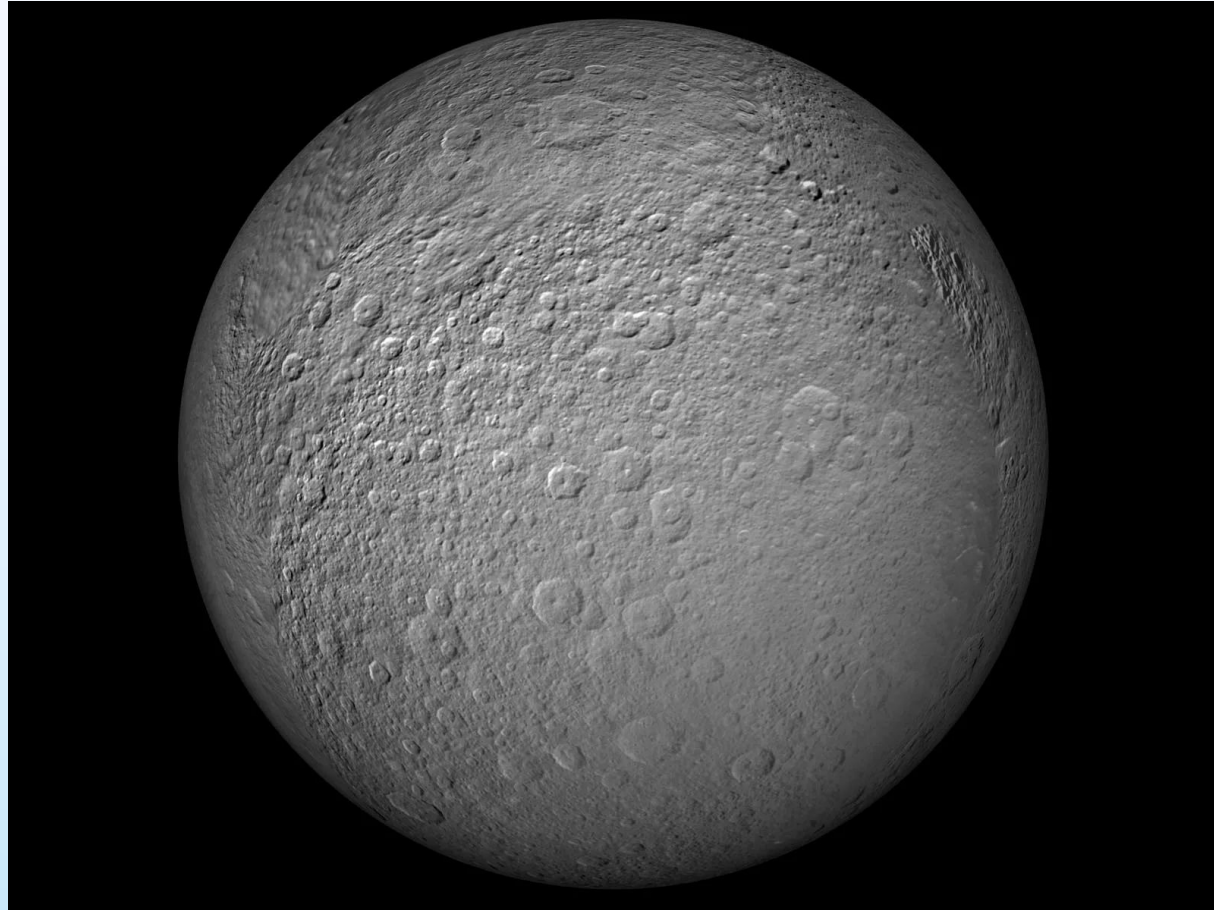

The background is a light blue gradient with several realistic water droplets of various sizes scattered across it. The droplets have highlights and shadows, giving them a three-dimensional appearance.

Кратер «Кабеус»

КОВАРНАЯ ВЕНЕРА

**Утренняя
звезда**

An aerial photograph of a vast, arid desert landscape, likely the Grand Canyon, showing deep, winding canyons and plateaus. The scene is overlaid with numerous translucent, realistic-looking water droplets of various sizes, scattered across the frame. The lighting is soft, creating a hazy atmosphere. The text 'MAPC' is centered in the middle of the image.

The background features a dark, almost black, space-like environment. On the left, a large, dark, semi-transparent sphere is partially visible. In the center, a series of concentric, glowing rings or ripples emanate from a point, creating a sense of depth and movement. Scattered throughout the scene are numerous bubbles of varying sizes, some appearing to float in the dark space, while others seem to be on the surface of the rings or the sphere. The overall aesthetic is futuristic and ethereal.

CATYPH

ТИТАН

ЭНЦЕЛАД

Модель холодных гейзеров Энцелада

Одна из возможных схем криовулканизма на Энцеладе

РЕЯ

УРАН

ТИТАНИЯ