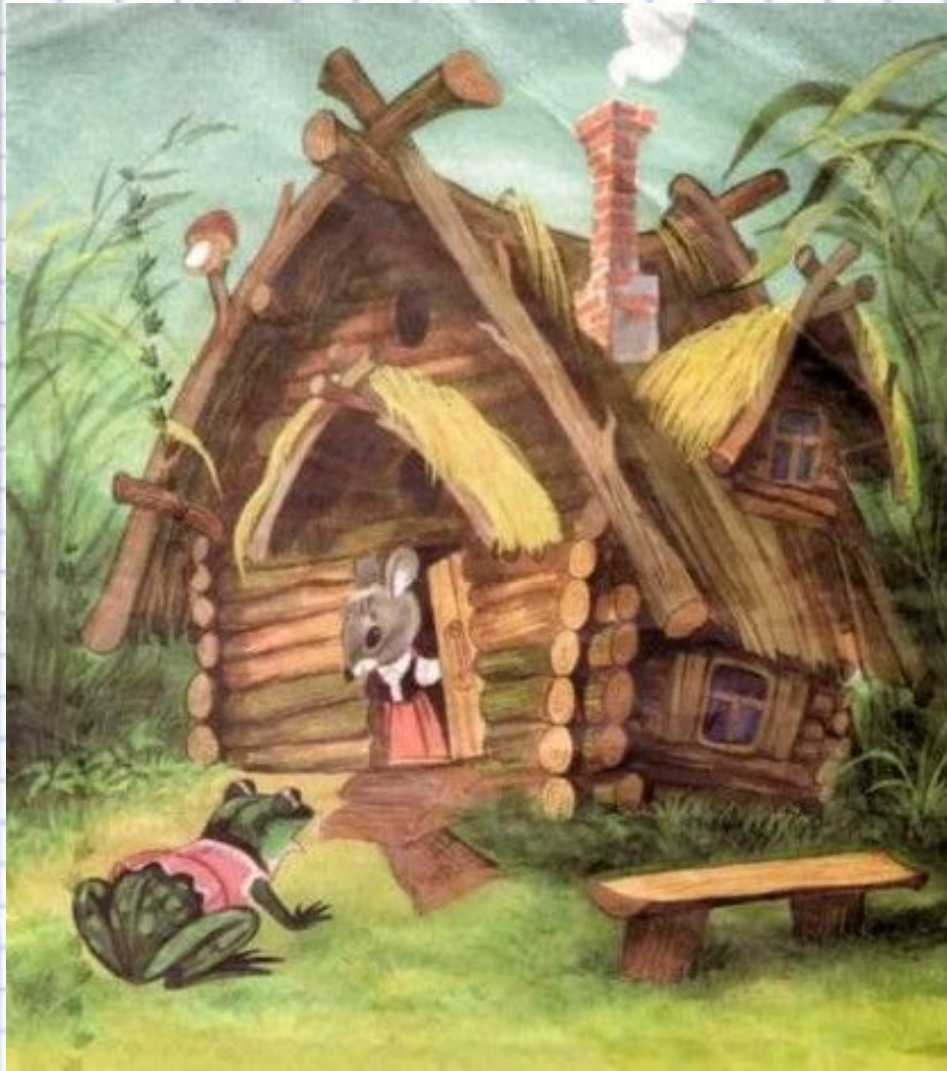

# СТЕНЫ

ОКНО

A photograph of a log cabin under construction. The lower portion of the building is made of horizontal log walls. The upper portion is a complex wooden roof structure with numerous rafters and beams. A person in a blue jacket is visible on a wooden platform or staircase on the right side of the structure. The sky is overcast and grey. In the background, there is a red building and a grey fence. The word "КРЫША" is written in large white letters across the bottom center of the image.

**КРЫША**

**ЧЕЙ ЭТО  
ДОМШЕК?**

# ЭТАПЫ РИСОВАНИЯ ДОМИКА