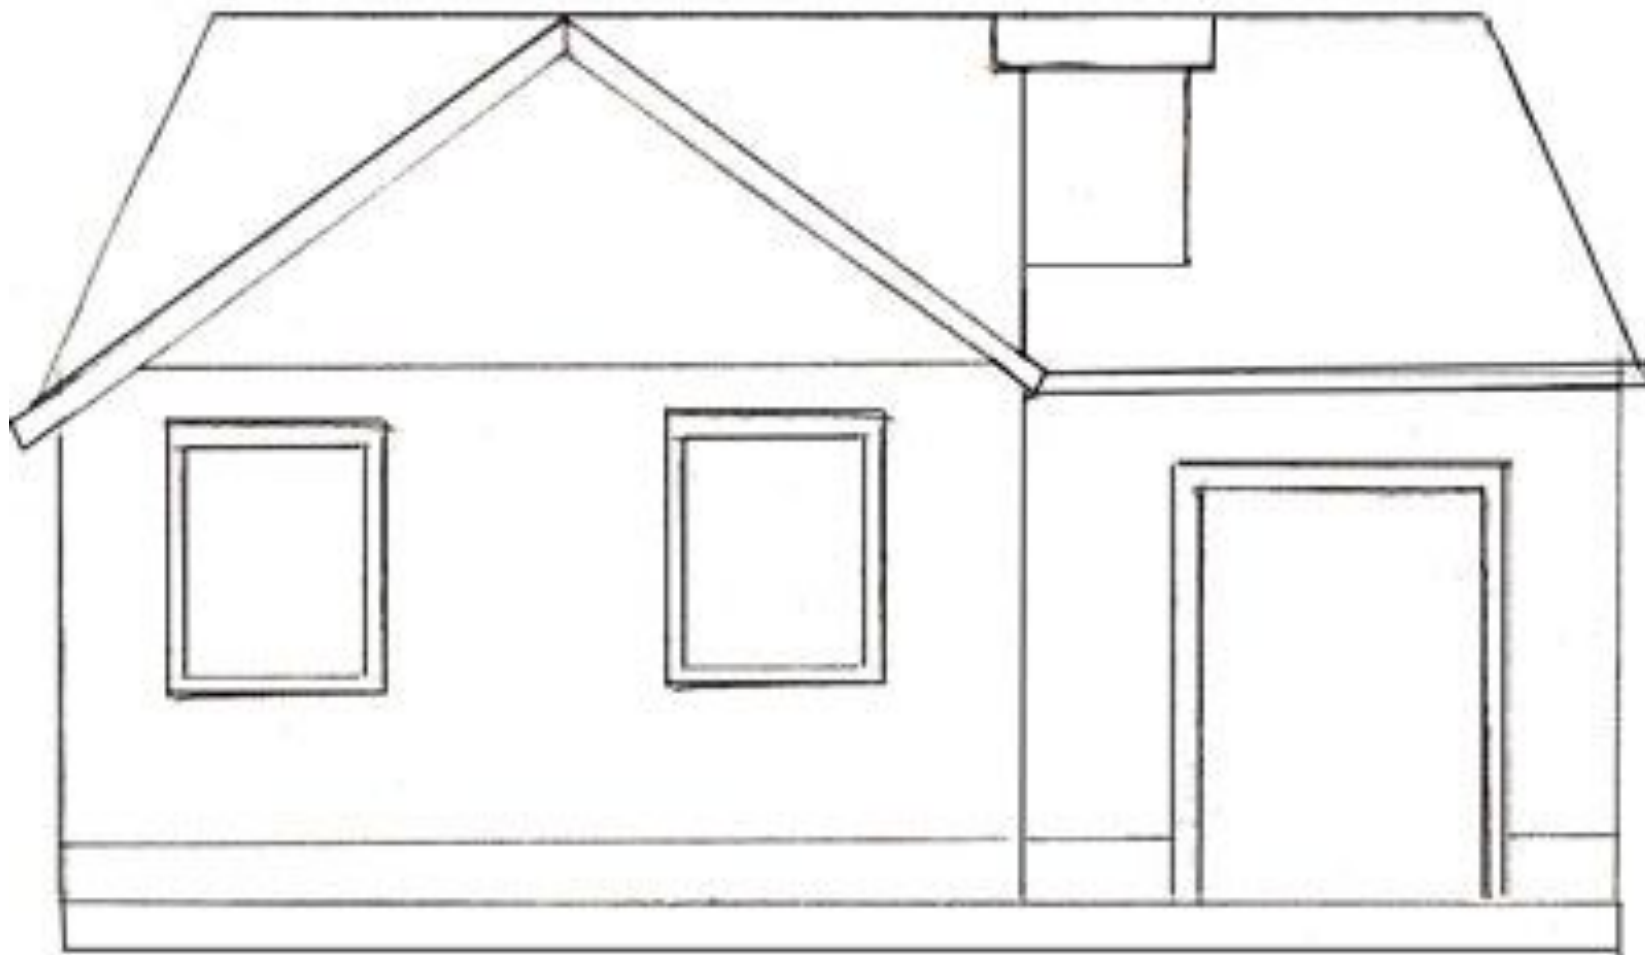

# СТЕНЫ

ОКНО

A photograph of a log cabin under construction. The lower portion of the building is made of horizontal log walls. The upper portion is a complex wooden roof structure with numerous rafters and beams. A person in a blue jacket is visible on a wooden platform or staircase on the right side of the structure. The sky is overcast and grey. In the background, there is a red building and a grey fence. The word "КРЫША" is written in large white letters across the bottom center of the image.

## 2. Контуры крыши и дверей

# 3. Окна

## 4. Добавляем больше деталей в рисунок дома