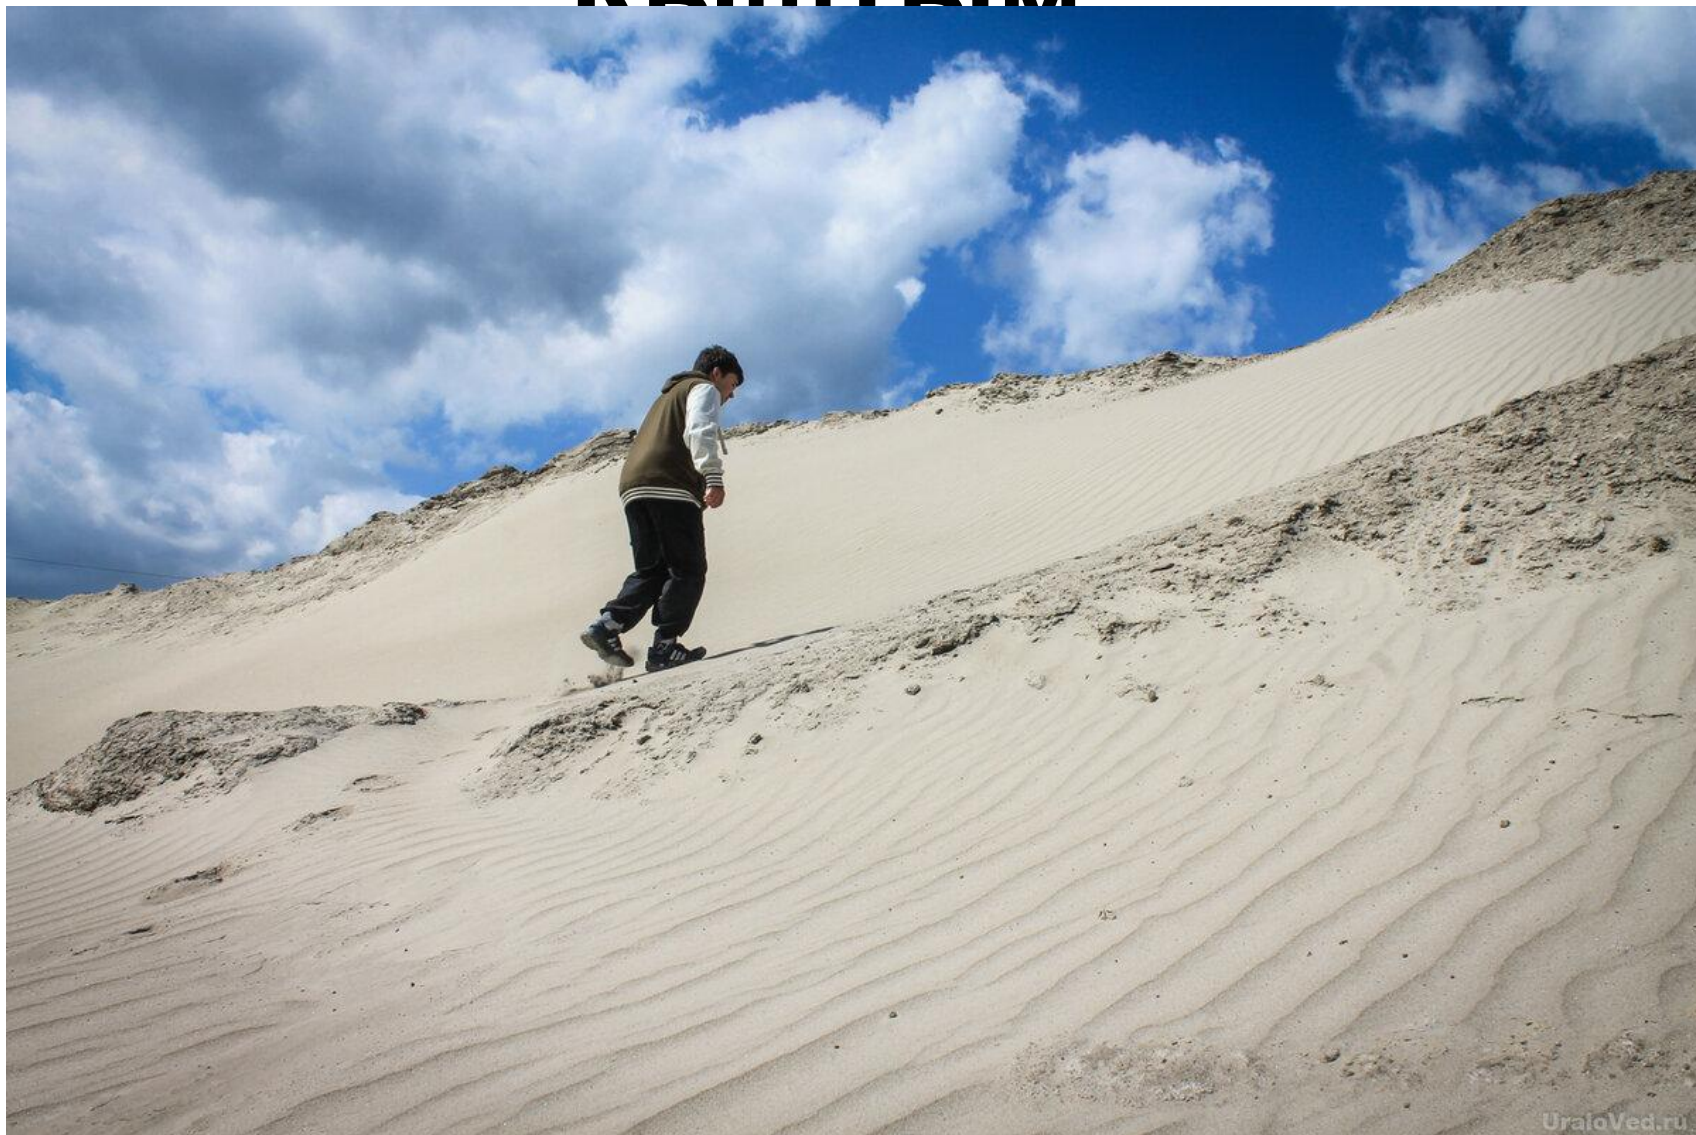

Пустыня в Тайгинке, Кыштым