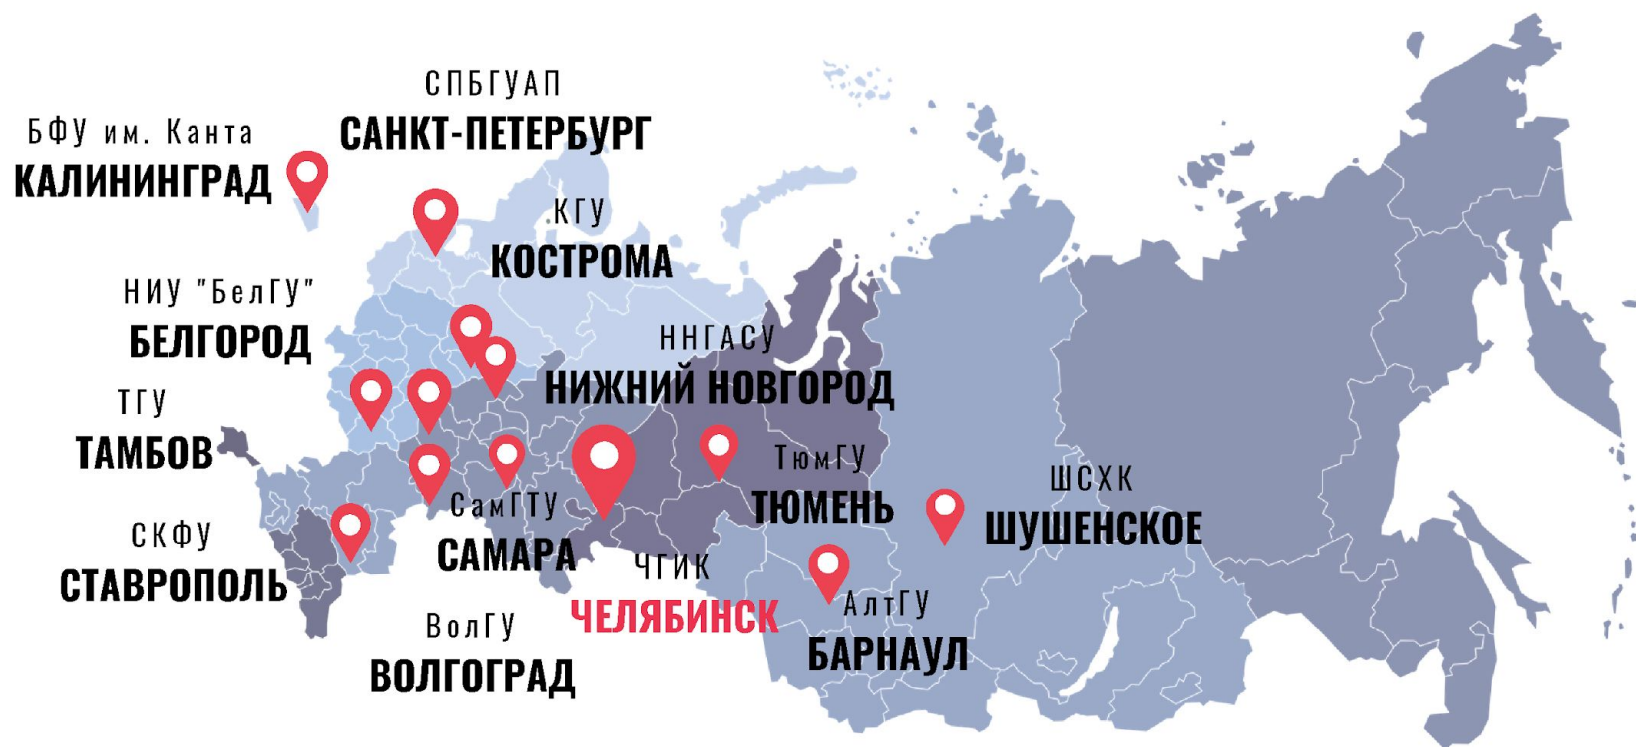

Уже присоединились к проекту ТВОЙ МАРШРУТ – **РОССИЯ!**