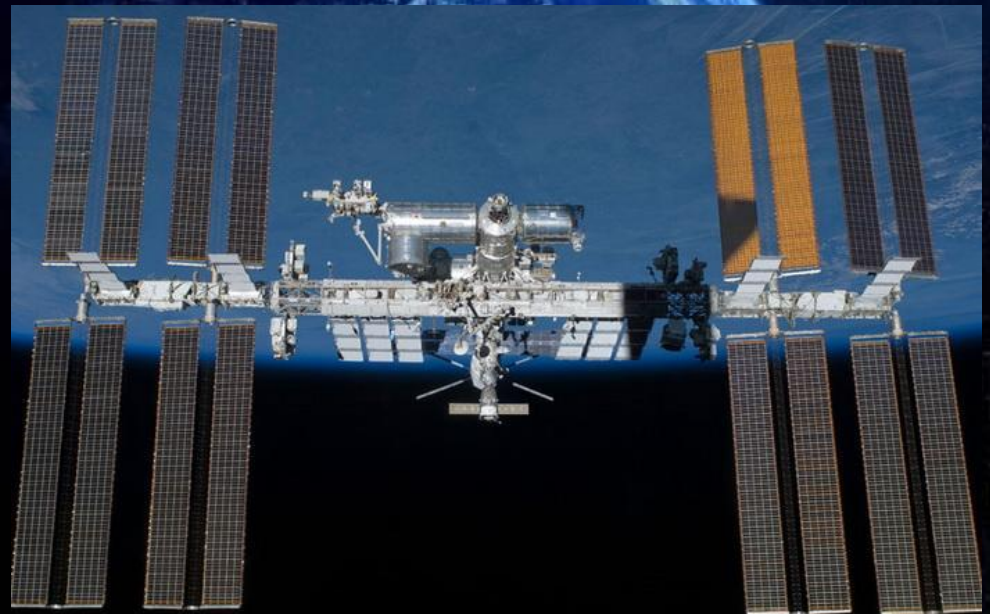

The background features a dark blue sky with a bright sun or star in the upper left. A satellite with solar panels is visible in the upper right. The lower portion of the image shows a brown, cratered planetary surface, likely Mars, with a horizon line. A semi-transparent blue banner is centered across the middle of the image.

*Фотоархив NASA*

*Барселона, Испания*

*Международная космическая станция*