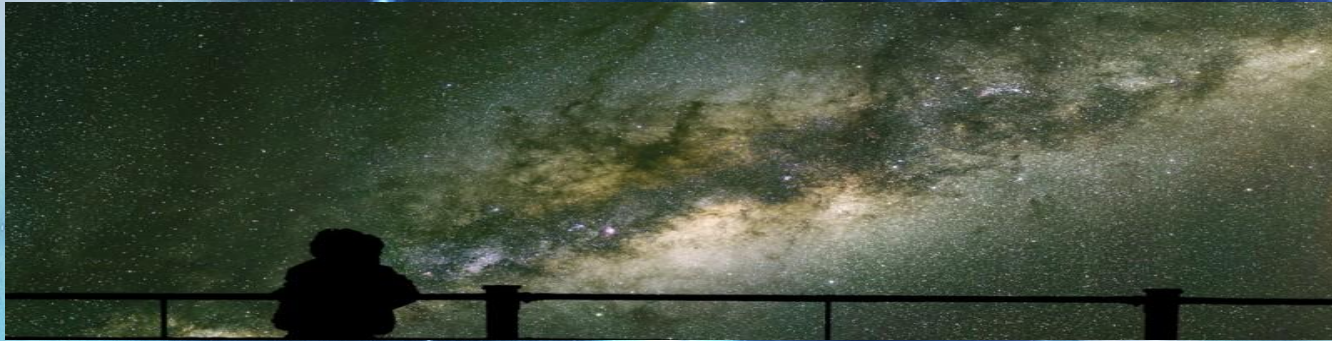

КОГДА ВЫ СМОТРИТЕ НА НЕБО, ВЫ СМОТРИТЕ В ПРОШЛОЕ

Звезды, которые вы видите – вовсе не звезды, а свет, который они излучали много лет назад. Из-за того, что свету требуется определенное время, чтобы достичь нас, мы видим его таким, каким он был какое-то время назад. Один световой год – это расстояние, которое свет преодолевает за год. Так что, если вы смотрите на звезду, которая находится на расстоянии 1000 световых лет, вы видите ее такой, какой она выглядела 1000 лет назад.