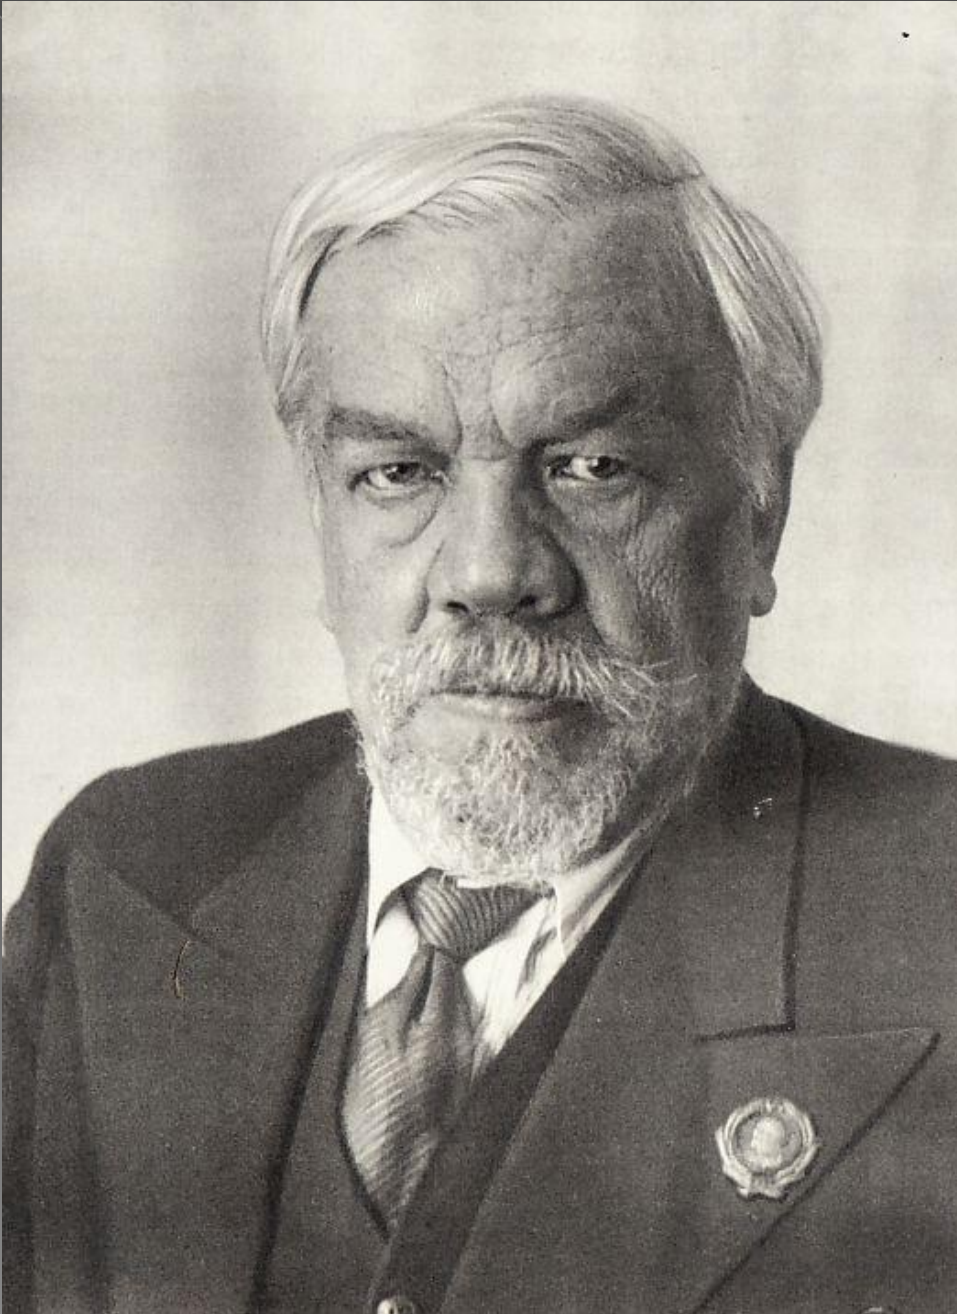

The Peoples' Friendship University Russia

Prepared by student MTD-20-2b
Slovyagina Alexandra
Checked by Marina Viktorovna

History

Founder

Sergei
Alekseevich
Chaplygin
1869-1942

Faculties

Academic exchange

Thanks for attention!