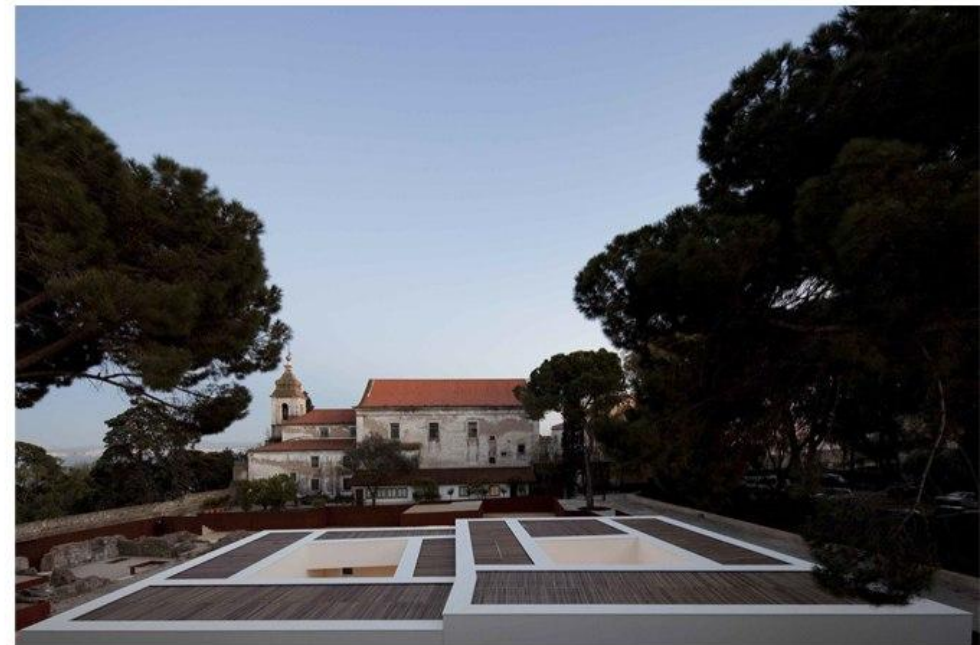

Музей археологического
памятника Праça Nova замка
Сан-Хорхе

ARCHITECTS: JLCG Arquitectos

LOCATIONS: Лиссабон, Португалия