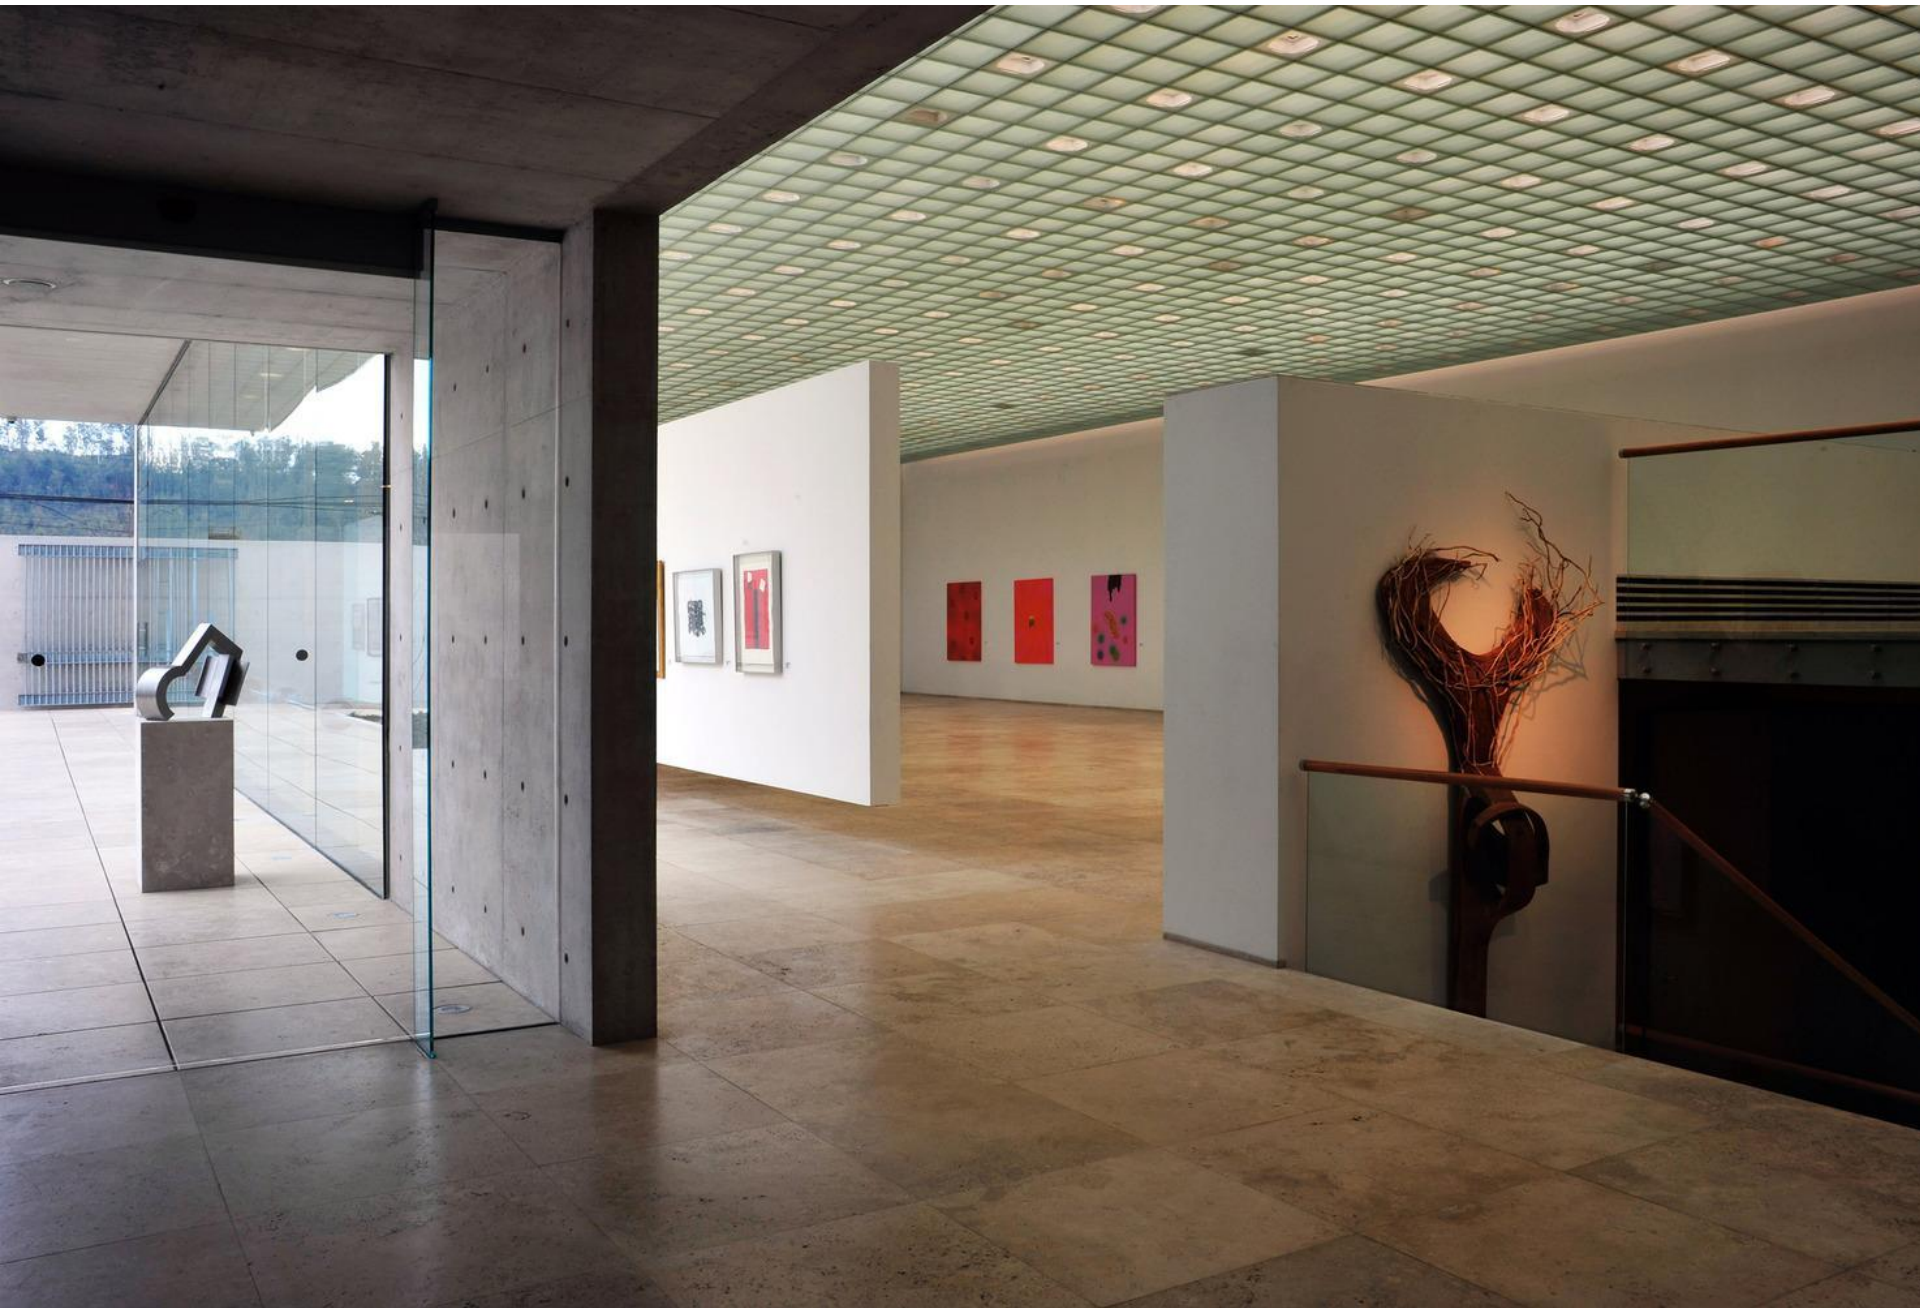

# BAUZIUM

ARCHITECTS: Kim In-cheurl + Archium

LOCATIONS: Goseong-gun, South Korea

bauzi

BAUZIUM  
조각미술관

archium  
2015

## Музей современного искусства с садом на крыше

ARCHITECTS: Дин Опп

LOCATIONS: Сан-Франциско, США

- + PEARLS ROLLED ACROSS THE FLOOR
- + CANNONBALLS STACKED AS HIGH AS THEY WILL GO
- + BURNY CORN RUBBED UPON THE CAIDEN WALL
- + CONCRETE PUMMELED TO SAND UNDERFOOT
- + GLASS SCRATCHED BY DIAMONDS