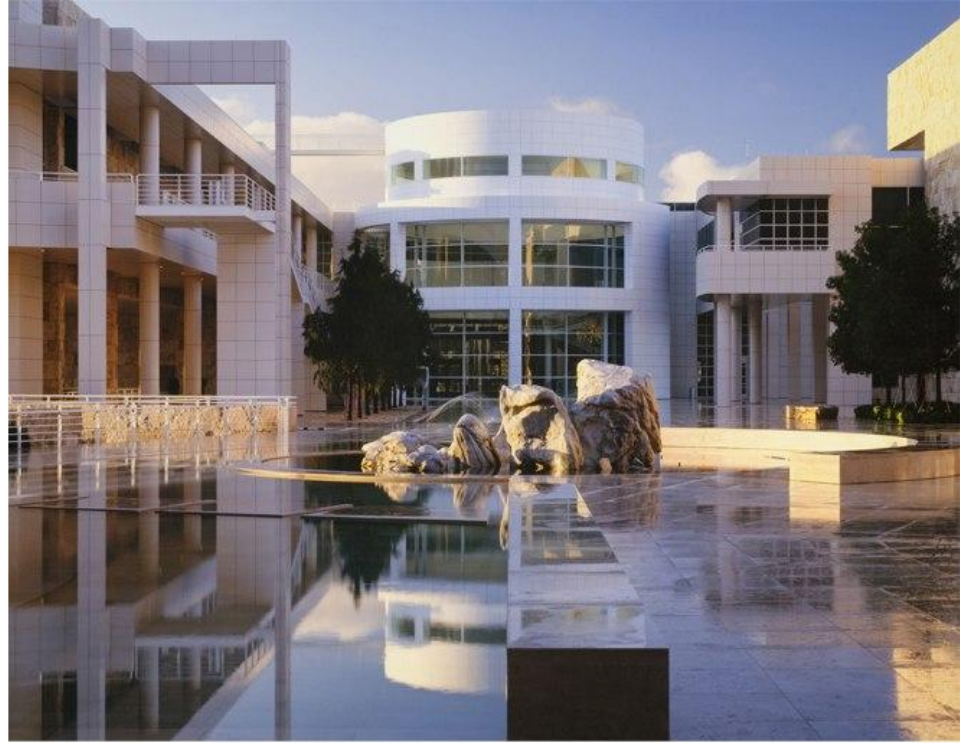

## AD CLASSICS GETTY CENTRE

ARCHITECTS: Richard Meier&Partners

LOCATIONS: Los Angeles, California