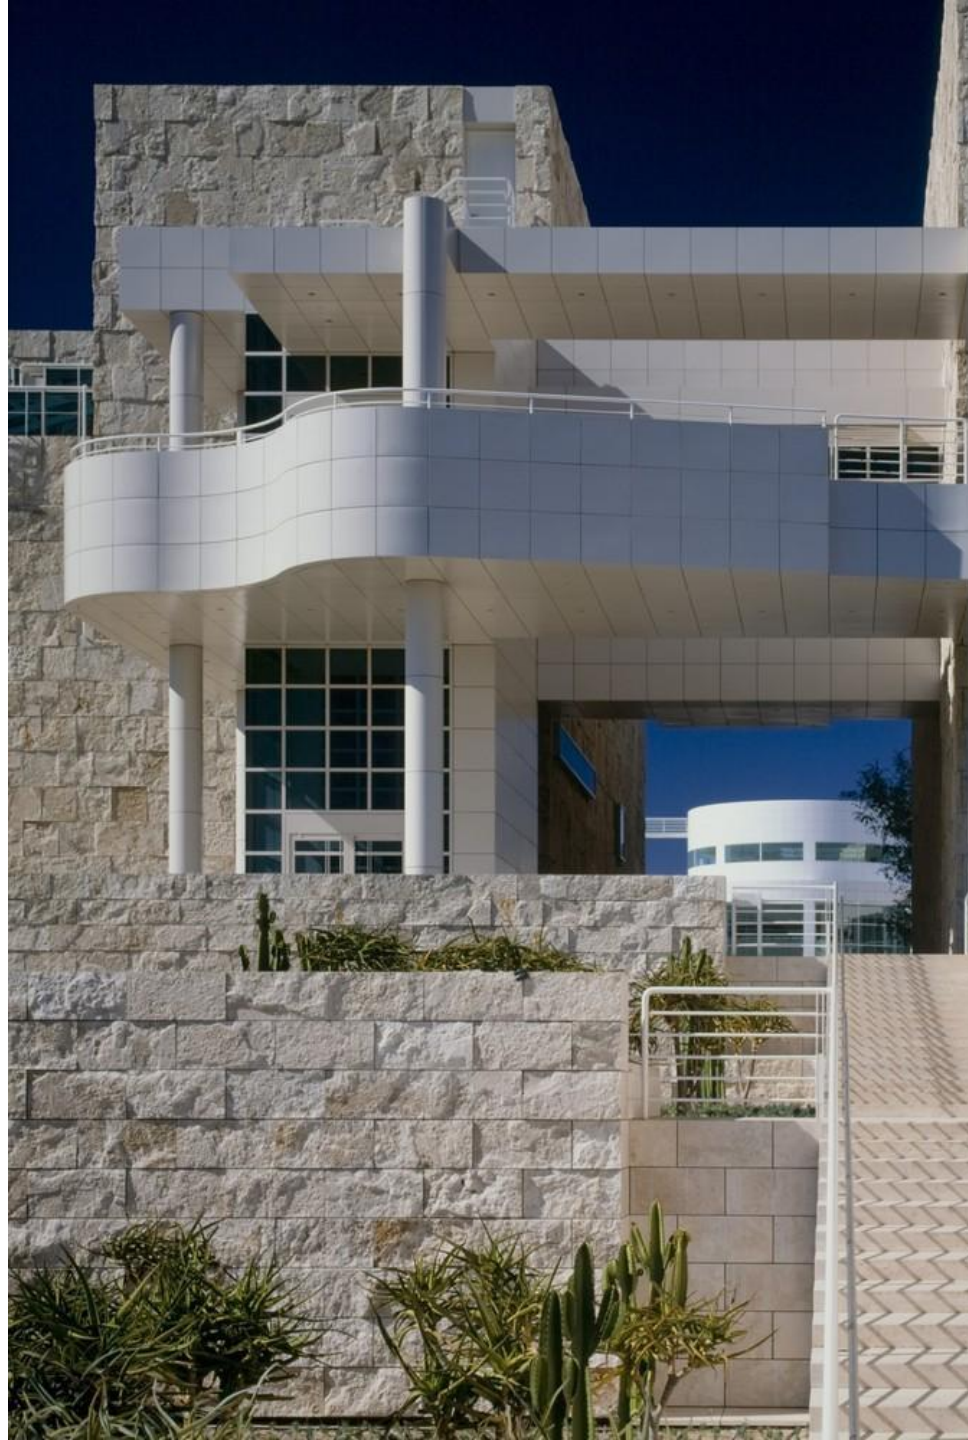

## AD CLASSICS GETTY CENTRE

ARCHITECTS: Richard Meier&Partners

LOCATIONS: Los Angeles, California