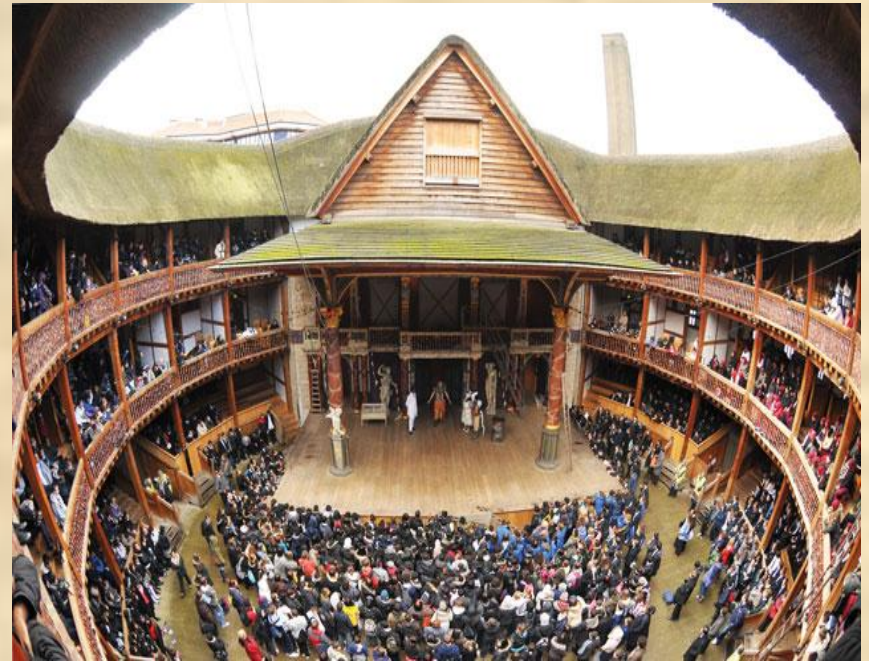

LONDON

The British Museum

One of the great museums in the world. There are famous exhibitions from ancient Egypt, Rome, Greece and other parts of the world.

In this old London Prison you can experience prison life.
You can also have your **birthday party** here!

The London Eye

Take a bird's-eye view of the capital on this amazing big wheel.
Spectacular views at night!

The London Eye

The Globe Theatre

Visit the replica of the old theatre. Learn about the life and plays of Shakespeare.

The Science Museum

There are over 10,000 things to see in this fantastic museum.
Take a virtual rocket ride around the solar system!

The Tate Modern

Do you like modern art? Yes?
Then this is the place for you!

The Natural History Museum

The museum is in a beautiful old building and has interactive exhibitions. See 'live' dinosaurs and learn about animal and plant life on our planet!