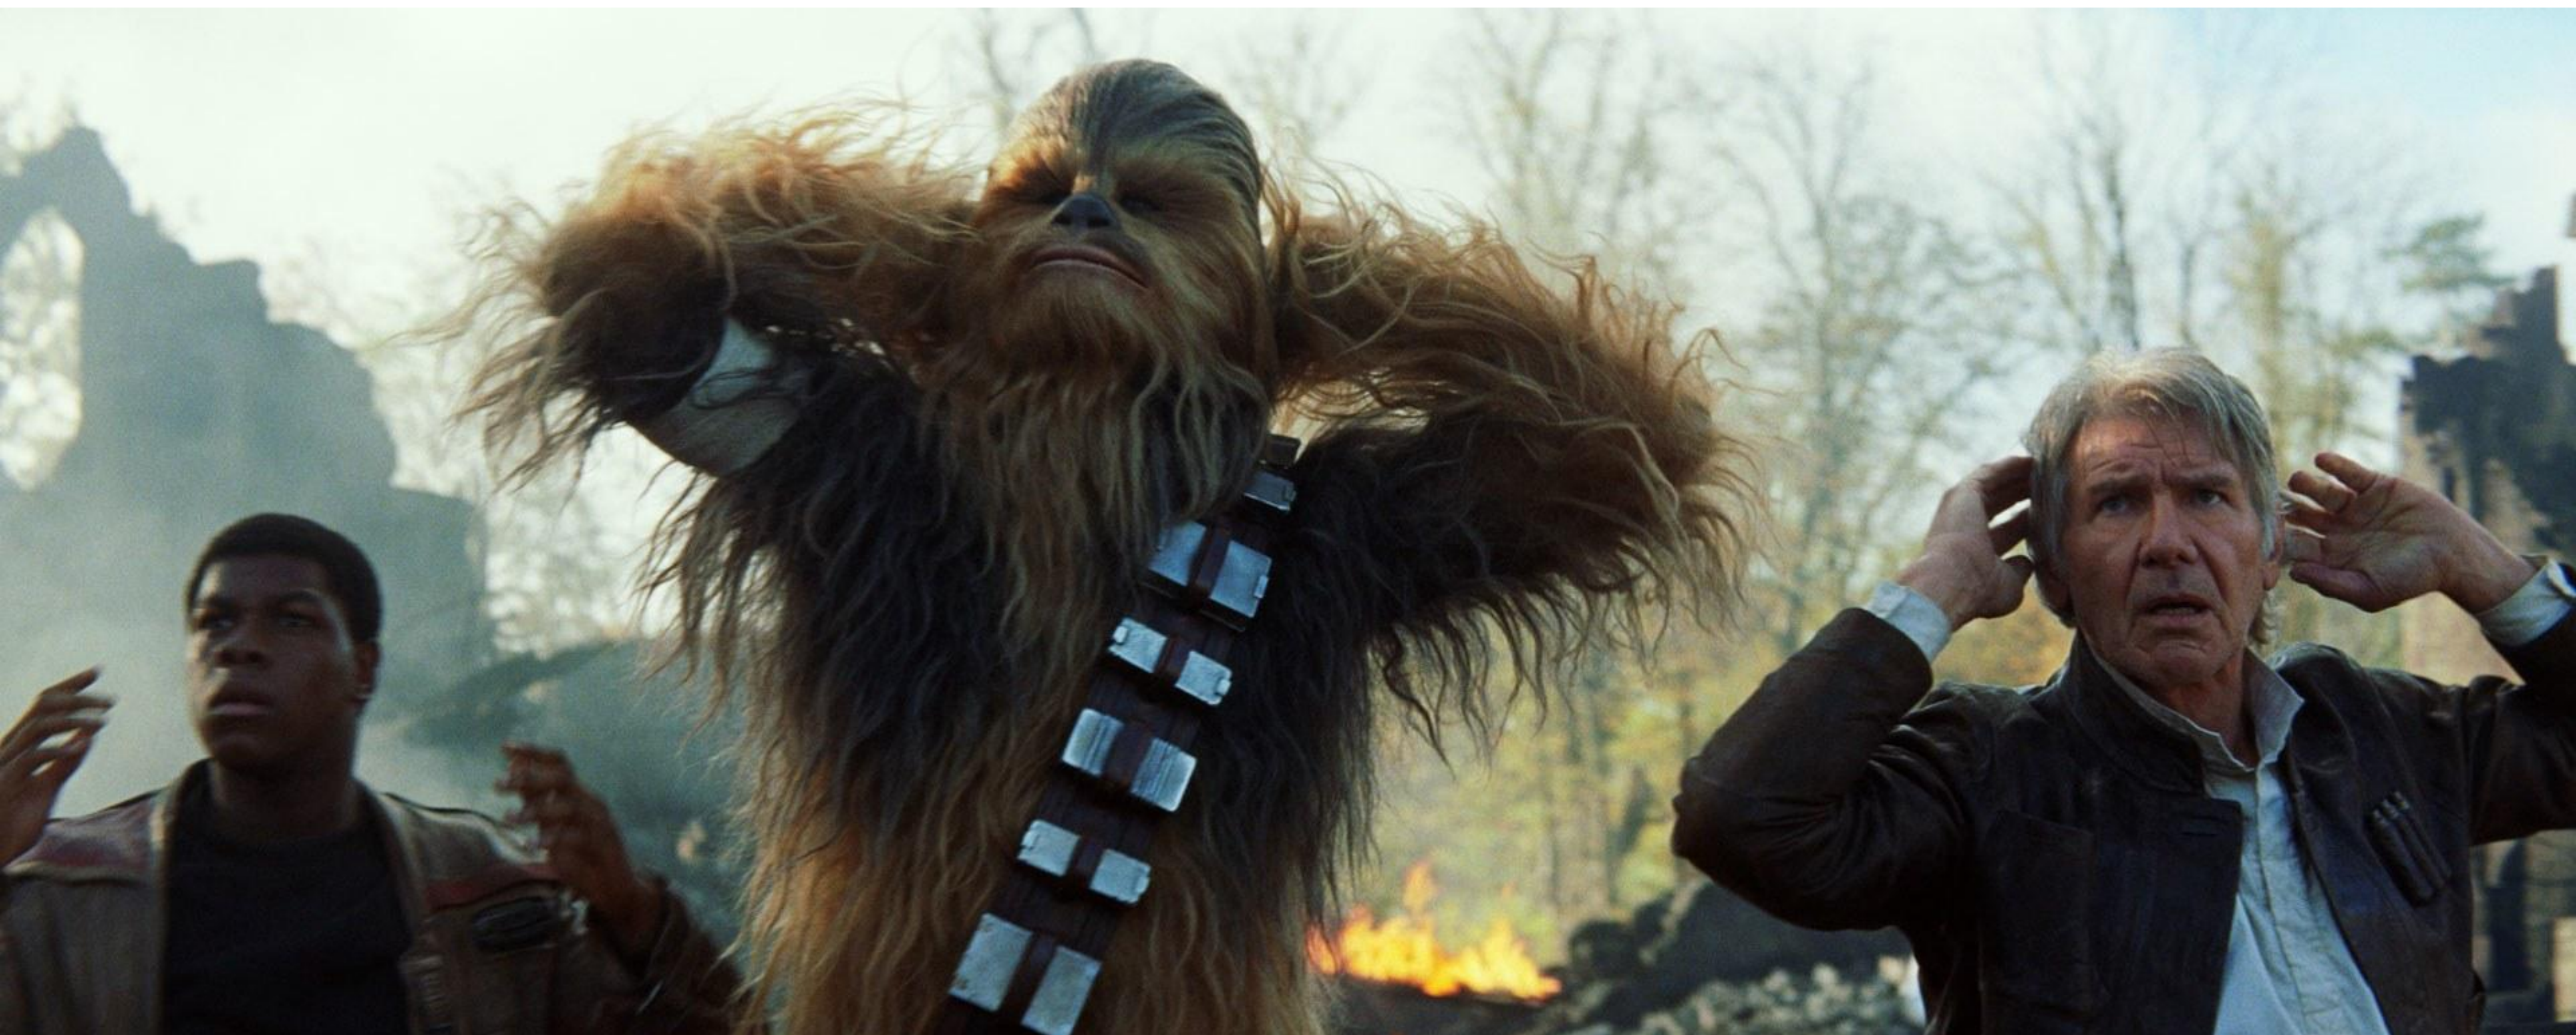

Научиться говорить