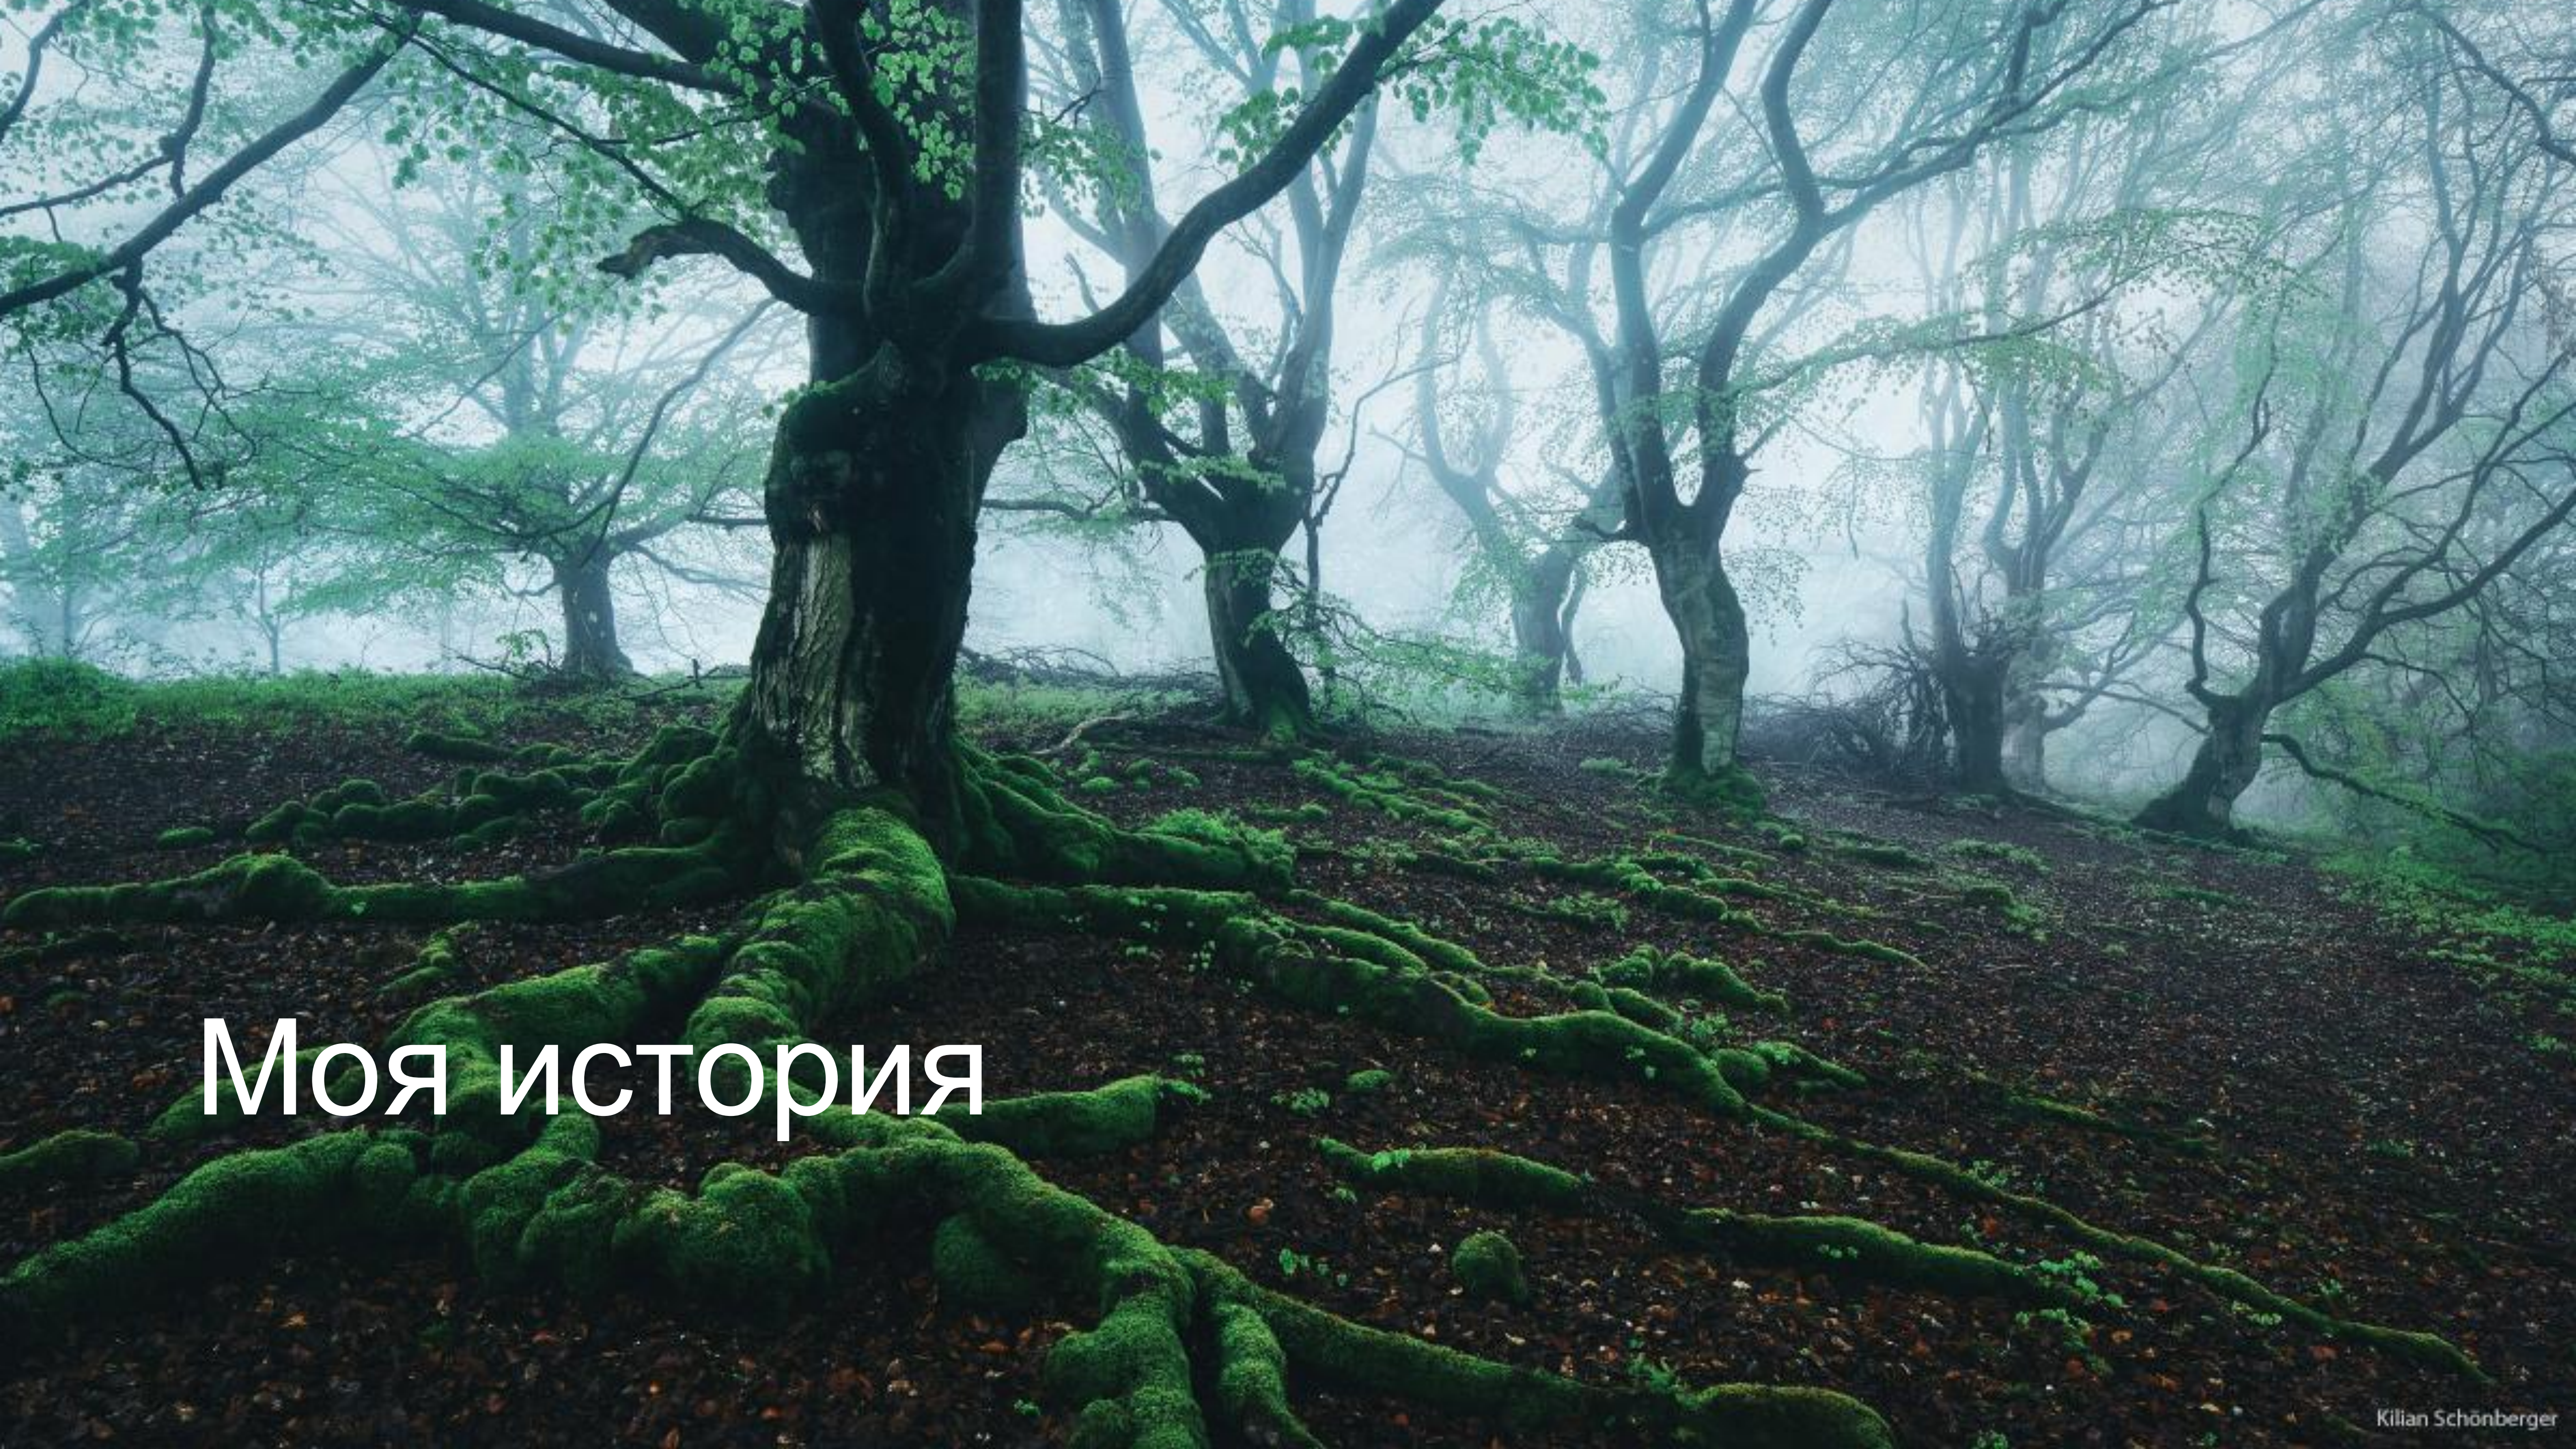

# Моя история

8 лет

4 года

37 человек

A misty forest scene with sunlight filtering through the trees, creating a golden glow on the left side. The trees are tall and thin, with some evergreens and some deciduous trees. The ground is covered in green moss and fallen leaves. The overall atmosphere is serene and somewhat mysterious.

# Раздавать кнуты и пряники

Научиться  
отдыхать

Строить личный бренд

A large, leafy tree in a forest with sunlight filtering through the branches. The tree is the central focus, with its thick trunk and sprawling branches reaching across the frame. The leaves are a vibrant green, and the sunlight creates a warm, golden glow, casting long shadows and highlighting the texture of the bark. The background is a soft-focus forest of similar trees, creating a sense of depth and tranquility.