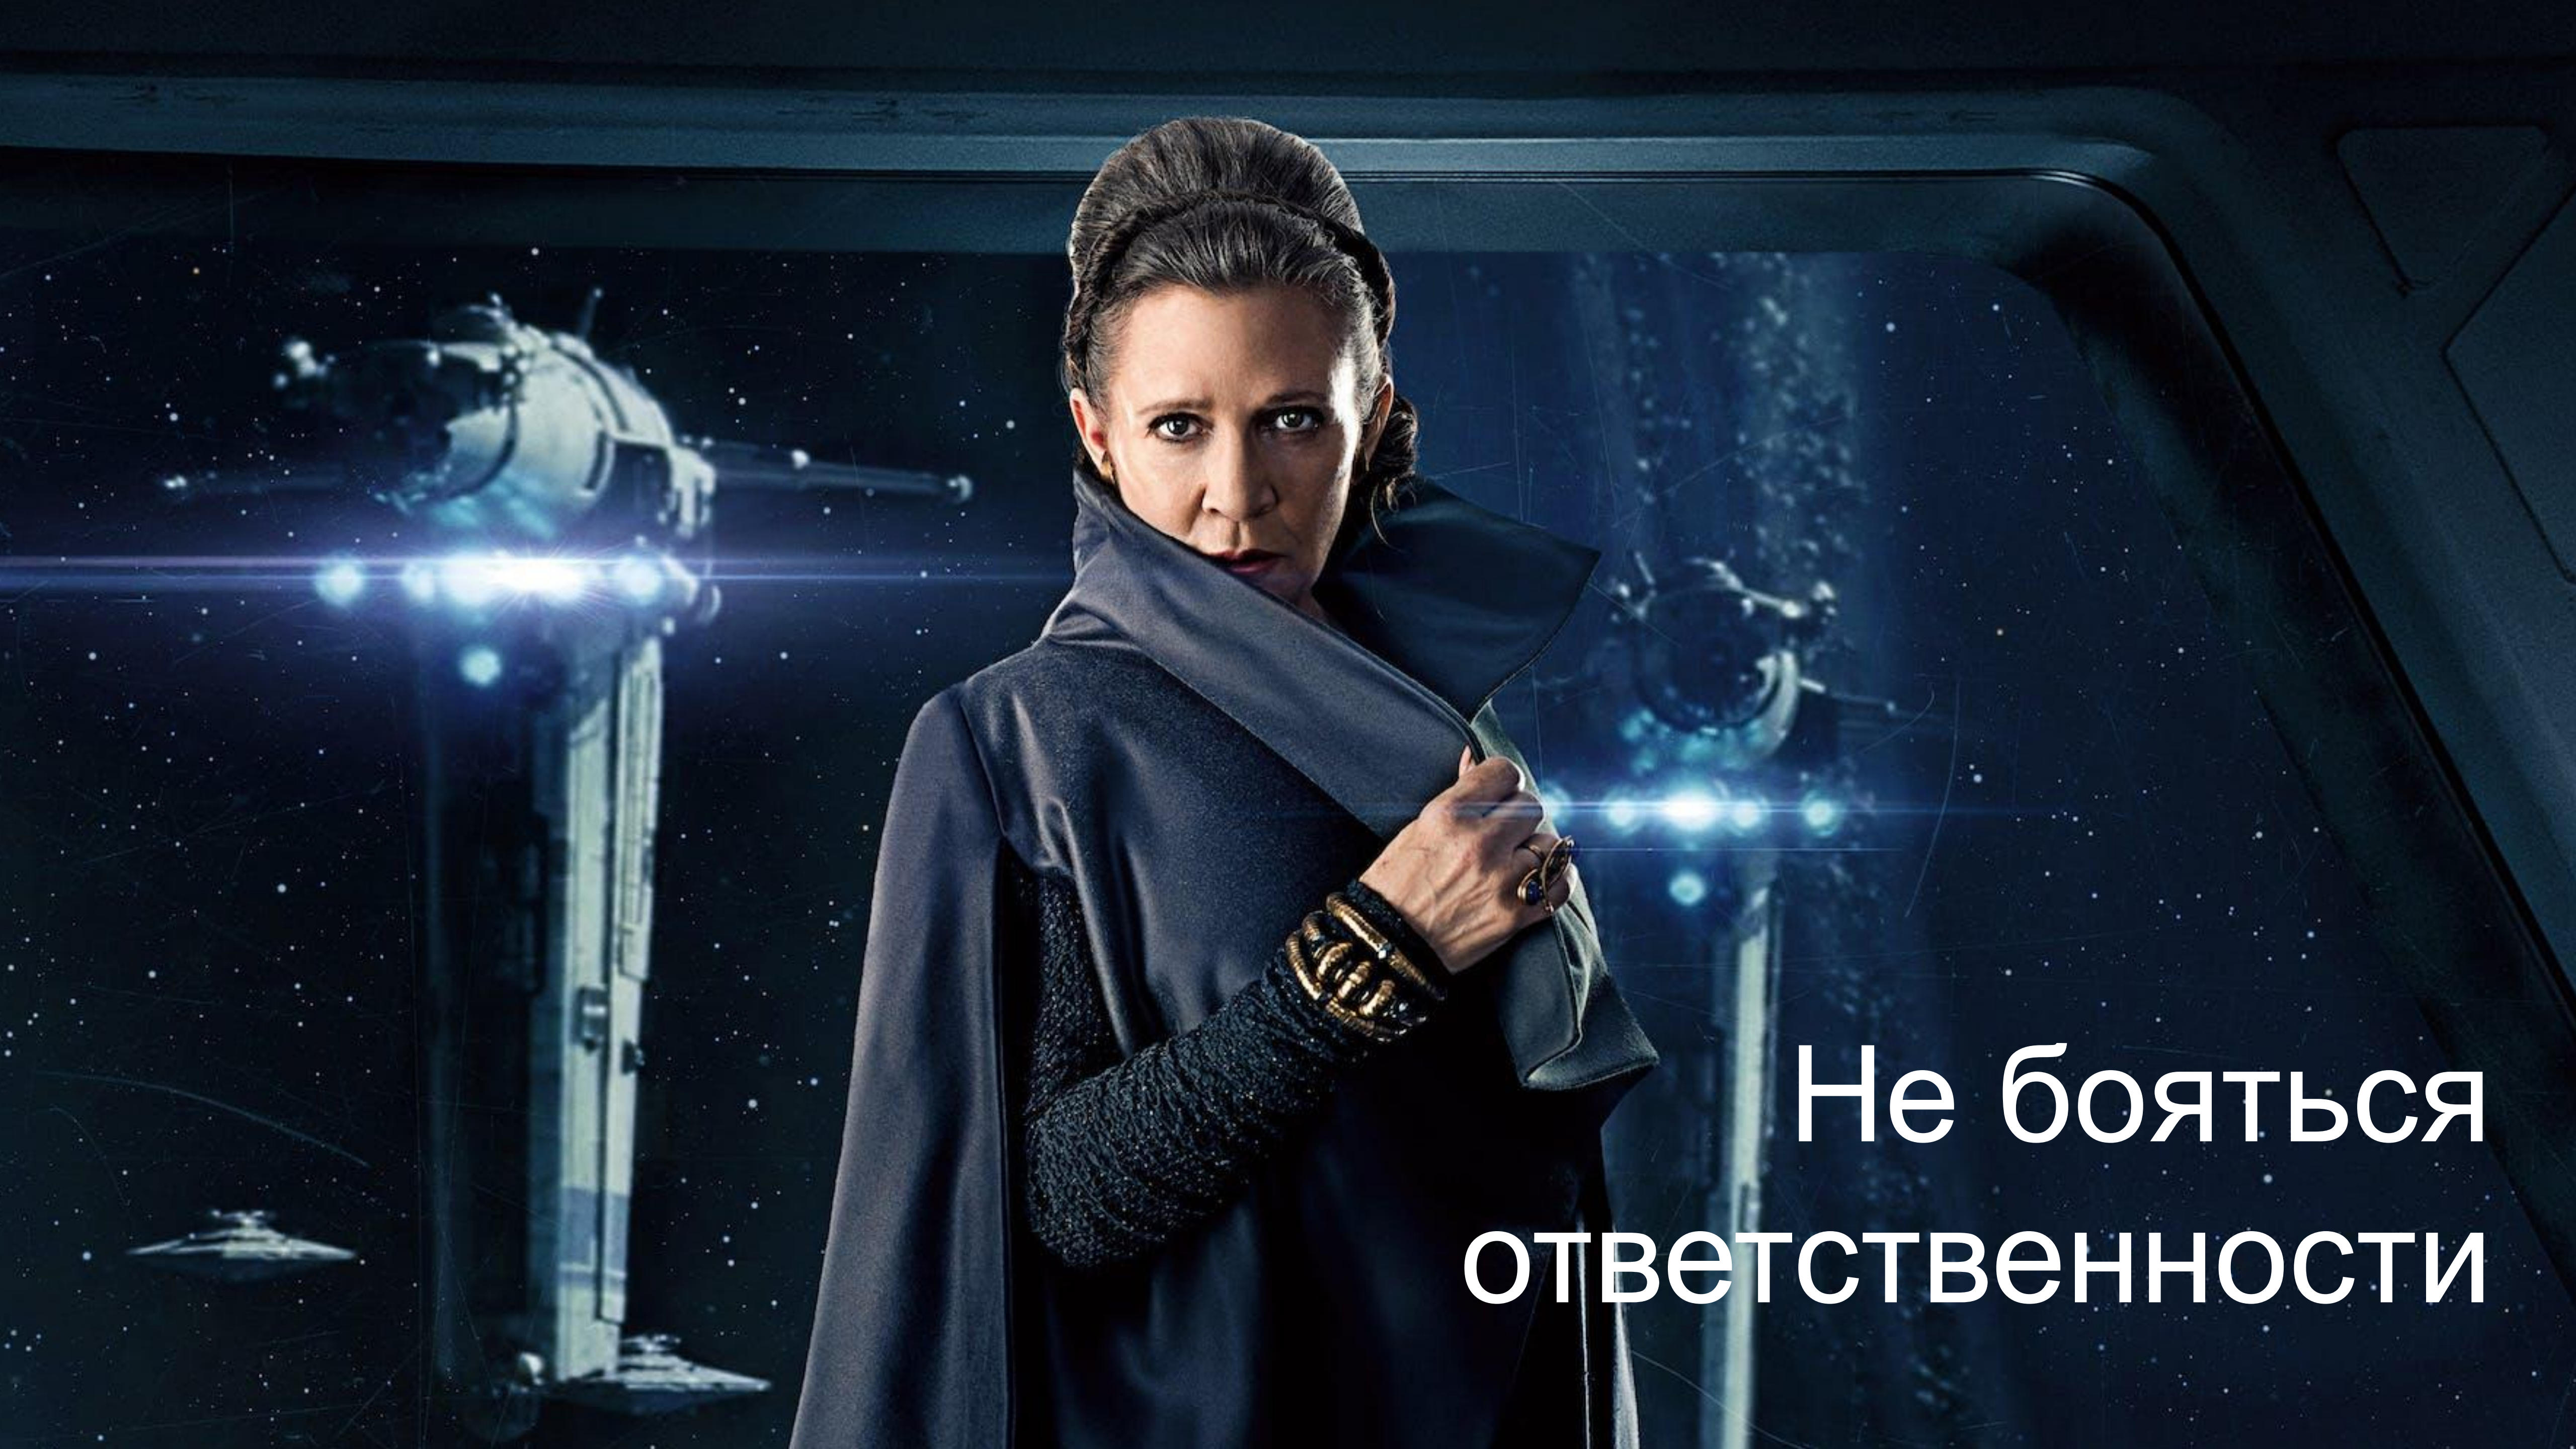

Не бояться
ответственности