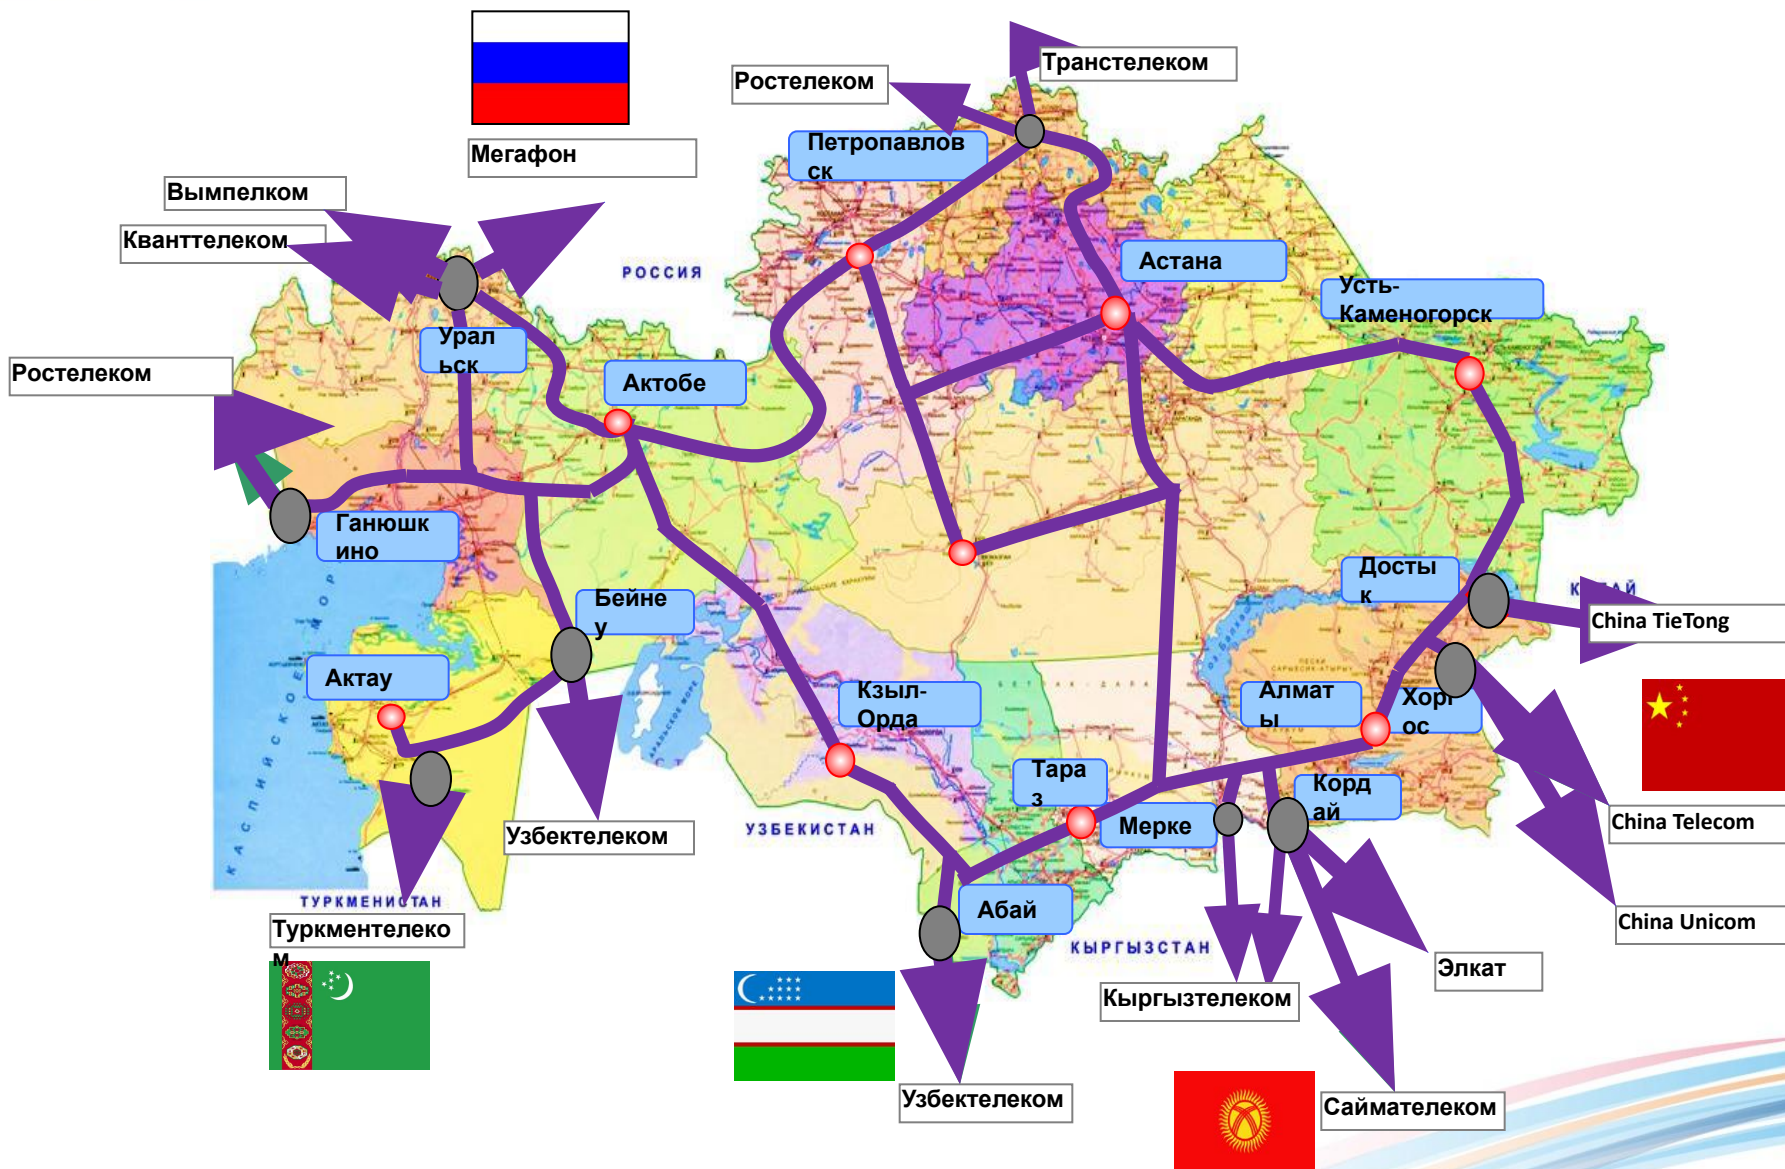

Backbone DWDM network. Магистральная сеть DWDM