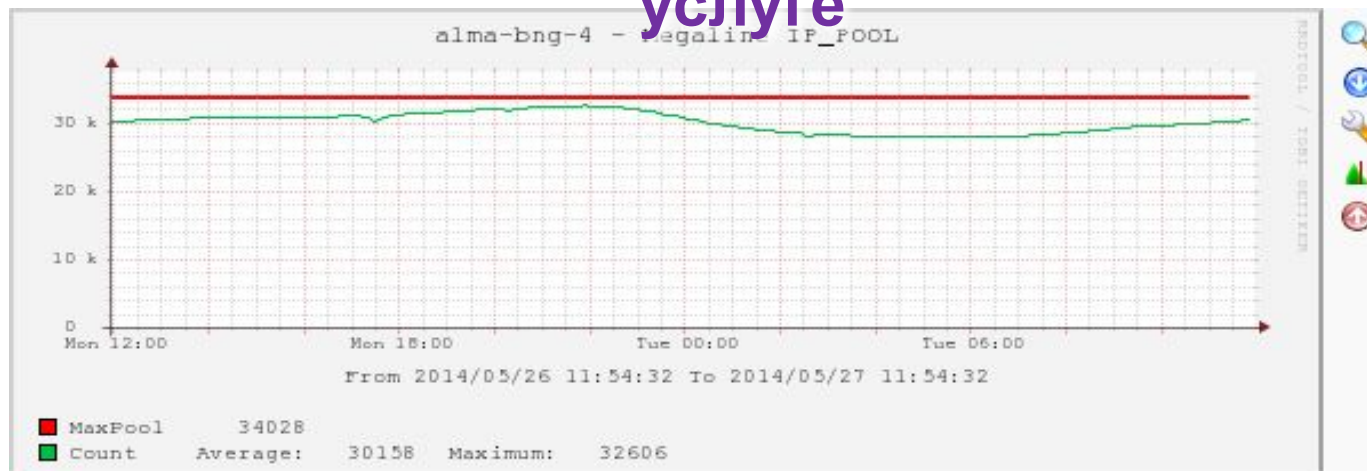

Статистика на одной единице оборудования/по услуге