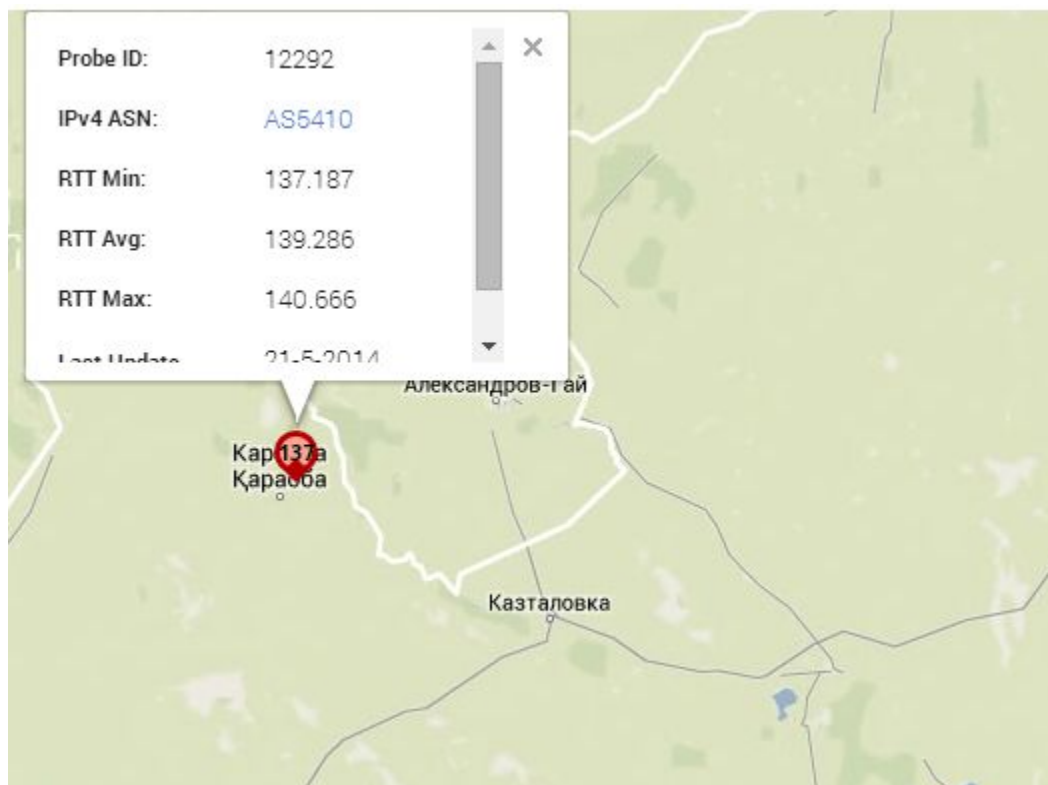

### Routing Status (AS9198)

✔ At 2014-05-20 00:00:00 UTC, AS9198 was visible to 100% of 99 IPv4 and 100% of 96 IPv6 RIS full peers.

⌚ First ever seen as origin announcing 195.12.101.0/24, on 2004-01-03 00:00:00 UTC.

Showing results for AS9198 as of 2014-05-20 00:00:00 UTC

i Results exclude routes with very low visibility (less than 3 RIS peers seeing).

7