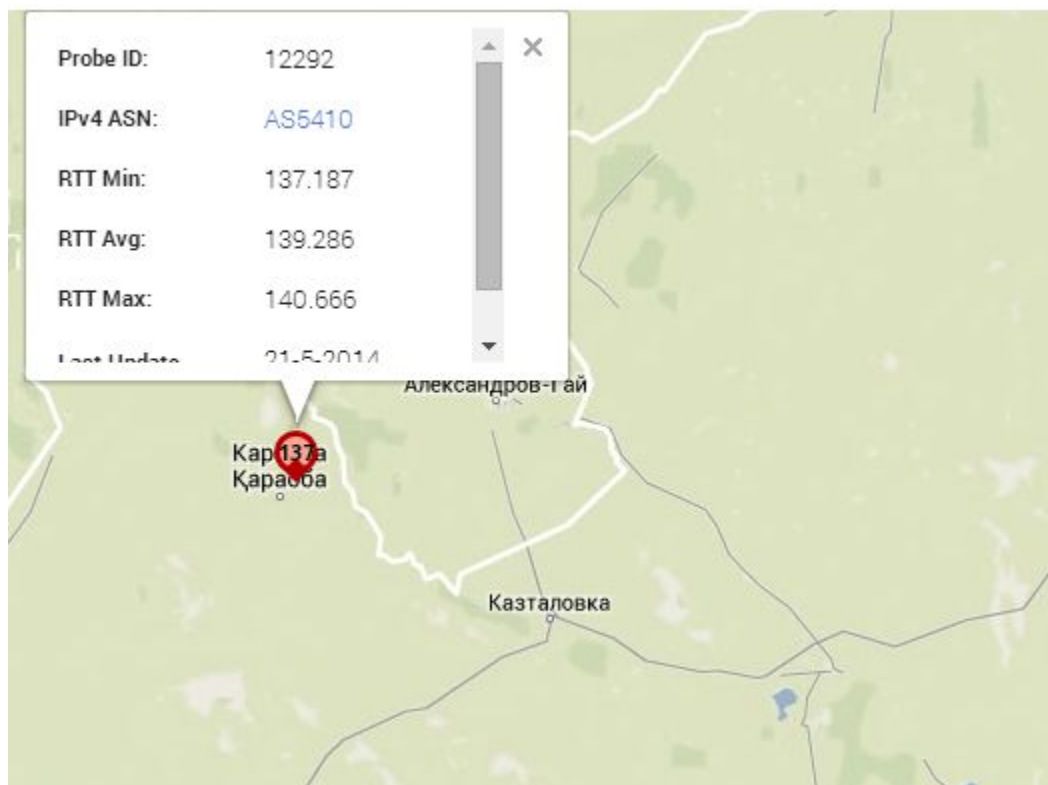

### Routing Status (AS9198)

✔

At 2014-05-20 00:00:00 UTC, AS9198 was visible to 100% of 99 IPv4 and 100% of 96 IPv6 RIS full peers.

⌚ First ever seen as origin announcing 195.12.101.0/24, on 2004-01-03 00:00:00 UTC.

Originated IPv4 prefixes: 608

Originated IPv6 prefixes: 3

Observed BGP neighbours: 60

Address space announced (IPv4): 1458688 IPs

Address space announced (IPv6): equiv. to 65536 /48s

⚙️ [Advanced Settings](#)

Showing results for AS9198 as of 2014-05-20 00:00:00 UTC

i

Results exclude routes with very low visibility (less than 3 RIS peers seeing).

7