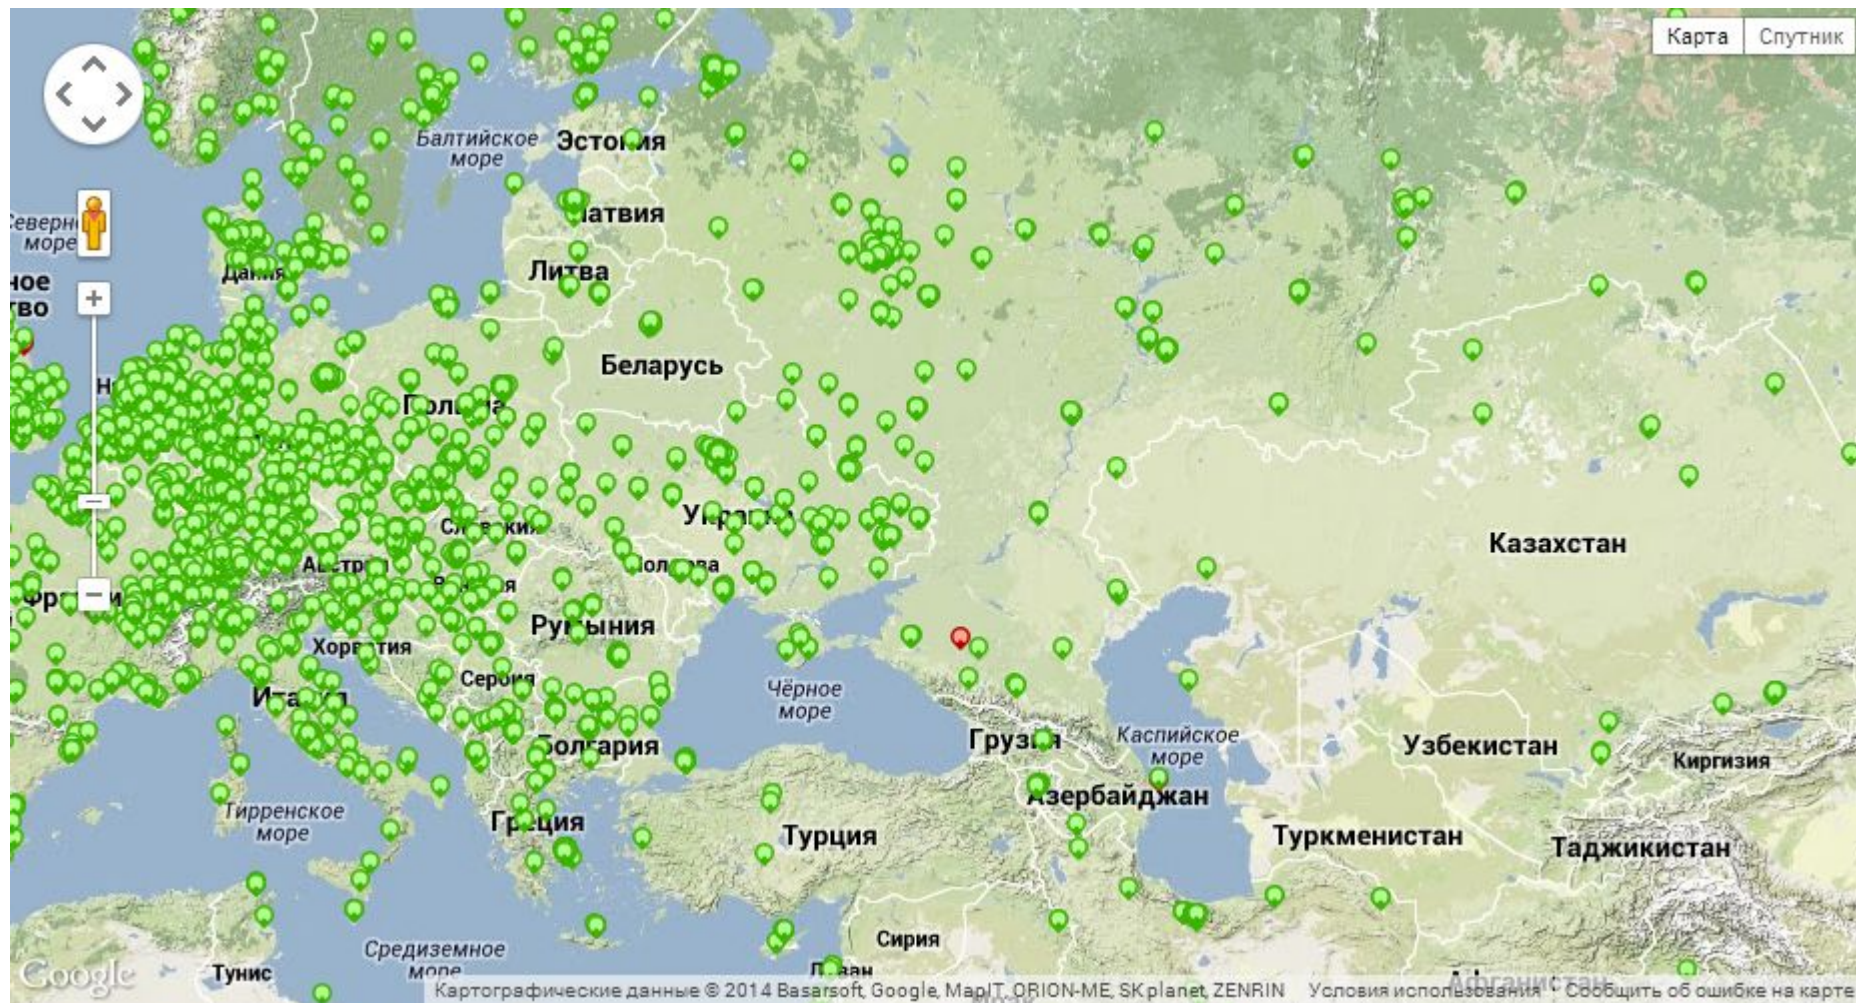

Ripe Atlas now