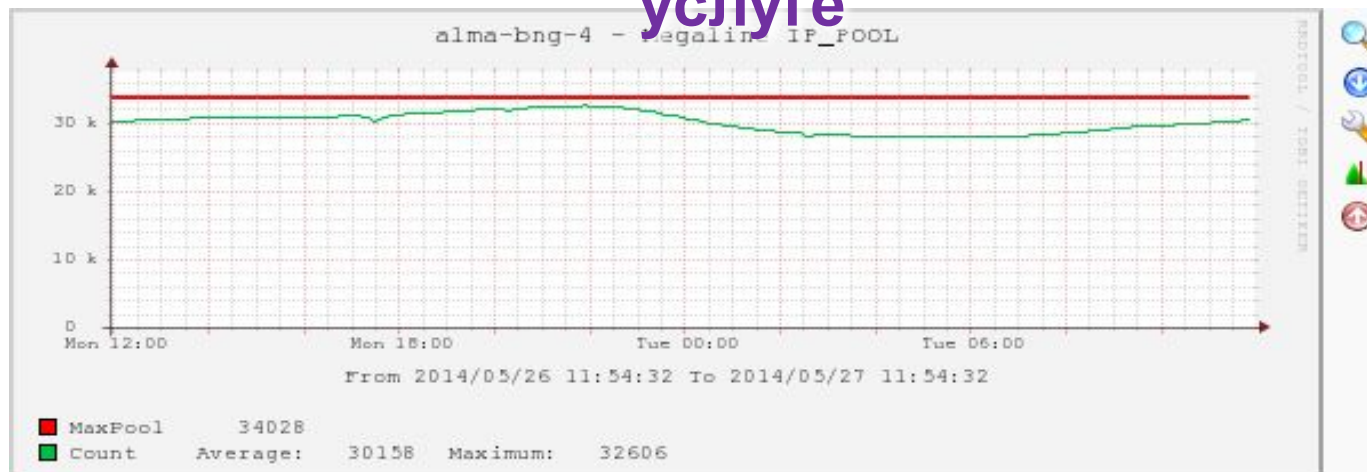

Статистика на одной единице оборудования/по услуге