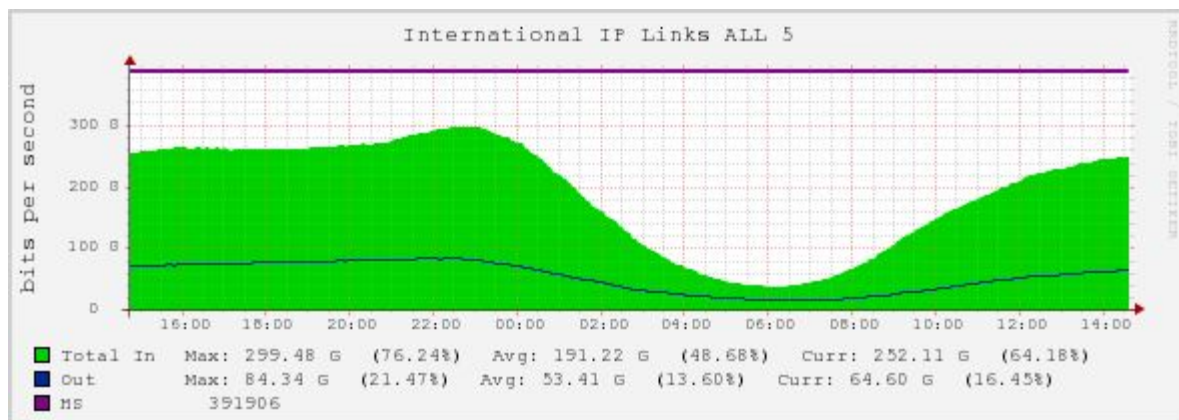

~40-50 % per year