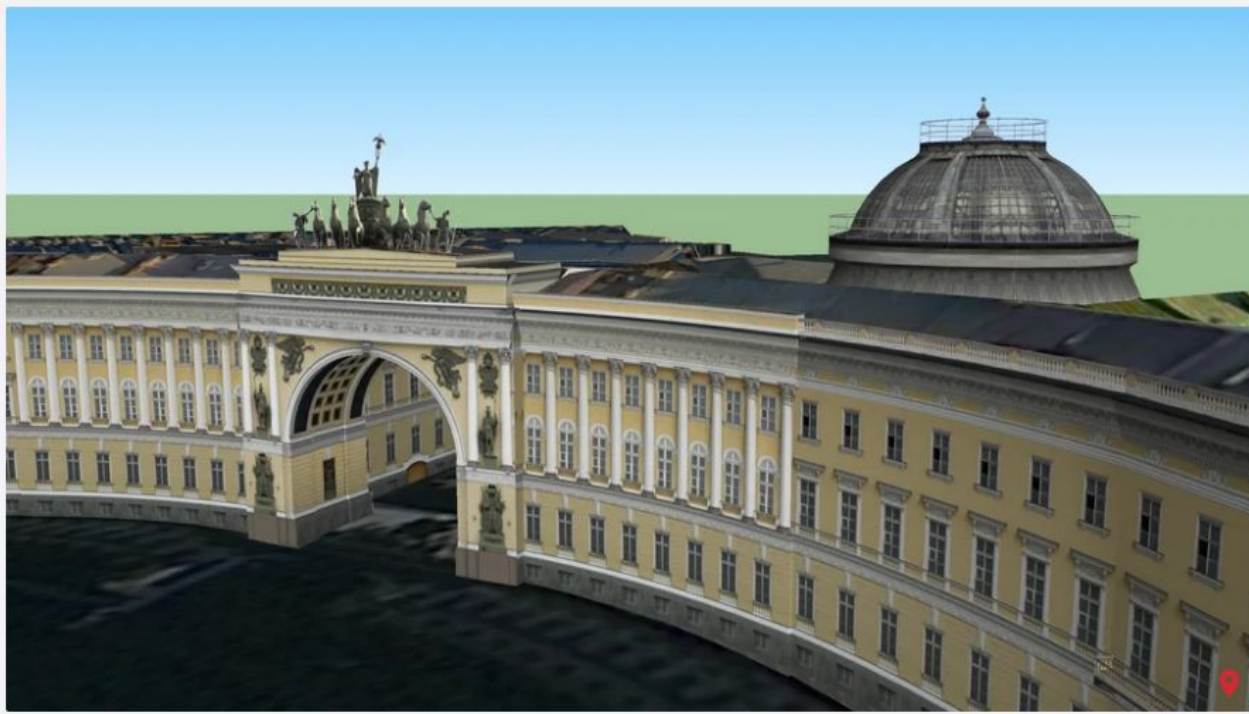

Египетские ворота

Глебовмд

ИНФОРМАЦИЯ О МОДЕЛИ

Материалы	33
Полигоны	6 620
размер файла	4 МБ
дата изменения	21.3.2014
Слои	3
единица измерения	метр
Границы	335 x 393 x 44
Расстояние от источника	18,5

РОДСТВЕННЫЕ МОДЕЛИ