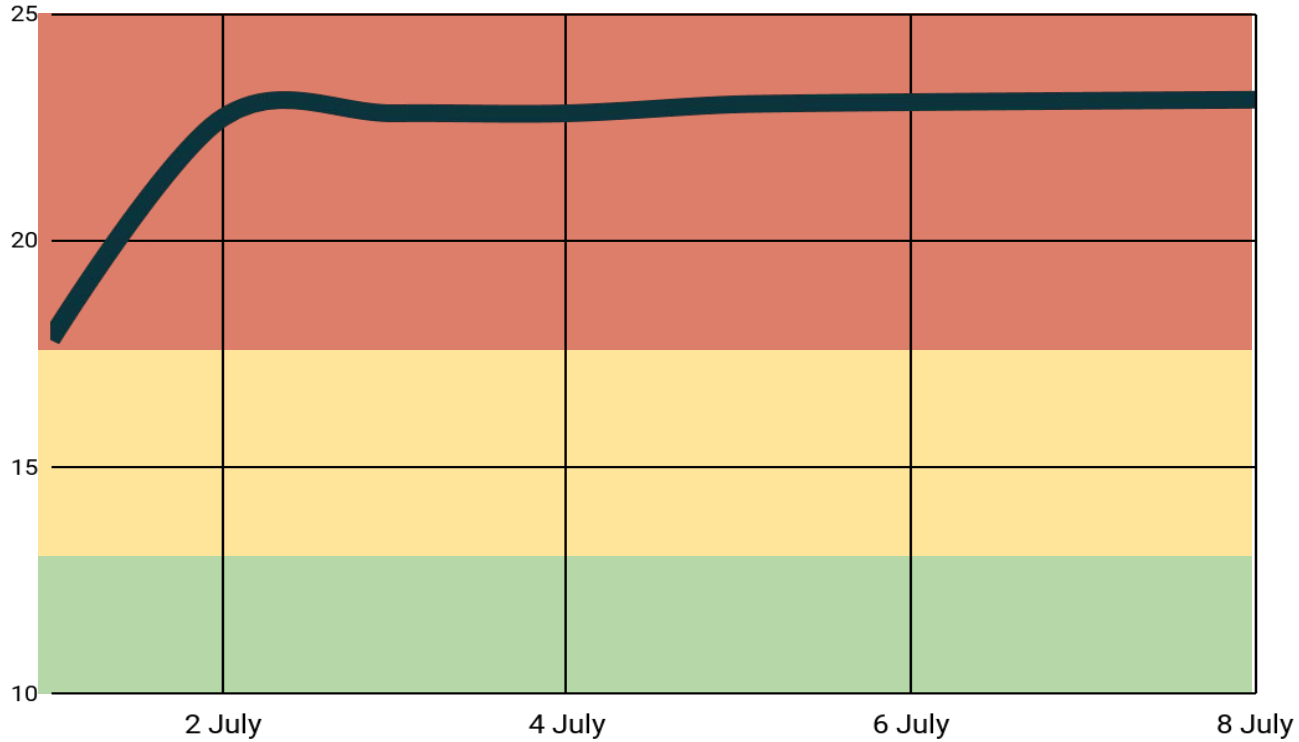

FINANCE: BLACKLIST

Actual Cash Collection from TP's for FG by Whirlpool RUS

Manager	Target Realization 01-10.07.2019, %	Target Collection on 11.07.2019, EUR/000	Actual Collection on 11.07.2019, EUR/000	Target Realization 01-11.07.2019, %
Sergey Severinko	133%	0	1 547	156%
Alexey Yakovlev	110%	73	136	114%
Andrey Sukhotsky	139%	131	110	103%
Total RF	130%	205	1 793	148%
Mikhail Podgaisky	283%	62	115	271%
Overall Total	138%	267	1 908	155%