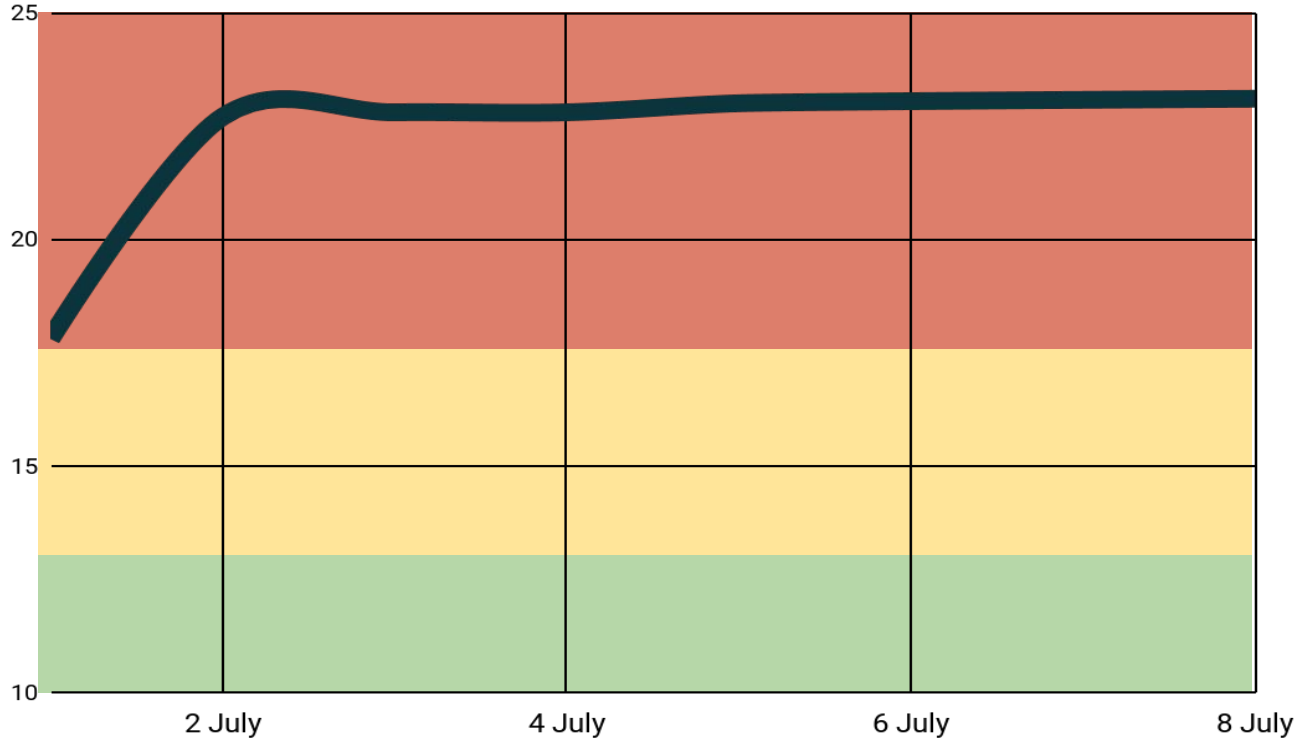

FINANCE: BLACKLIST