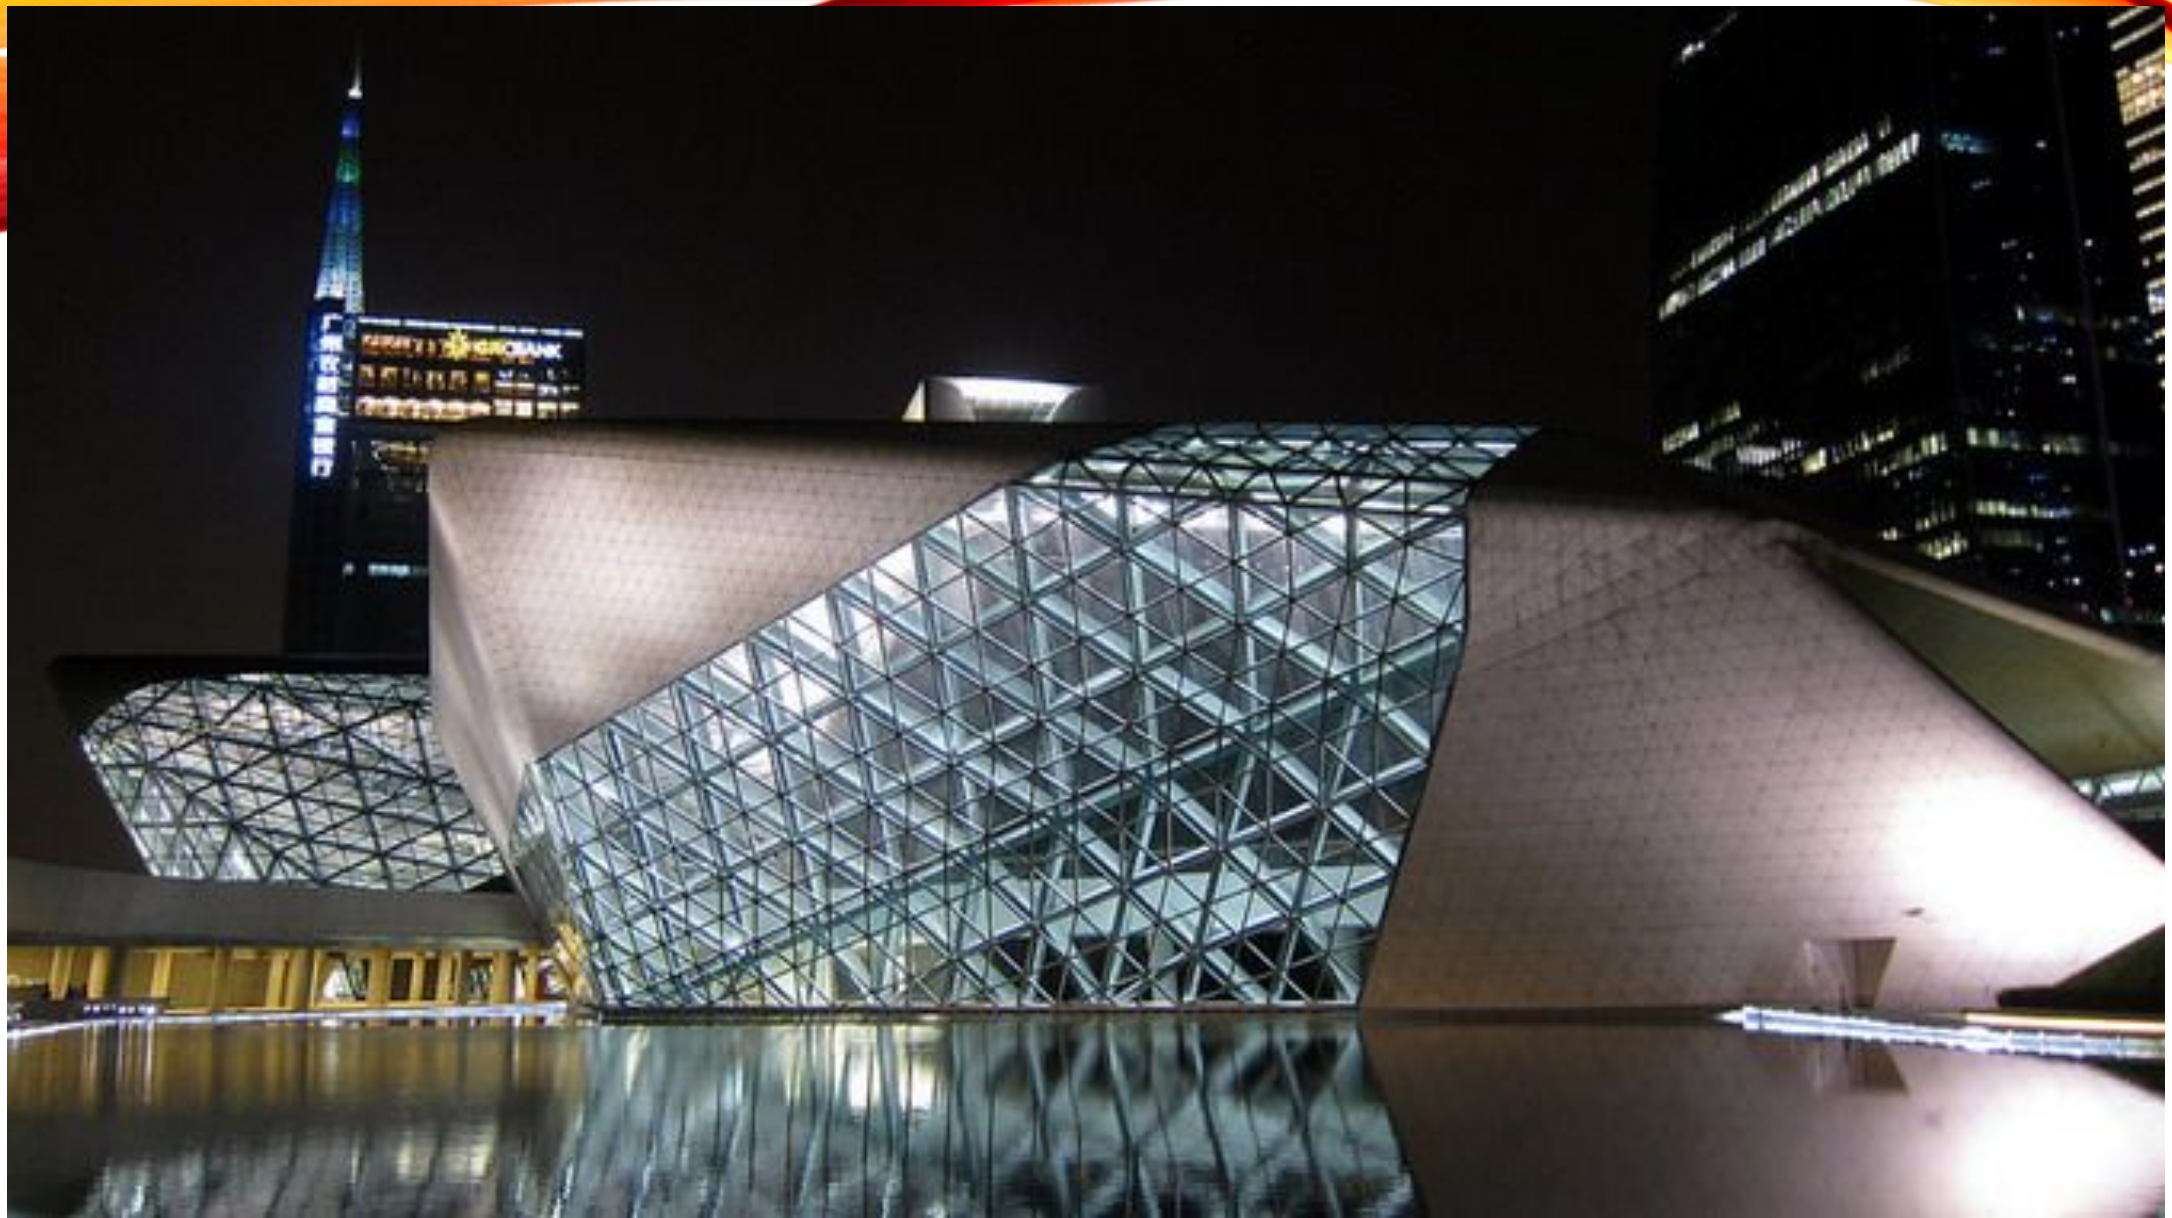

The background features dynamic, flowing waves in shades of red, orange, and yellow, creating a sense of movement and energy. The waves are layered and semi-transparent, with some appearing more prominent than others. The overall composition is clean and modern, with the text centered in a white space.

- Музей МАХХІ в Риме

- центральное здание BMW

Культурный центр в Абу-Даби

- Оперный театр в Гуаньчжоу, Китай (2003-2010гг)

- Центр водных видов спорта в Лондоне (2005-2010гг)