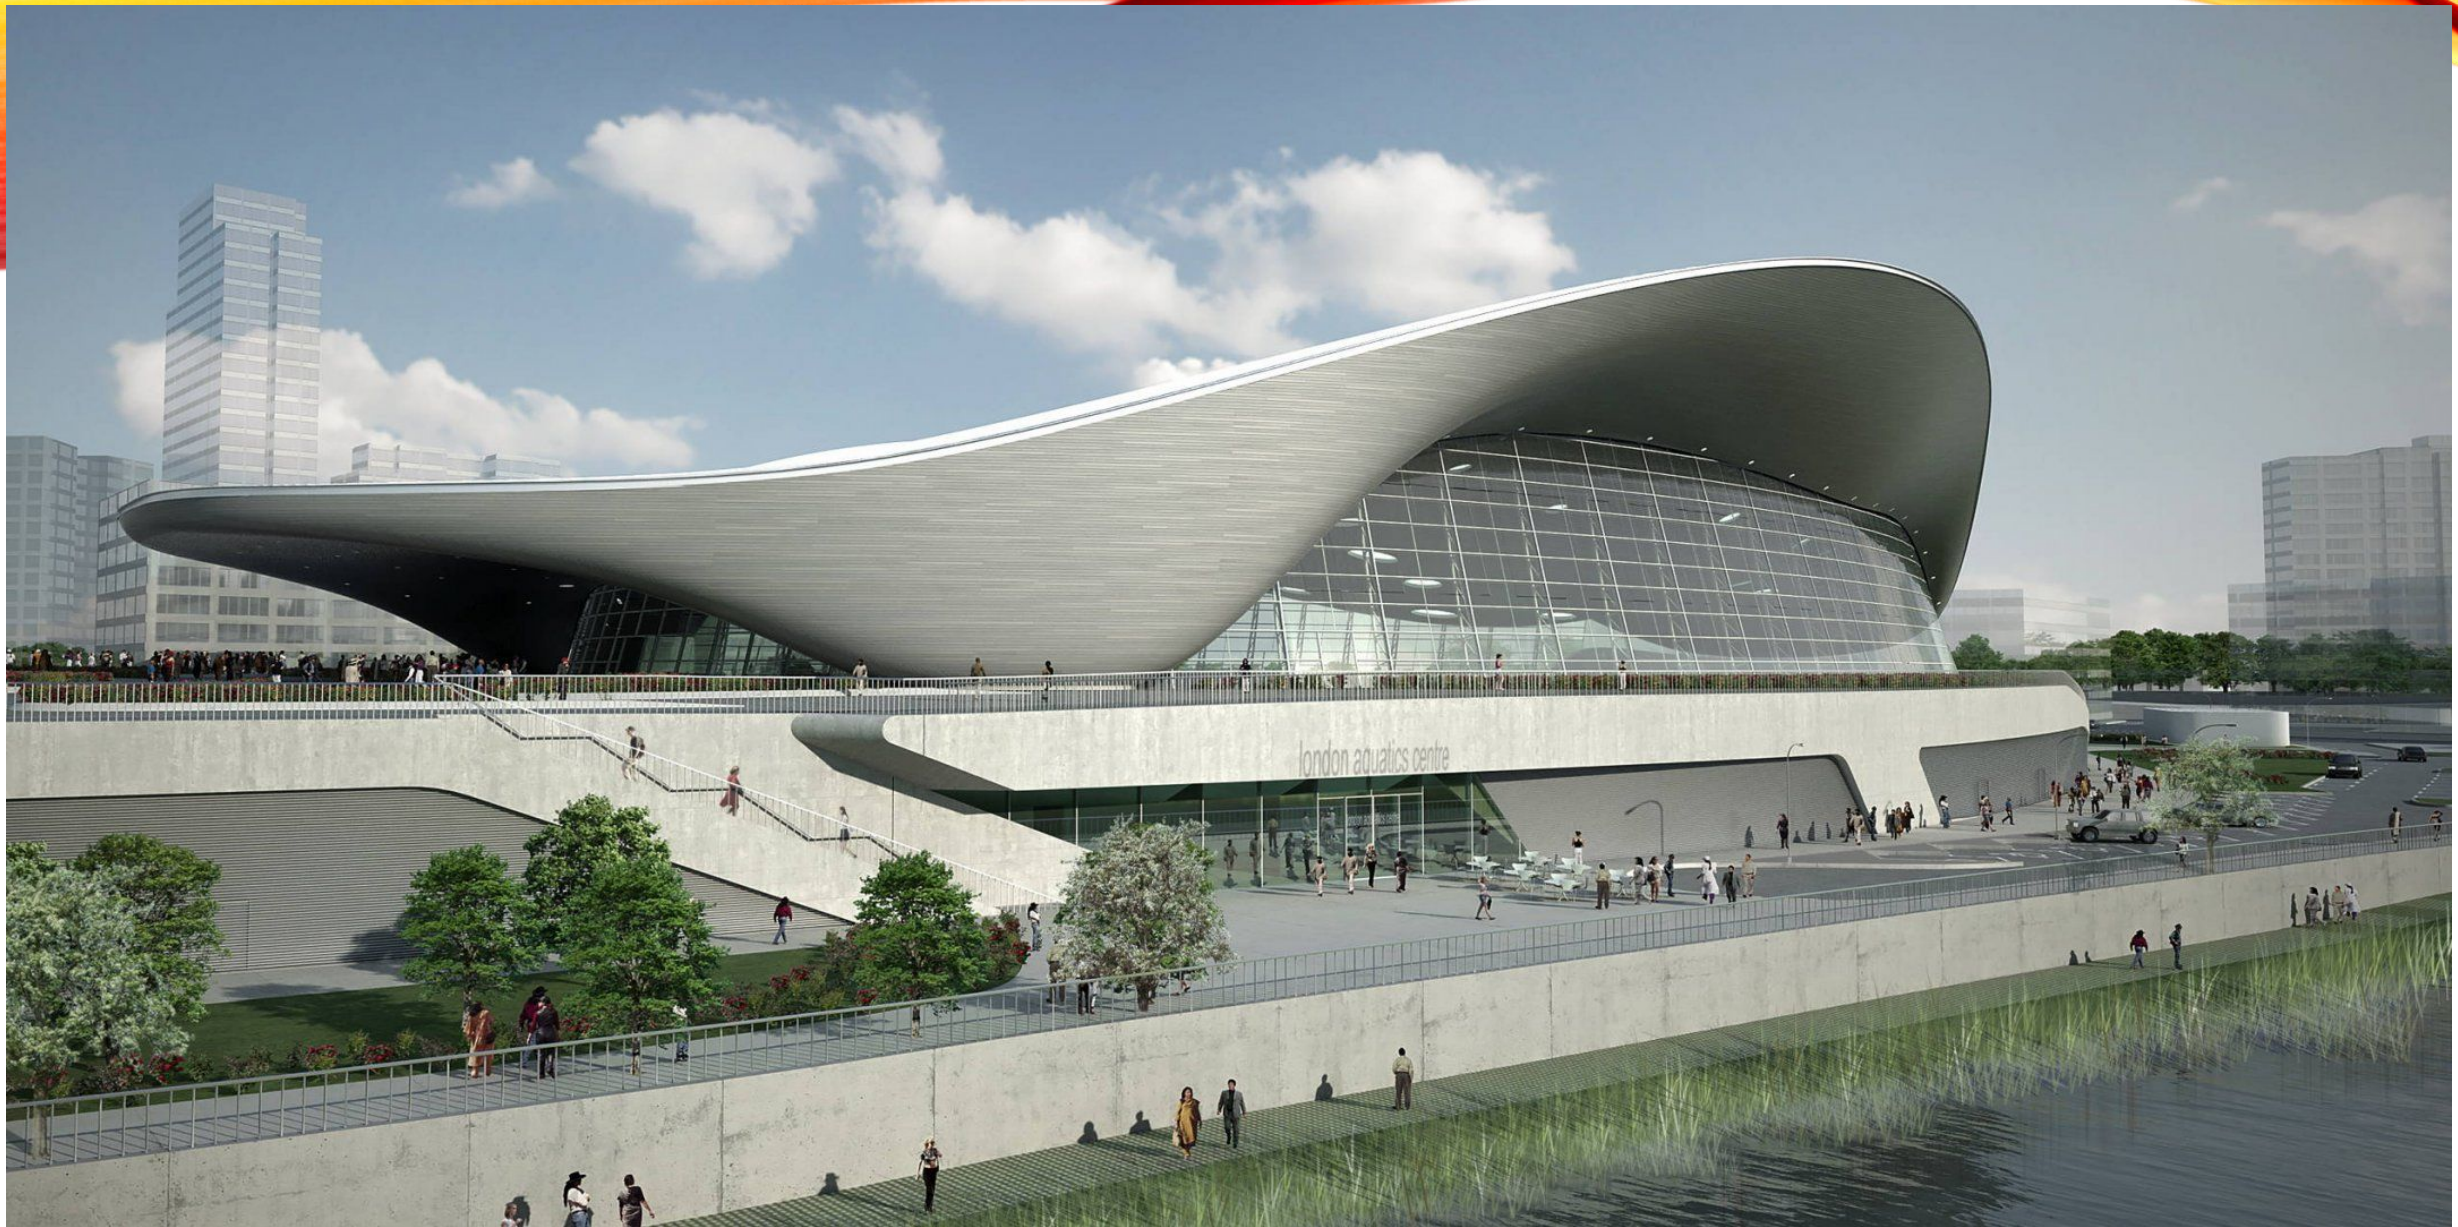

The background features dynamic, flowing waves in shades of red, orange, and yellow, creating a sense of movement and energy. The waves are layered and semi-transparent, with some appearing more prominent than others. The overall composition is clean and modern, with the text centered in a white space.

- Музей МАХХІ в Риме

- центральное здание BMW

Культурный центр в Абу-Даби

- Оперный театр в Гуаньчжоу, Китай (2003-2010гг)

- Центр водных видов спорта в Лондоне (2005-2010гг)