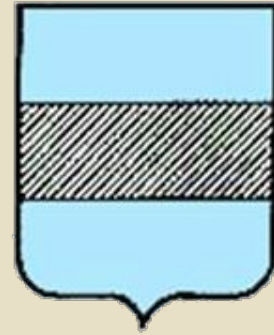

Any emblem consists of a shield, this is its
basement.

The coat of arms

- The heraldic figure (pillar, belt, sling, head, tip, cross, rafter) - the simplest heraldic figures is a small area of the shield, painted with a color different from the color of the shield field. The simplest emblem figures are formed as a result of the separation of the shield by several straight lines: vertical, horizontal and diagonal.

Heraldic figures in the arms:

Chief

Bordure

Pale

Fess

Band Right

Band left

Chevron

Cross

Saltire

Symbolism has a great importance in heraldry.
The symbolism of color in heraldry as follows:

- **White** - means peace, nobility, supreme power;
- **Black** - night, darkness, death, sadness;
- **Purple** - is a sign of the highest dignity, strength, power and nobility;
- **Red** - war, courage, bravery, fearlessness;
- **Golden** - wealth, strength, loyalty, truth (honesty), constancy (drink from gold);
- **Green** - hope, abundance, freedom, life (local significance);
- **Blue** - greatness, beauty, clarity.
- **Gray** - is the color of wisdom;
- **Pink** - love, the eternity of life;