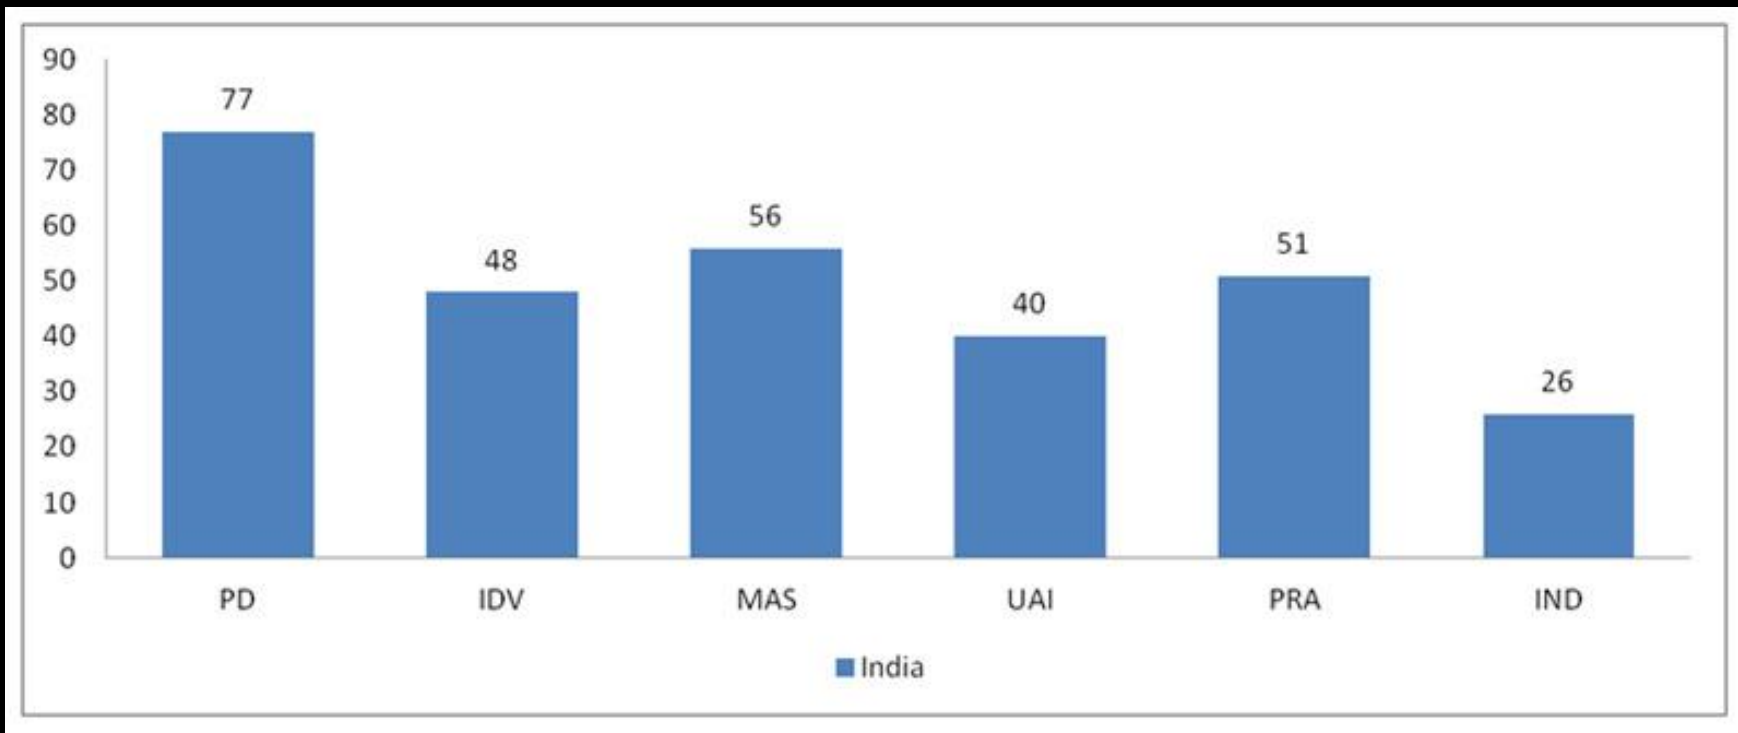

INDIA

EDWARD T.HALL'S

GEERT HOFSTEDE'S

FAMILY STRUCTURE

NAYAR TARAVAD IN KERALA

RELIGION

indikosh.com

SMALL GROUPS/PUBLIC BEHAVIOR