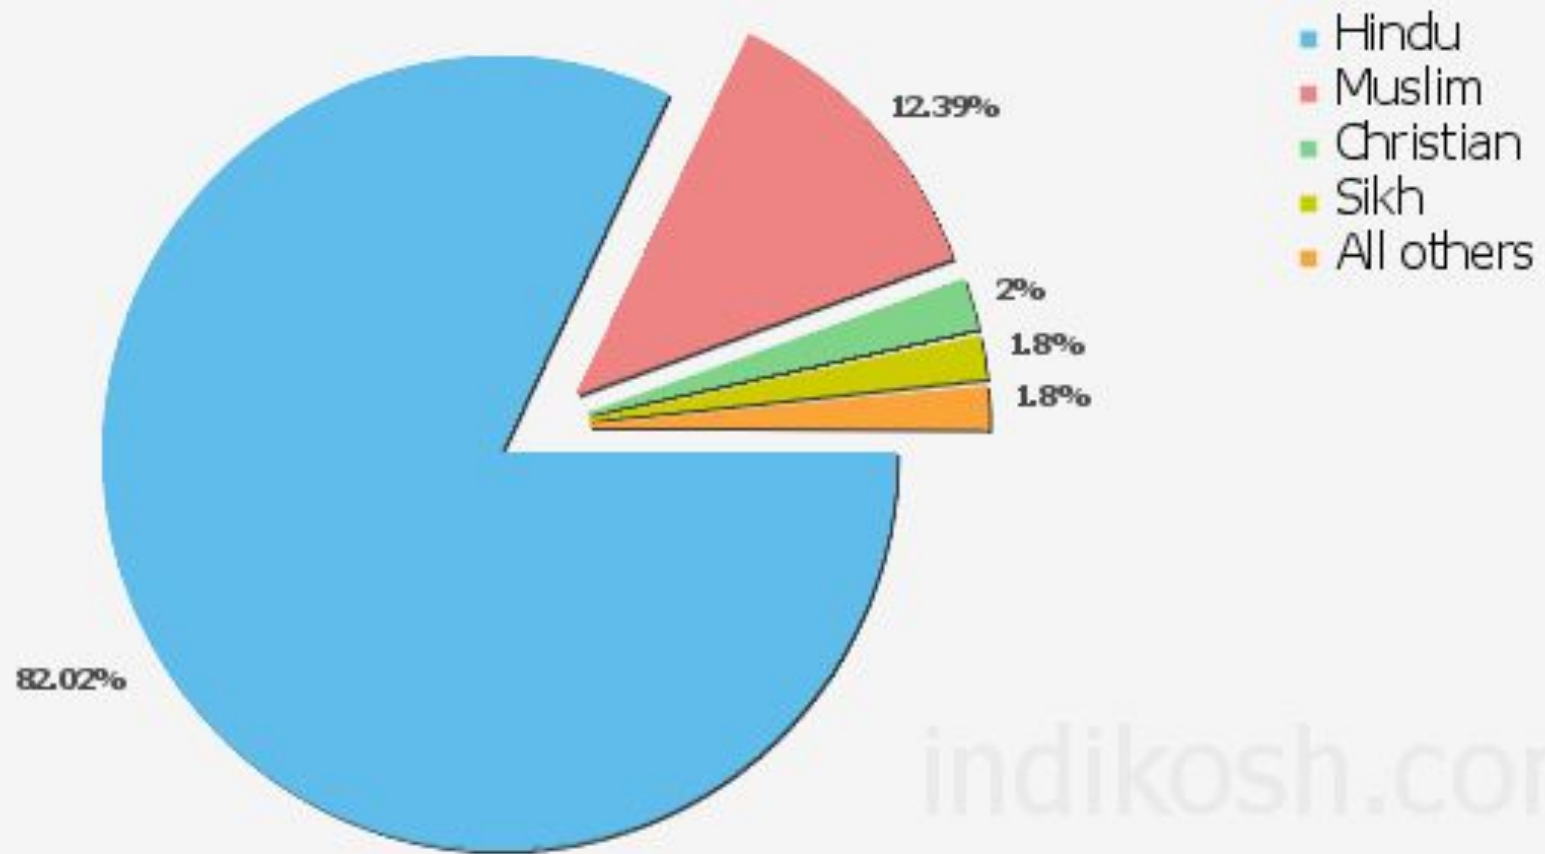

INDIA

EDWARD T.HALL'S

GEERT HOFSTEDE'S

FAMILY STRUCTURE

NAYAR TARAVAD IN KERALA

RELIGION

indikosh.com

SMALL GROUPS/PUBLIC BEHAVIOR