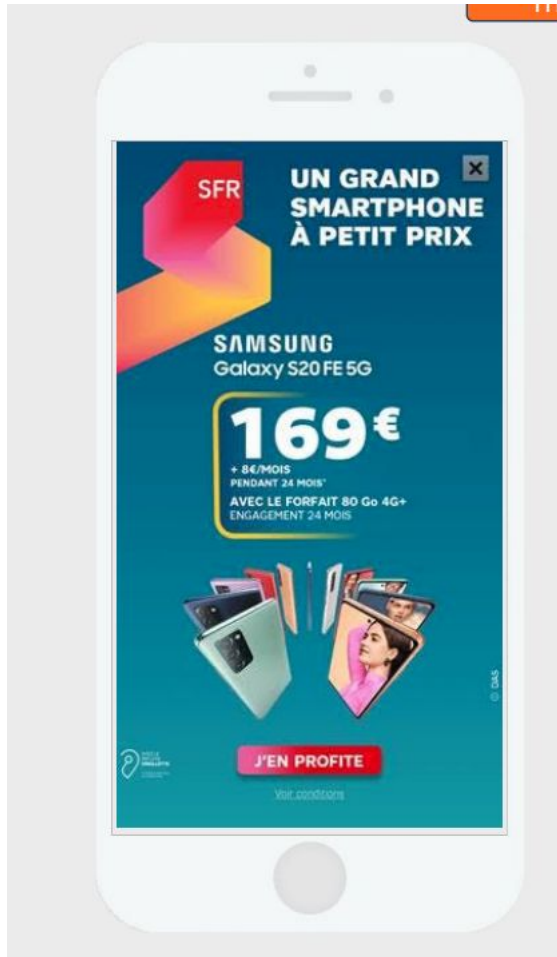

LES FORMATS / MASTHEAD

Masthead 100% desktop

desktop

The screenshot shows the Leboncoin website interface on a desktop. At the top, there is a navigation bar with the Leboncoin logo, a 'Déposer une annonce' button, and a search bar. Below the navigation bar, there is a search filter section with a dropdown menu for 'Catégories', a search input field, and a location dropdown set to 'toutes les communes 01000'. A 'Rechercher' button is visible below the search filters. The main content area features a large advertisement for Biocoop, which includes an image of various organic products and the text 'FAITES VOS COURSES EN LIGNE DE PRODUITS BIO, LOCAUX, ÉQUITABLES' and 'Je commande'. Below the advertisement, there is a filter bar showing 'Annonces: 40 191' and 'Particuliers 37 232', along with other filters like 'Professionnels 2 959' and 'Urgences'. The bottom of the screenshot shows the start of a search result for a Renault LAGUNA.

Leboncoin	Taille(s) à livrer
Desktop / Tablette	300x250px

SPÉCIFICITÉS TECHNIQUES

Formats	Jpg, png, gif, html5 ou redirect
Poids	100Ko

LES FORMATS / FORMATS IAB

Leaderboard

Format Disponible sur :

<u>Leboncoin / L'Argus</u>	Taille(s) à livrer
Desktop	1000x90px ou 970x90px

SPÉCIFICITÉS TECHNIQUES

Formats	Jpg, png, gif, html5 ou redirect
Poids	100Ko

Formats Mobile Interstitiel

LES FORMATS / INTERSTITIEL

Interstitial App

Format Disponible sur :

Leboncoin	Taille(s) à livrer
App / Interstitiel Image	Portrait : 1536x2048 px Paysage : 2048x1536 px