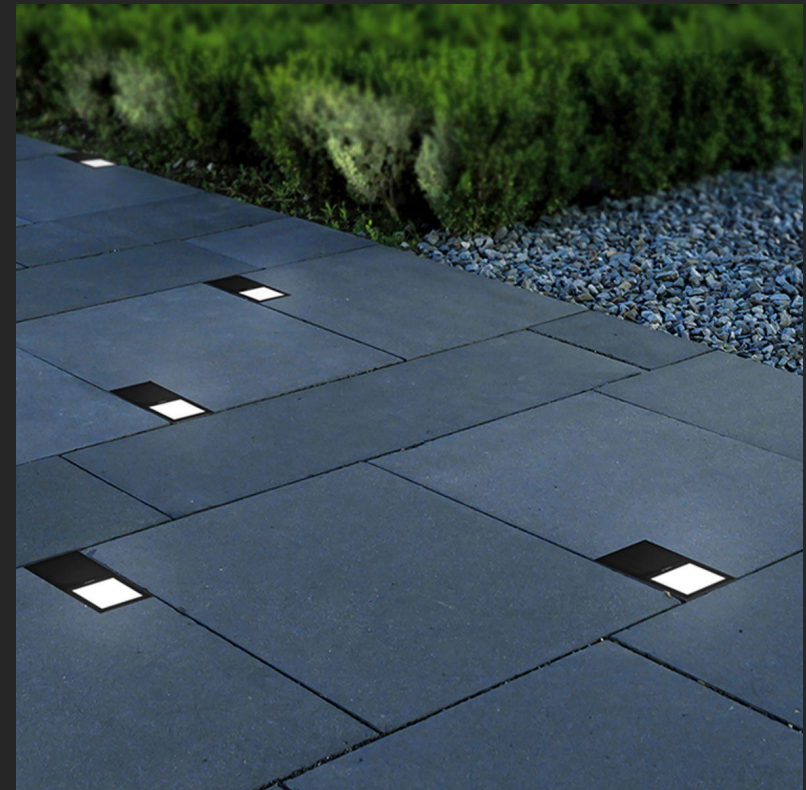

EVENING @ THE COMPOUND