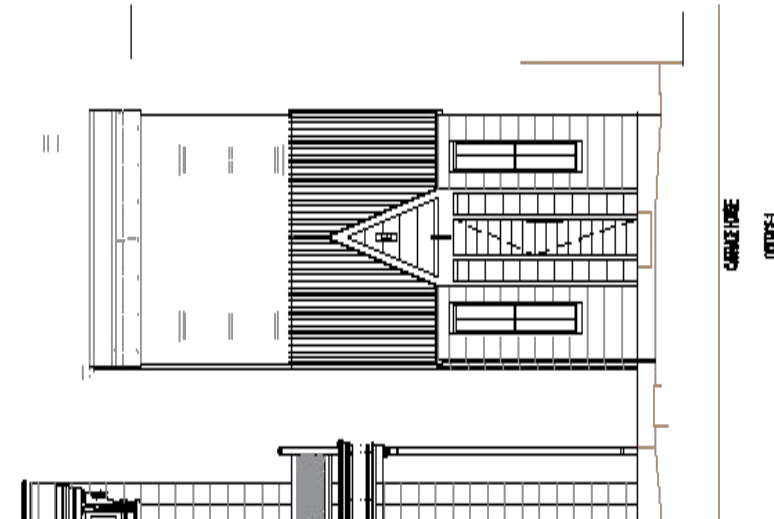

Accepting Team Reservations for Winter 2021

Rev: November 10, 2020

SOUTH COTTAGE

1 SUITE

CABAÑA

POOL / SPA

GARDEN

FIRE PIT HANG-OUT

VILLA

4 SUITES

3 MEETING SALONS

1ST & 2ND FLOORS

WINE CAVE

SOLARIUM

NORTH BUILDING

5 SUITES

CARRIAGE HOUSE

CONSERVATORY

FITNESS STUDIO

NORTH COTTAGE

THE COMPOUND | NAPA

INDOOR

- Salons. Four tech-forward spaces, configurable for 10 - 20 people in the Villa, Vision Room, Telos Wine Cave
- Residences - Ten King Suite (en suite bathrooms) in Villa, Carriage House & two Cottages, 400-550 sq.ft. (37 - 51 m²).
- Dining venues - in the Villa, Vision Room and Telos Wine Cave
- Fitness Studio & Spa with Sauna