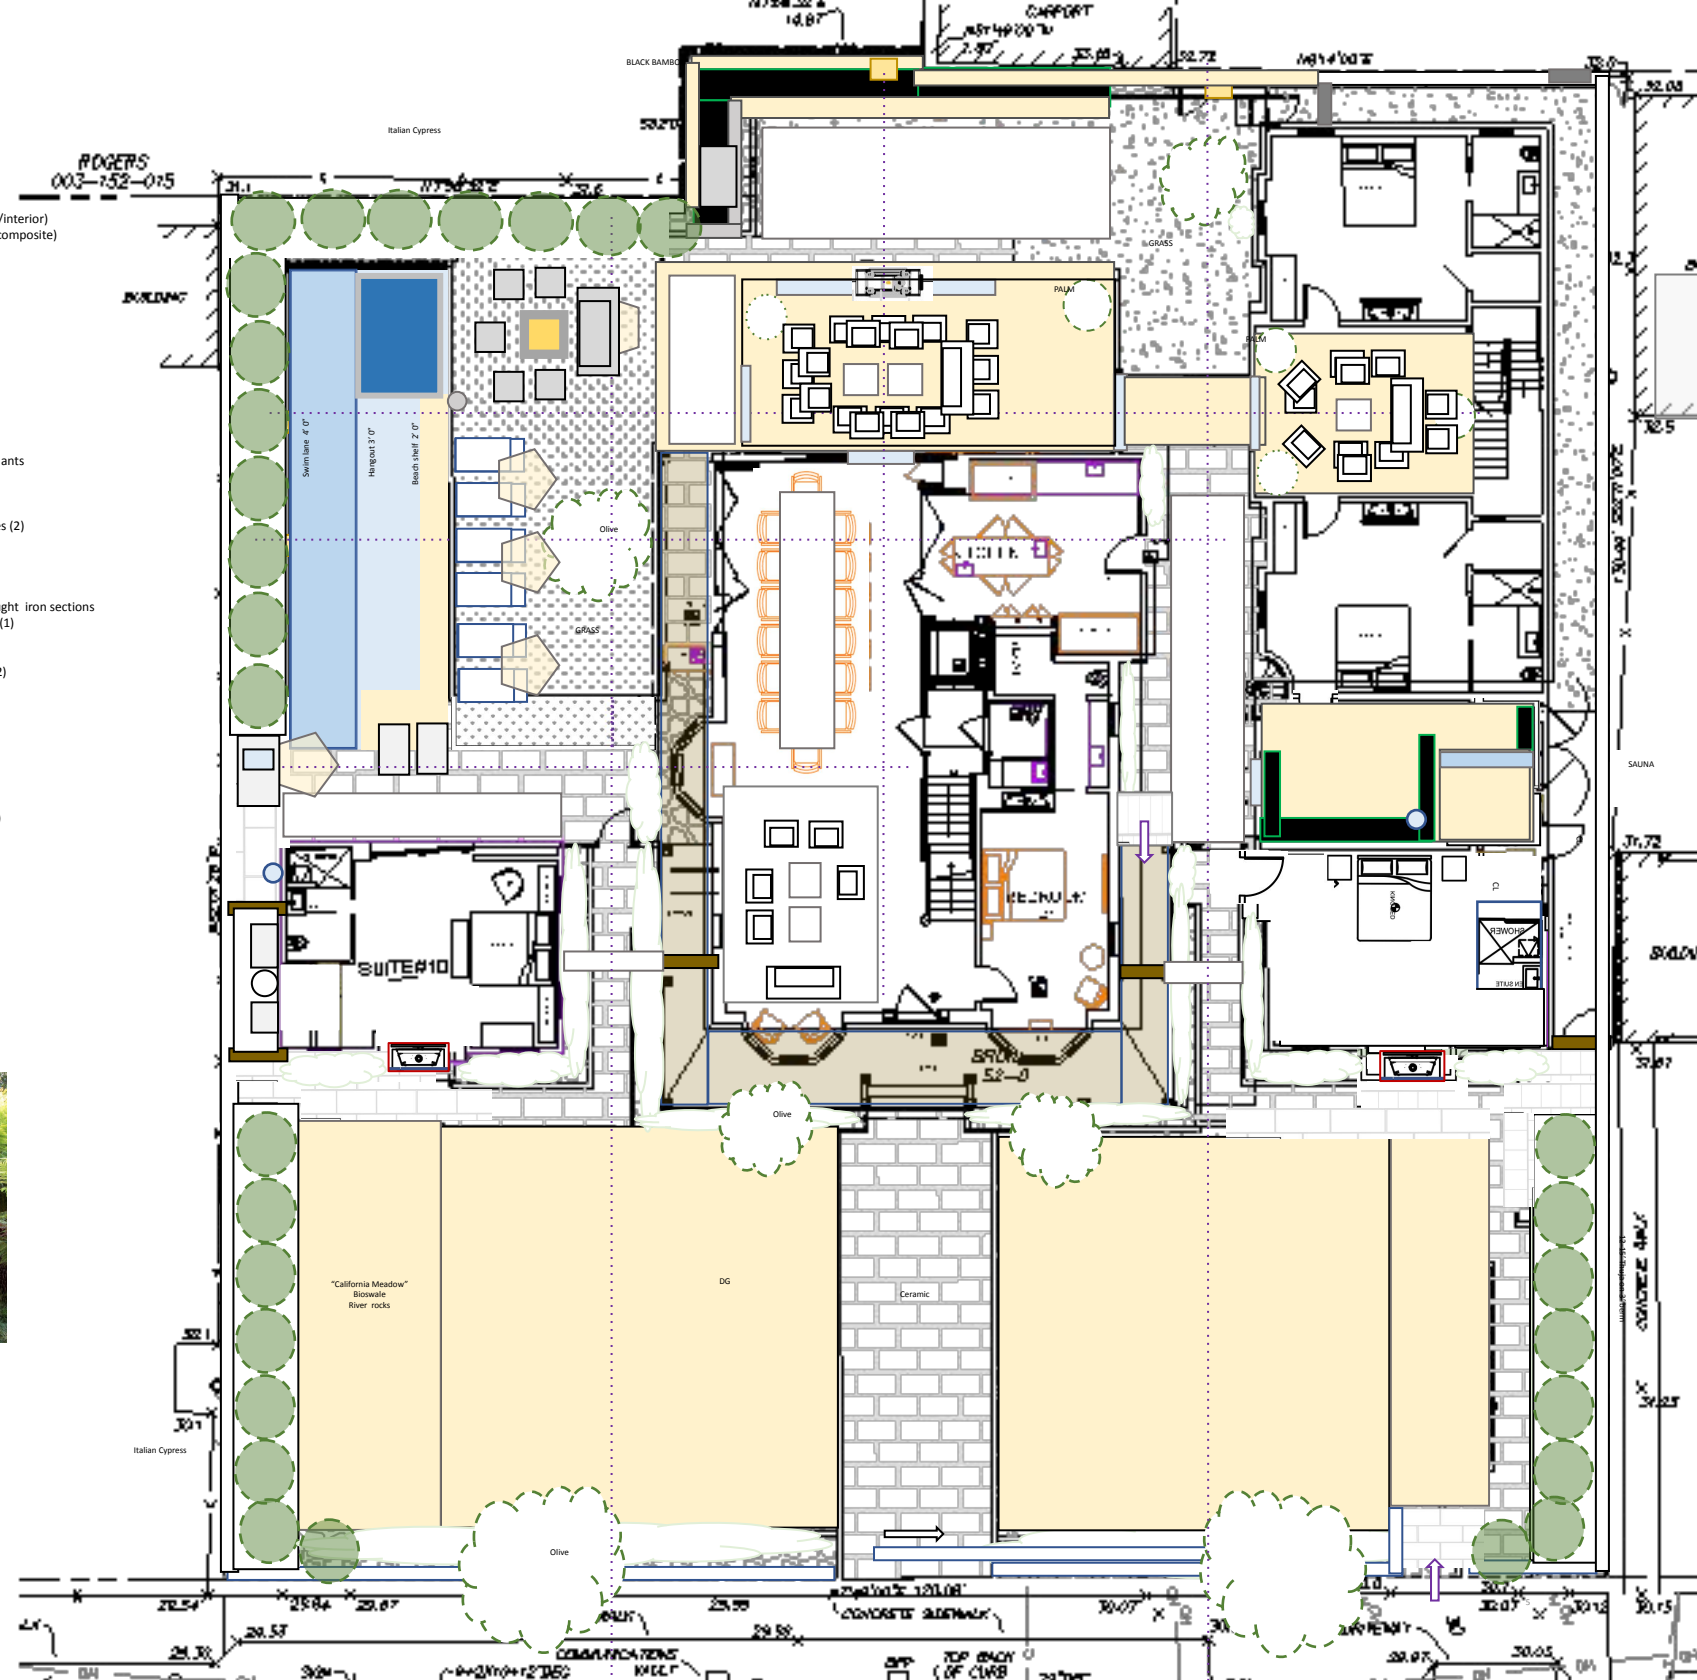

PALETTE

HARDSCAPE

- -DG
- -Ceramic pavers
- -Wood flooring (exterior/interior)
- -Balcony & sauna floor (composite)
- -Concrete service paths

LANDSCAPE

- -Olive trees (6)
- -Italian Cypress (30)
- -Perennials
- -Annuals
- -Vines
- -Synthetic lawn
- -Indoor palms
- -Potted citrus
- -Bioswales
- -Edibles
- -Wasp & bee repellent plants

PERGOLAS

- -Cedar (4)
- -Arbor over security gates (2)
- -Vines

FENCES & GATES

- -Perimeter, 1" x 1" steel
- -East facing, 6' & 3' wrought iron sections
- -Car entry, wrought iron (1)
- -Pedestrian iron (1)
- -Wood security (6)
- -Wrought iron security (2)

LIGHTING

- -Villa wash
- -Trees uplight
- -Pathways
- -Focal point
- -Lanterns
- -Pergola string (al fresco)
- -Safety

WATER

- -Pool
- -Spa
- -Feature?

SCULPTURES