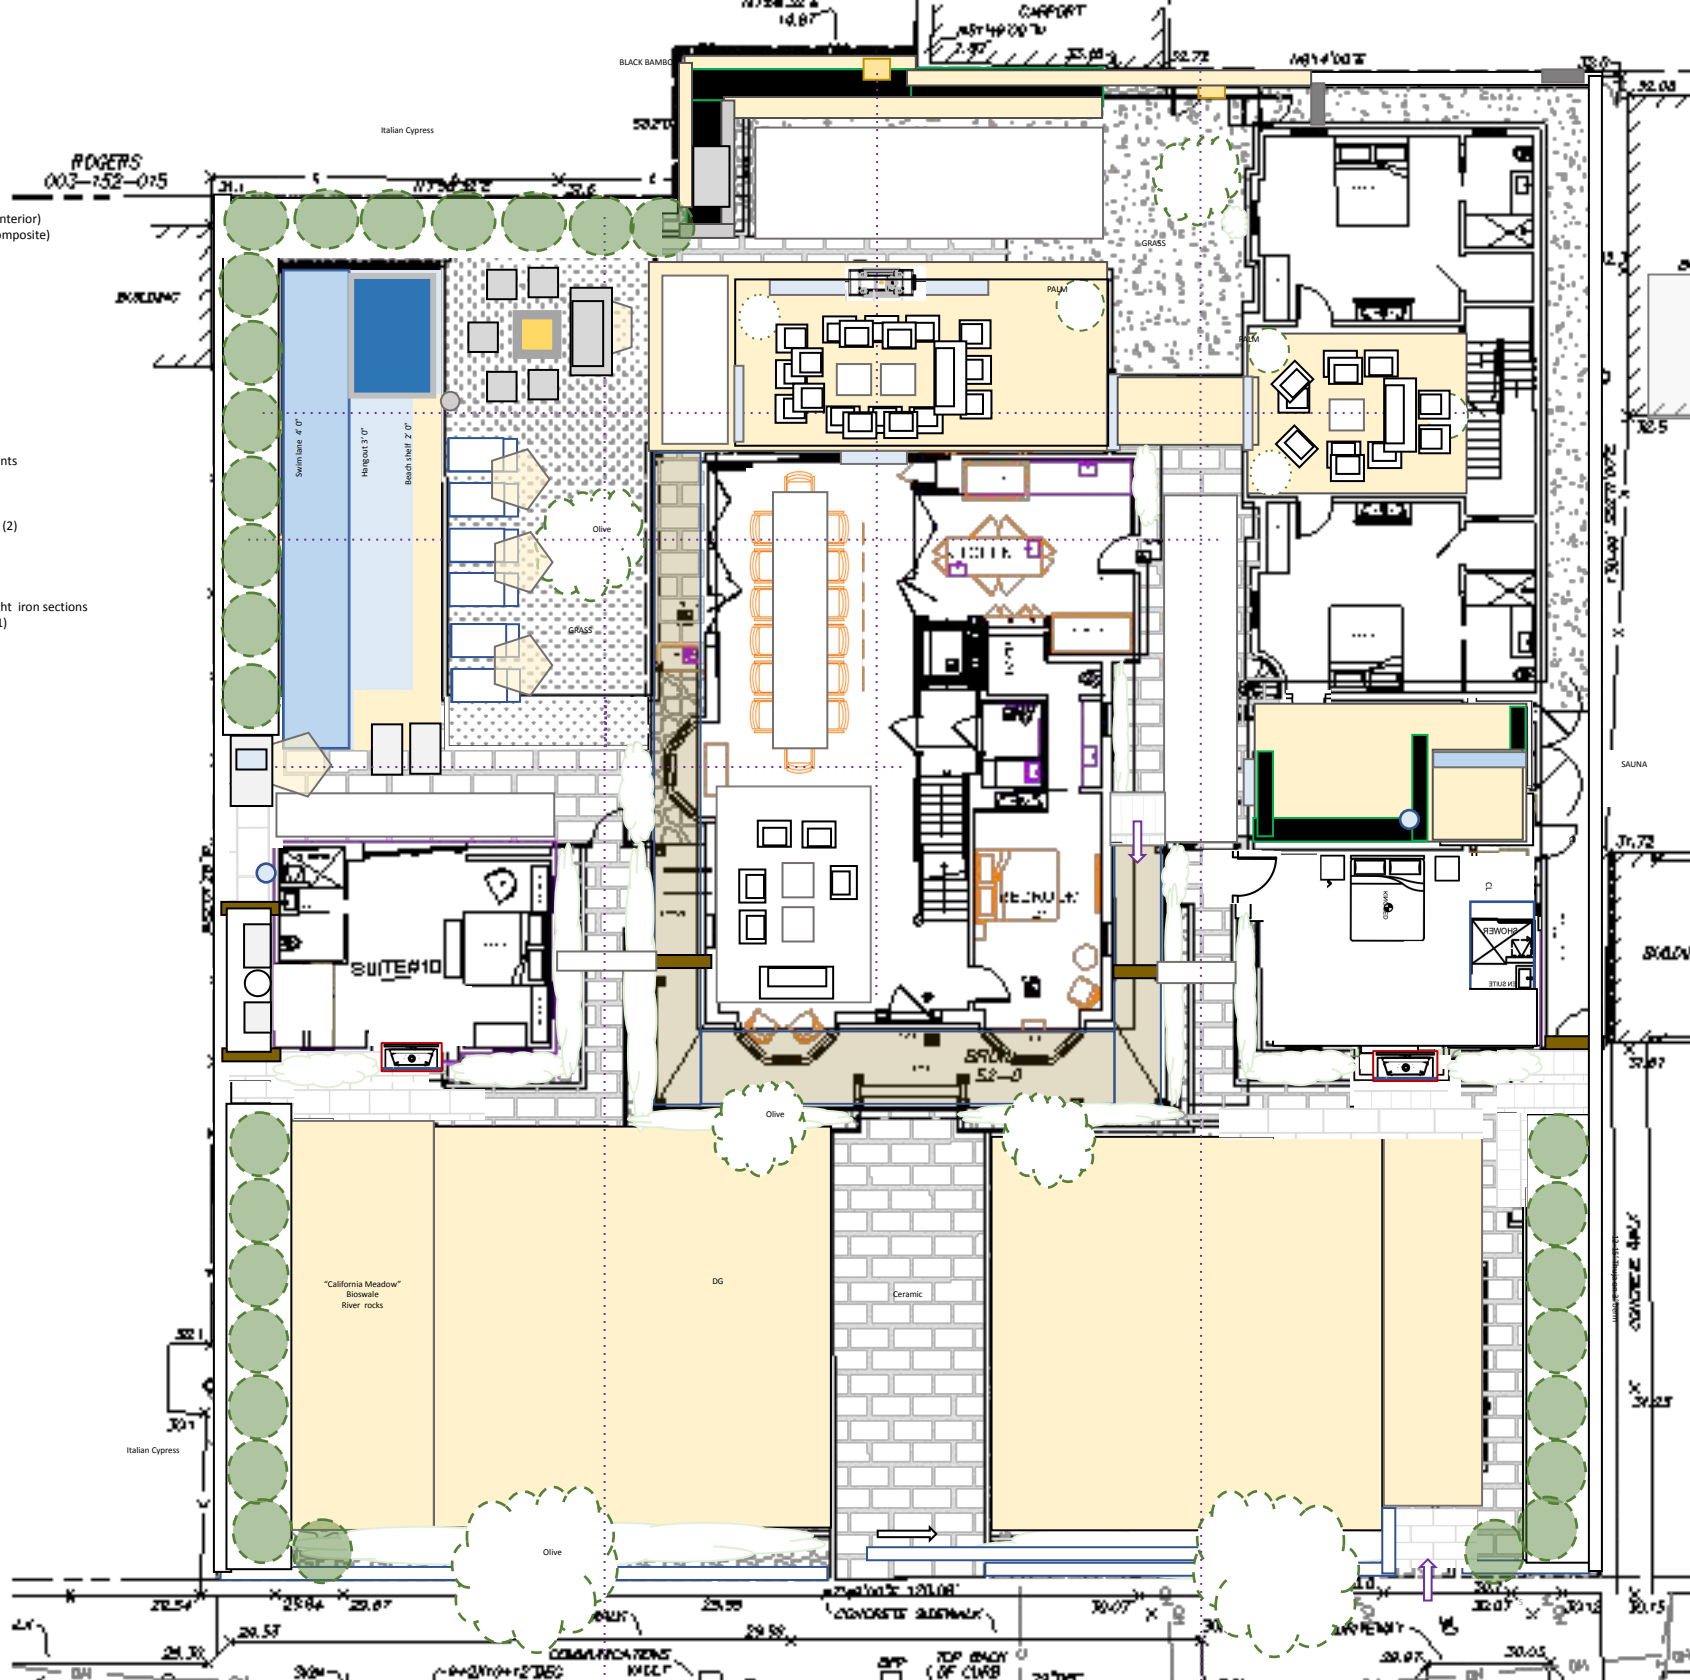

PALETTE

HARDSCAPE

- -DG
- -Ceramic pavers
- -Wood flooring (exterior/interior)
- -Balcony & sauna floor (composite)
- -Concrete service paths

LANDSCAPE

- -Olive trees (6)
- -Italian Cypress (30)
- -Perennials
- -Annuals
- -Vines
- -Synthetic lawn
- -Indoor palms
- -Potted citrus
- -Bioswales
- -Edibles
- -Wasp & bee repellent plants

PERGOLAS

- -Cedar (4)
- -Arbor over security gates (2)
- -Vines

FENCES & GATES

- -Perimeter, 1" x 1" steel
- -East facing, 6' & 3' wrought iron sections
- -Car entry, wrought iron (1)
- -Pedestrian iron (1)
- -Wood security (6)
- -Wrought iron security (2)

LIGHTING

- -Villa wash
- -Trees uplight
- -Pathways
- -Focal point
- -Lanterns
- -Pergola string (al fresco)
- -Safety

WATER

- -Pool
- -Spa
- -Feature?

SCULPTURES