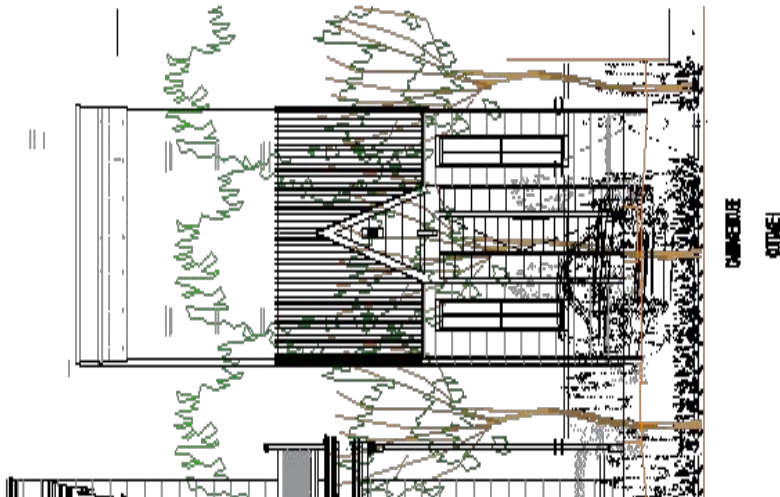

Accepting Team Reservations for Winter 2021

Rev: November 10, 2020

SOUTH COTTAGE

1 SUITE

CABAÑA

POOL / SPA

GARDEN

FIRE PIT HANG-OUT

VILLA

4 SUITES

3 MEETING SALONS

1ST & 2ND FLOORS

WINE CAVE

SOLARIUM

NORTH BUILDING

5 SUITES

CARRIAGE HOUSE

CONSERVATORY

FITNESS STUDIO

NORTH COTTAGE

THE COMPOUND | NAPA

INDOOR

- Salons. Four tech-forward spaces, configurable for 10 - 20 people in the Villa, Vision Room, Telos Wine Cave
- Residences - Ten King Suite (en suite bathrooms) in Villa, Carriage House & two Cottages, 400-550 sq.ft. (37 - 51 m²).
- Dining venues - in the Villa, Vision Room and Telos Wine Cave
- Fitness Studio & Spa with Sauna