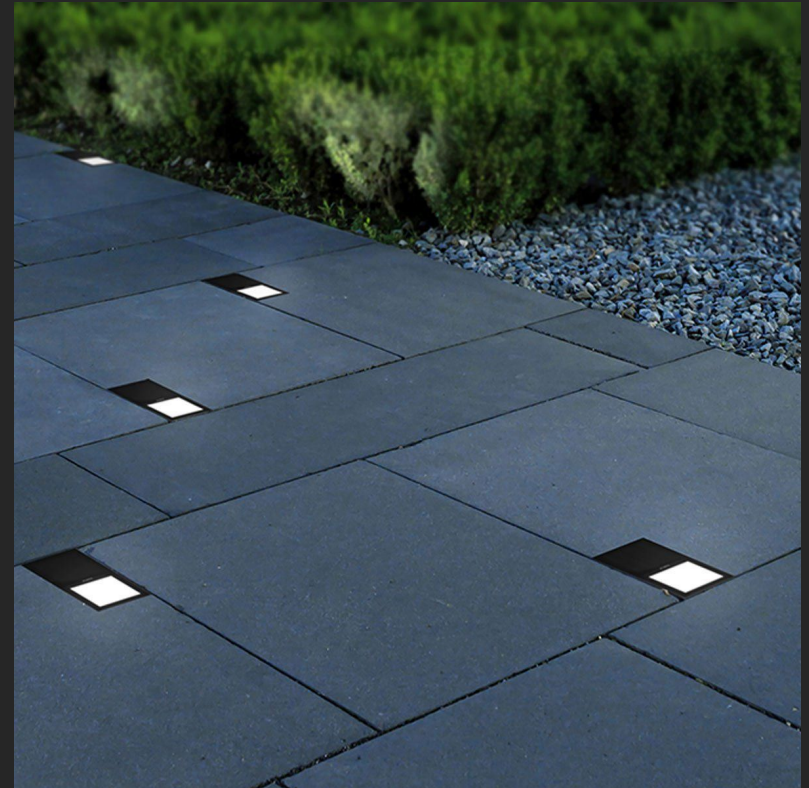

EVENING @ THE COMPOUND