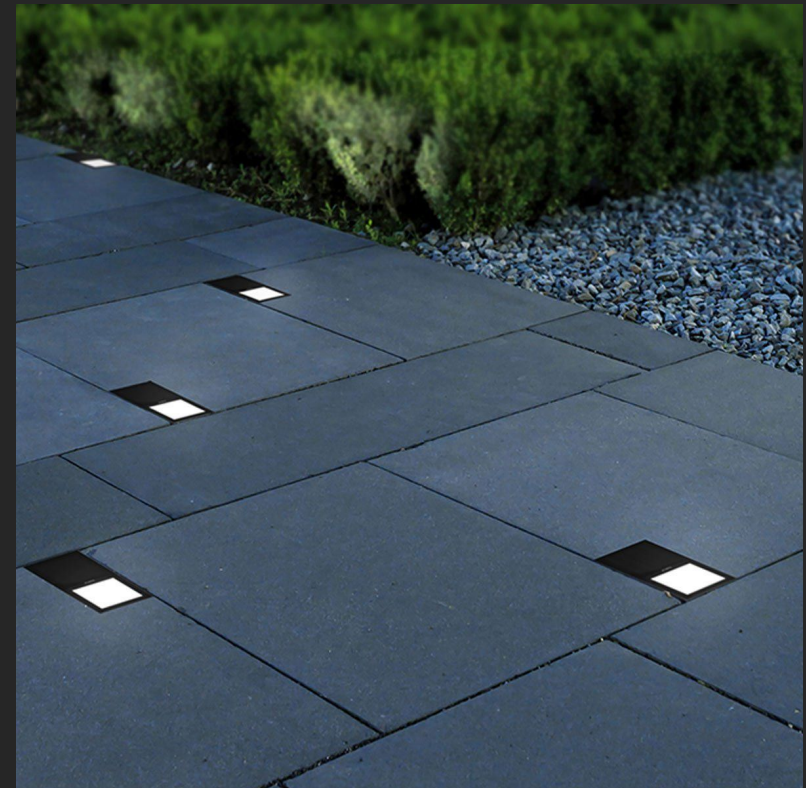

EVENING @ THE COMPOUND