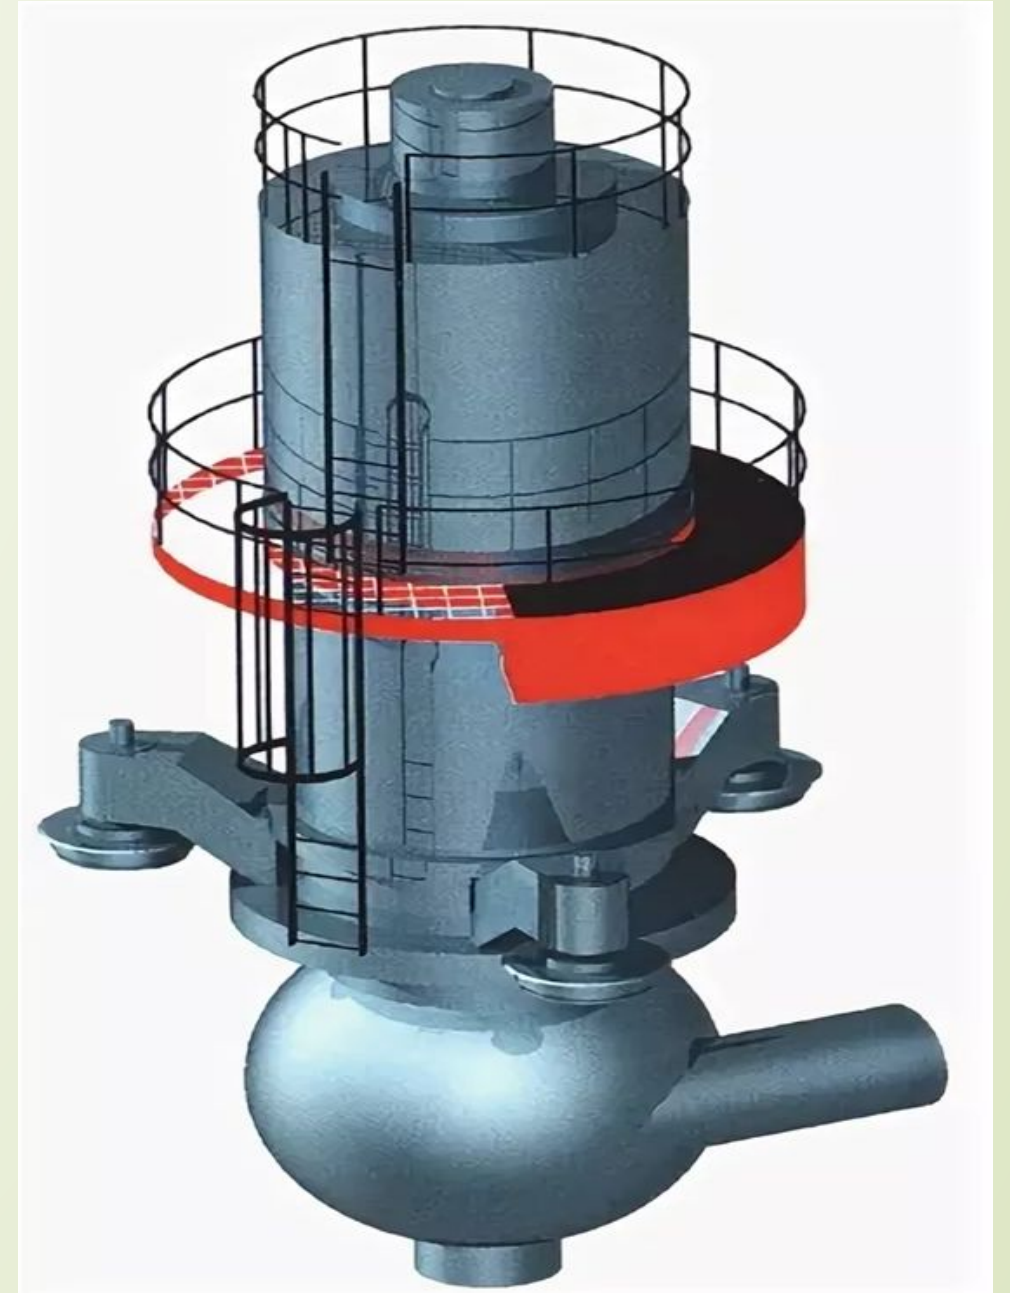

Tver

- Tver is the capital of the Tver region, located 170 km north-west of Moscow. It is a large industrial, scientific and cultural center, a major transport hub at the intersection of the railway line St. Petersburg - Moscow and the federal highway M-10 "Russia" Moscow - St. Petersburg with the Upper Volga.
- The population of Tver is about 416,000 (2015), the area - 152 sq. km. Tver was formerly the capital of a powerful medieval state and a model provincial town in the Russian Empire. The city was known as Kalinin (Калинин) from 1931 to 1990. City Day celebration is held on the last Saturday of June.

АТОМПРОМ-75

7. Атомная наука

□ Высокотемпературный газохлаждаемый реактор

□ HTGR
(high-temperature gas cooled reactor)

□ ТВЭЛ
(ТЕПЛОВЫДЕЛЯЮЩ
ИЙ ЭЛЕМЕНТ)

□ Fuel rod
(element)

- Ядерная энергетическая установка малой мощности
- SSNPU (Small-size nuclear power unit)

- Плавучий энергоблок
- Floating nuclear power unit

- Реактор на быстрых нейтронах
- Fast neutron reactor

Циркуляционн
ый насос
Circulating
pump

Мы команда «ДЕСЯТОЧКА»!

- Карцева Полина –
Kartseva Polina
- Ключин Богдан -
Klushin Bogdan
- Ашурова Алина
-Ashurova Alina
- Максимова Оксана
Александровна
Maksimova Oksana
Alexandrovna