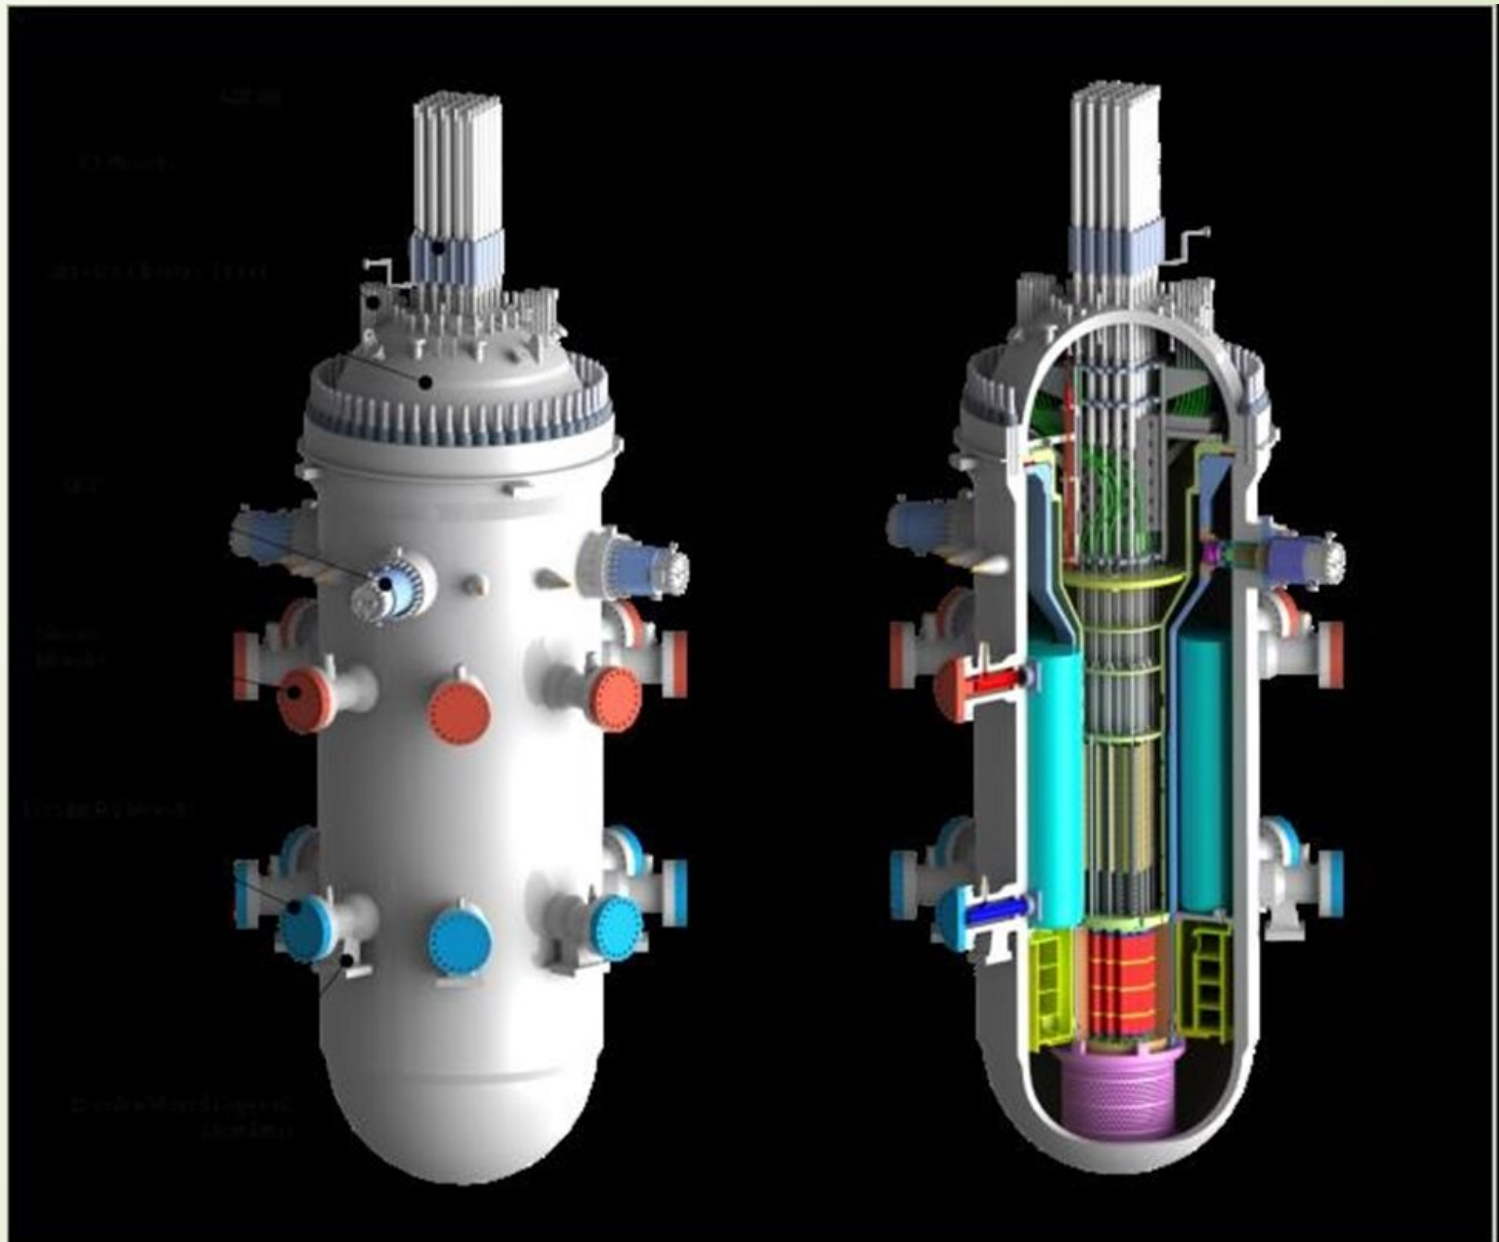

Tver

- Tver is the capital of the Tver region, located 170 km north-west of Moscow. It is a large industrial, scientific and cultural center, a major transport hub at the intersection of the railway line St. Petersburg - Moscow and the federal highway M-10 "Russia" Moscow - St. Petersburg with the Upper Volga.
- The population of Tver is about 416,000 (2015), the area - 152 sq. km. Tver was formerly the capital of a powerful medieval state and a model provincial town in the Russian Empire. The city was known as Kalinin (Калинин) from 1931 to 1990. City Day celebration is held on the last Saturday of June.

АТОМПРОМ-75

7. Атомная наука

□ Высокотемпературный газохлаждаемый реактор

□ HTGR
(high-temperature gas cooled reactor)

□ ТВЭЛ
(ТЕПЛОВЫДЕЛЯЮЩ
ИЙ ЭЛЕМЕНТ)

□ Fuel rod
(element)

- Ядерная энергетическая установка малой мощности
- SSNPU (Small-size nuclear power unit)

- Плавучий энергоблок
- Floating nuclear power unit

- Реактор на быстрых нейтронах
- Fast neutron reactor

Циркуляционн
ый насос
Circulating
pump

Мы команда «ДЕСЯТОЧКА»!

- Карцева Полина –
Kartseva Polina
- Ключин Богдан -
Klushin Bogdan
- Ашурова Алина
-Ashurova Alina
- Максимова Оксана
Александровна
Maksimova Oksana
Alexandrovna