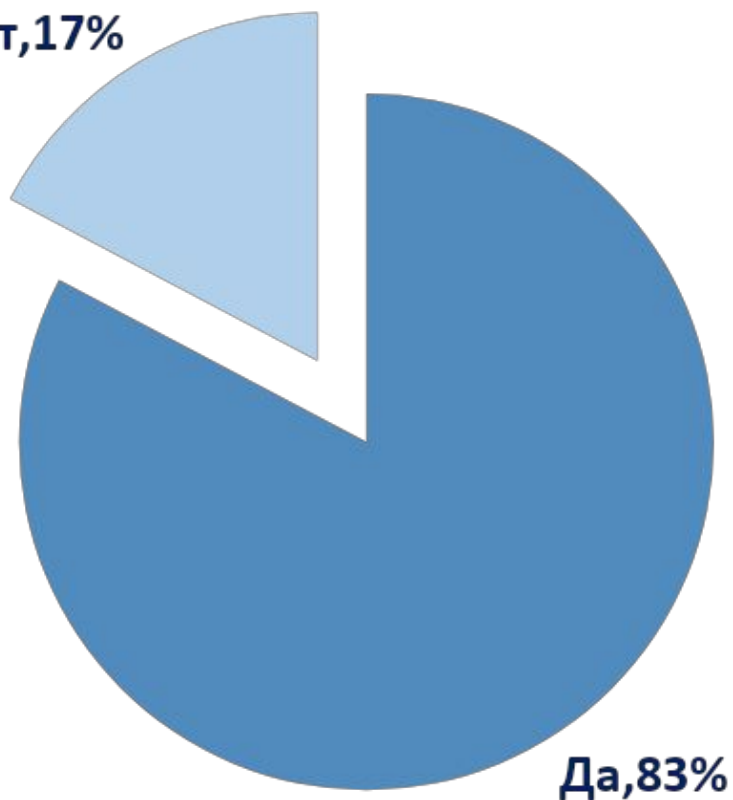

Результаты опроса.

Приобрели ли вы бы такой костюм своему ребенку?

Нет, 17%