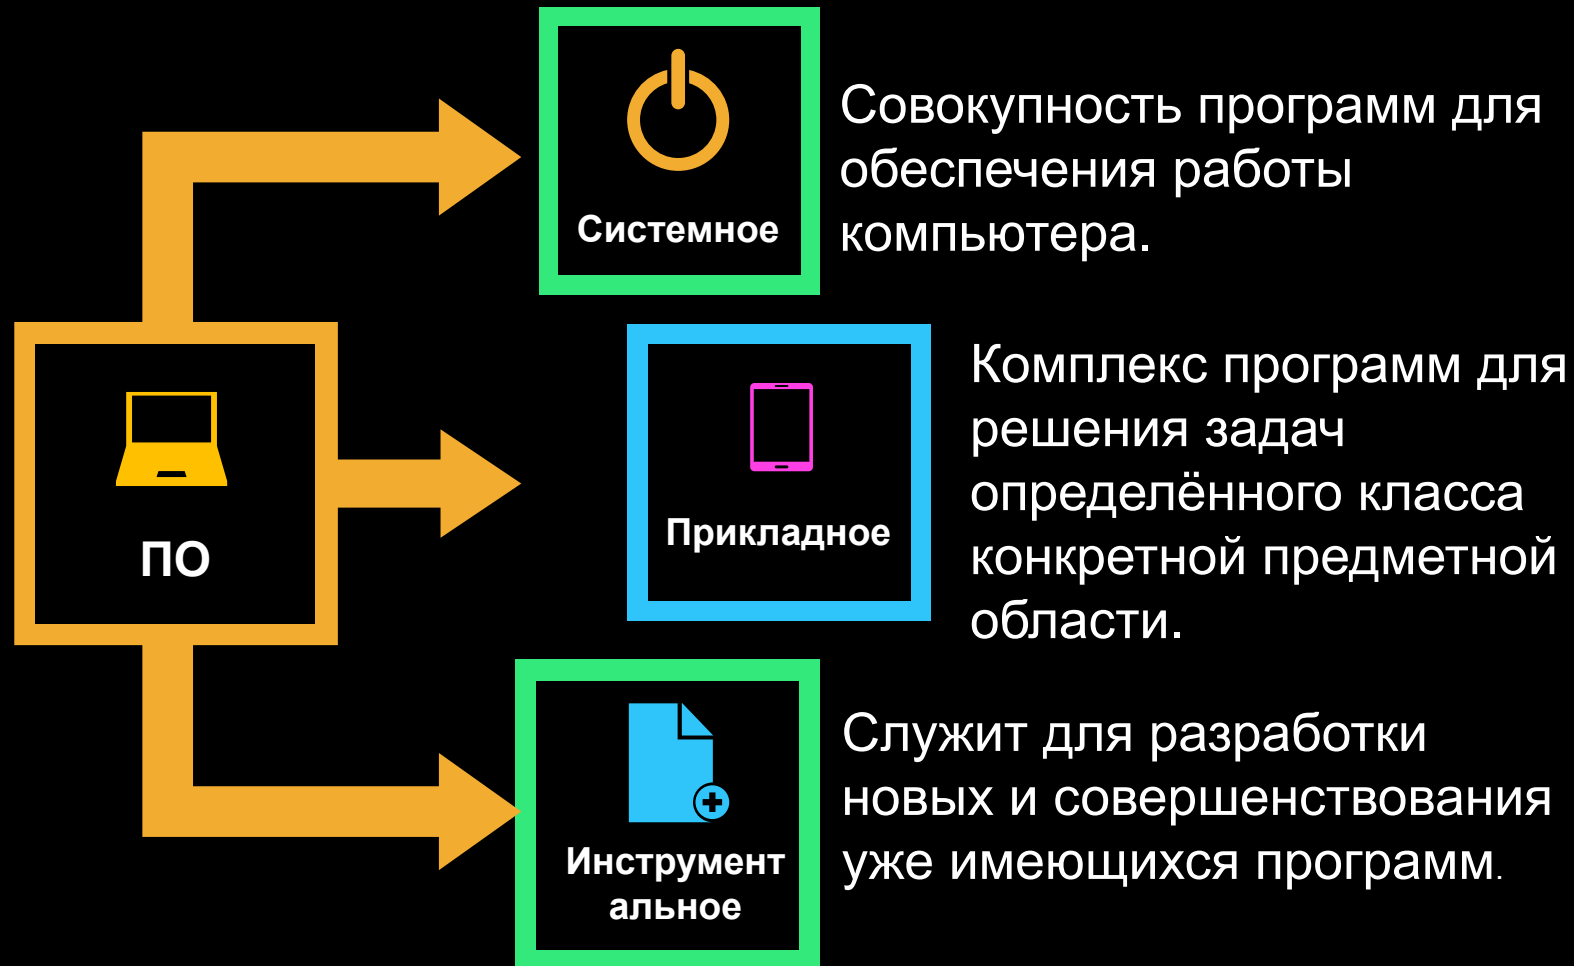


The background features a series of overlapping, wavy lines in shades of purple, green, blue, yellow, and pink. Scattered throughout are small grey 'x' marks and several colorful diamond shapes (orange, blue, green, red) that appear to be markers or data points. A white L-shaped corner graphic is present in the top-left and bottom-right corners.

Программное
обеспечение
оборудования

Классификация программного обеспечения

◆ Системное ПО

Системное ПО

01

Операционные системы

Windows, MacOS, Unix-подобные ОС
(Ubuntu, GNOME, Manjaro Linux и другие)

02