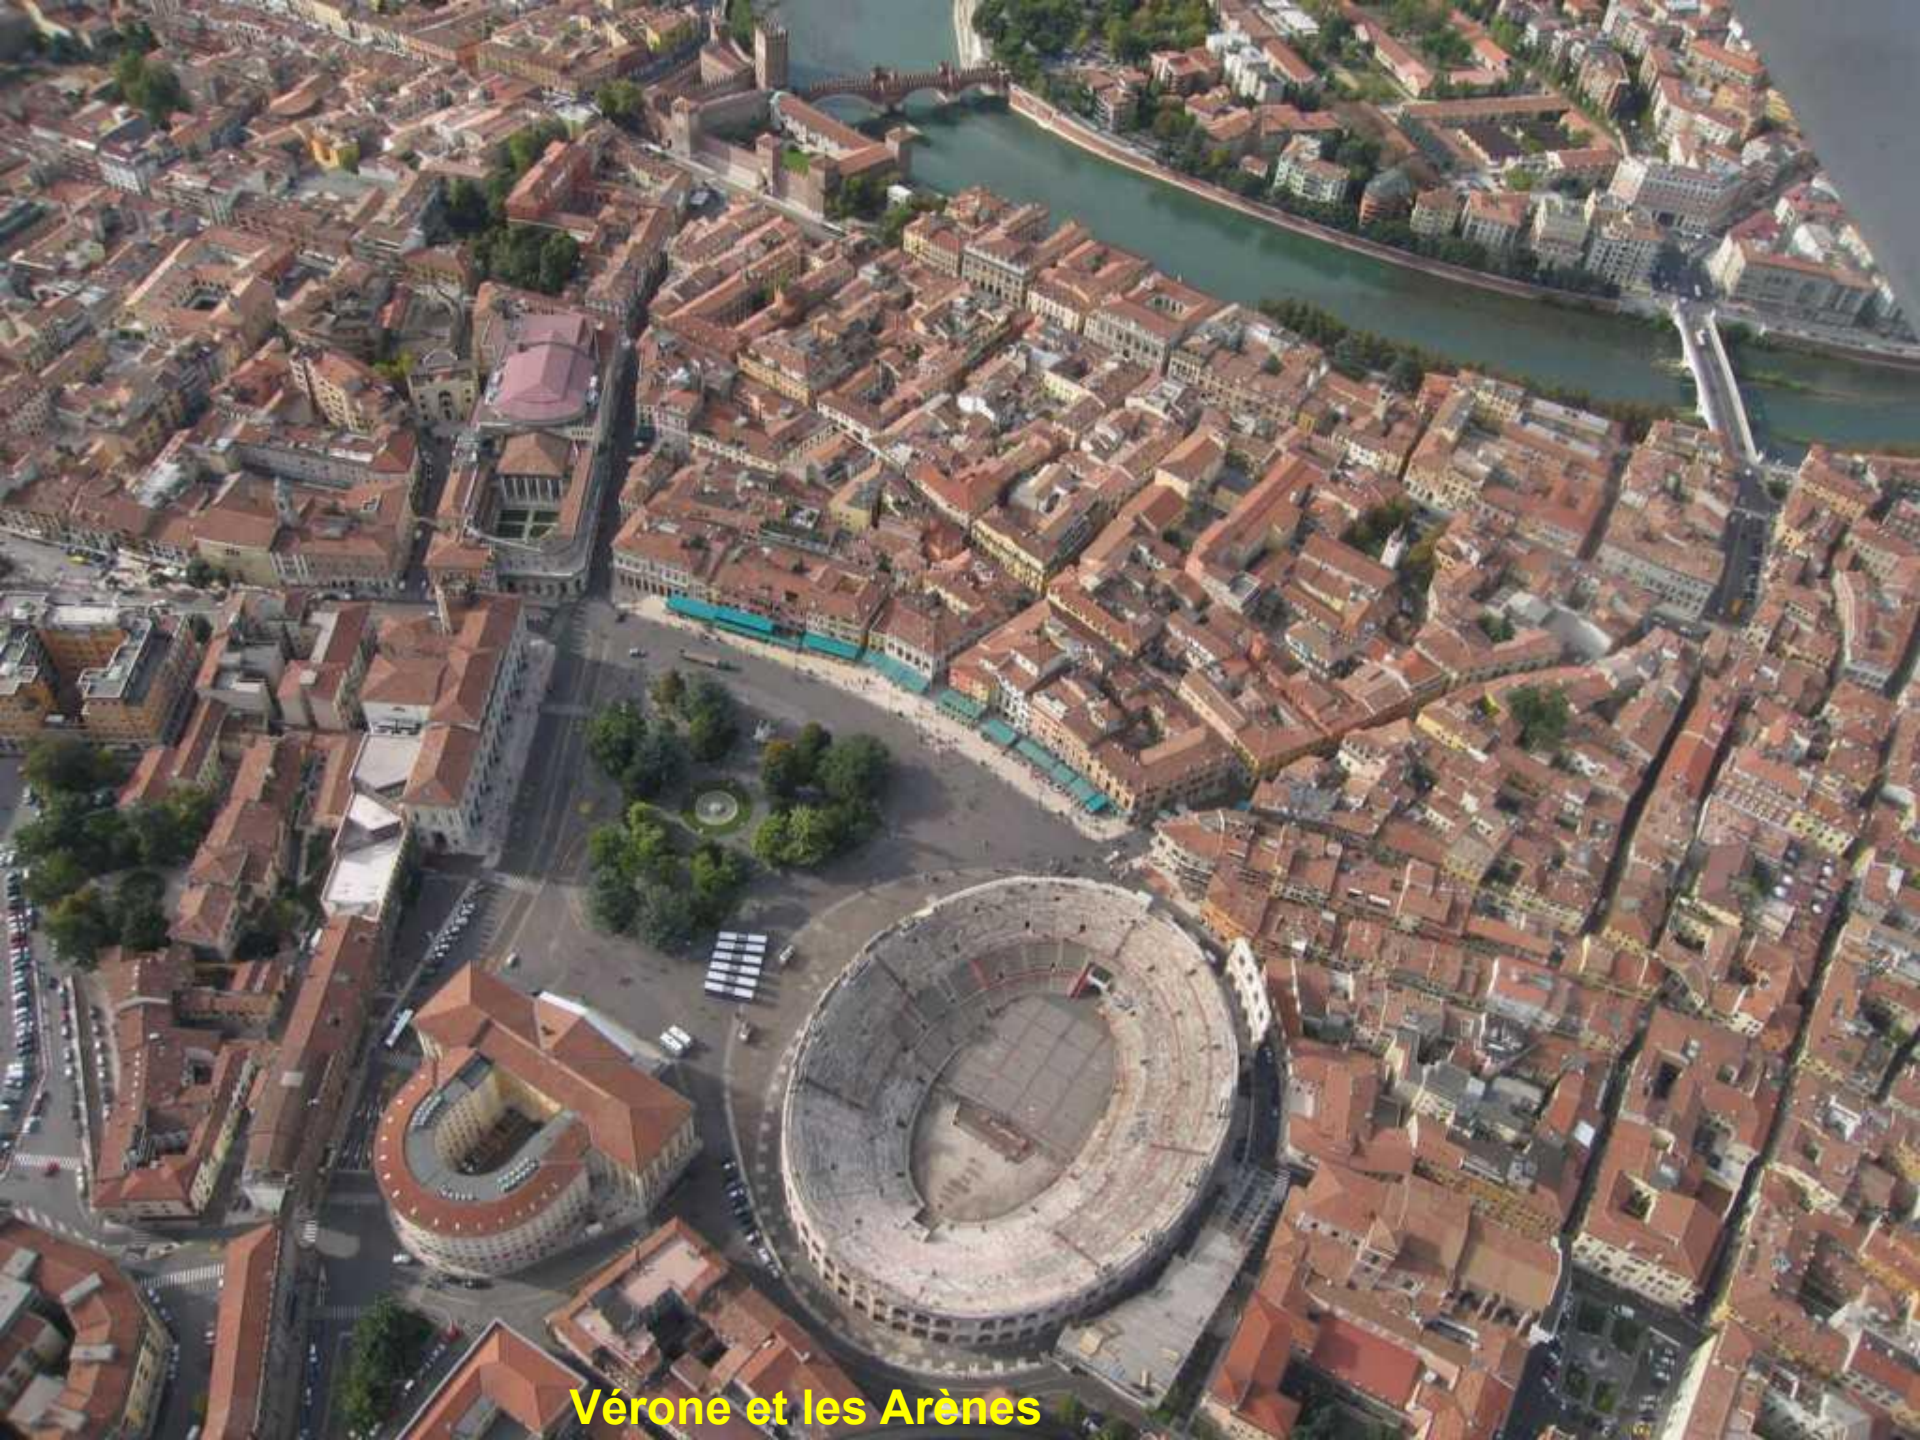

## Vérone. La ville de Roméo et Juliette

**Castelvecchio La Forteresse de Vérone**

**Le Balcon de Juliette**

A scenic view of the Adige river in Verona, Italy. The river flows from the bottom left towards the center, with white rapids visible. On the right bank, a row of colorful, multi-story buildings with balconies and shutters is built on a slight rise. A tall, brick bell tower with a pointed roof stands prominently in the background. The sky is overcast and grey.

Le fleuve Adige

Rassegna internazionale  
del presepio  
nell'arte e nella tradizione

**Les Arènes de Vérone**

Les Arènes

**Vérone et les Arènes**

**Pps réalisé par Elia.**

**Musica: Gigliola Cinquetti - Non ho l'età**