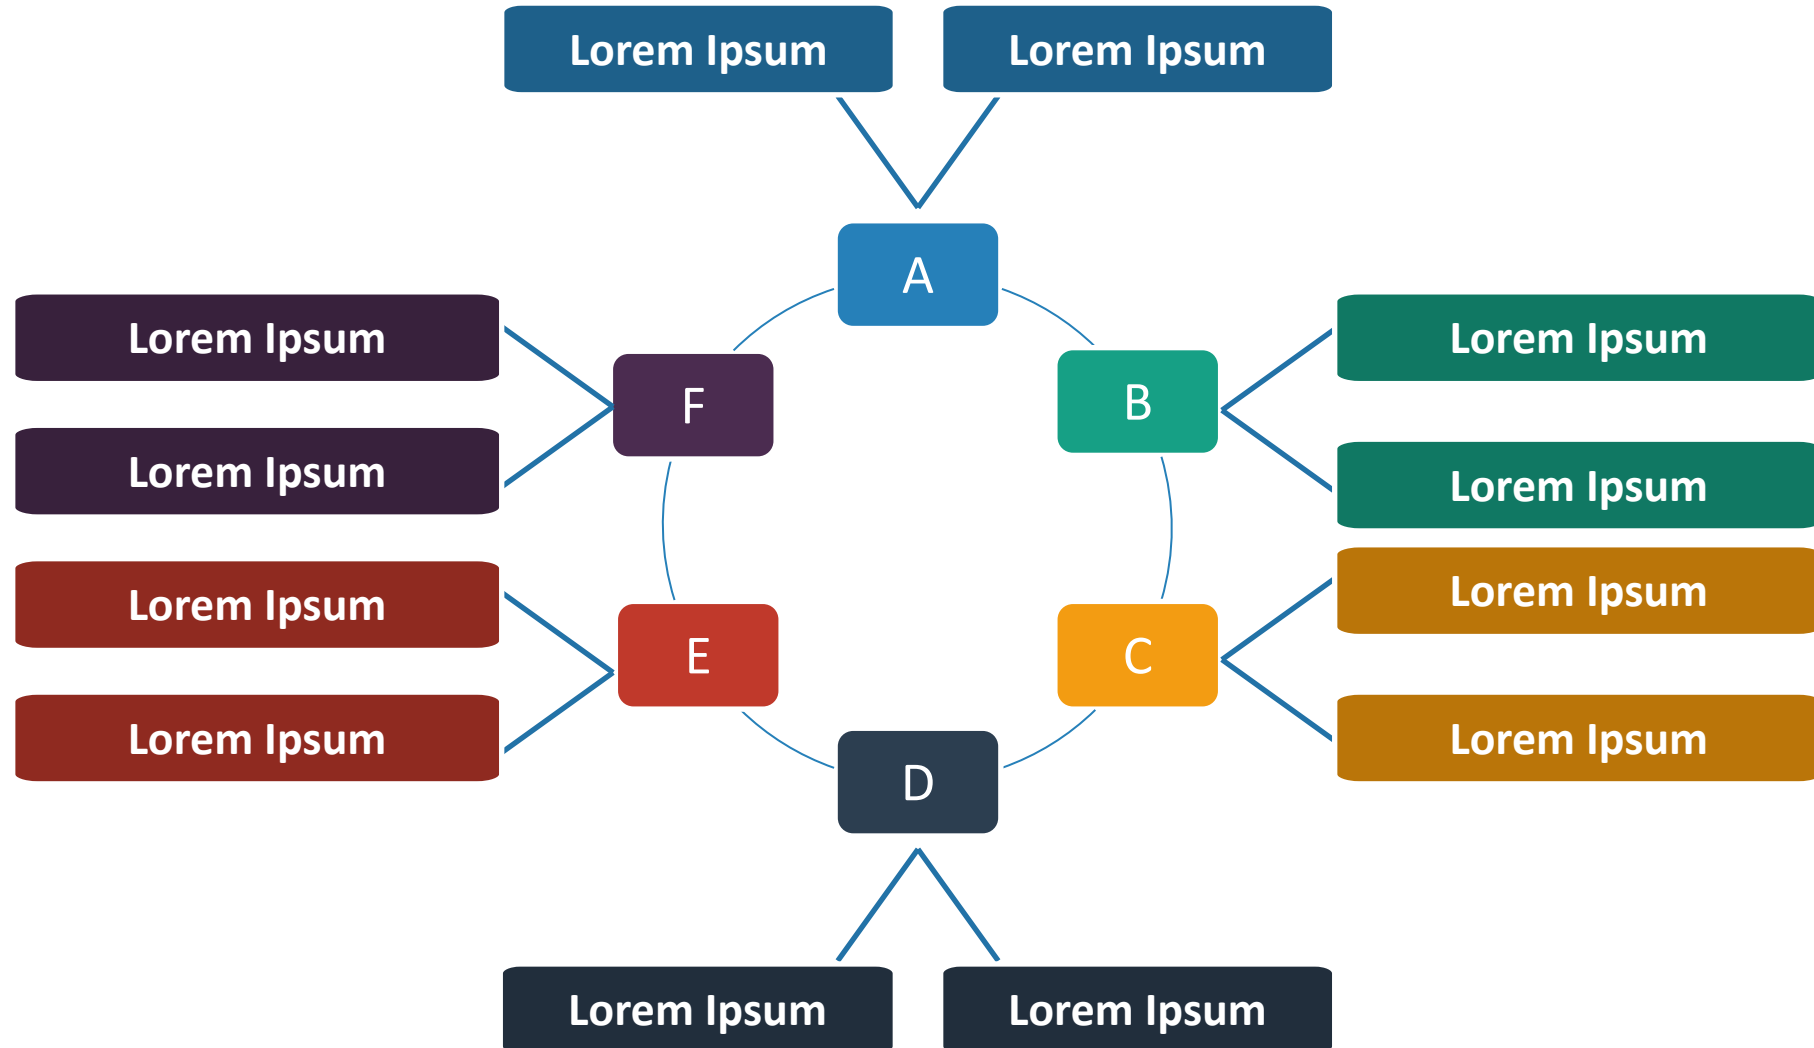

MIND MAP FOR POWERPOINT

Nondirectional Cycle SmartArt