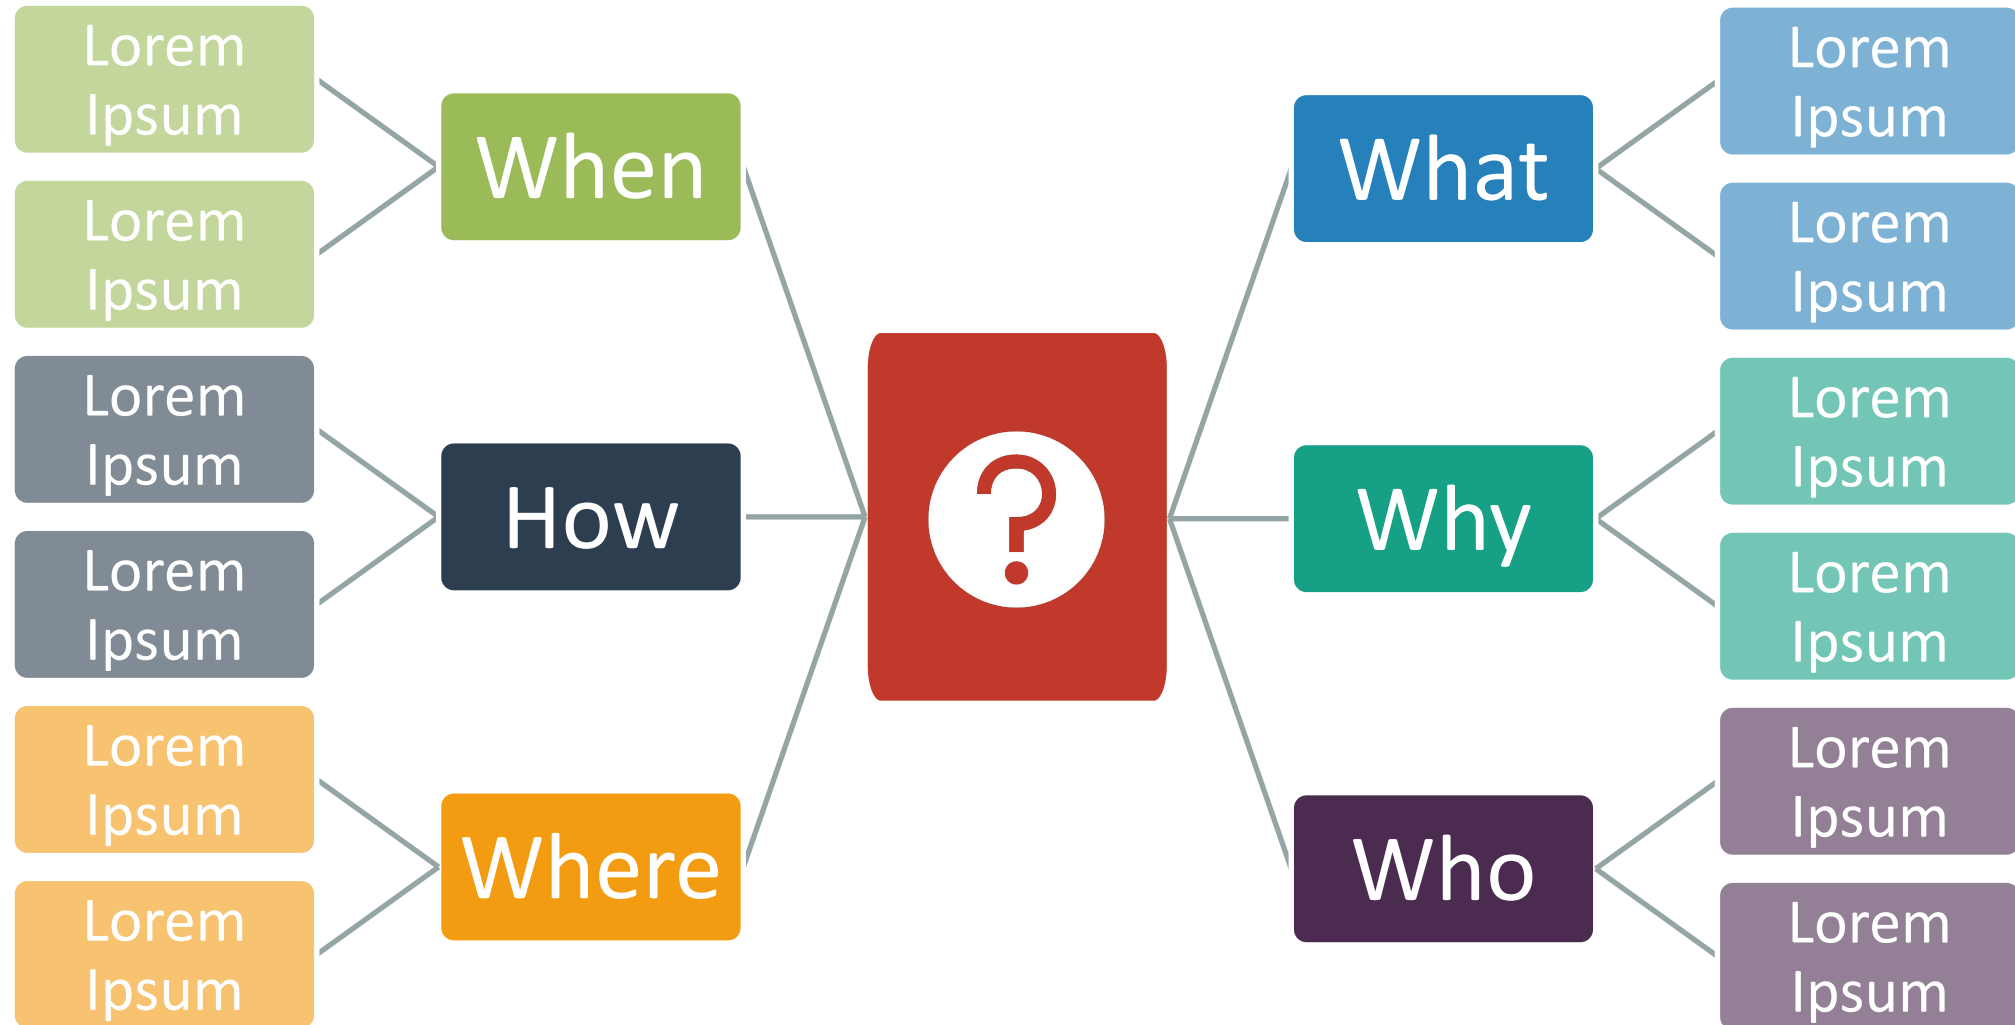

MIND MAP FOR POWERPOINT

What, Where, When, Why, Who and How Diagram