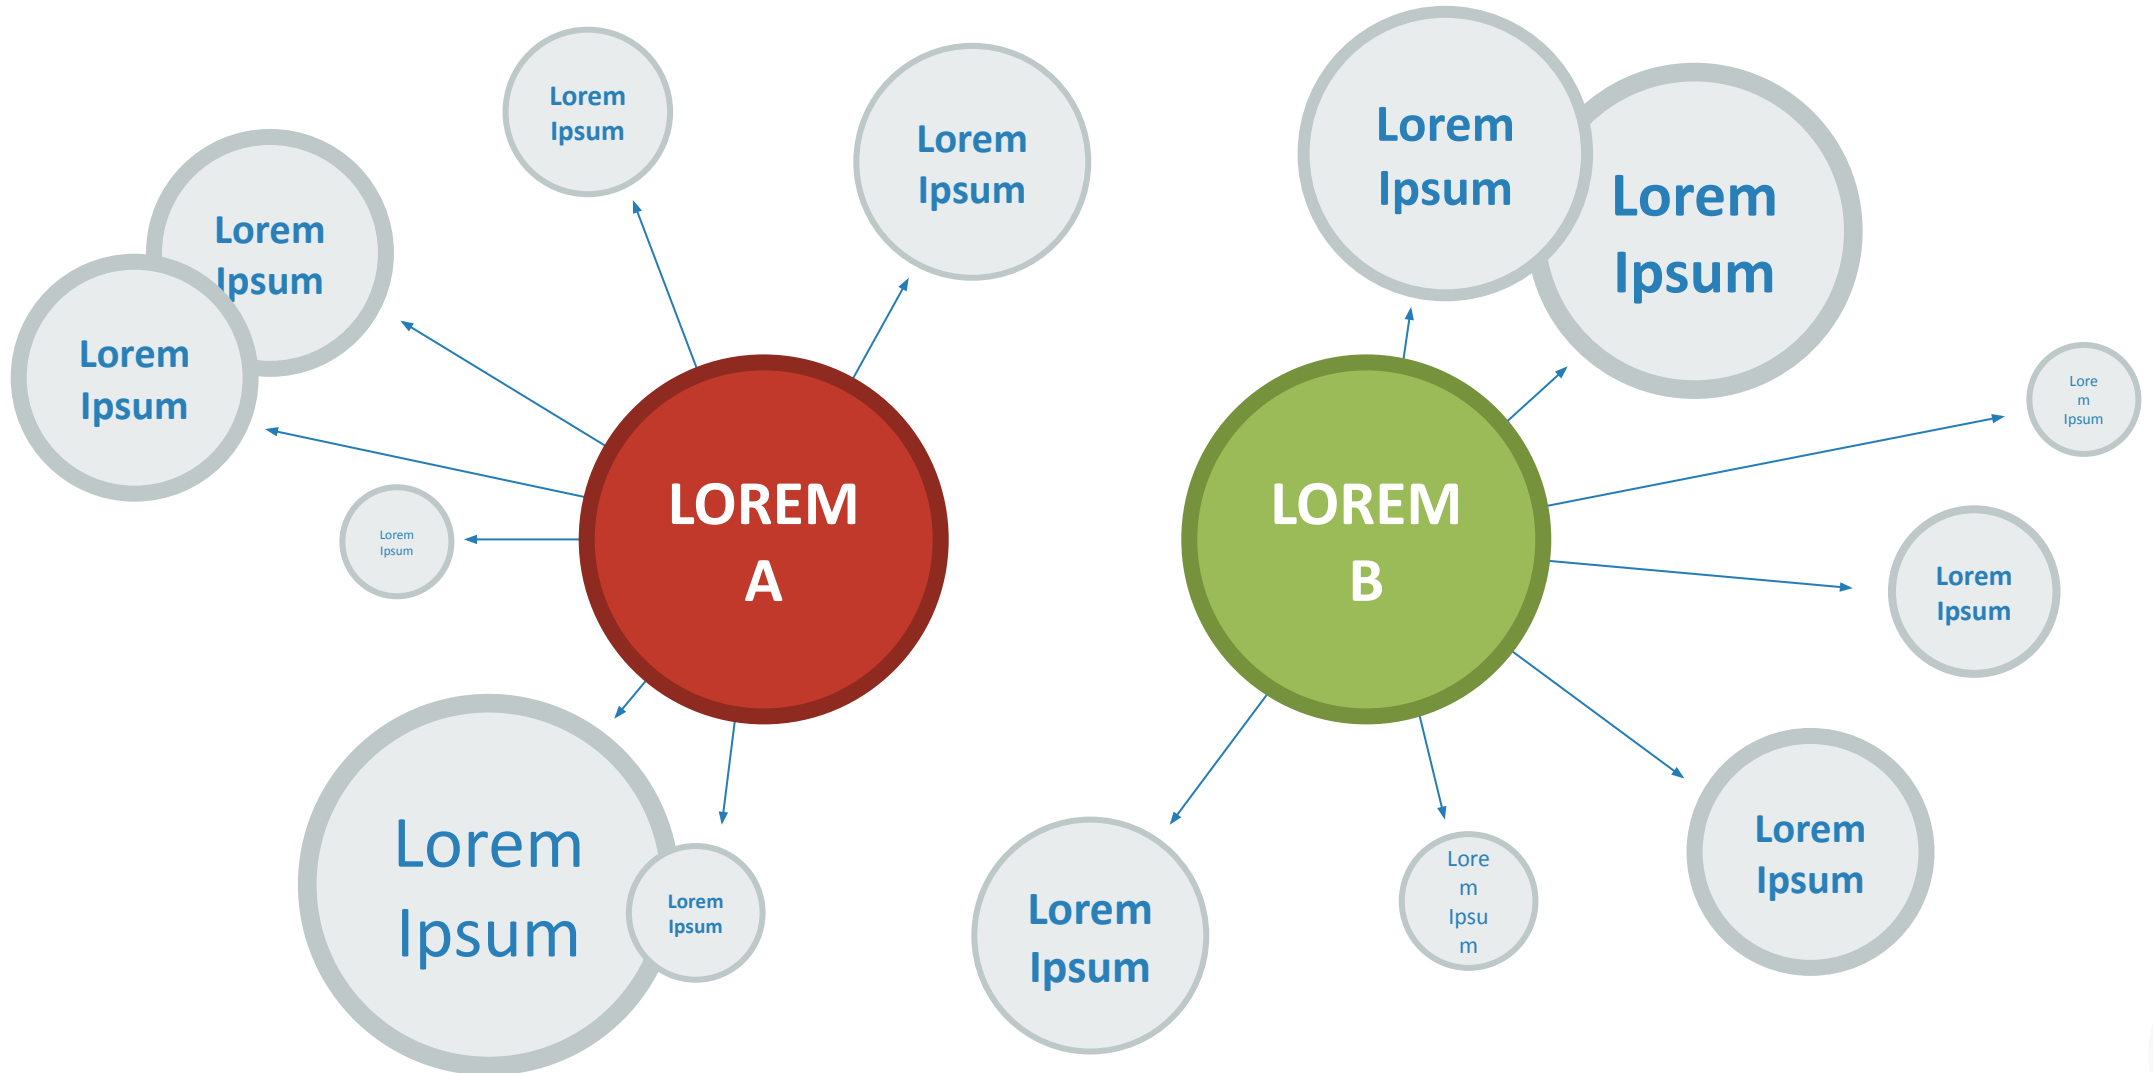

MIND MAP FOR POWERPOINT