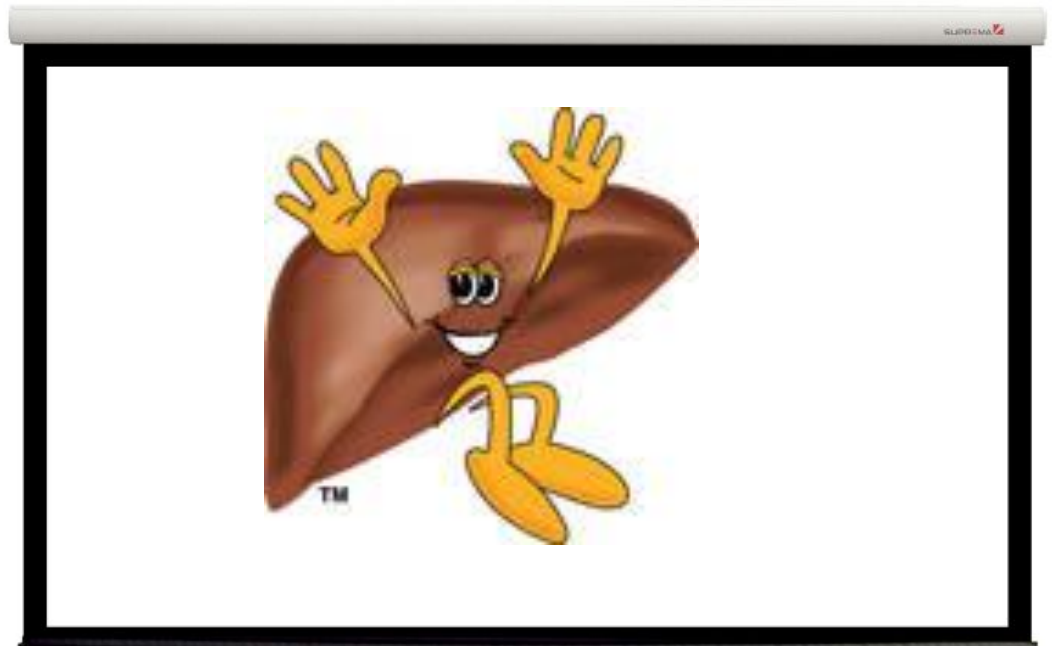

Head

Finger

Liver

Stomach