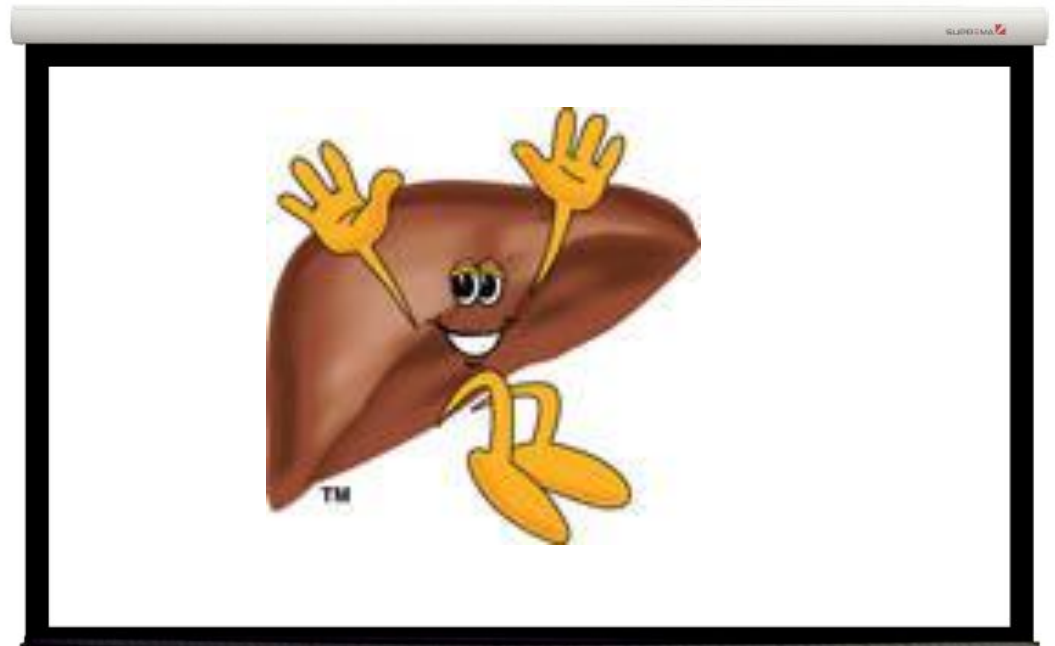

Stomach

A logo for 'XRAY SCANNER' featuring a glowing blue hand with X-rayed fingers. The text 'XRAY' is in a large, bold, blue font, and 'SCANNER' is in a smaller, white font below it.

XRAY
SCANNER

Head

Finger

Knee

Stomach

Head

Finger

Liver

Stomach

Head