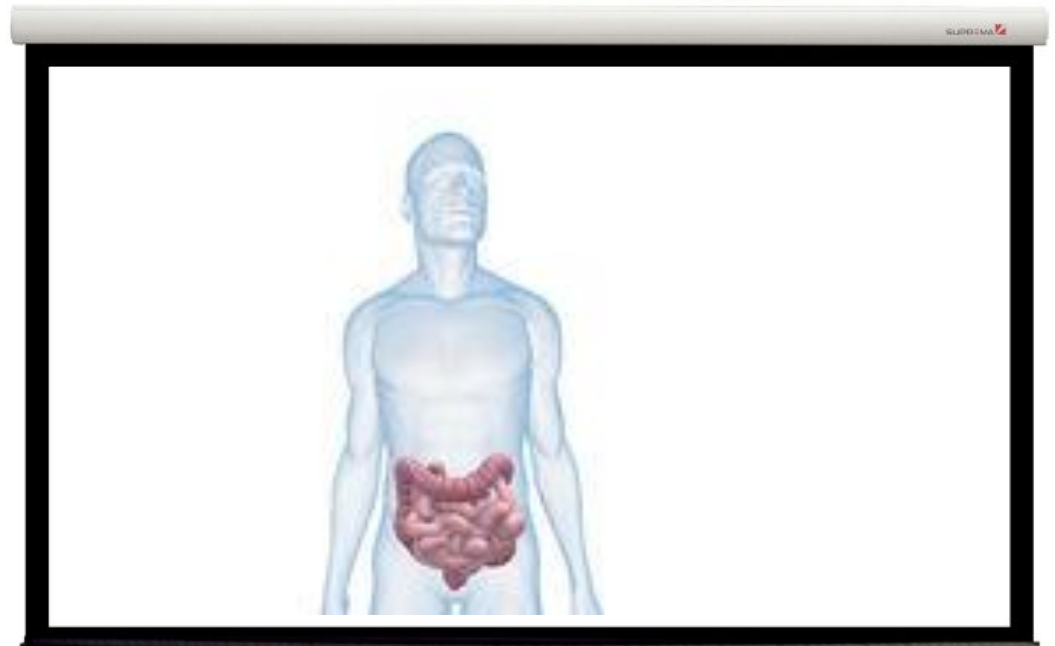

Stomach

A logo for 'XRAY SCANNER' featuring a glowing blue hand with X-rayed fingers. The text 'XRAY' is in a large, bold, blue font, and 'SCANNER' is in a smaller, white font below it.

XRAY
SCANNER

Head

Finger

Knee

Stomach

Head

Finger

Liver

Stomach

Head