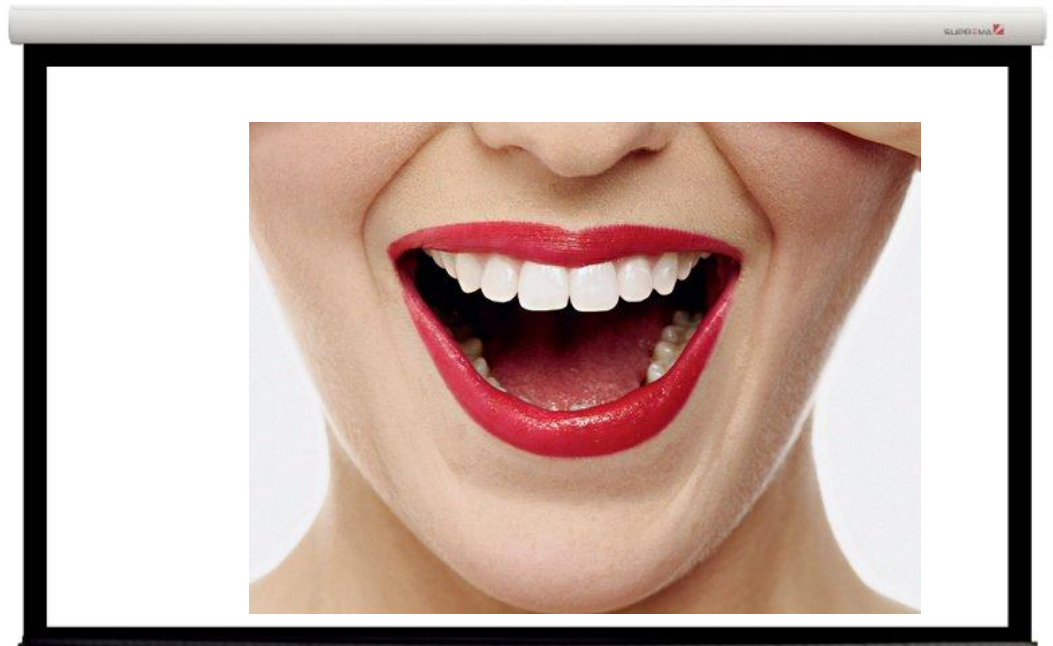

Head

Finger

Mouth

Stomach