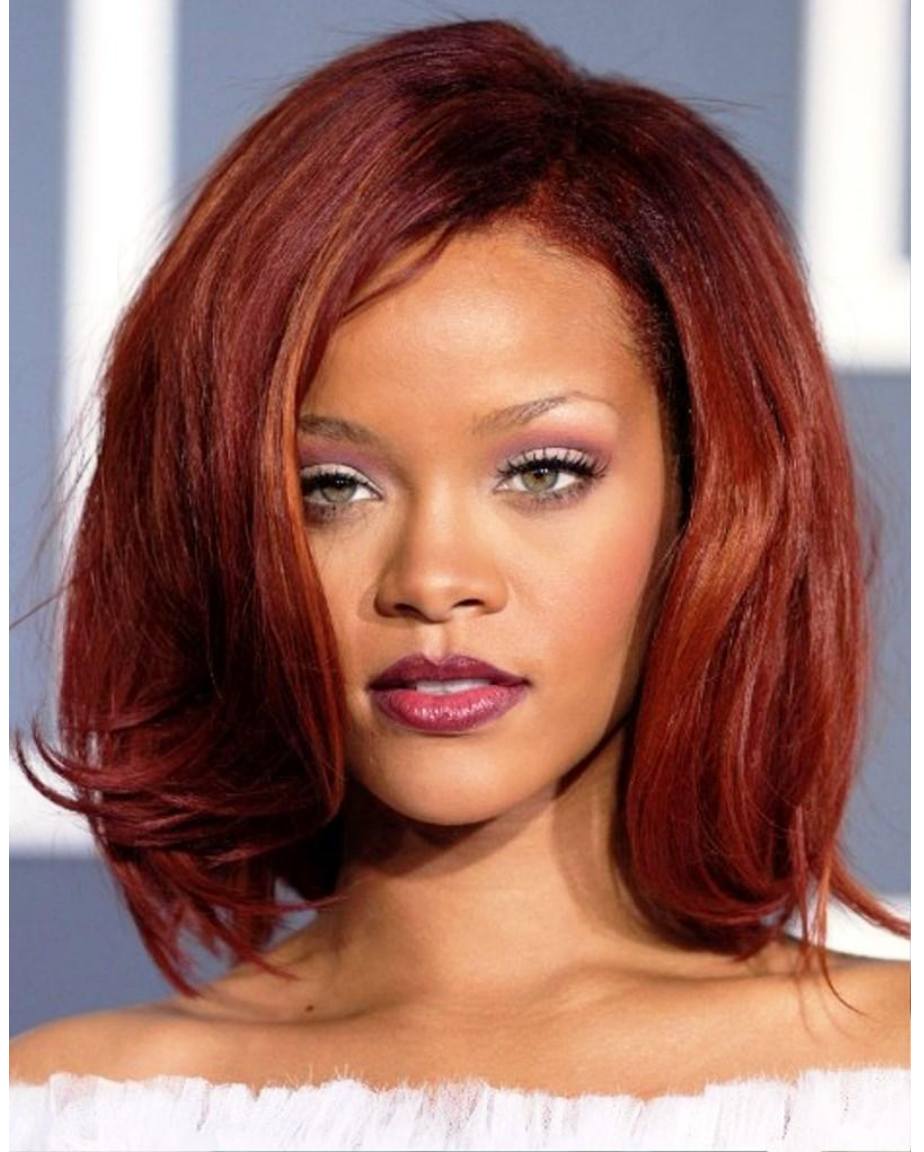

shoulder-length