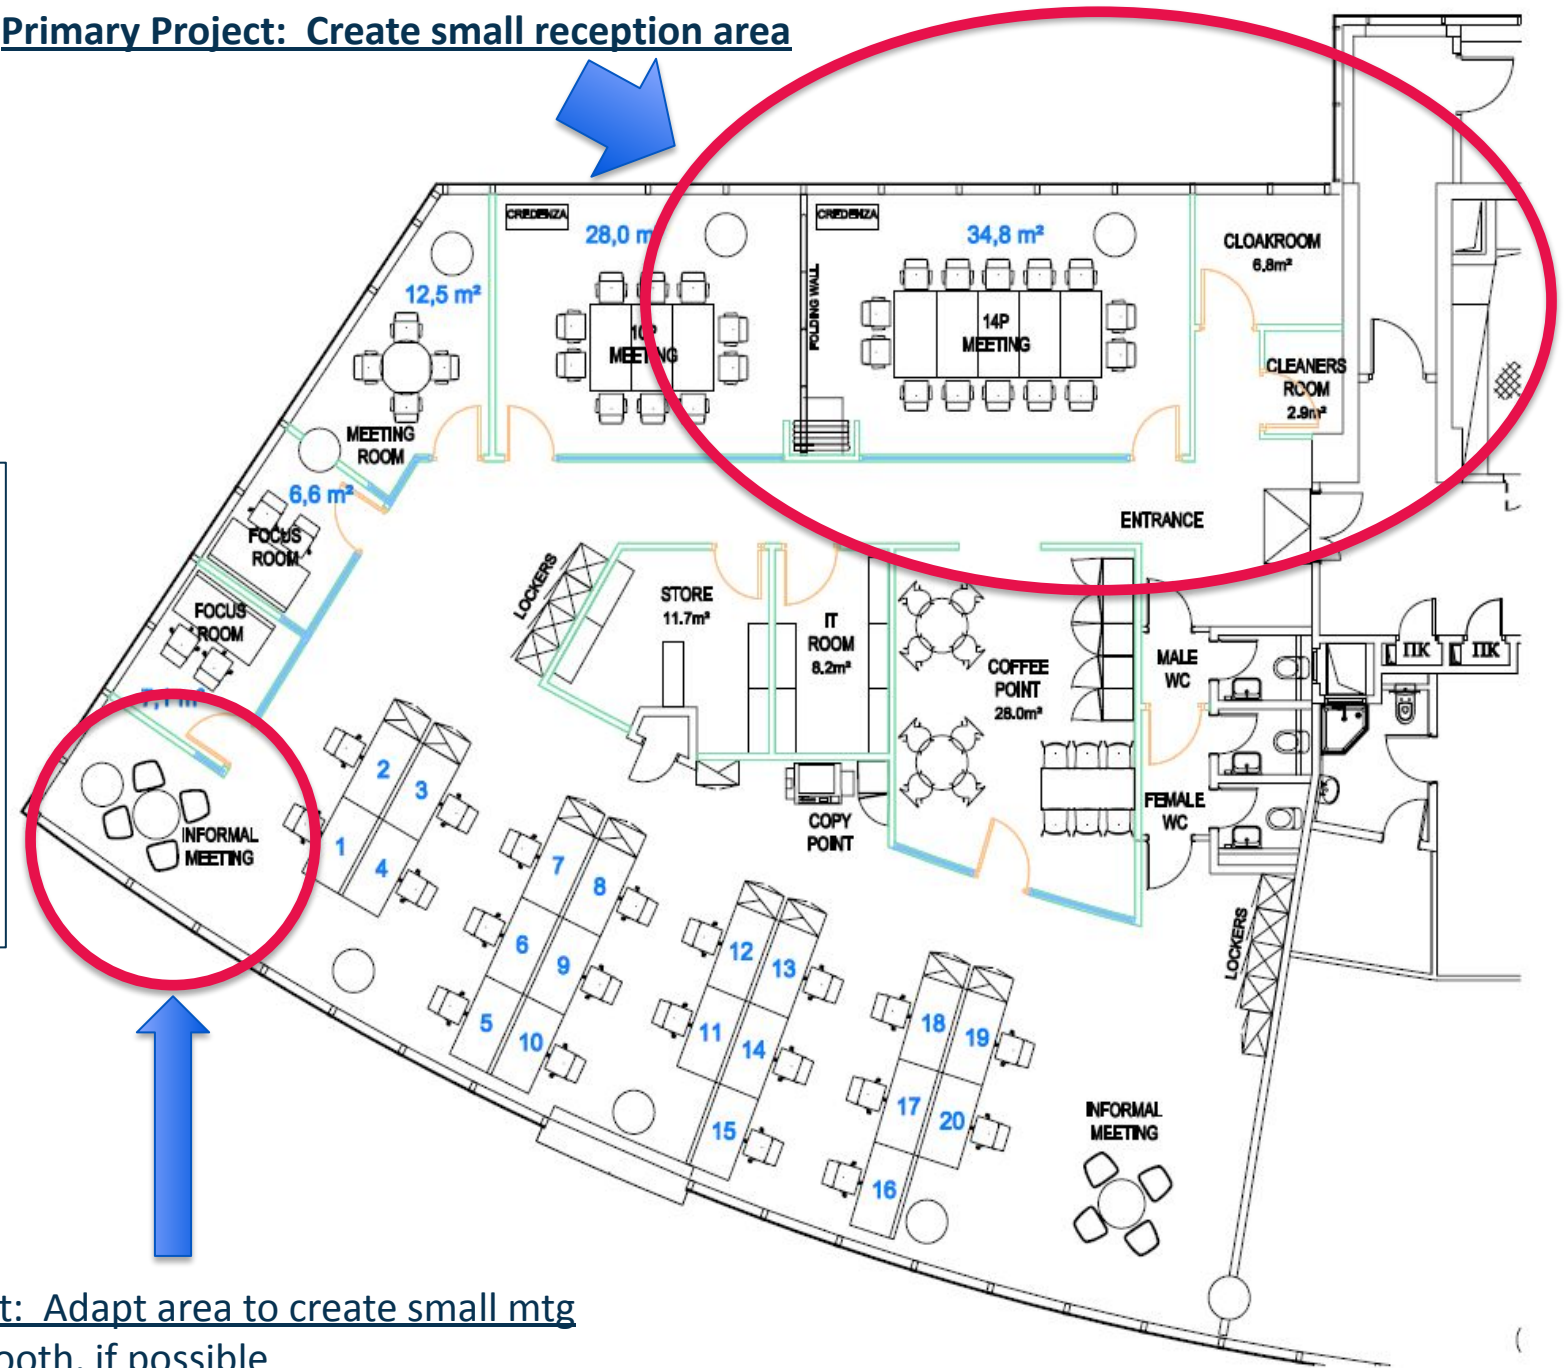

Elanco Animal Health / Moscow, Russia

Address:

10 Presnenskaya Naberezhnaya, Moscow
16th Floor

Project:

1. Create small reception area at front entrance – PRIMARY PROJECT
2. Adapt Southwest corner into small room/phone booth if possible

Notes:

1. Obtain input from space planner/designer for best recommendations
2. Consider combining two large meeting rooms into a smaller meeting room to create room for reception area.
3. Customer would like to maintain a folding wall if possible.
4. IT / Security elements are required for new reception area (i.e. badge reader, etc).
5. Develop budget and schedule asap.
6. CAD drawings attached separately.

Primary Project: Create small reception area

Secondary Project: Adapt area to create small mtg room or phone booth, if possible