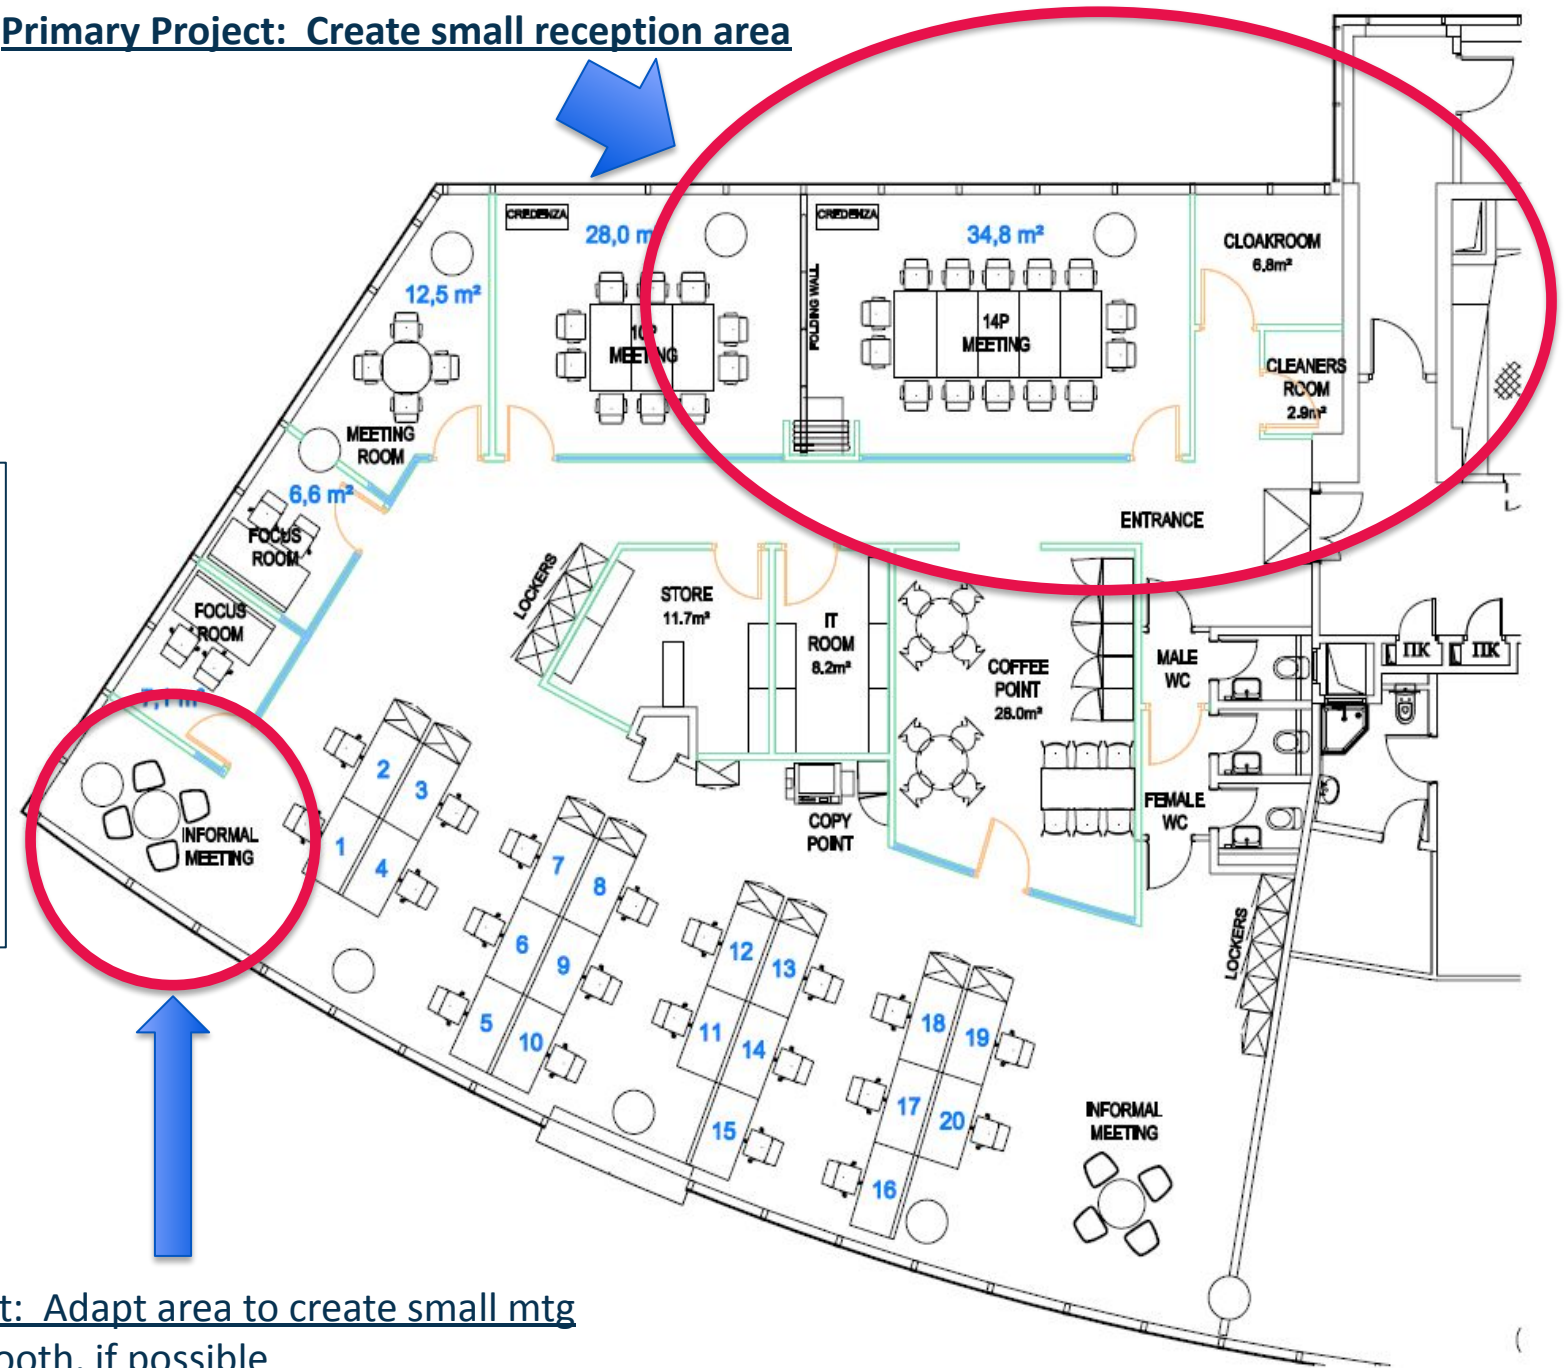

## Project:

1. Create small reception area at front entrance – PRIMARY PROJECT
2. Adapt Southwest corner into small room/phone booth if possible

## Notes:

1. Obtain input from space planner/designer for best recommendations
2. Consider combining two large meeting rooms into a smaller meeting room to create room for reception area.
3. Customer would like to maintain a folding wall if possible.
4. IT / Security elements are required for new reception area (i.e. badge reader, etc).
5. Develop budget and schedule asap.
6. CAD drawings attached separately.

## Primary Project: Create small reception area

## Secondary Project: Adapt area to create small mtg room or phone booth, if possible