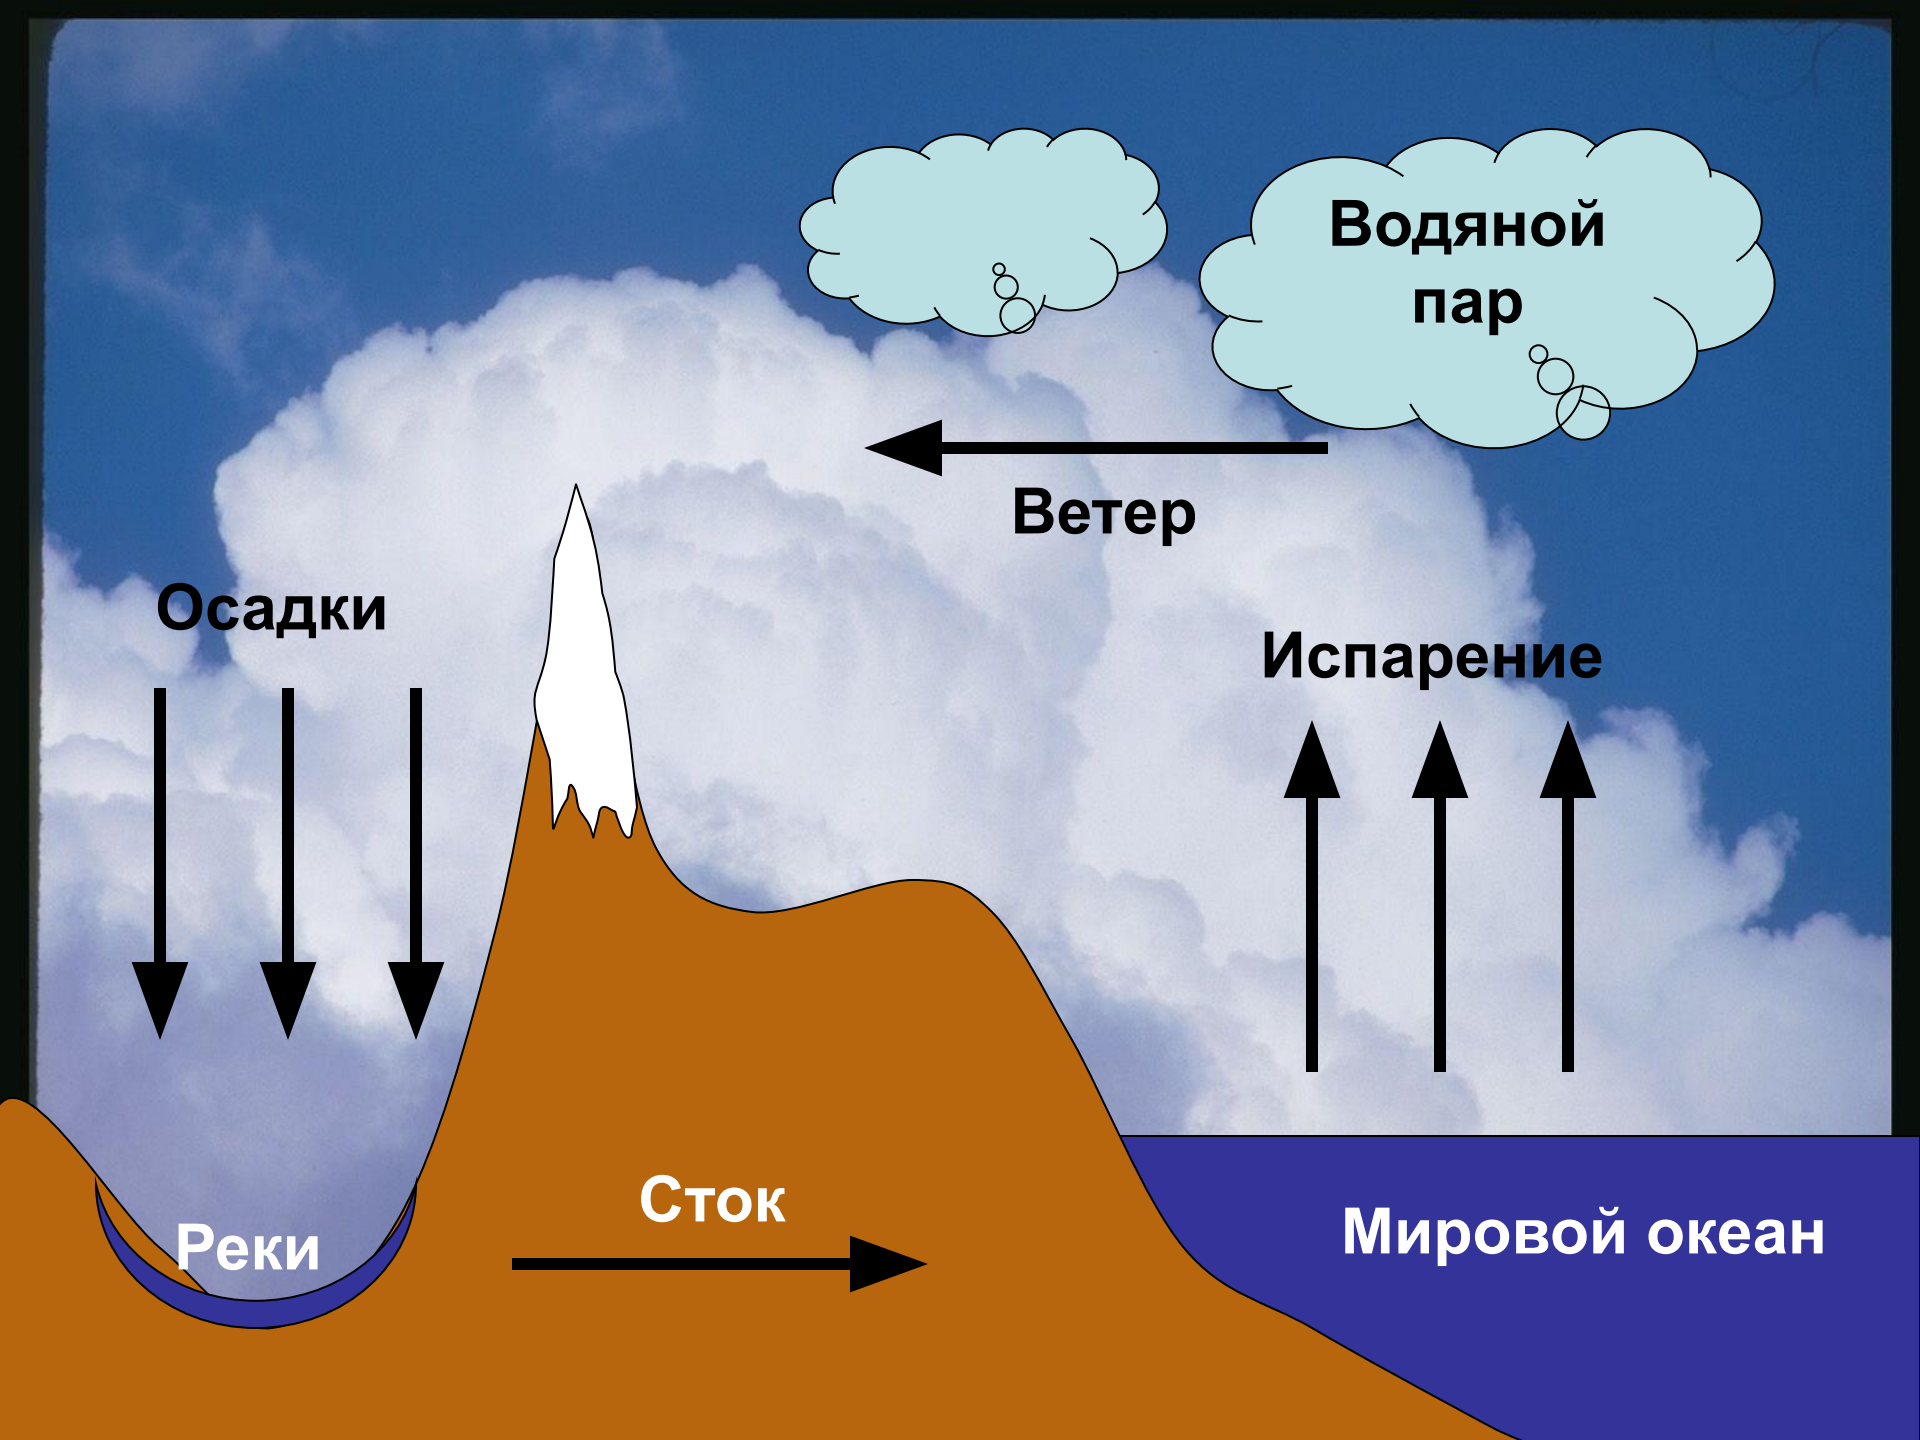

*Хоть бескрылый, а летает,
Безголосый, а свистит,
Груши с веток обивает,
Сосны с корнем вырывает,
Так порою он сердит.
Только что он был везде –
Миг – и нет его нигде.*

The image features the word "Венер" (Vener) written in a highly decorative, cursive font. Each letter is filled with a different color from a rainbow spectrum: 'В' is red, 'е' is orange, 'н' is yellow, 'е' is green, and 'р' is blue. The text is centered horizontally and set against a background of a bright blue sky filled with large, fluffy white clouds. A faint, semi-transparent shadow of the word is visible directly beneath the main text, creating a sense of depth. The overall composition is bright and cheerful.

A black silhouette of a spider is centered on a white spider web. The web is set against a background of a blue sky with white clouds. The spider's body is a large, dark oval, and the word "Ветер" is written in bright yellow, bold Cyrillic letters across its center. The spider has eight thick, black legs extending outwards from its body. The web consists of a central point with several radial lines and a series of concentric, scalloped rings.

Remen - dopo un 310 da venerdì?

**Ветер по морю гуляет
И кораблик подгоняет.
Он бежит себе в волнах
На раздутых парусах.**

**Взгляни на небосвод –
Повсюду облака плывут,
Послушные ветрам, и
Громоздят они причудливые формы.**

Добро

Зло

A large, fluffy white cumulus cloud dominates the center of the frame, set against a clear, vibrant blue sky. The cloud has soft, rounded edges and a bright white top, with some darker shading on its lower parts. The overall scene is bright and clear.