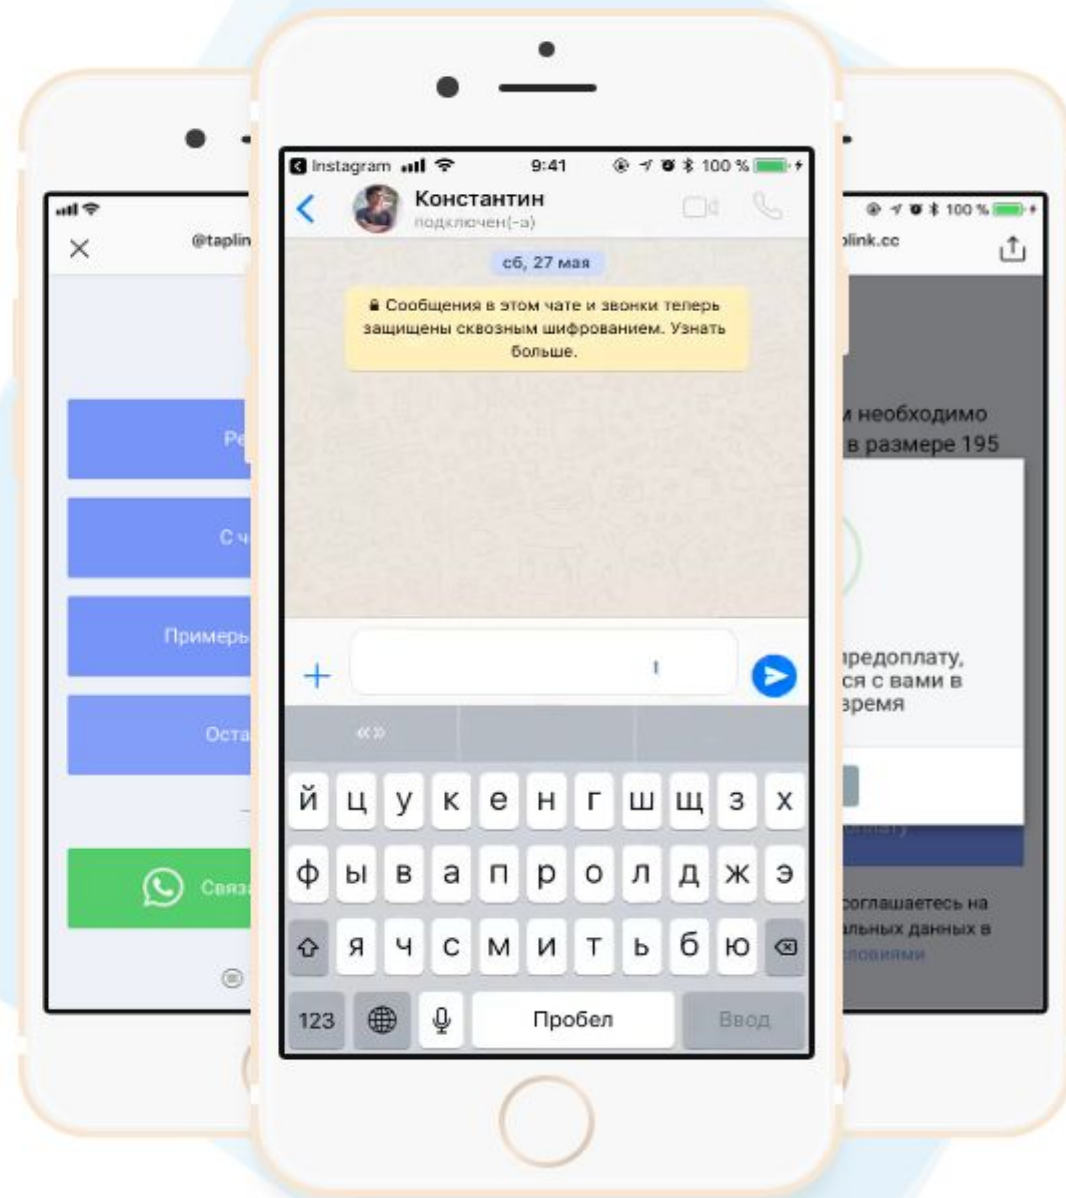

▶ TAPLINK.RU

Taplink наводит порядок в Instagram продажах

Taplink решает критическую проблему оптимизации трафика и потери продаж через Instagram

[Попробовать сейчас →](#)