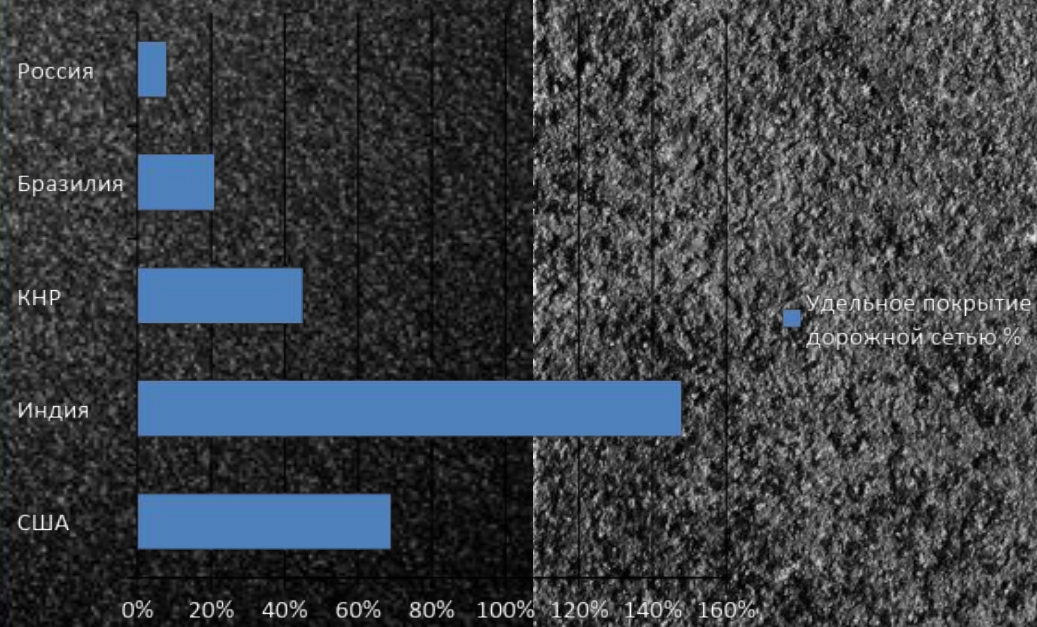

Дороги России

17 125 191 km²

1 396 000 KM

An aerial photograph of a winding asphalt road that curves through rolling green hills. The road has white dashed lines and a dark surface. The hills are covered in lush green grass, and the lighting suggests a bright, sunny day. The road starts in the upper right, curves left, then right, then left again, and finally curves right towards the bottom right of the frame.