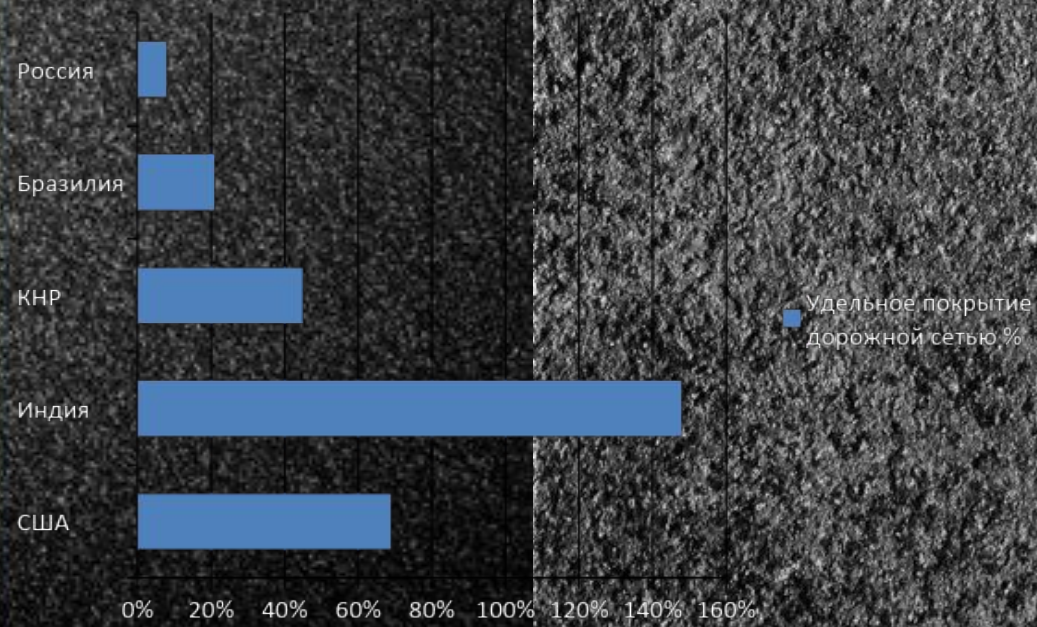

Дороги России

17 125 191 km<sup>2</sup>

1 396 000 KM

An aerial photograph of a winding asphalt road that curves through rolling green hills. The road has white dashed lines and a dark surface. The hills are covered in lush green grass, and the lighting suggests a bright, sunny day. The road starts in the upper right, curves left, then right, and continues to curve through the landscape.