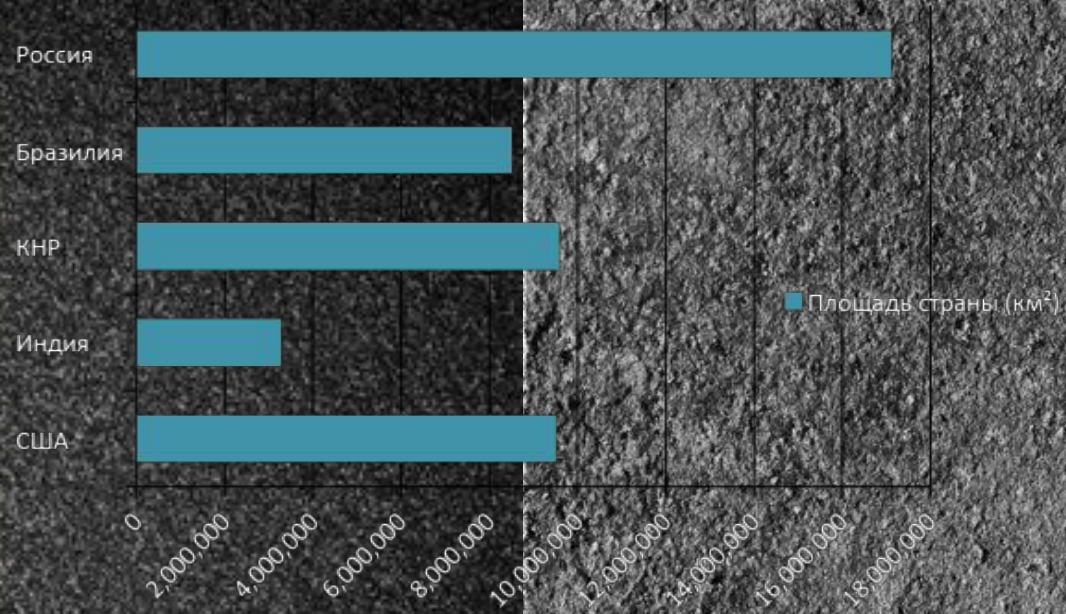

Дороги России

17 125 191 km²

1 396 000 KM

An aerial photograph of a winding asphalt road that curves through rolling green hills. The road has white dashed lines and a dark surface. The hills are covered in lush green grass, and the lighting suggests a bright, sunny day. The road starts in the upper right, curves left, then right, then left again, and finally curves right towards the bottom right of the frame.