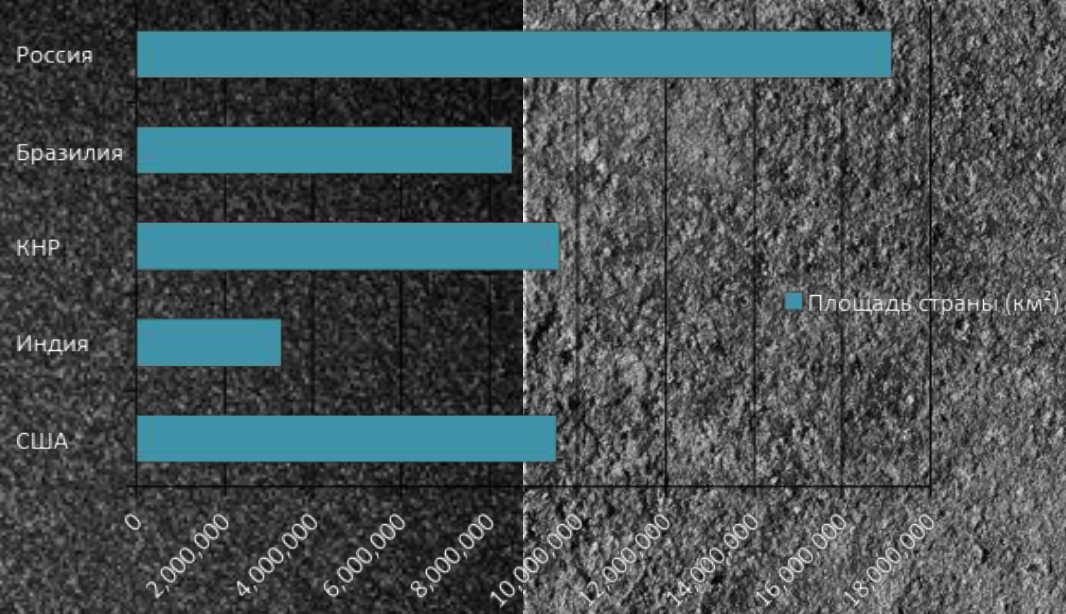

Дороги России

17 125 191 km<sup>2</sup>

1 396 000 KM

An aerial photograph of a winding asphalt road that curves through rolling green hills. The road has white dashed lines and a dark surface. The hills are covered in lush green grass, and the lighting suggests a bright, sunny day. The road starts in the upper right, curves left, then right, and continues to curve through the landscape.